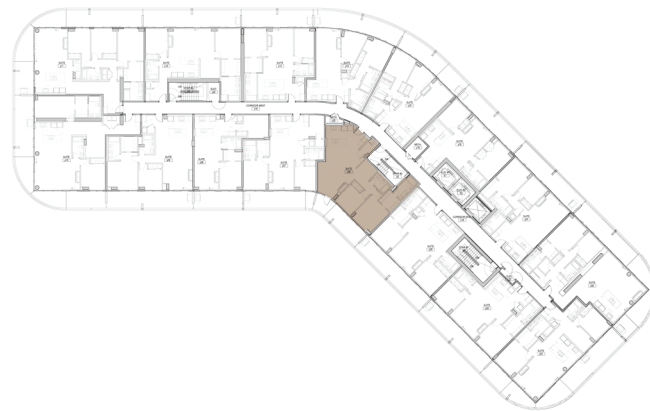

LOCATIONS OF THIS UNIT TYPE & PLAN

7th to 11th Floor

12th and 13th Floor

14th Floor

15th Floor

ONE BEAR MOUNTAIN

2 BEDROOM PLAN B

	Sq. Ft.	m ²
Interior	1,109	103
Exterior	213	20
Total Living	1,322	123

2 BEDROOM

PLAN B

	Sq. Ft.	m ²
Interior	1,109	103
Exterior	213	20
Total Living	1,322	123