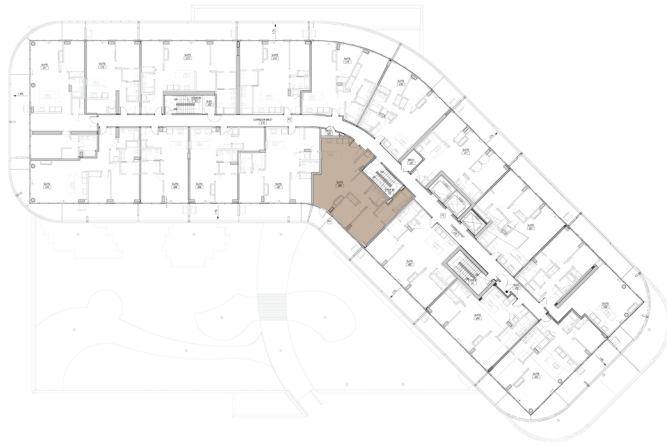

LOCATIONS OF THIS UNIT TYPE & PLAN

7th to 11th Floor

12th and 13th Floor

14th Floor

15th Floor

ONE BEAR MOUNTAIN

2 BEDROOM PLAN B

	Sq. Ft.	m ²
Interior	1,109	103
Exterior	213	20
Total Living	1,322	123

2 BEDROOM

PLAN B

	Sq. Ft.	m ²
Interior	1,109	103
Exterior	213	20
Total Living	1,322	123