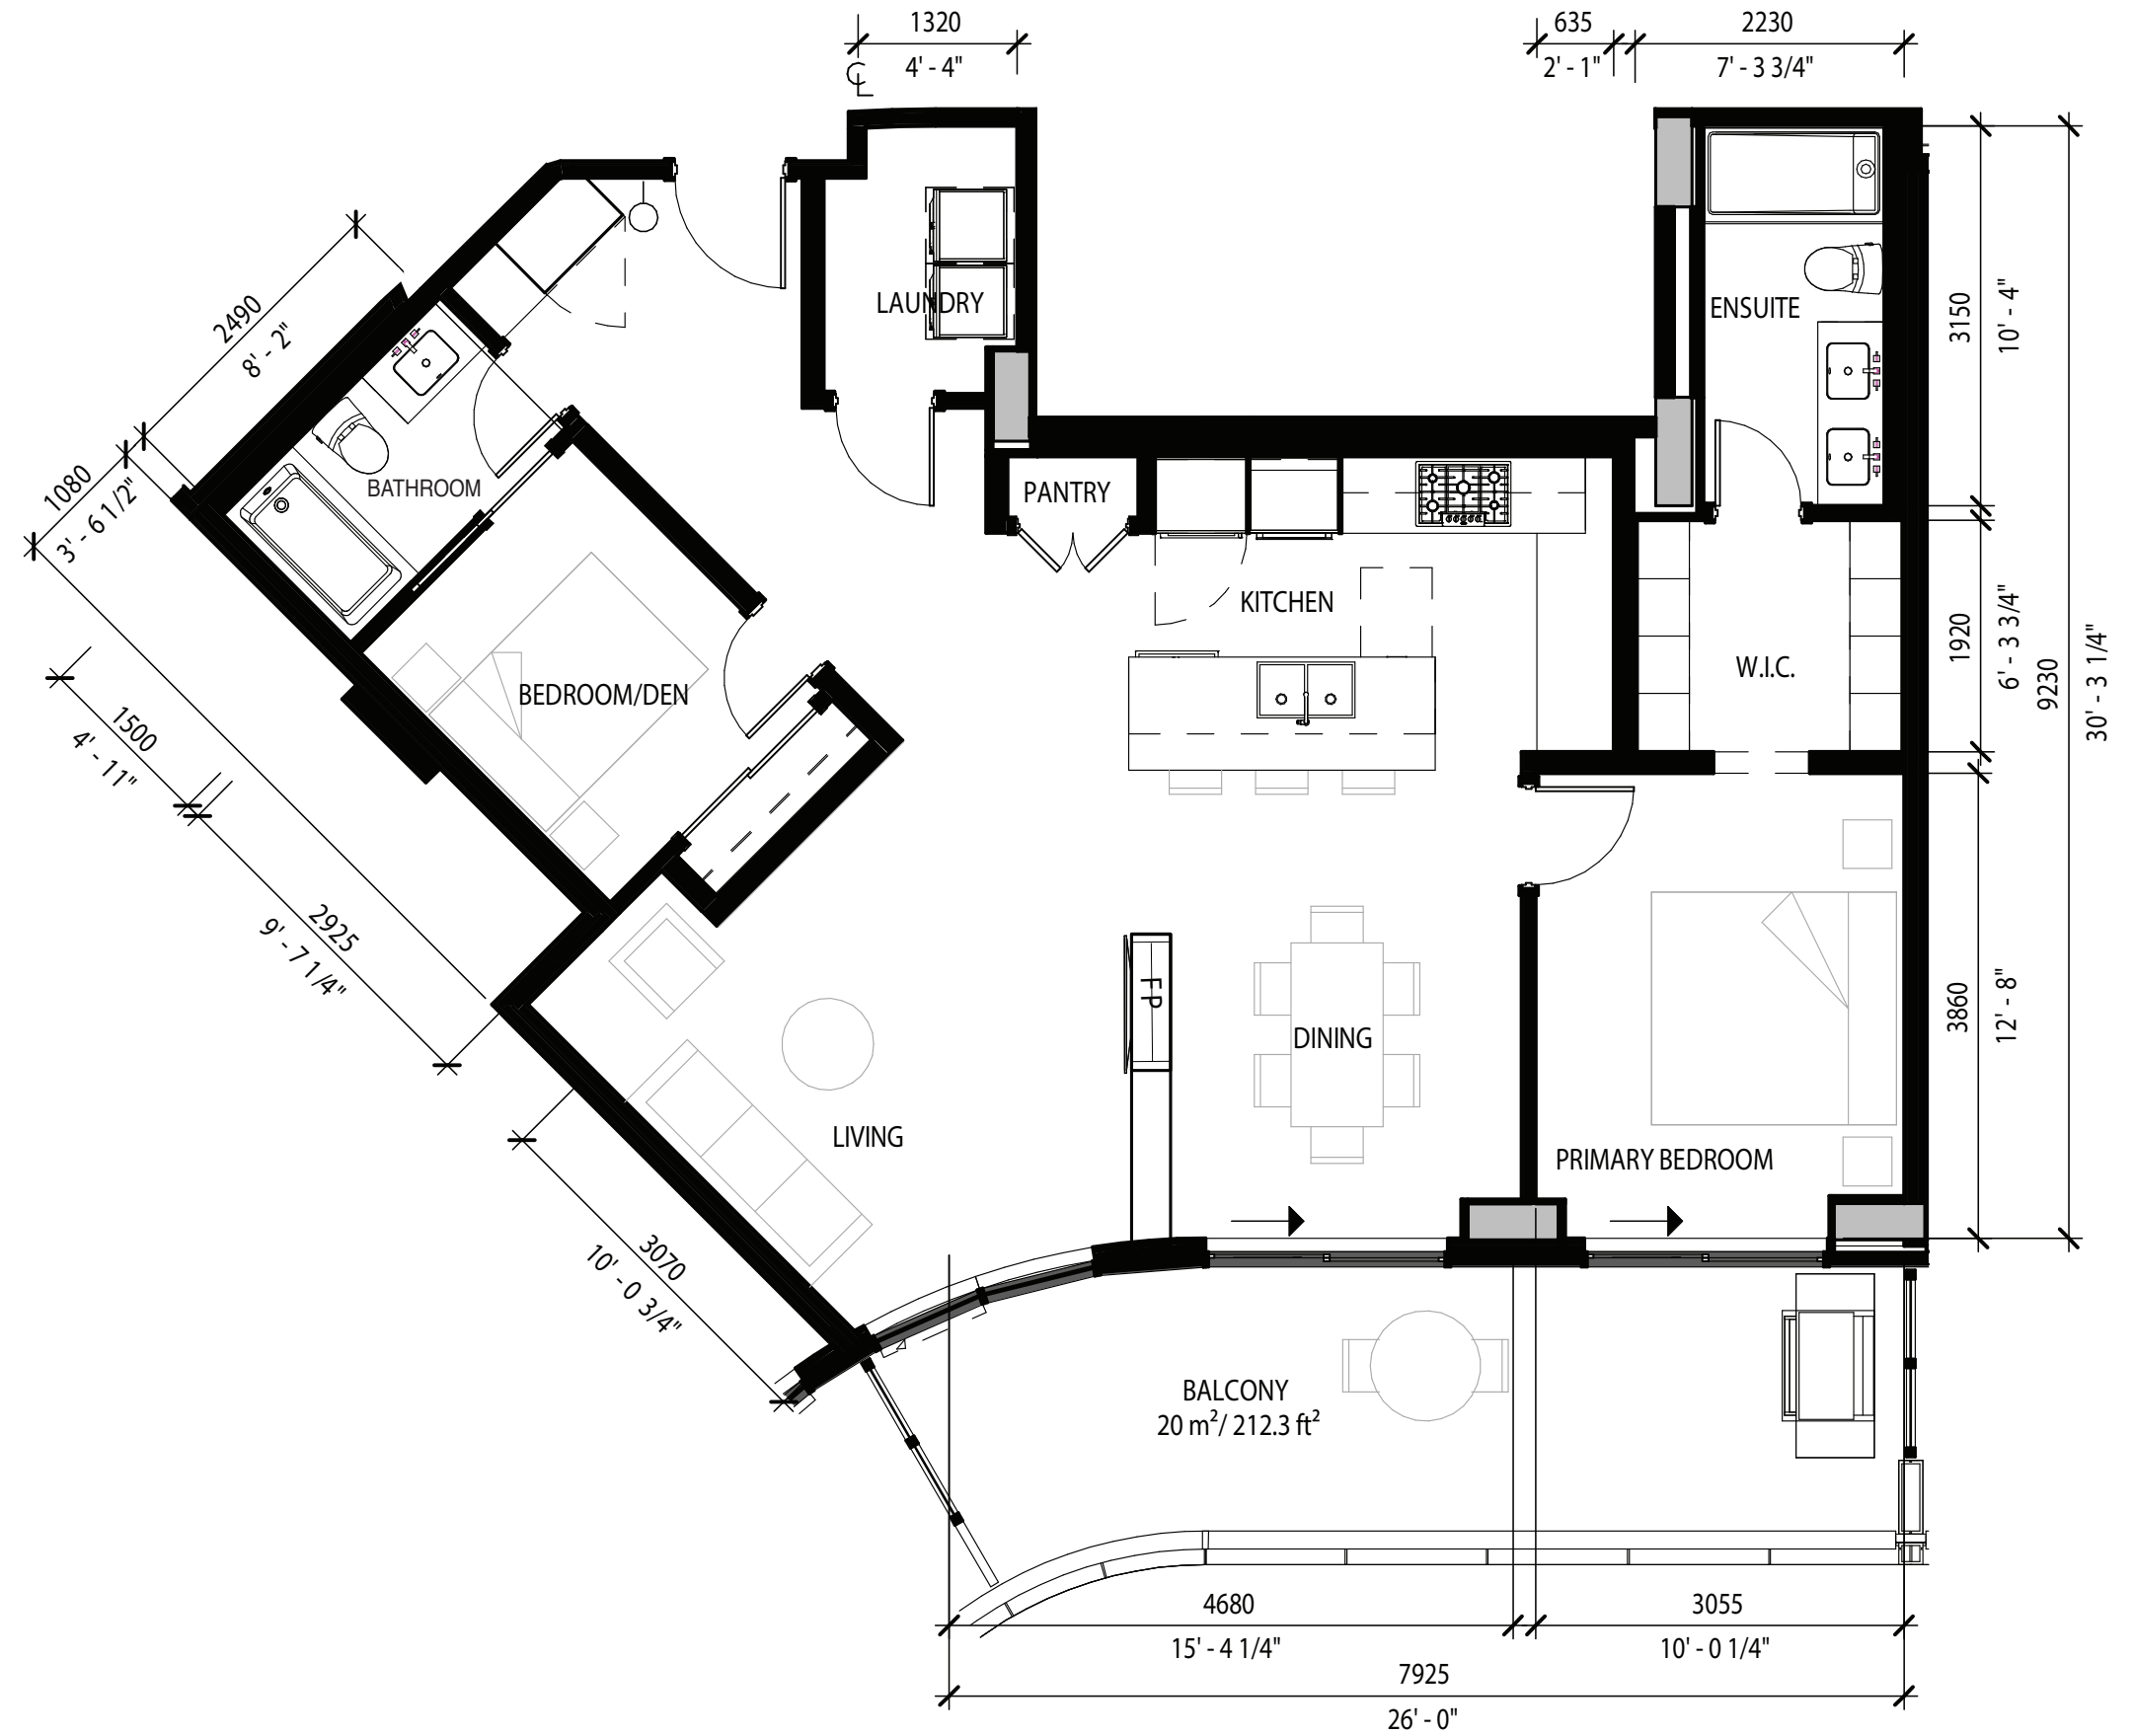

LOCATIONS OF THIS UNIT TYPE & PLAN

7th to 11th Floor

12th and 13th Floor

14th Floor

15th Floor

ONE BEAR MOUNTAIN

2 BEDROOM PLAN B

	Sq. Ft.	m ²
Interior	1,109	103
Exterior	213	20
Total Living	1,322	123

2 BEDROOM

PLAN B

	Sq. Ft.	m ²
Interior	1,109	103
Exterior	213	20
Total Living	1,322	123