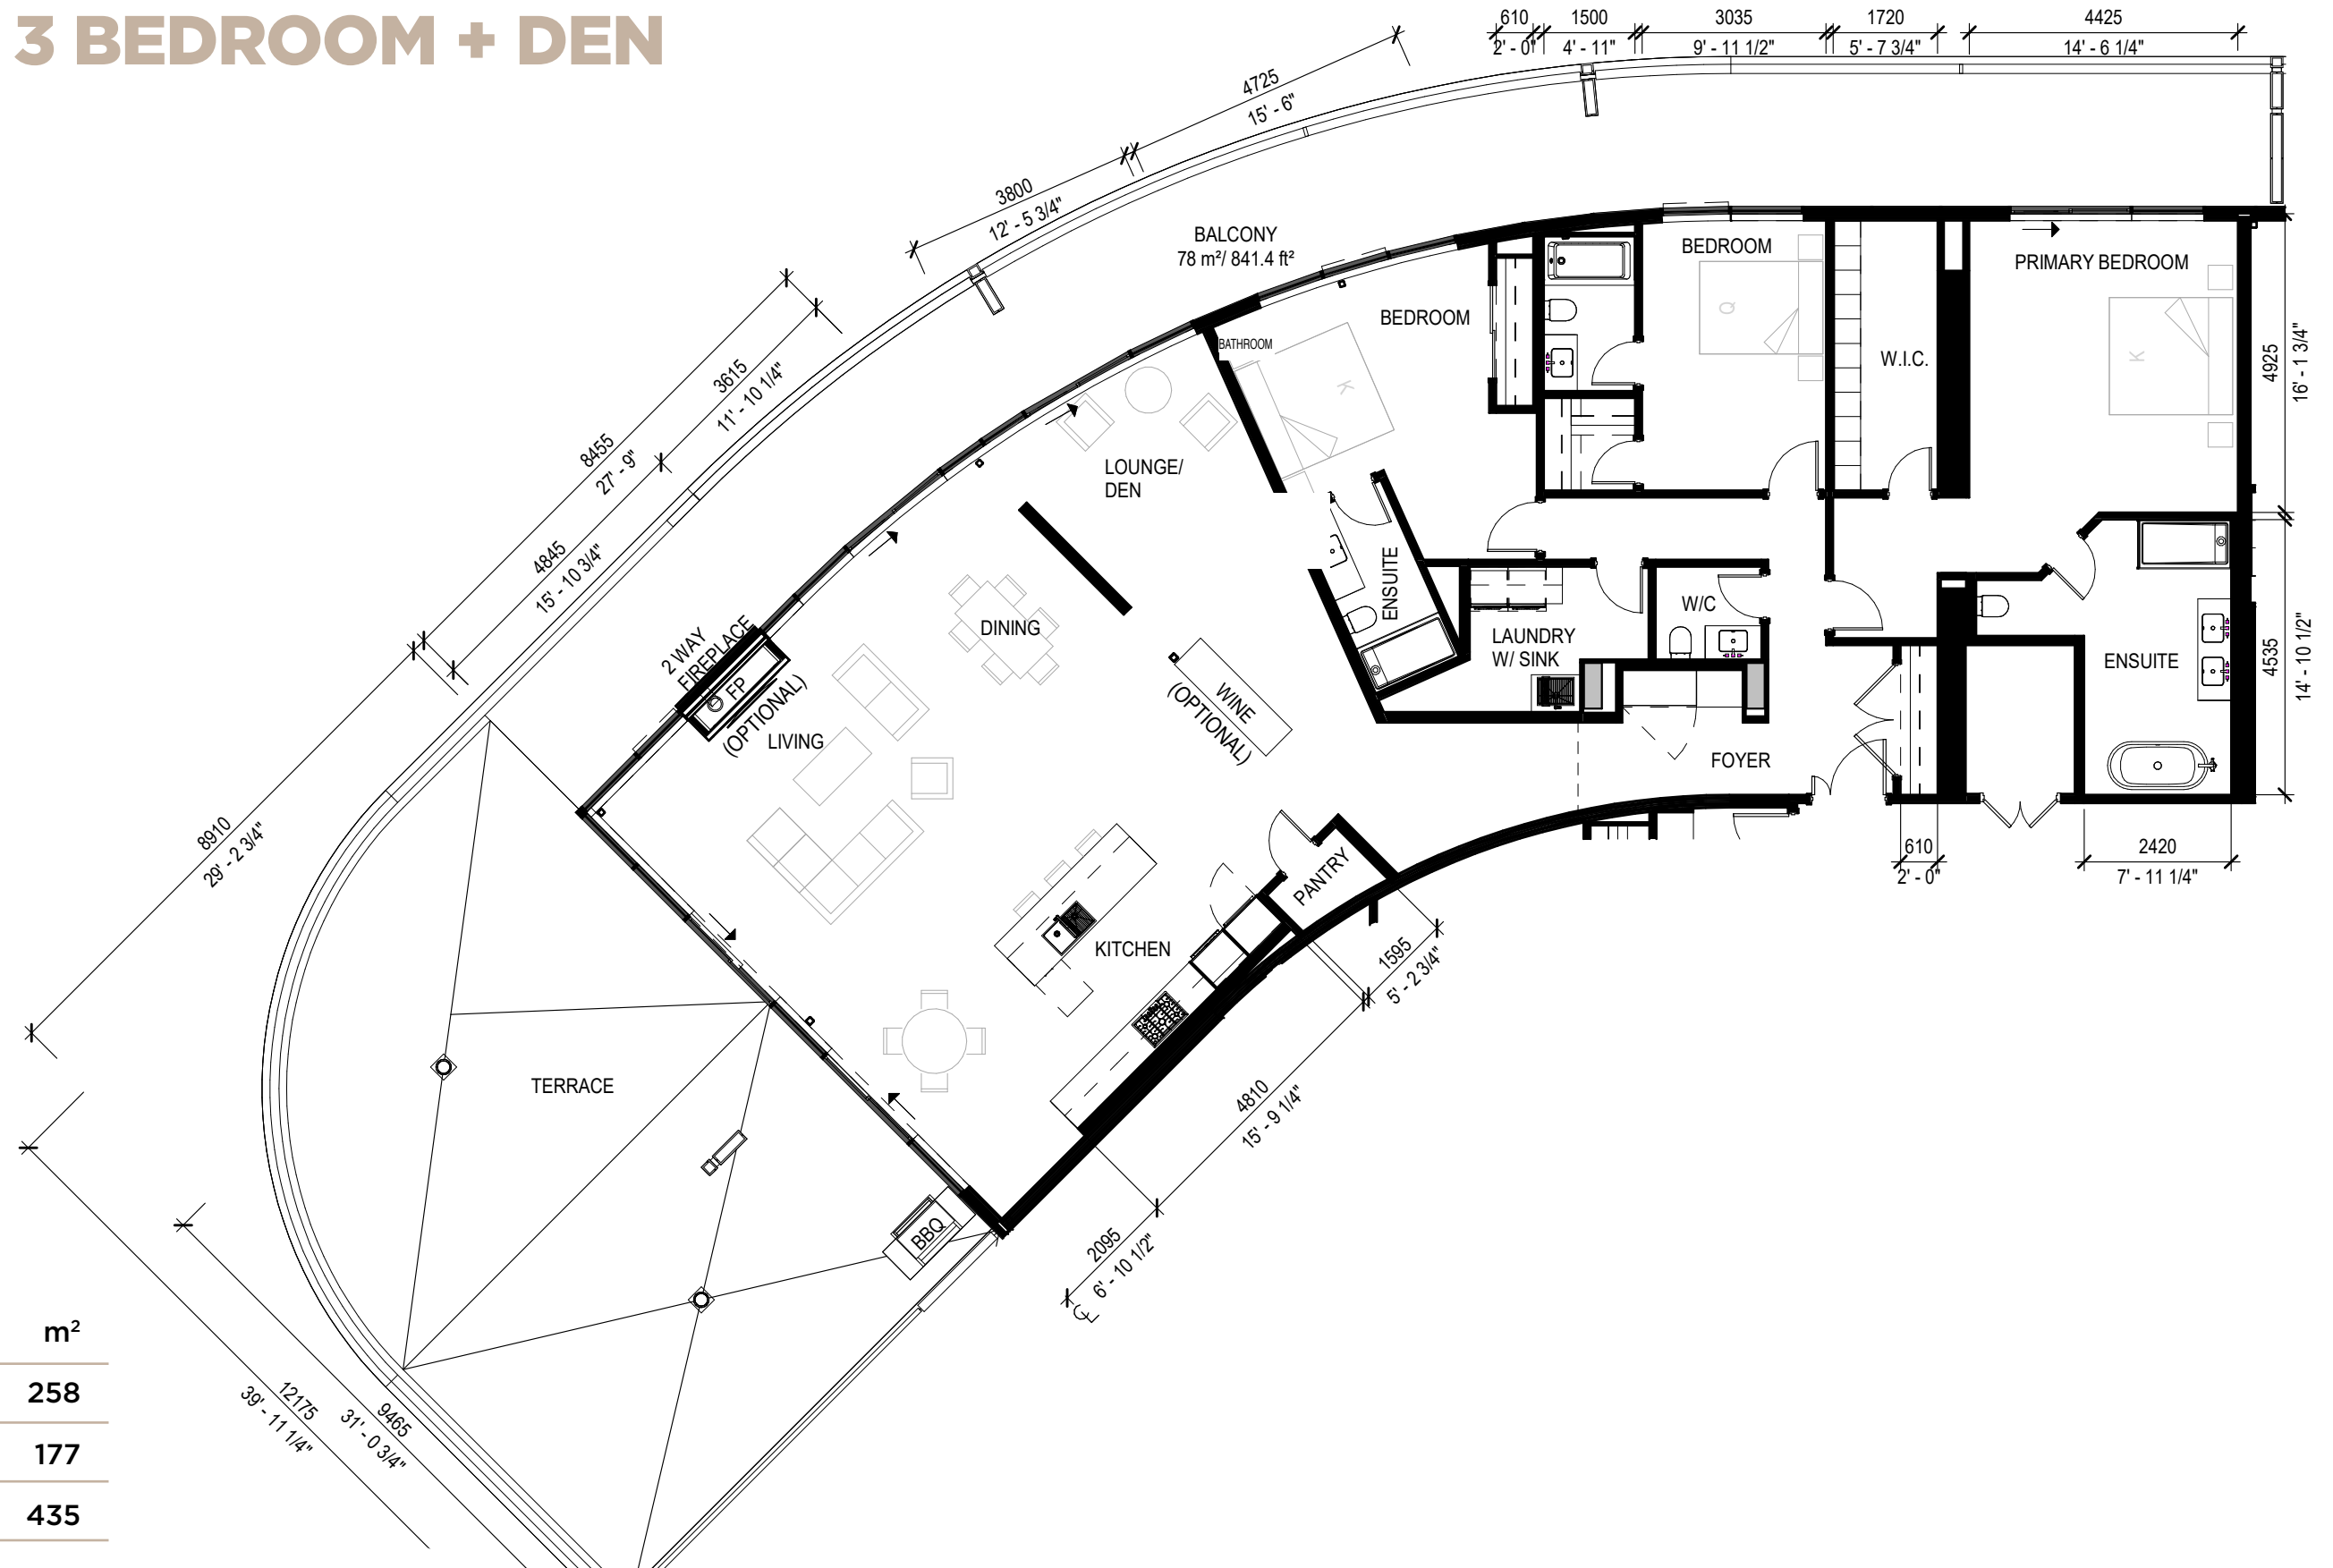

# PENTHOUSE 3 BEDROOM + DEN

## PLAN F

	Sq. Ft.	m <sup>2</sup>
Interior	2,777	258
Exterior	1,905	177
Total Living	4,682	435

UNITS: 1804

5 OTHER PENTHOUSE 3 BEDROOM + DEN PLANS (1,862 TO 2,777 SQ. FT.)