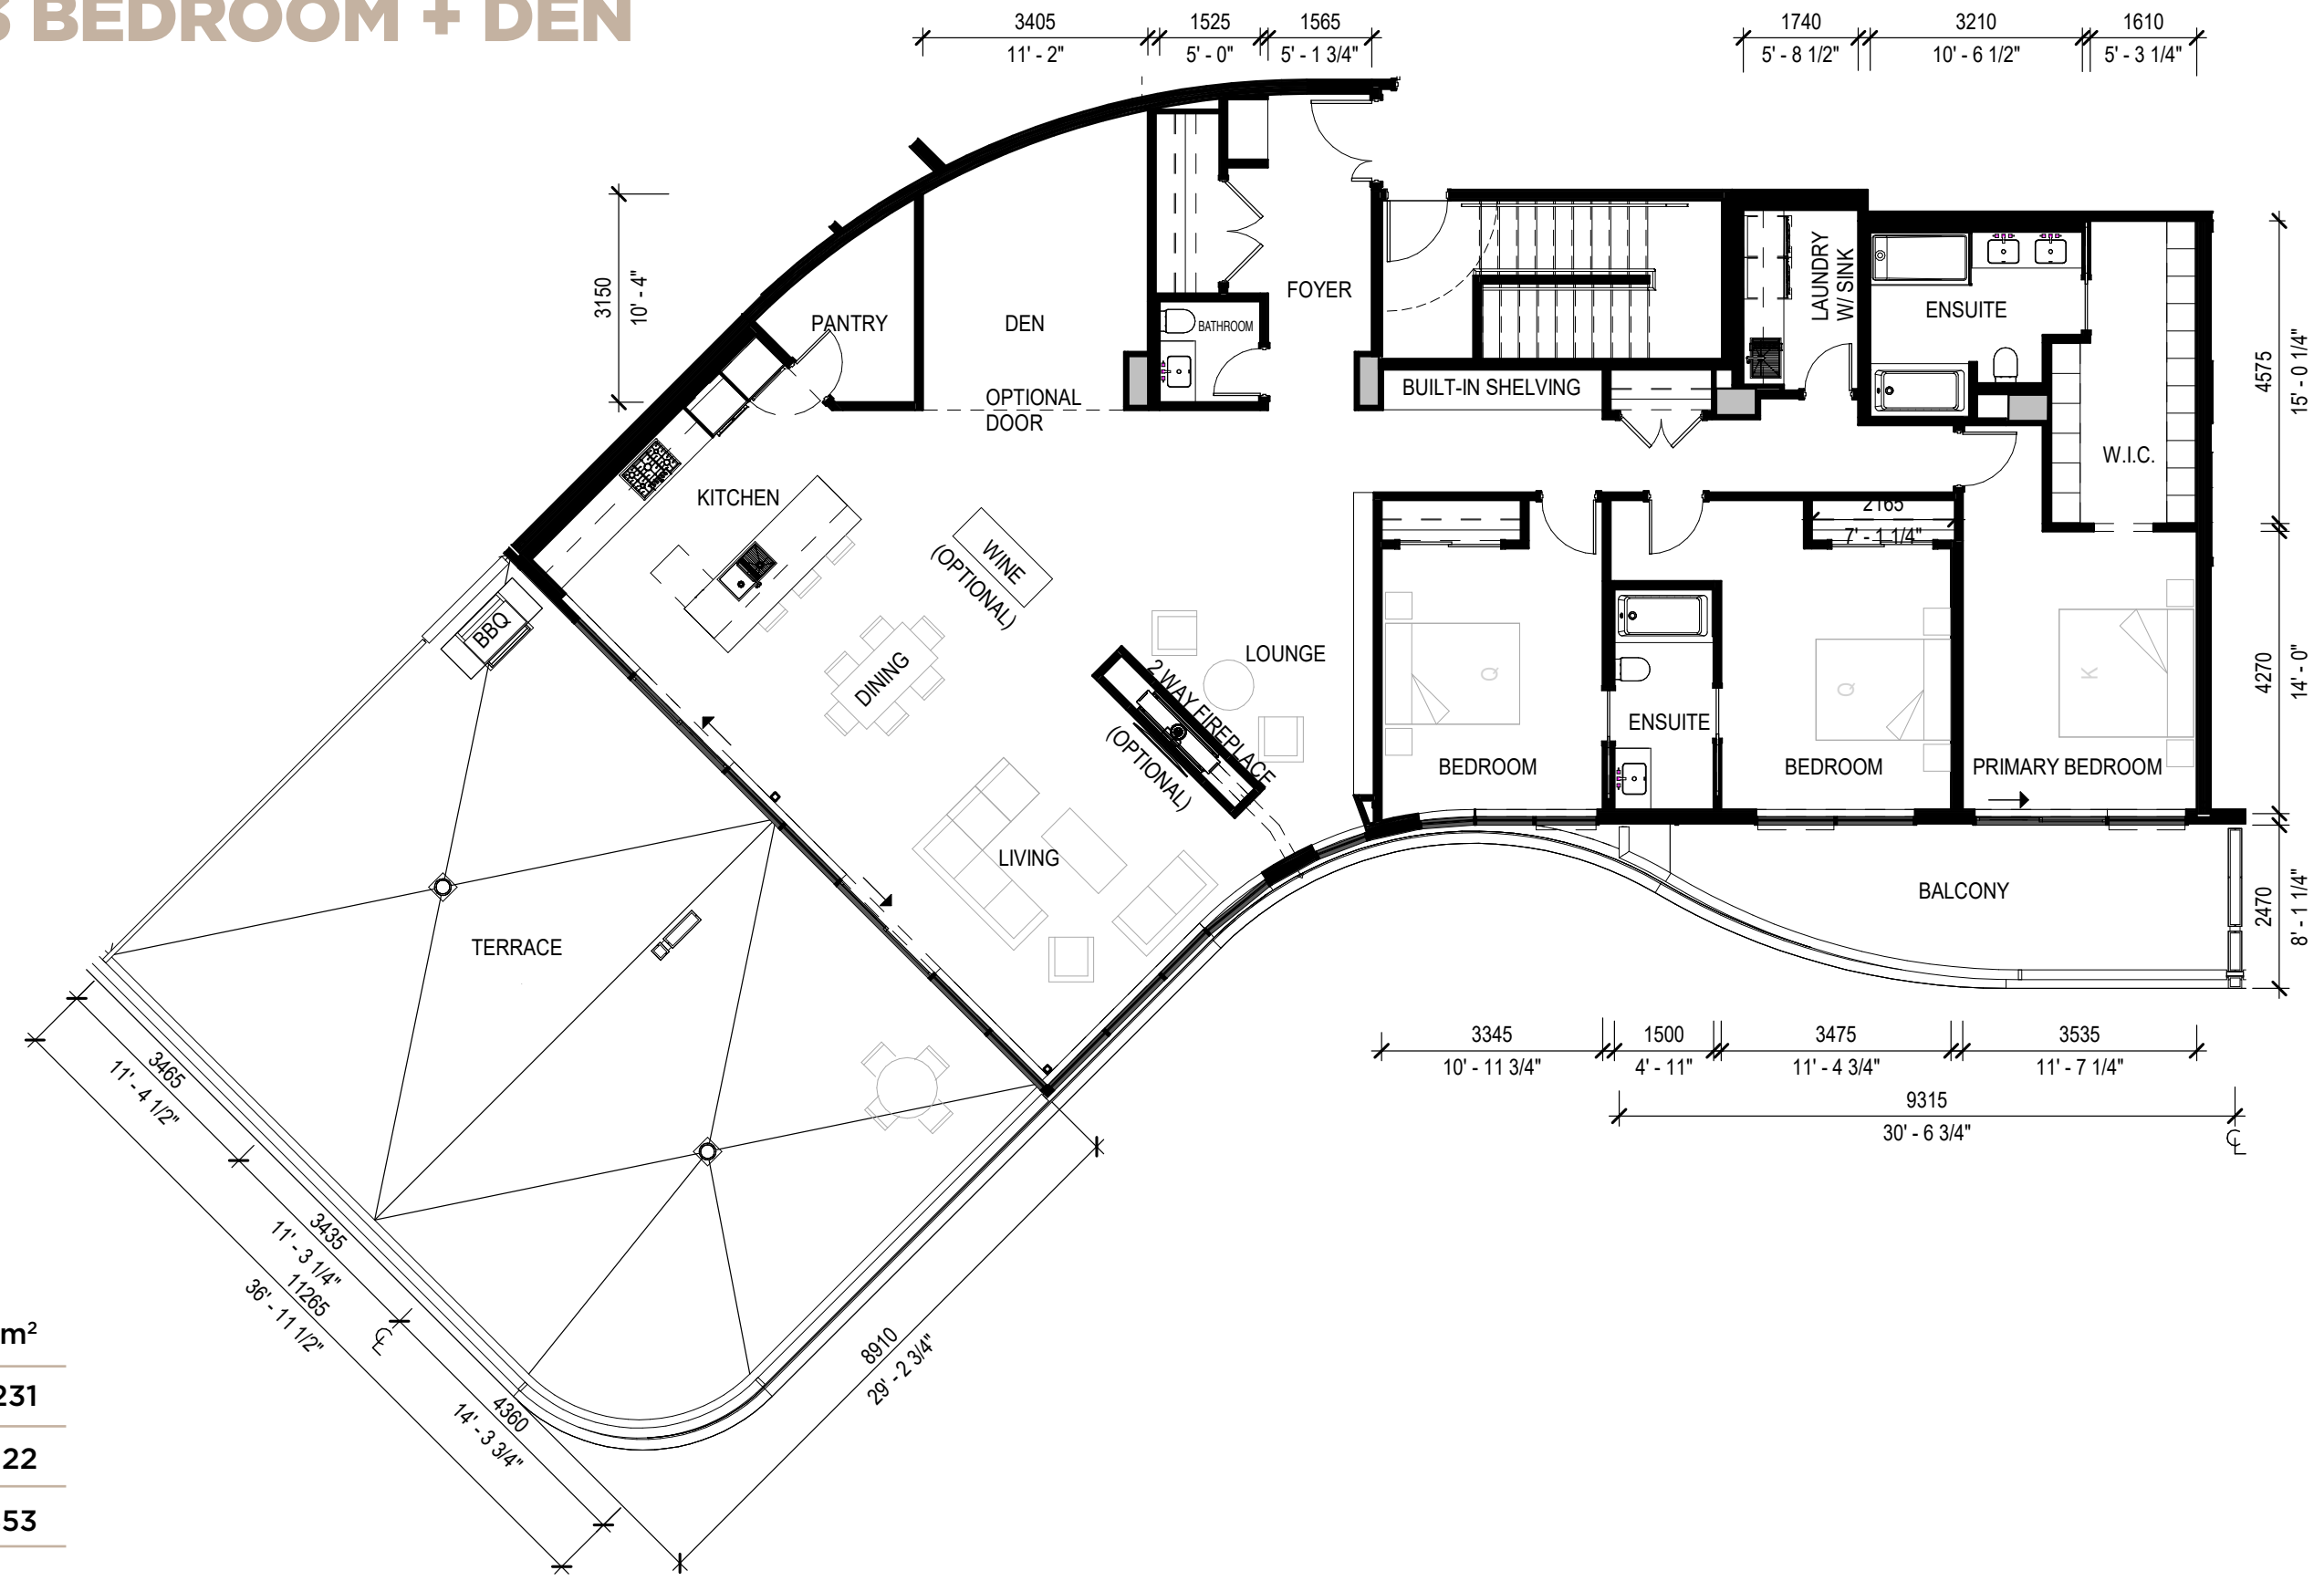

# PENTHOUSE 3 BEDROOM + DEN

## PLAN E

	Sq. Ft.	m <sup>2</sup>
Interior	2,486	231
Exterior	1,313	122
Total Living	3,799	353

UNITS: 1803

5 OTHER PENTHOUSE 3 BEDROOM + DEN PLANS (1,862 TO 2,777 SQ. FT.)