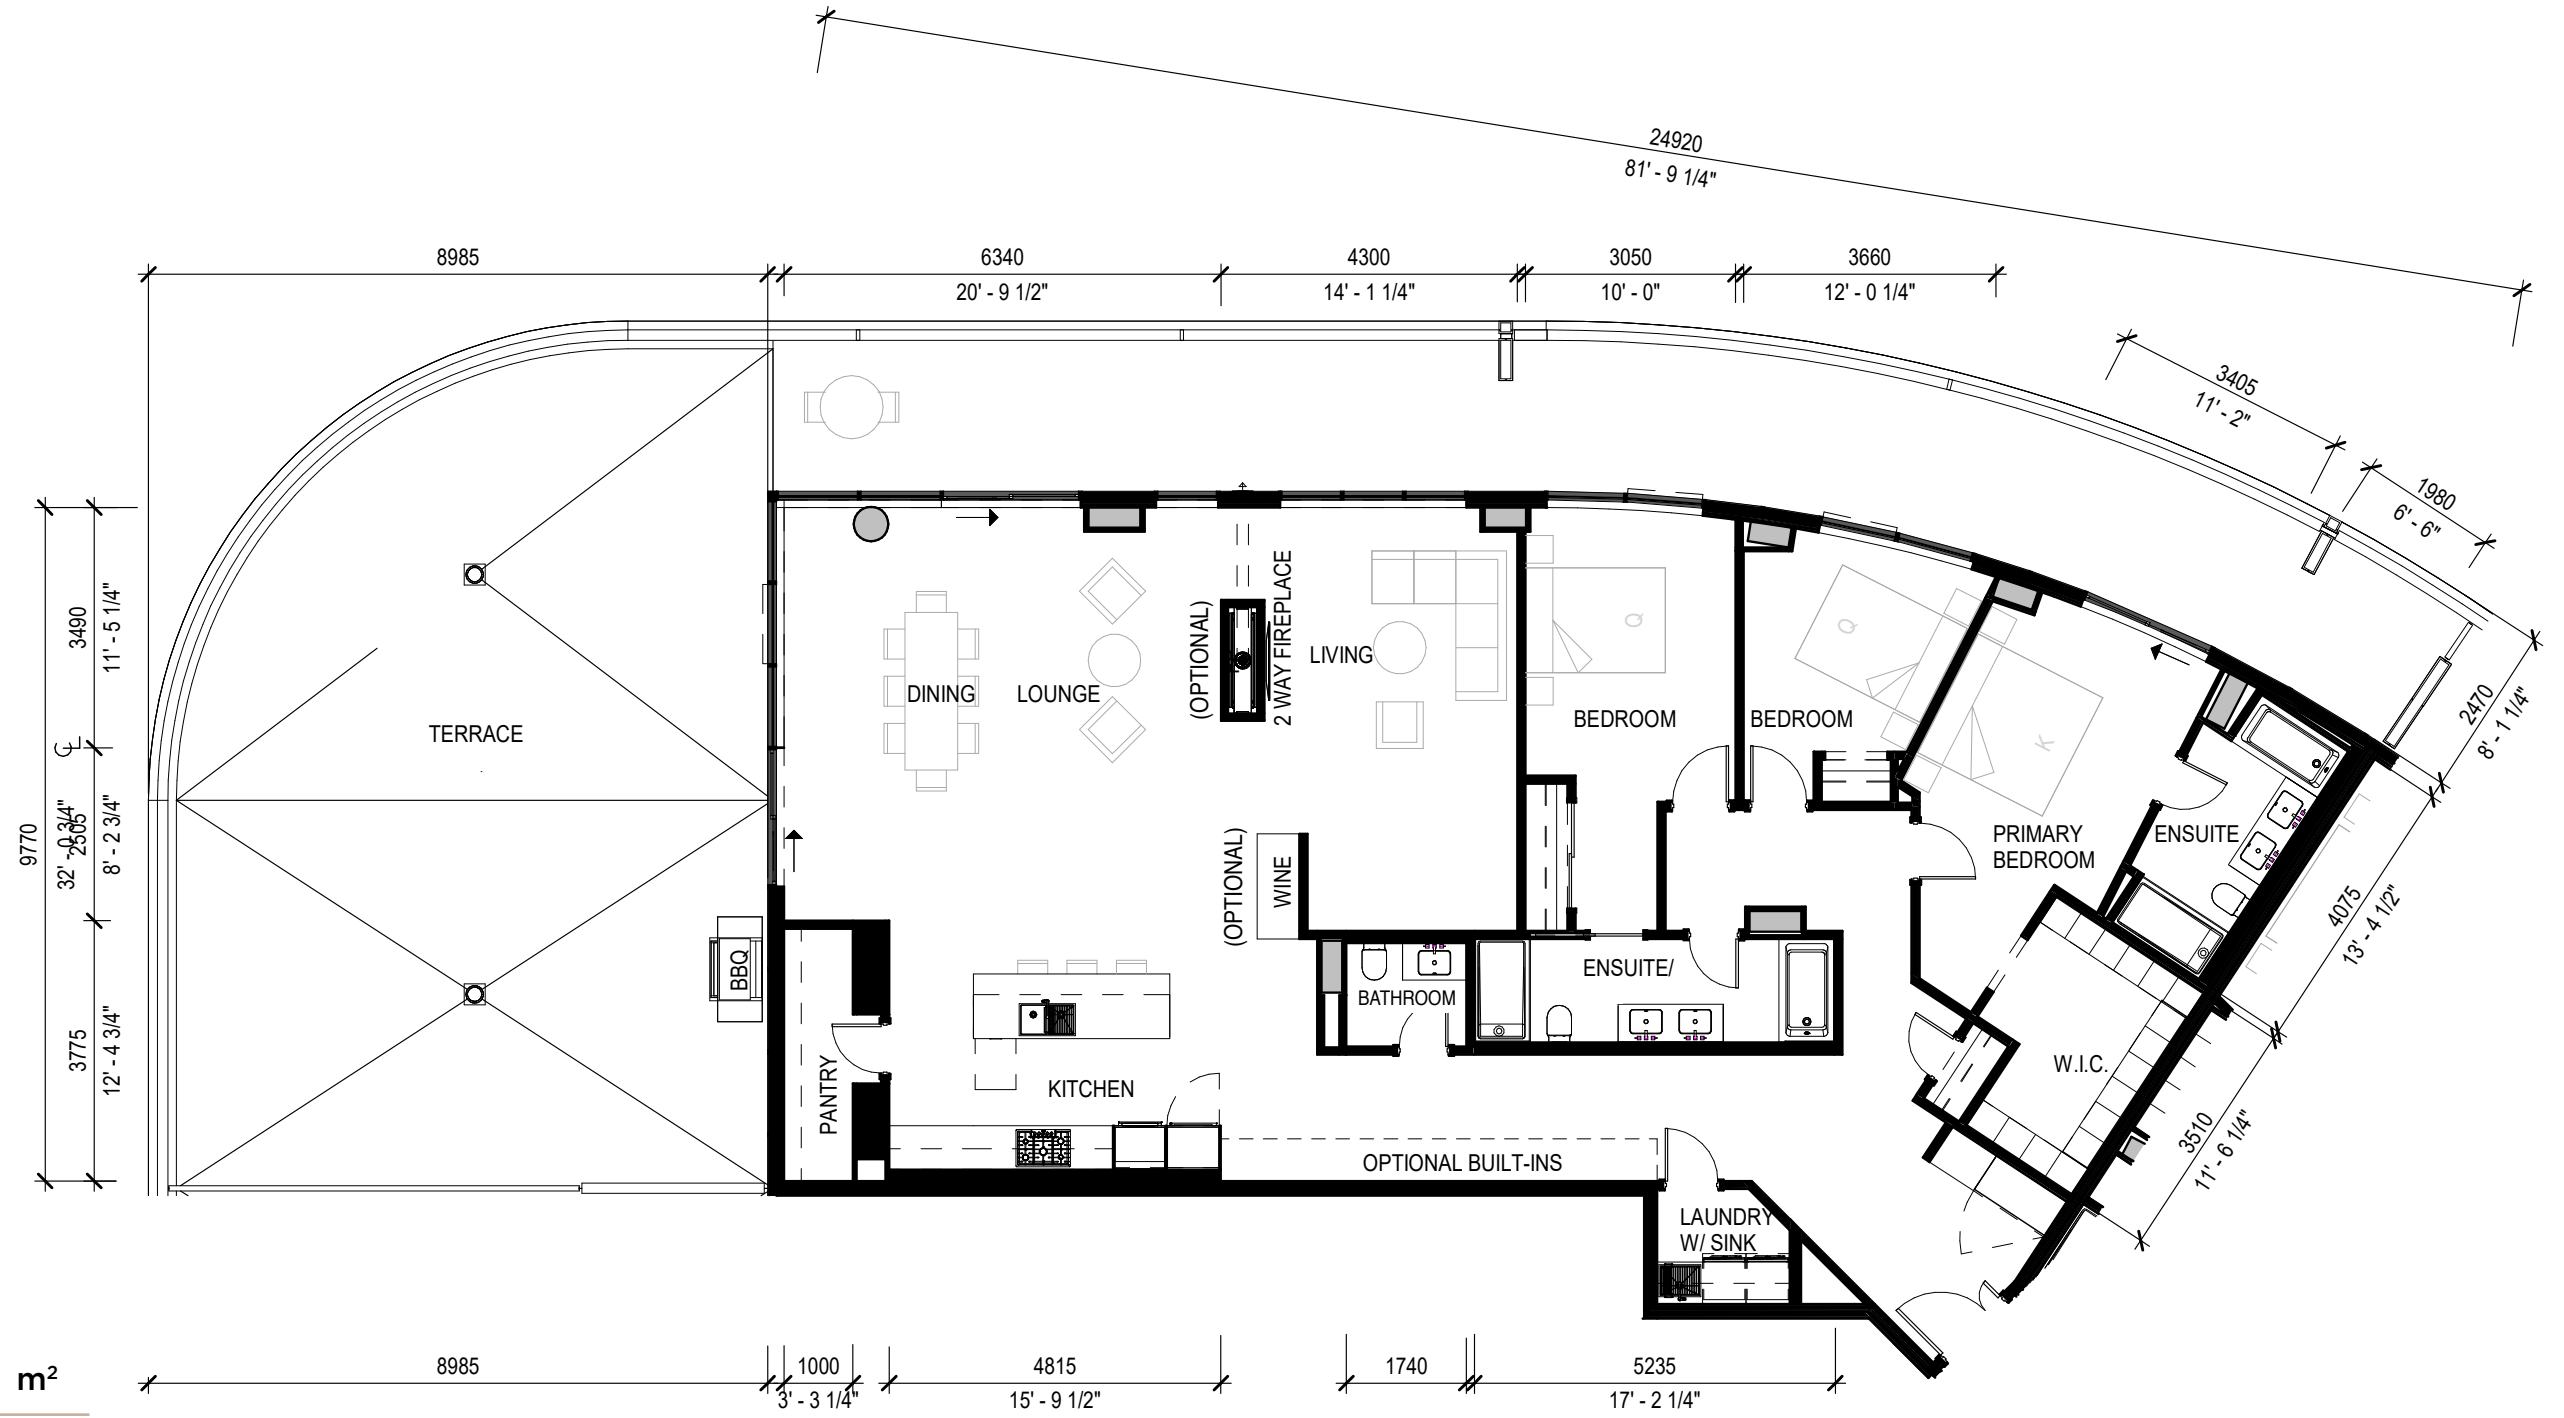

# PENTHOUSE 3 BEDROOM + DEN

## PLAN D

UNITS: 1705

5 OTHER PENTHOUSE 3 BEDROOM + DEN PLANS (1,862 TO 2,777 SQ. FT.)