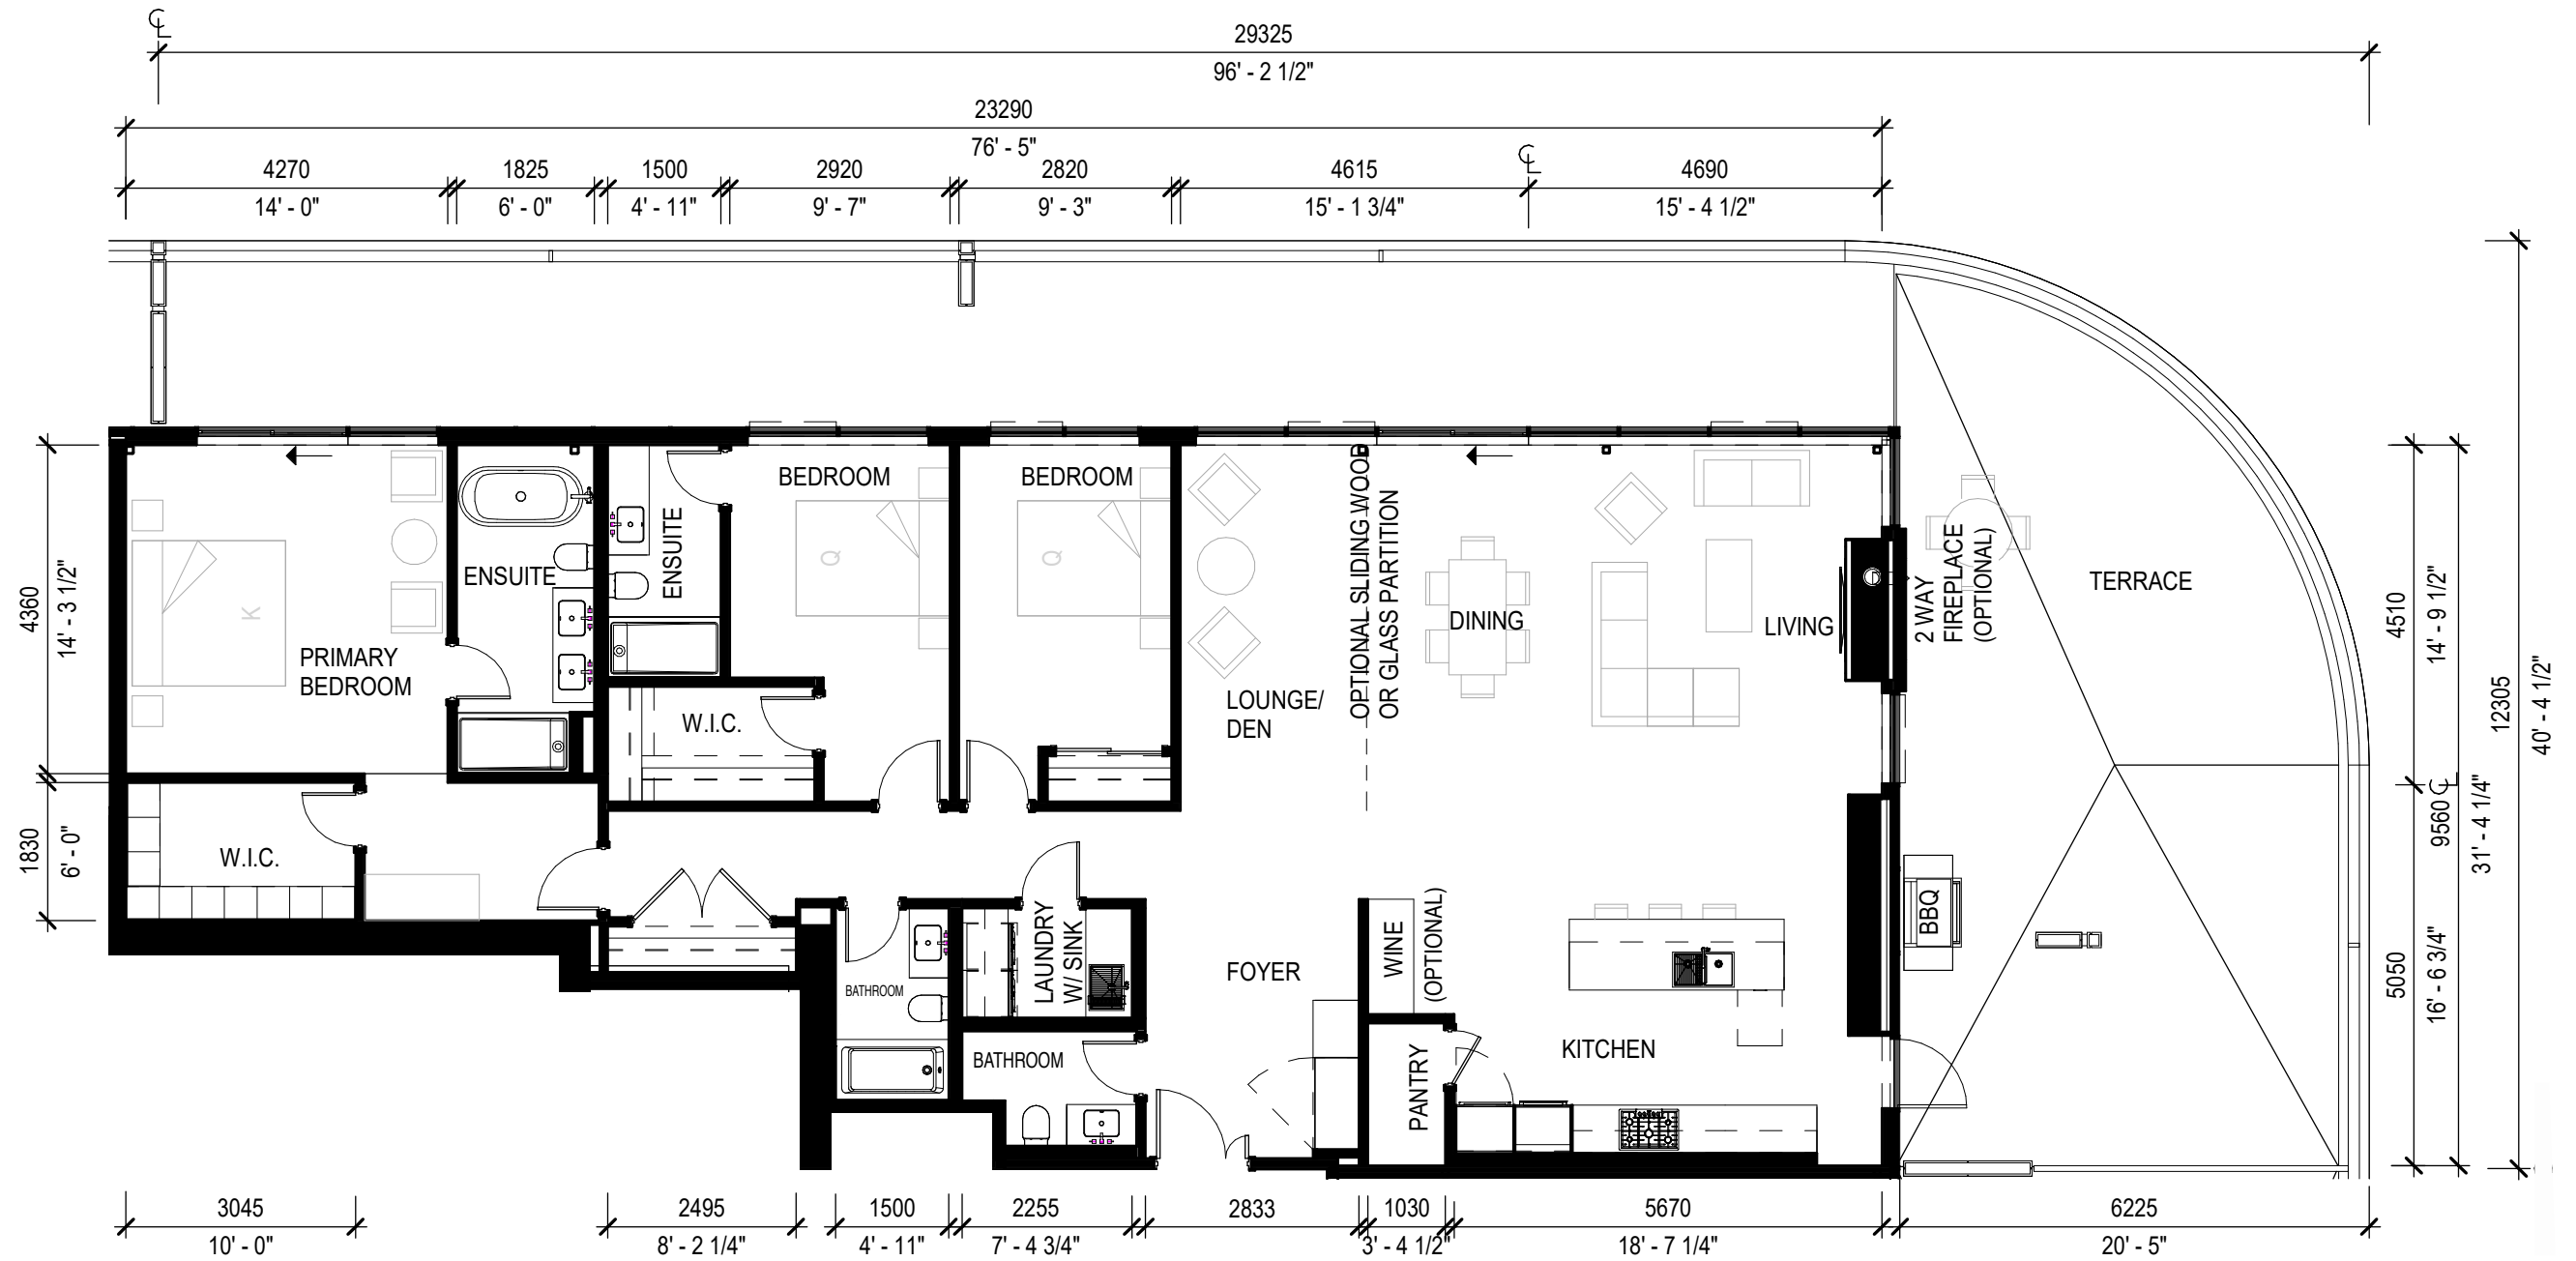

PENTHOUSE 3 BEDROOM + DEN

PLAN C

	Sq. Ft.	m ²
Interior	2,207	205
Exterior	1,302	121
Total Living	3,509	326

UNITS: 1801
5 OTHER PENTHOUSE 3 BEDROOM + DEN PLANS (1,862 TO 2,777 SQ. FT.)