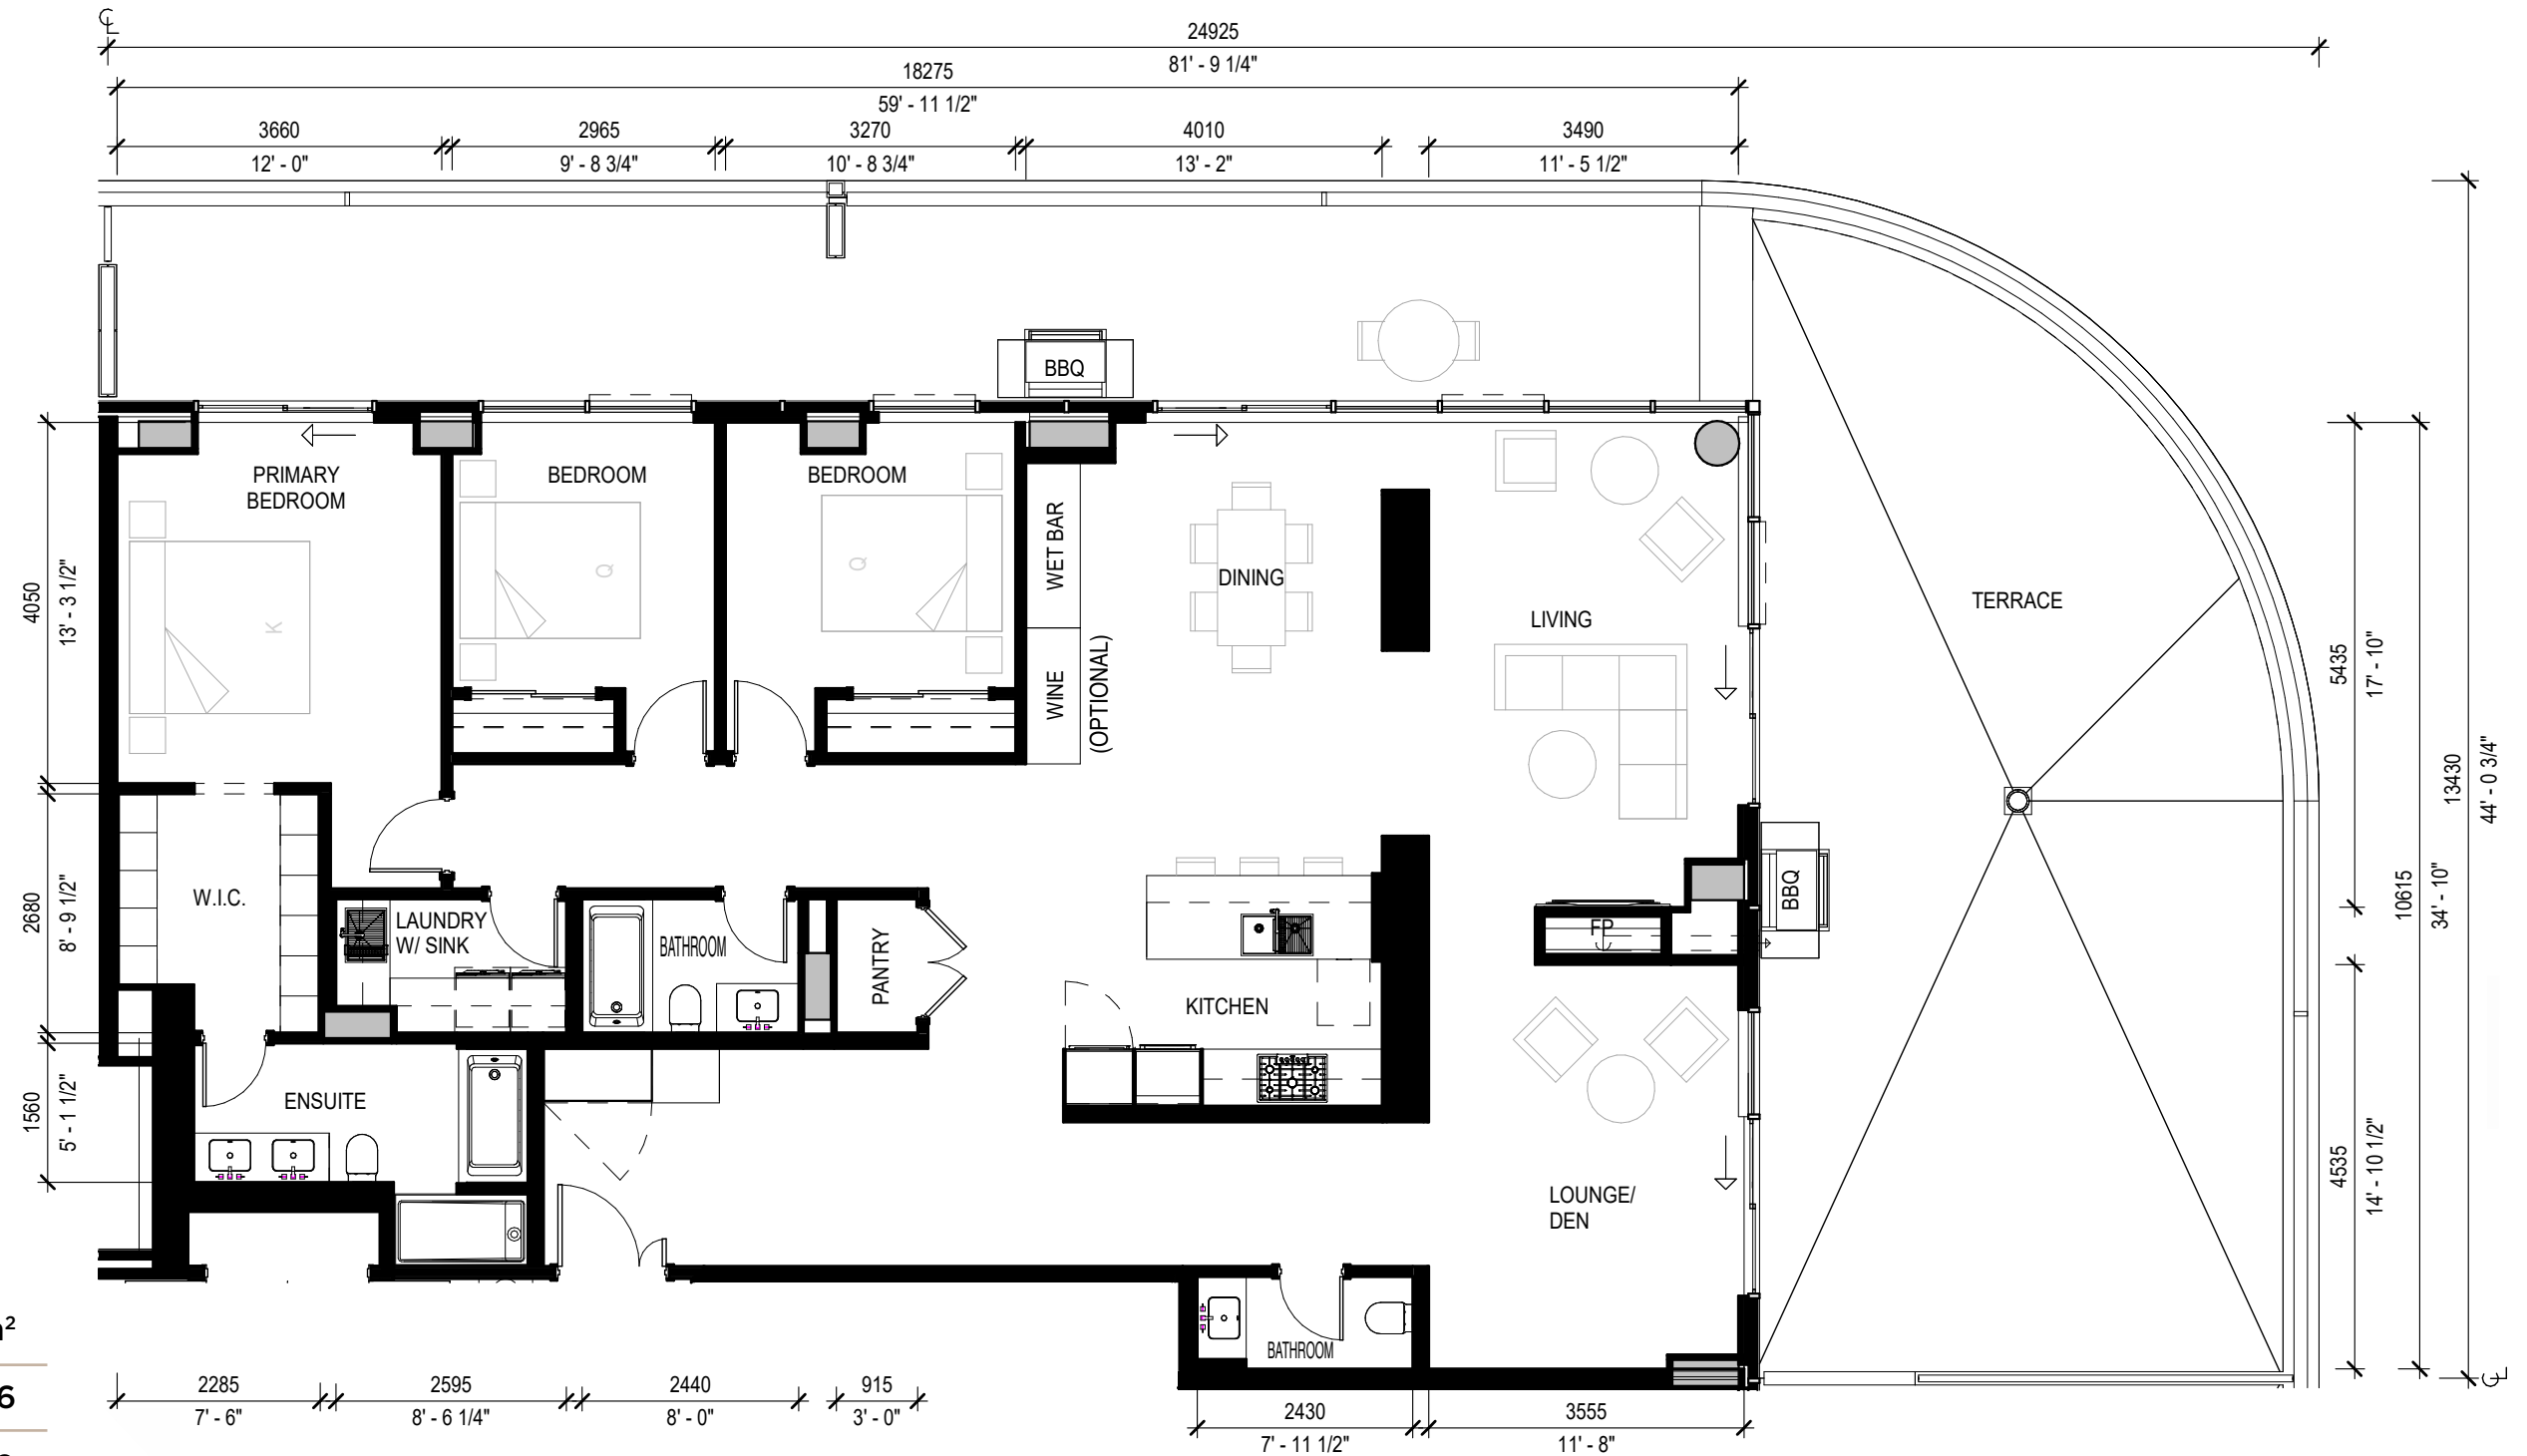

PENTHOUSE 3 BEDROOM + DEN

PLAN B

	Sq. Ft.	m ²
Interior	2,002	186
Exterior	1,292	120
Total Living	3,294	306

UNITS: 1701

5 OTHER PENTHOUSE 3 BEDROOM + DEN PLANS (1,862 TO 2,777 SQ. FT.)