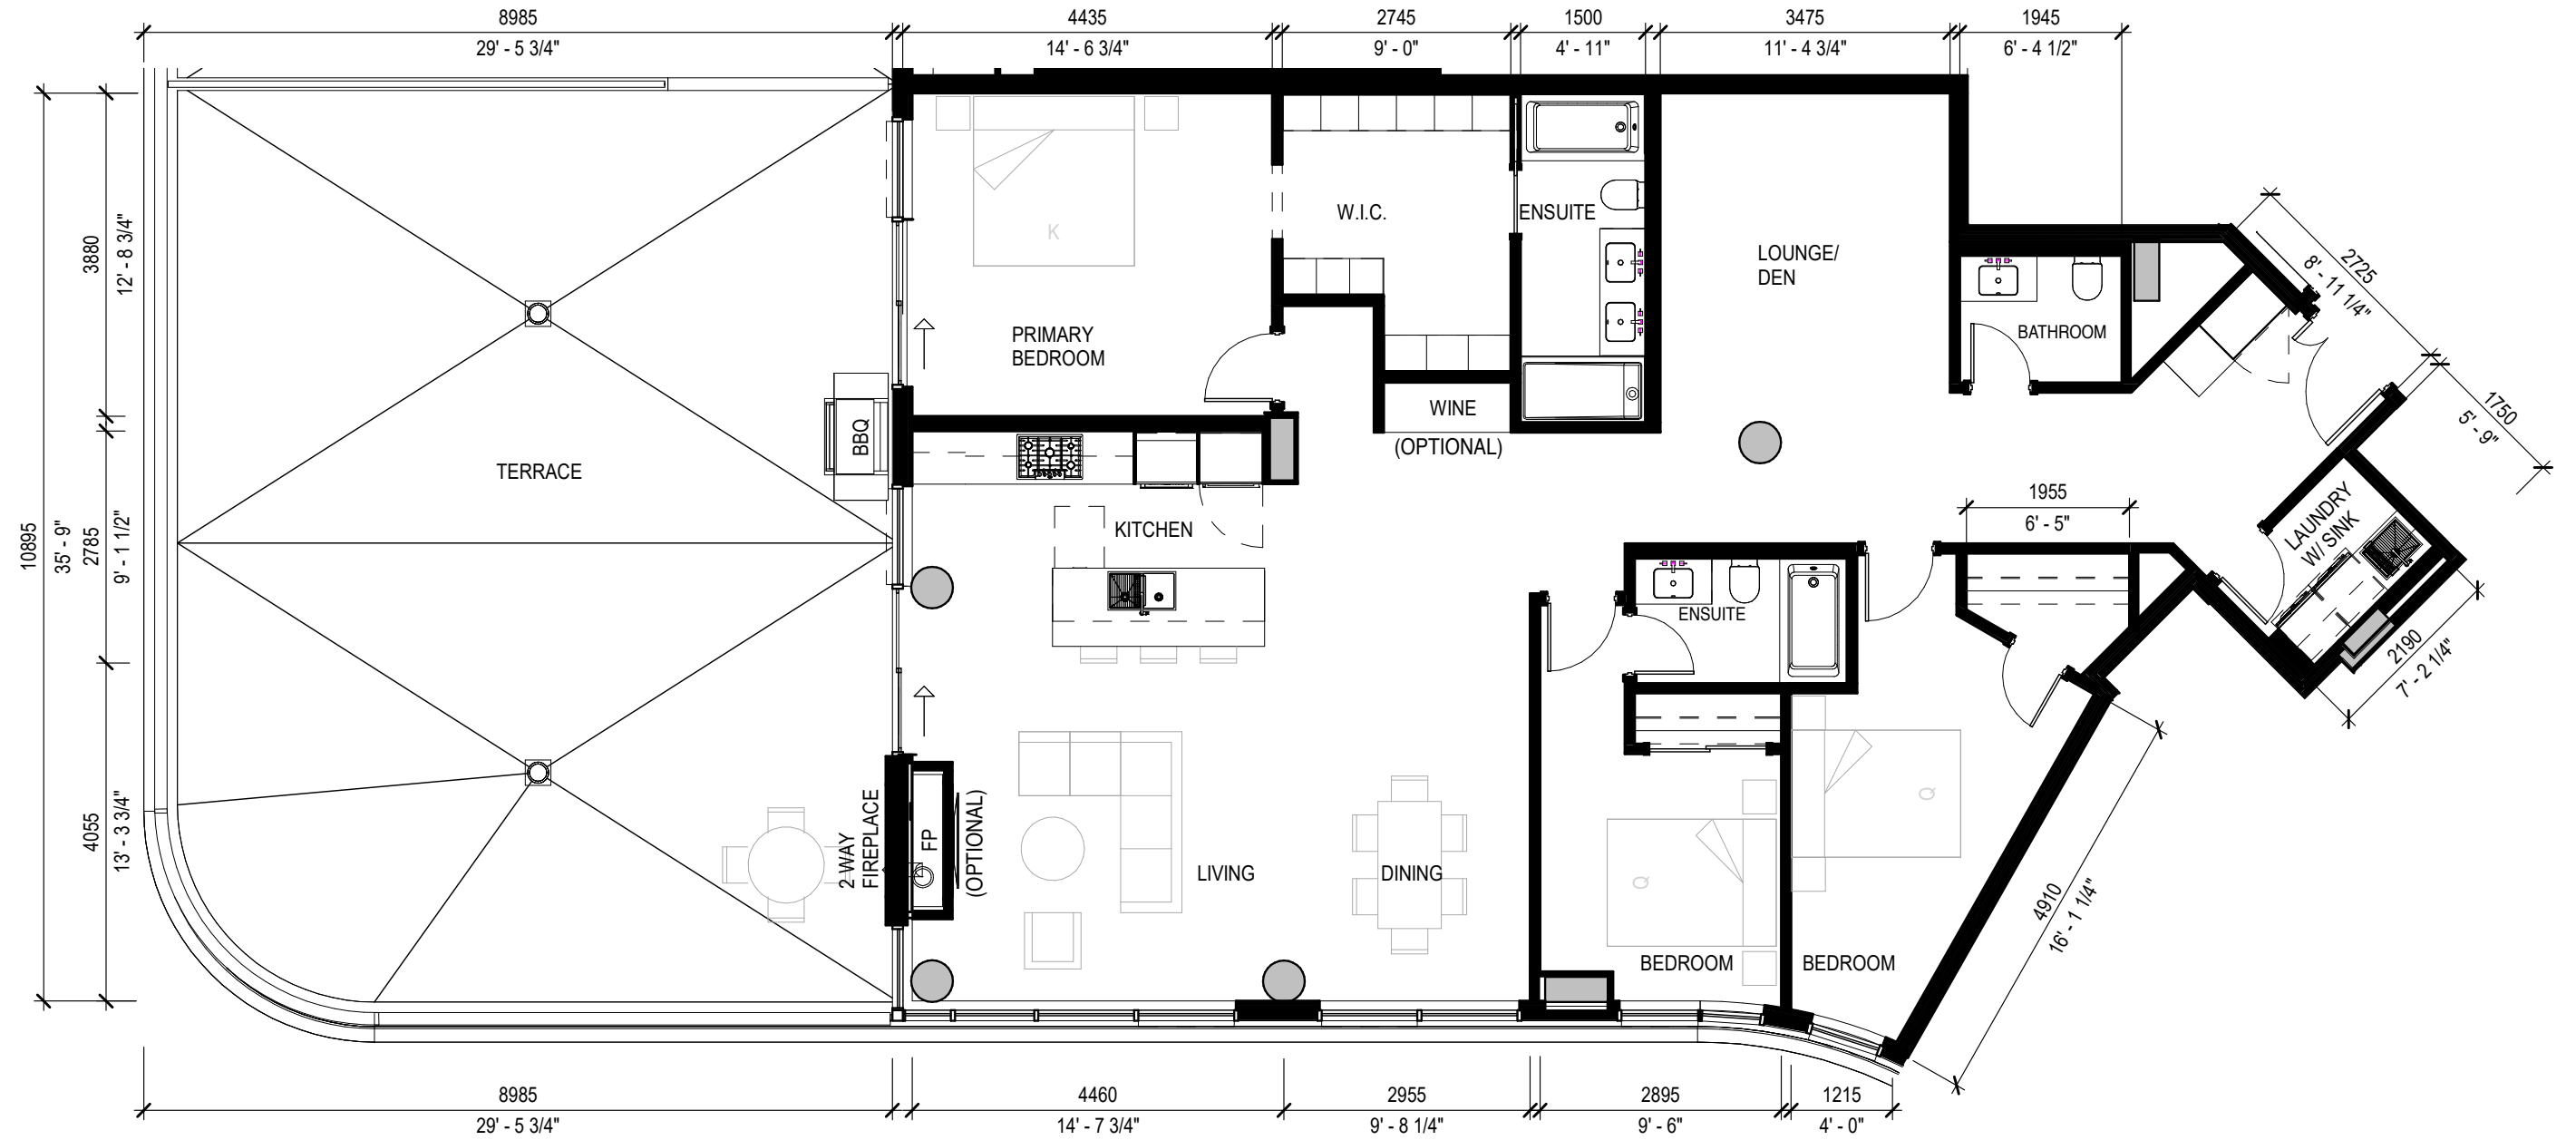

# PENTHOUSE 3 BEDROOM + DEN

## PLAN A

	Sq. Ft.	m <sup>2</sup>
Interior	1,862	173
Exterior	1,098	102
Total Living	2,960	275

UNITS: 1704

5 OTHER PENTHOUSE 3 BEDROOM + DEN PLANS (1,862 TO 2,777 SQ. FT.)