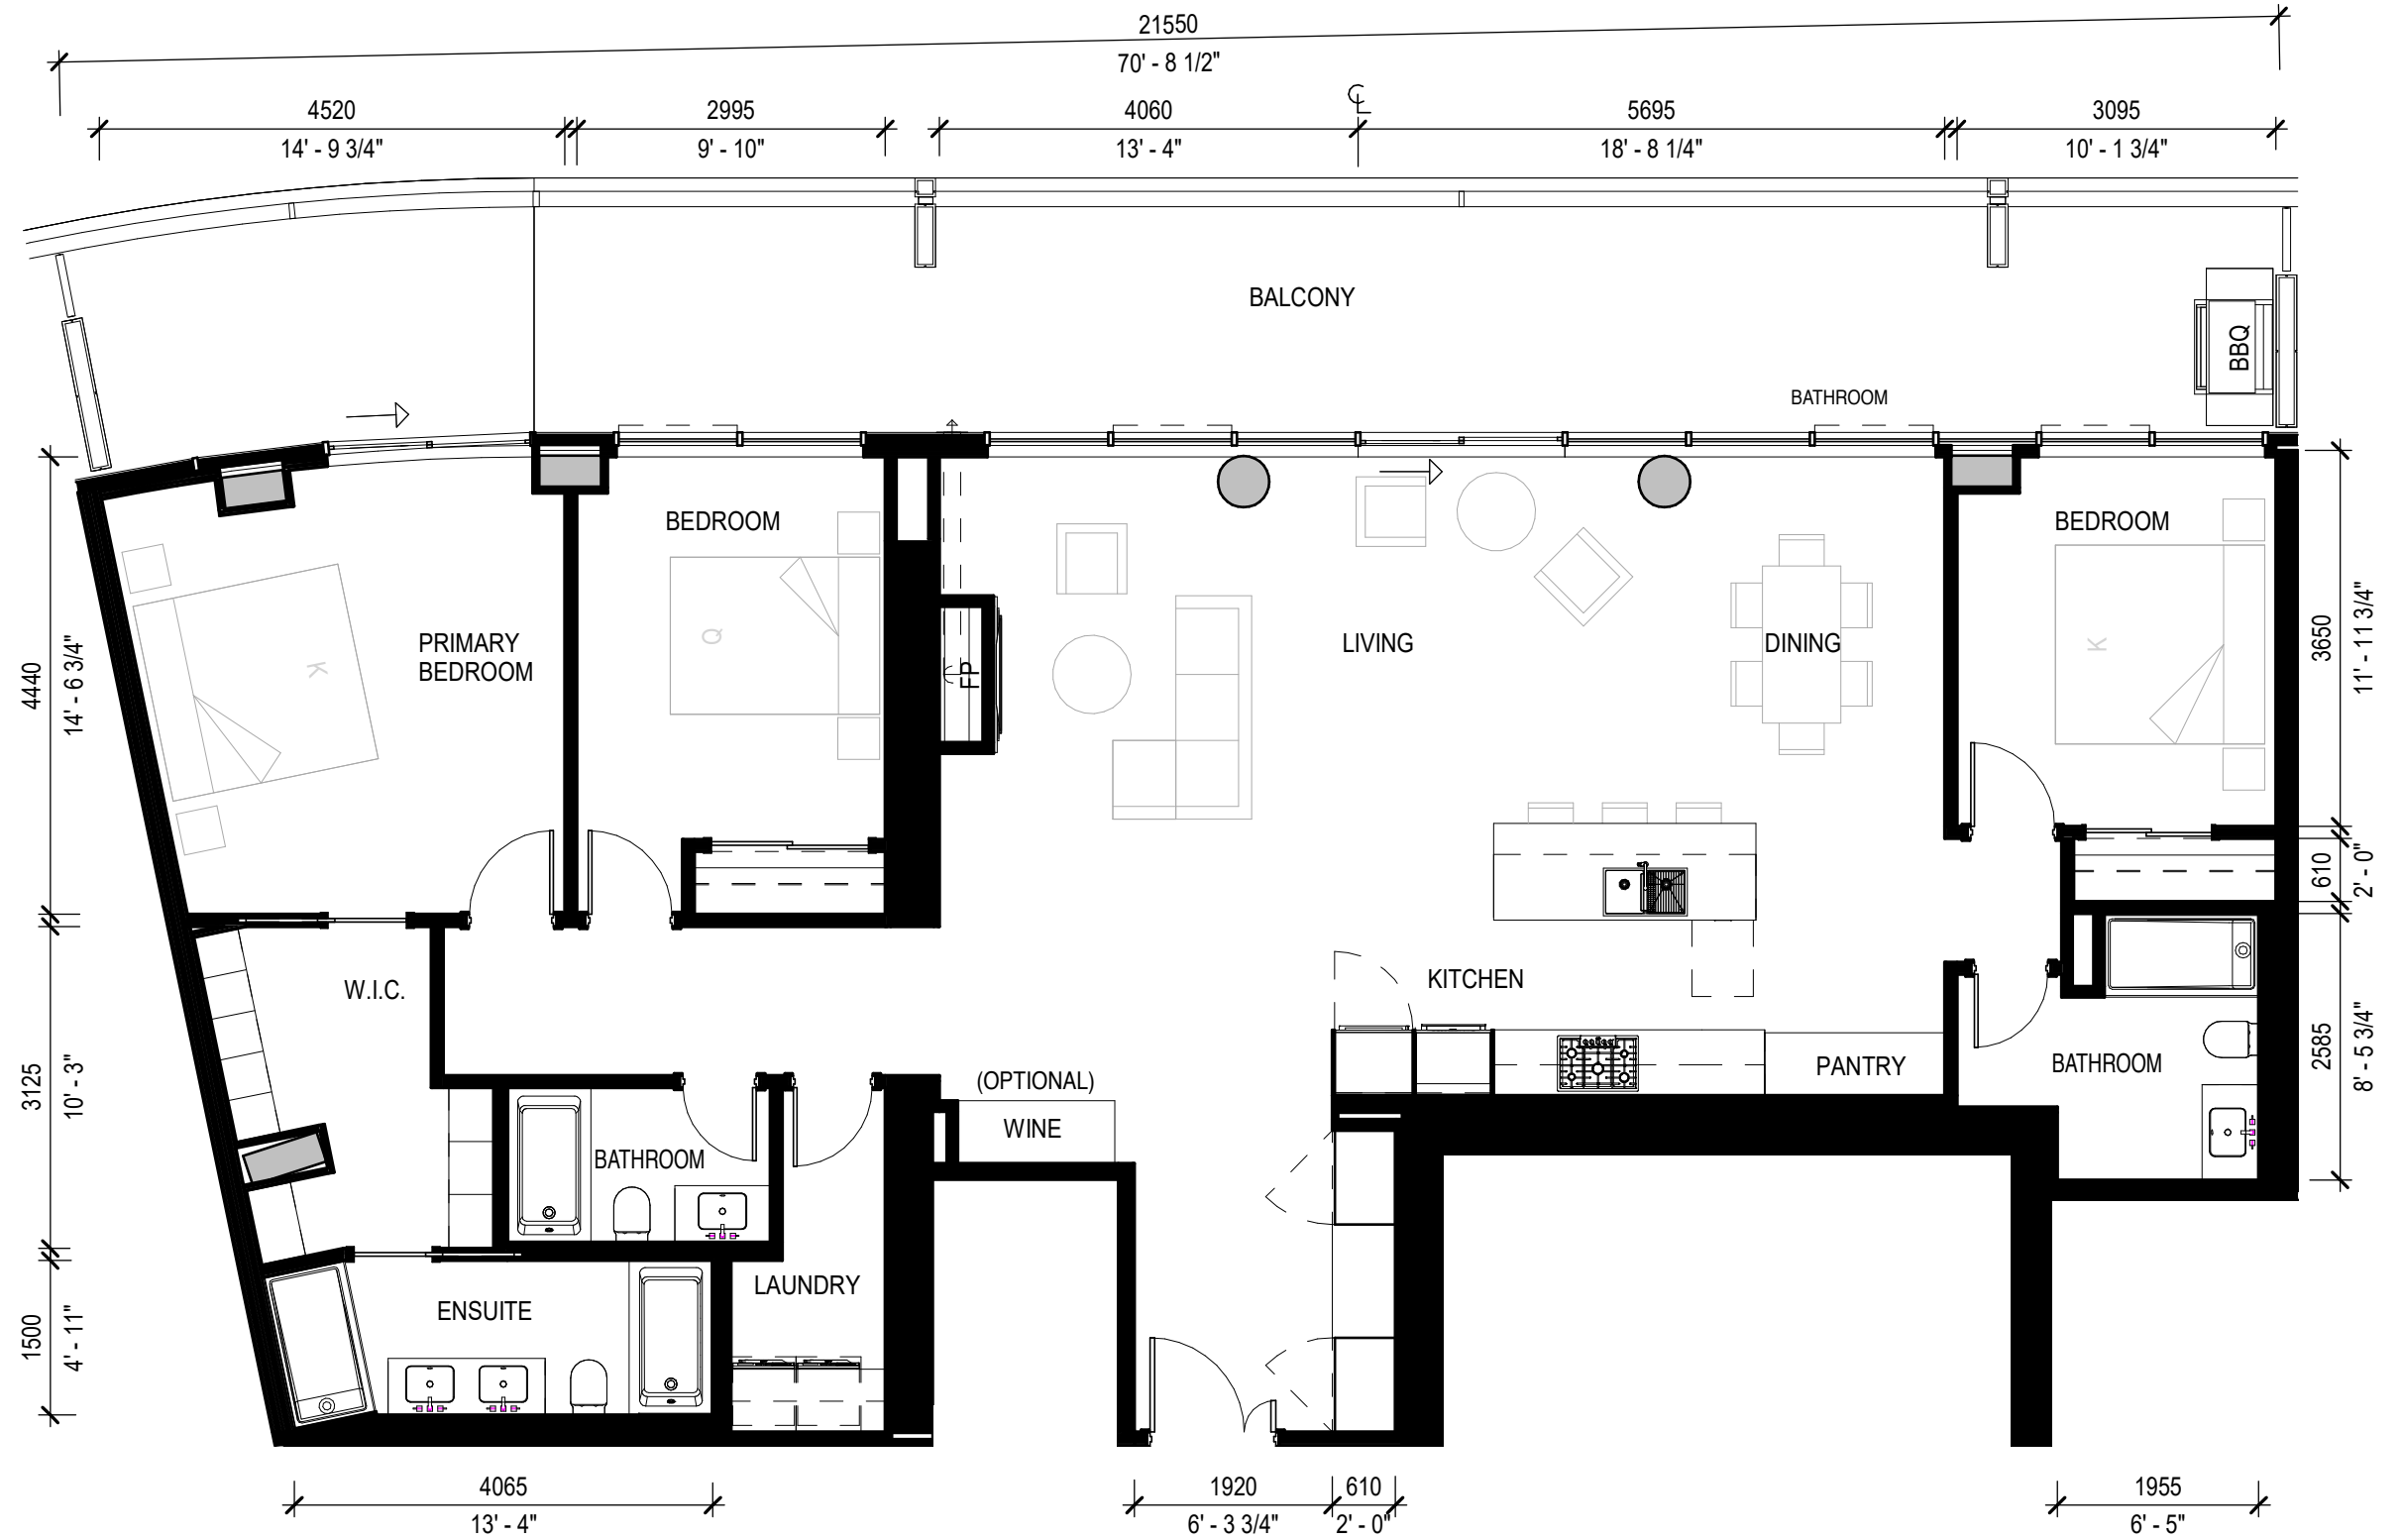

PENTHOUSE 3 BEDROOM

PLAN C

| | Sq. Ft. | m ² |
|--------------|---------|----------------|
| Interior | 1,830 | 170 |
| Exterior | 570 | 53 |
| Total Living | 2,400 | 223 |

UNITS: 1706

2 OTHER PENTHOUSE 3 BEDROOM PLANS (1,572 TO 1,830 SQ. FT.)