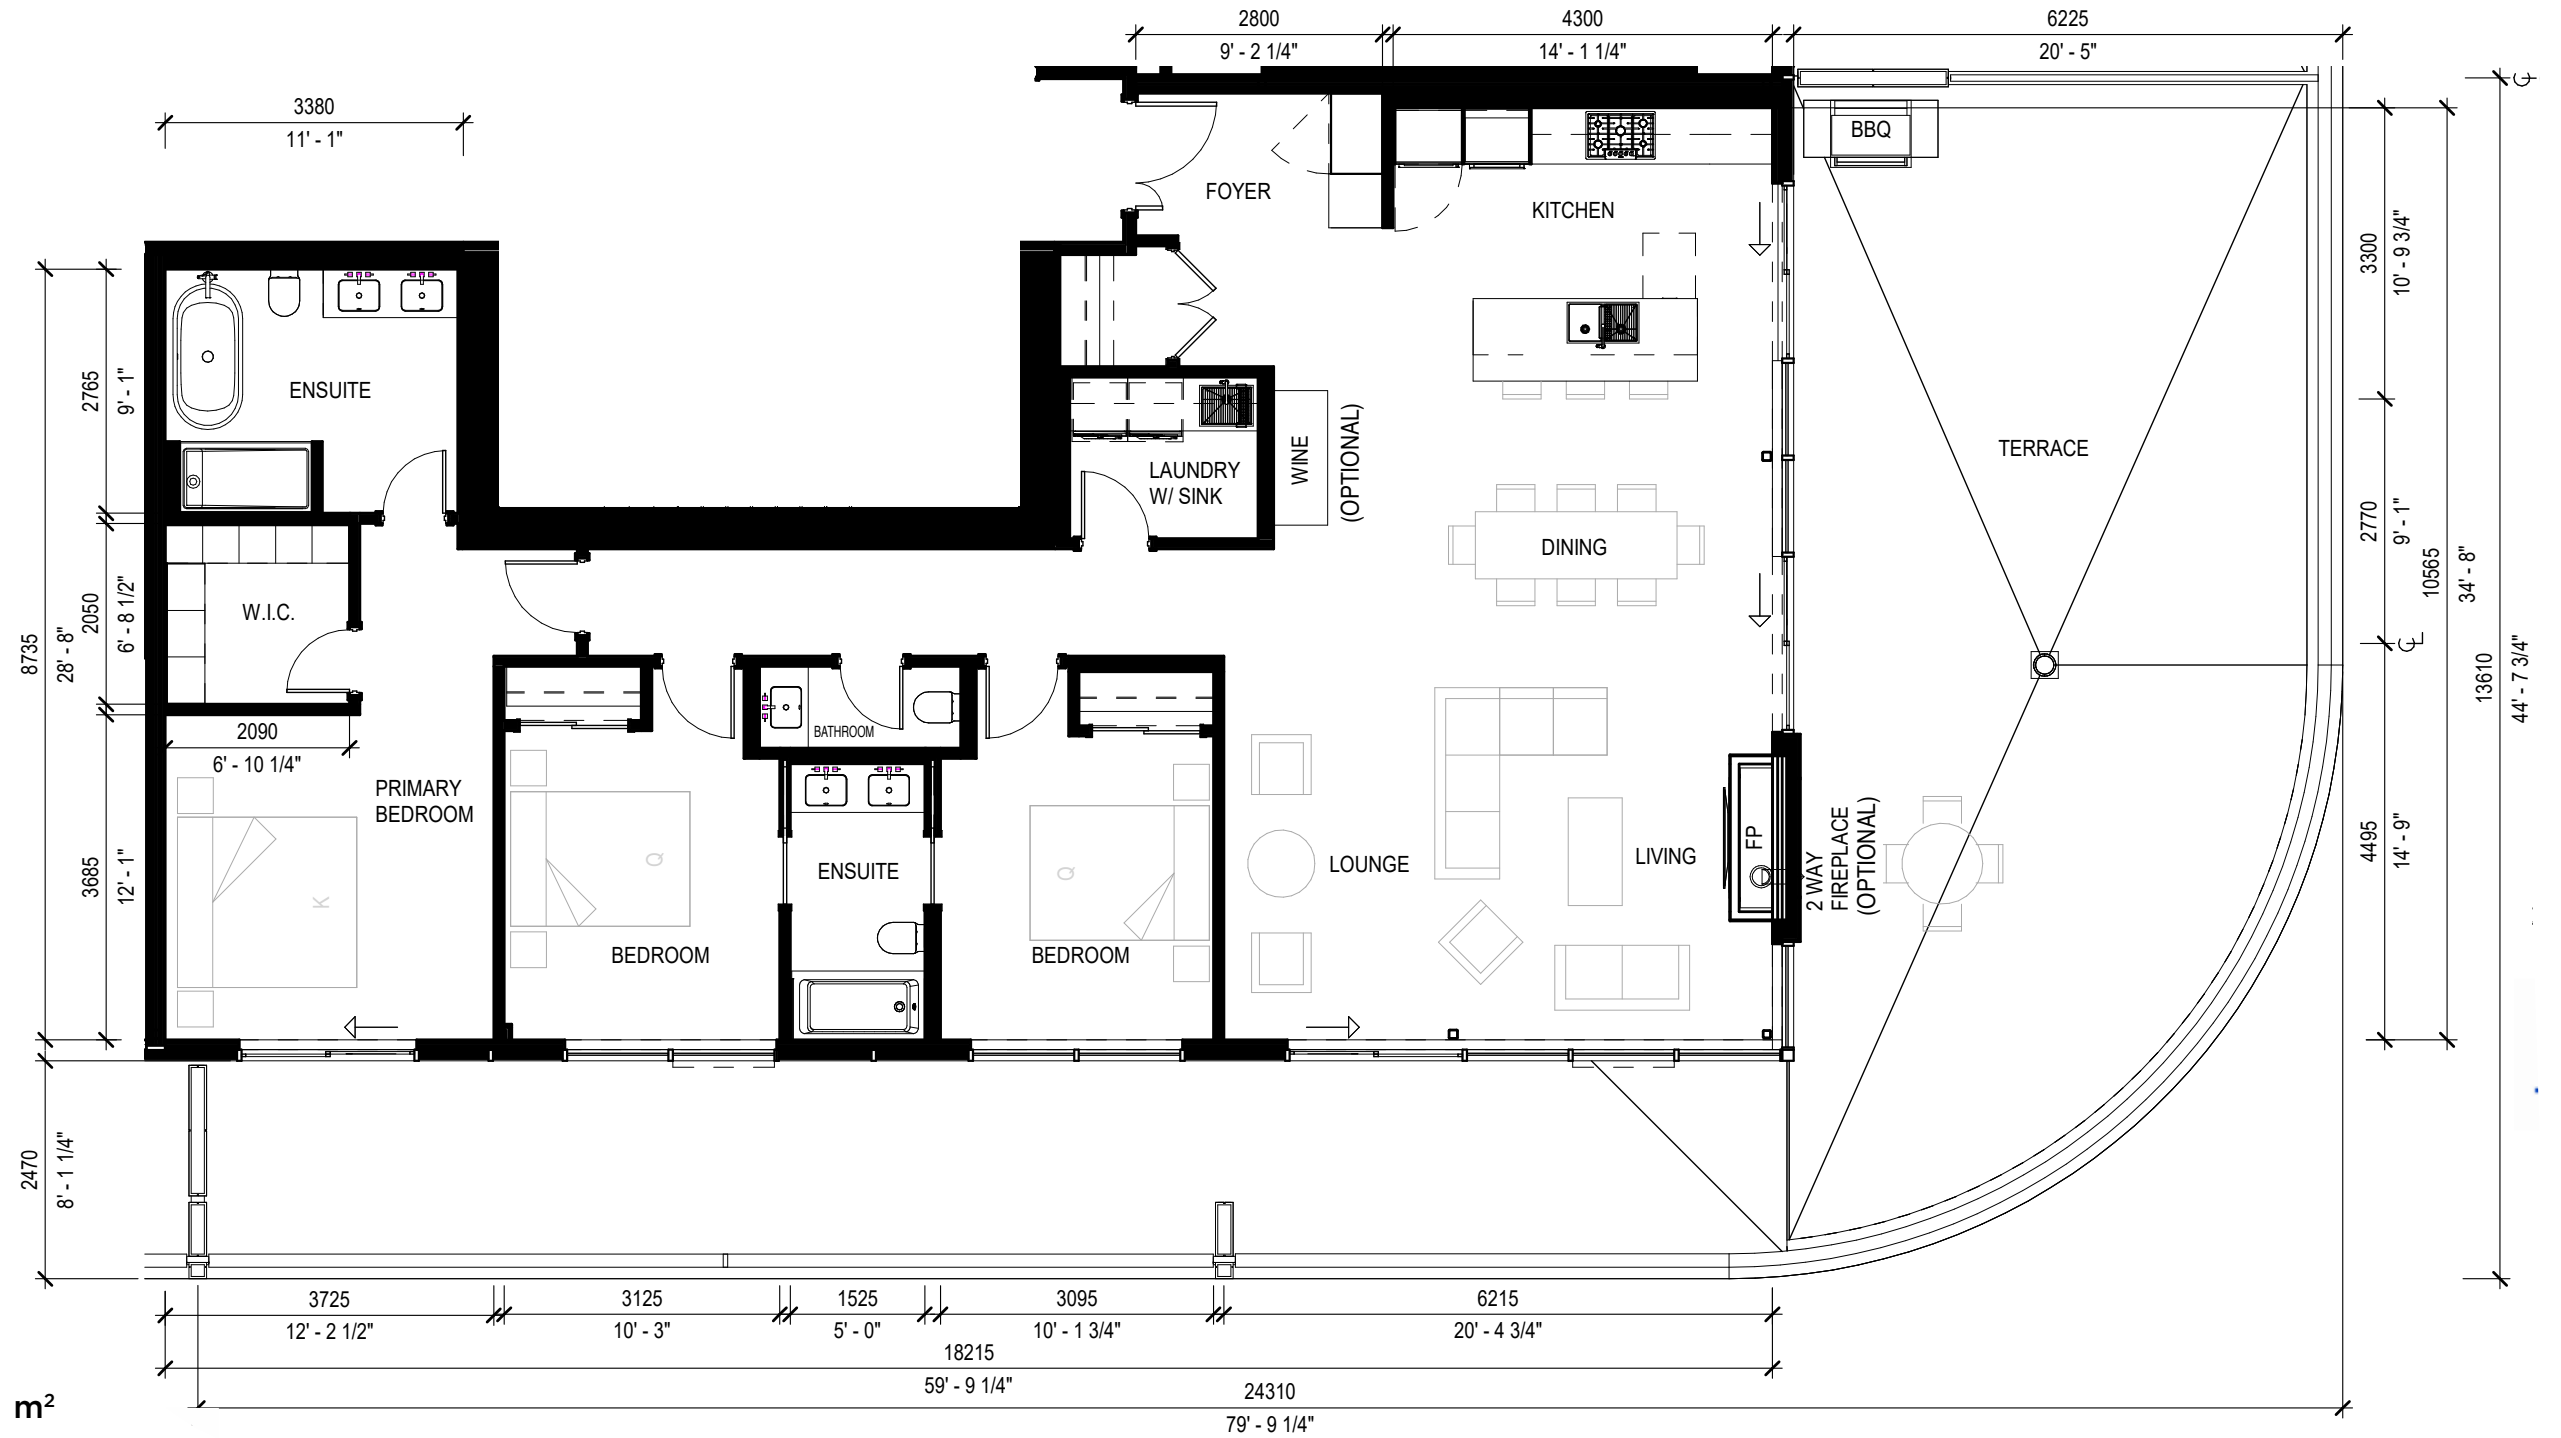

PENTHOUSE 3 BEDROOM

PLAN B

	Sq. Ft.	m ²
Interior	1,798	167
Exterior	797	74
Total Living	2,595	241

UNITS: 1802

2 OTHER PENTHOUSE 3 BEDROOM PLANS (1,572 TO 1,830 SQ. FT.)