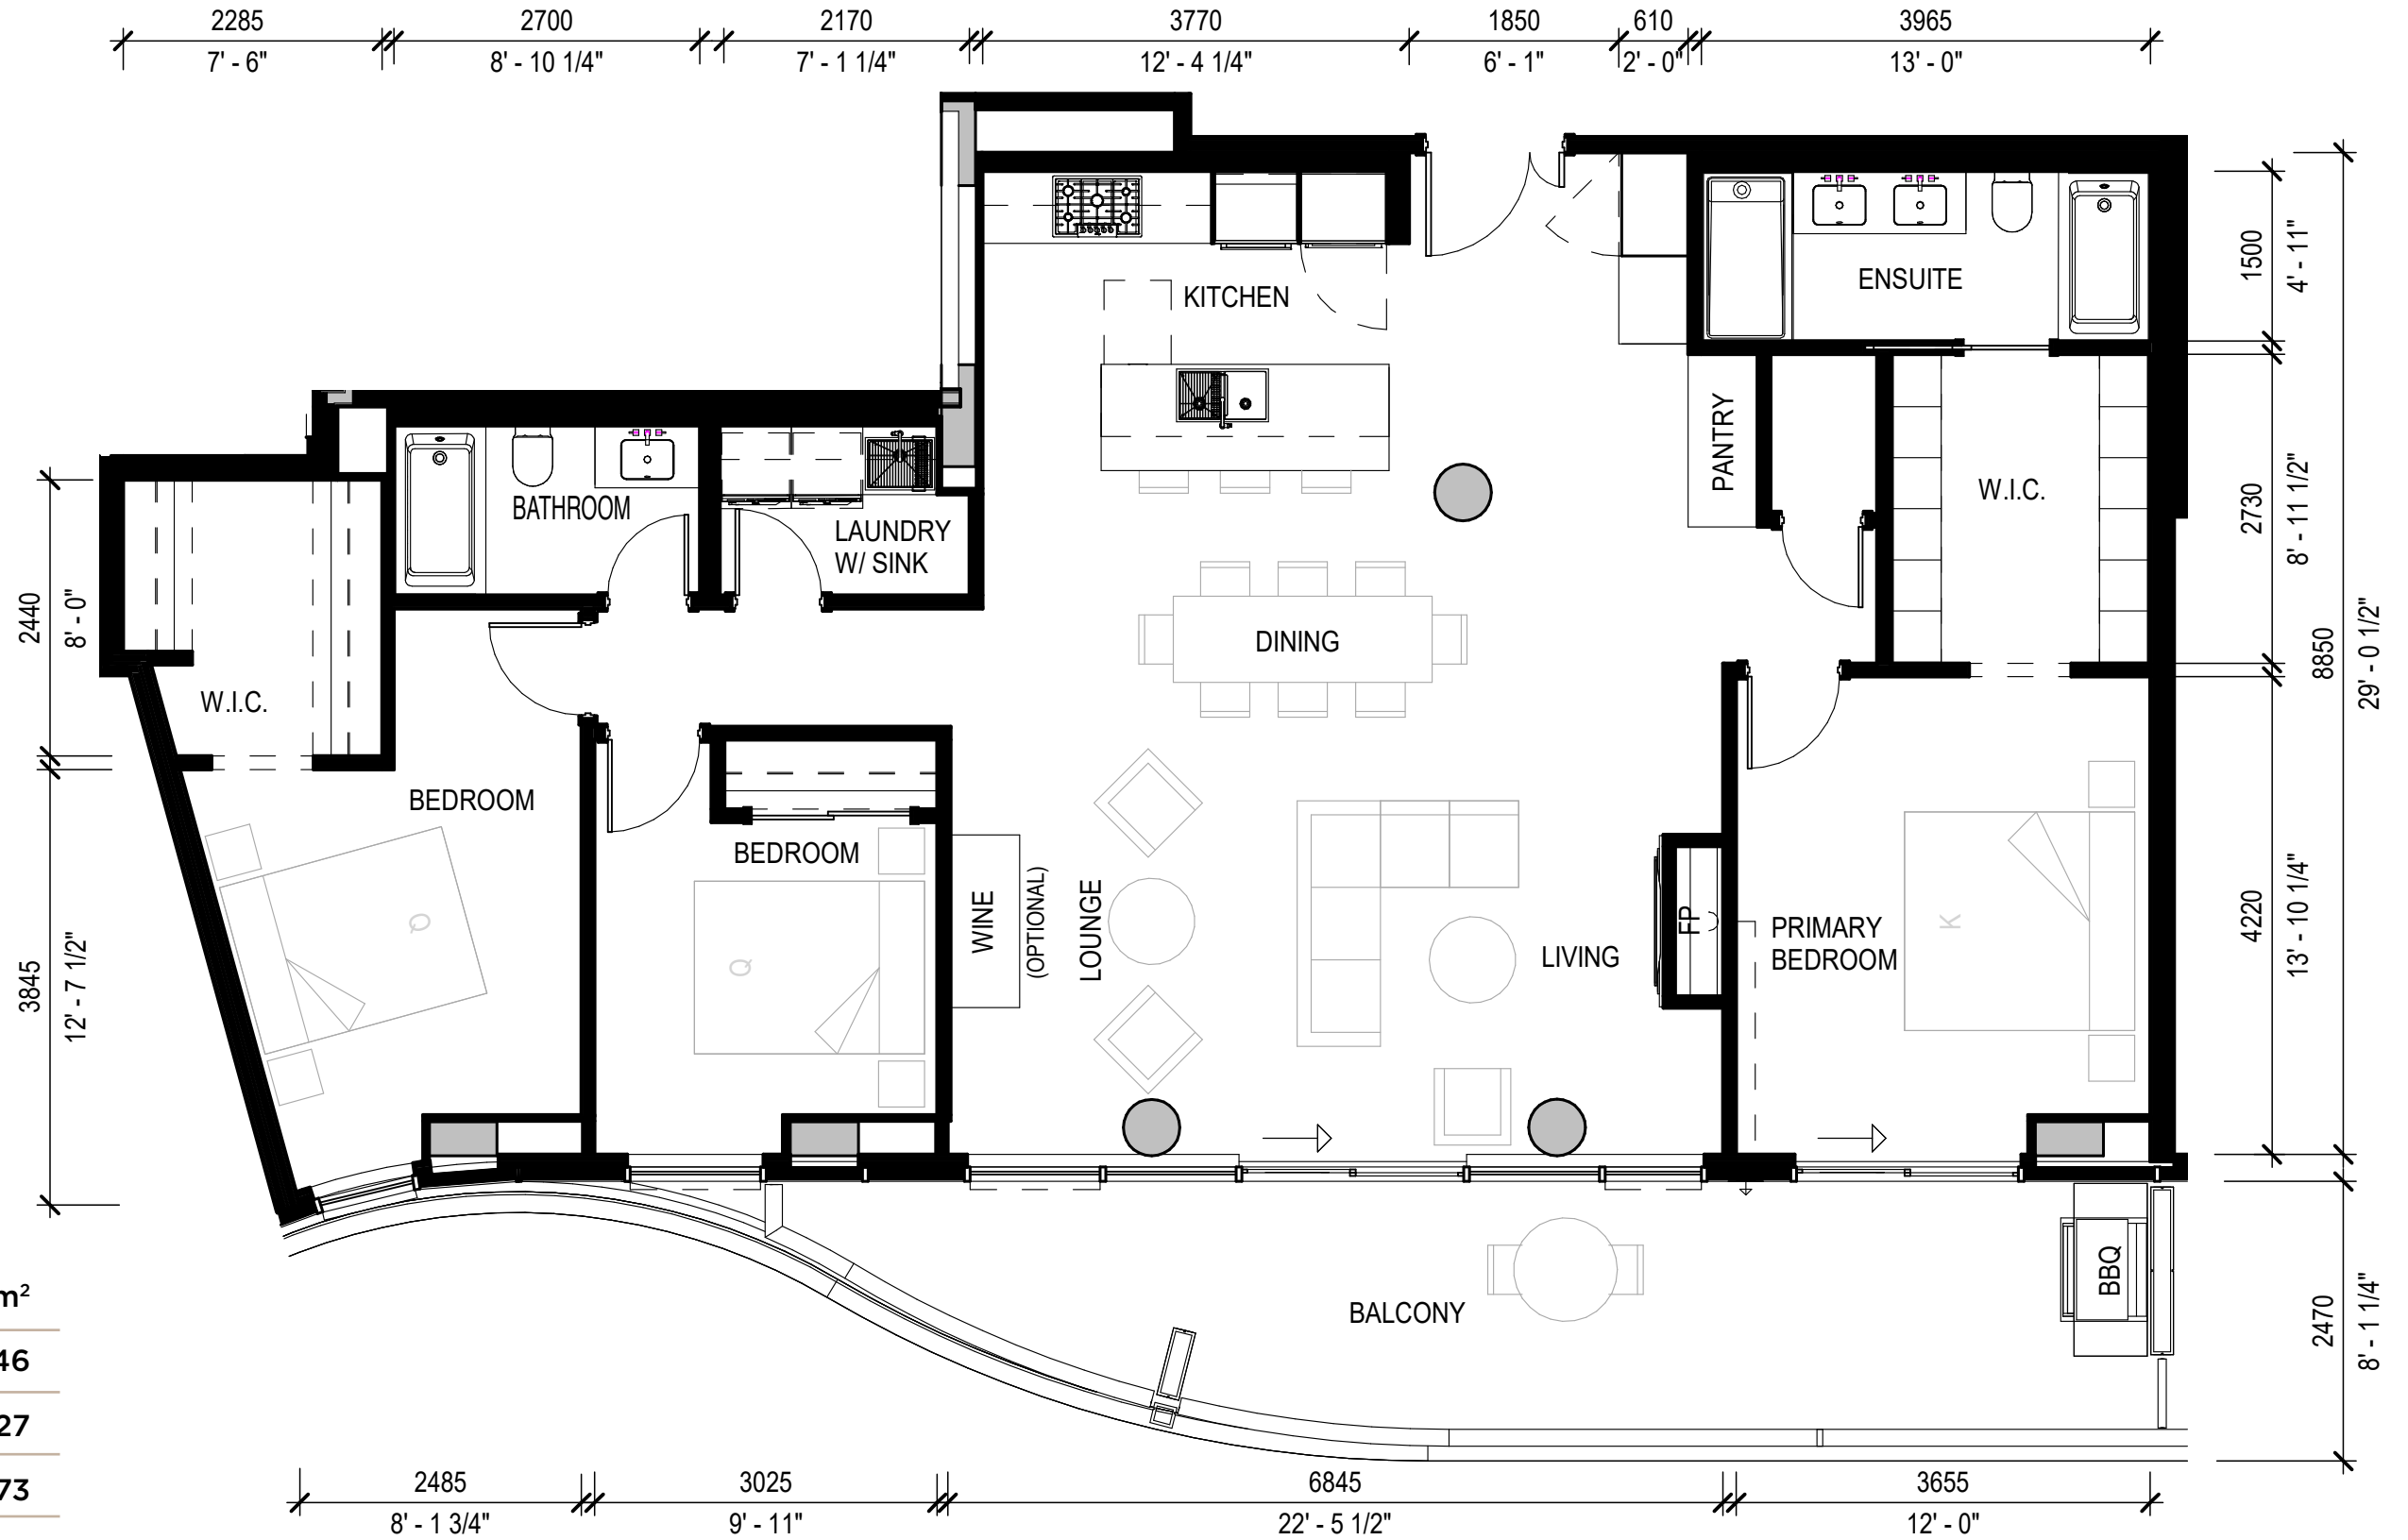

# PENTHOUSE 3 BEDROOM

## PLAN A

	Sq. Ft.	m <sup>2</sup>
Interior	1,572	146
Exterior	291	27
<b>Total Living</b>	<b>1,863</b>	<b>173</b>

UNITS: 1703

2 OTHER PENTHOUSE 3 BEDROOM PLANS (1,572 TO 1,830 SQ. FT.)