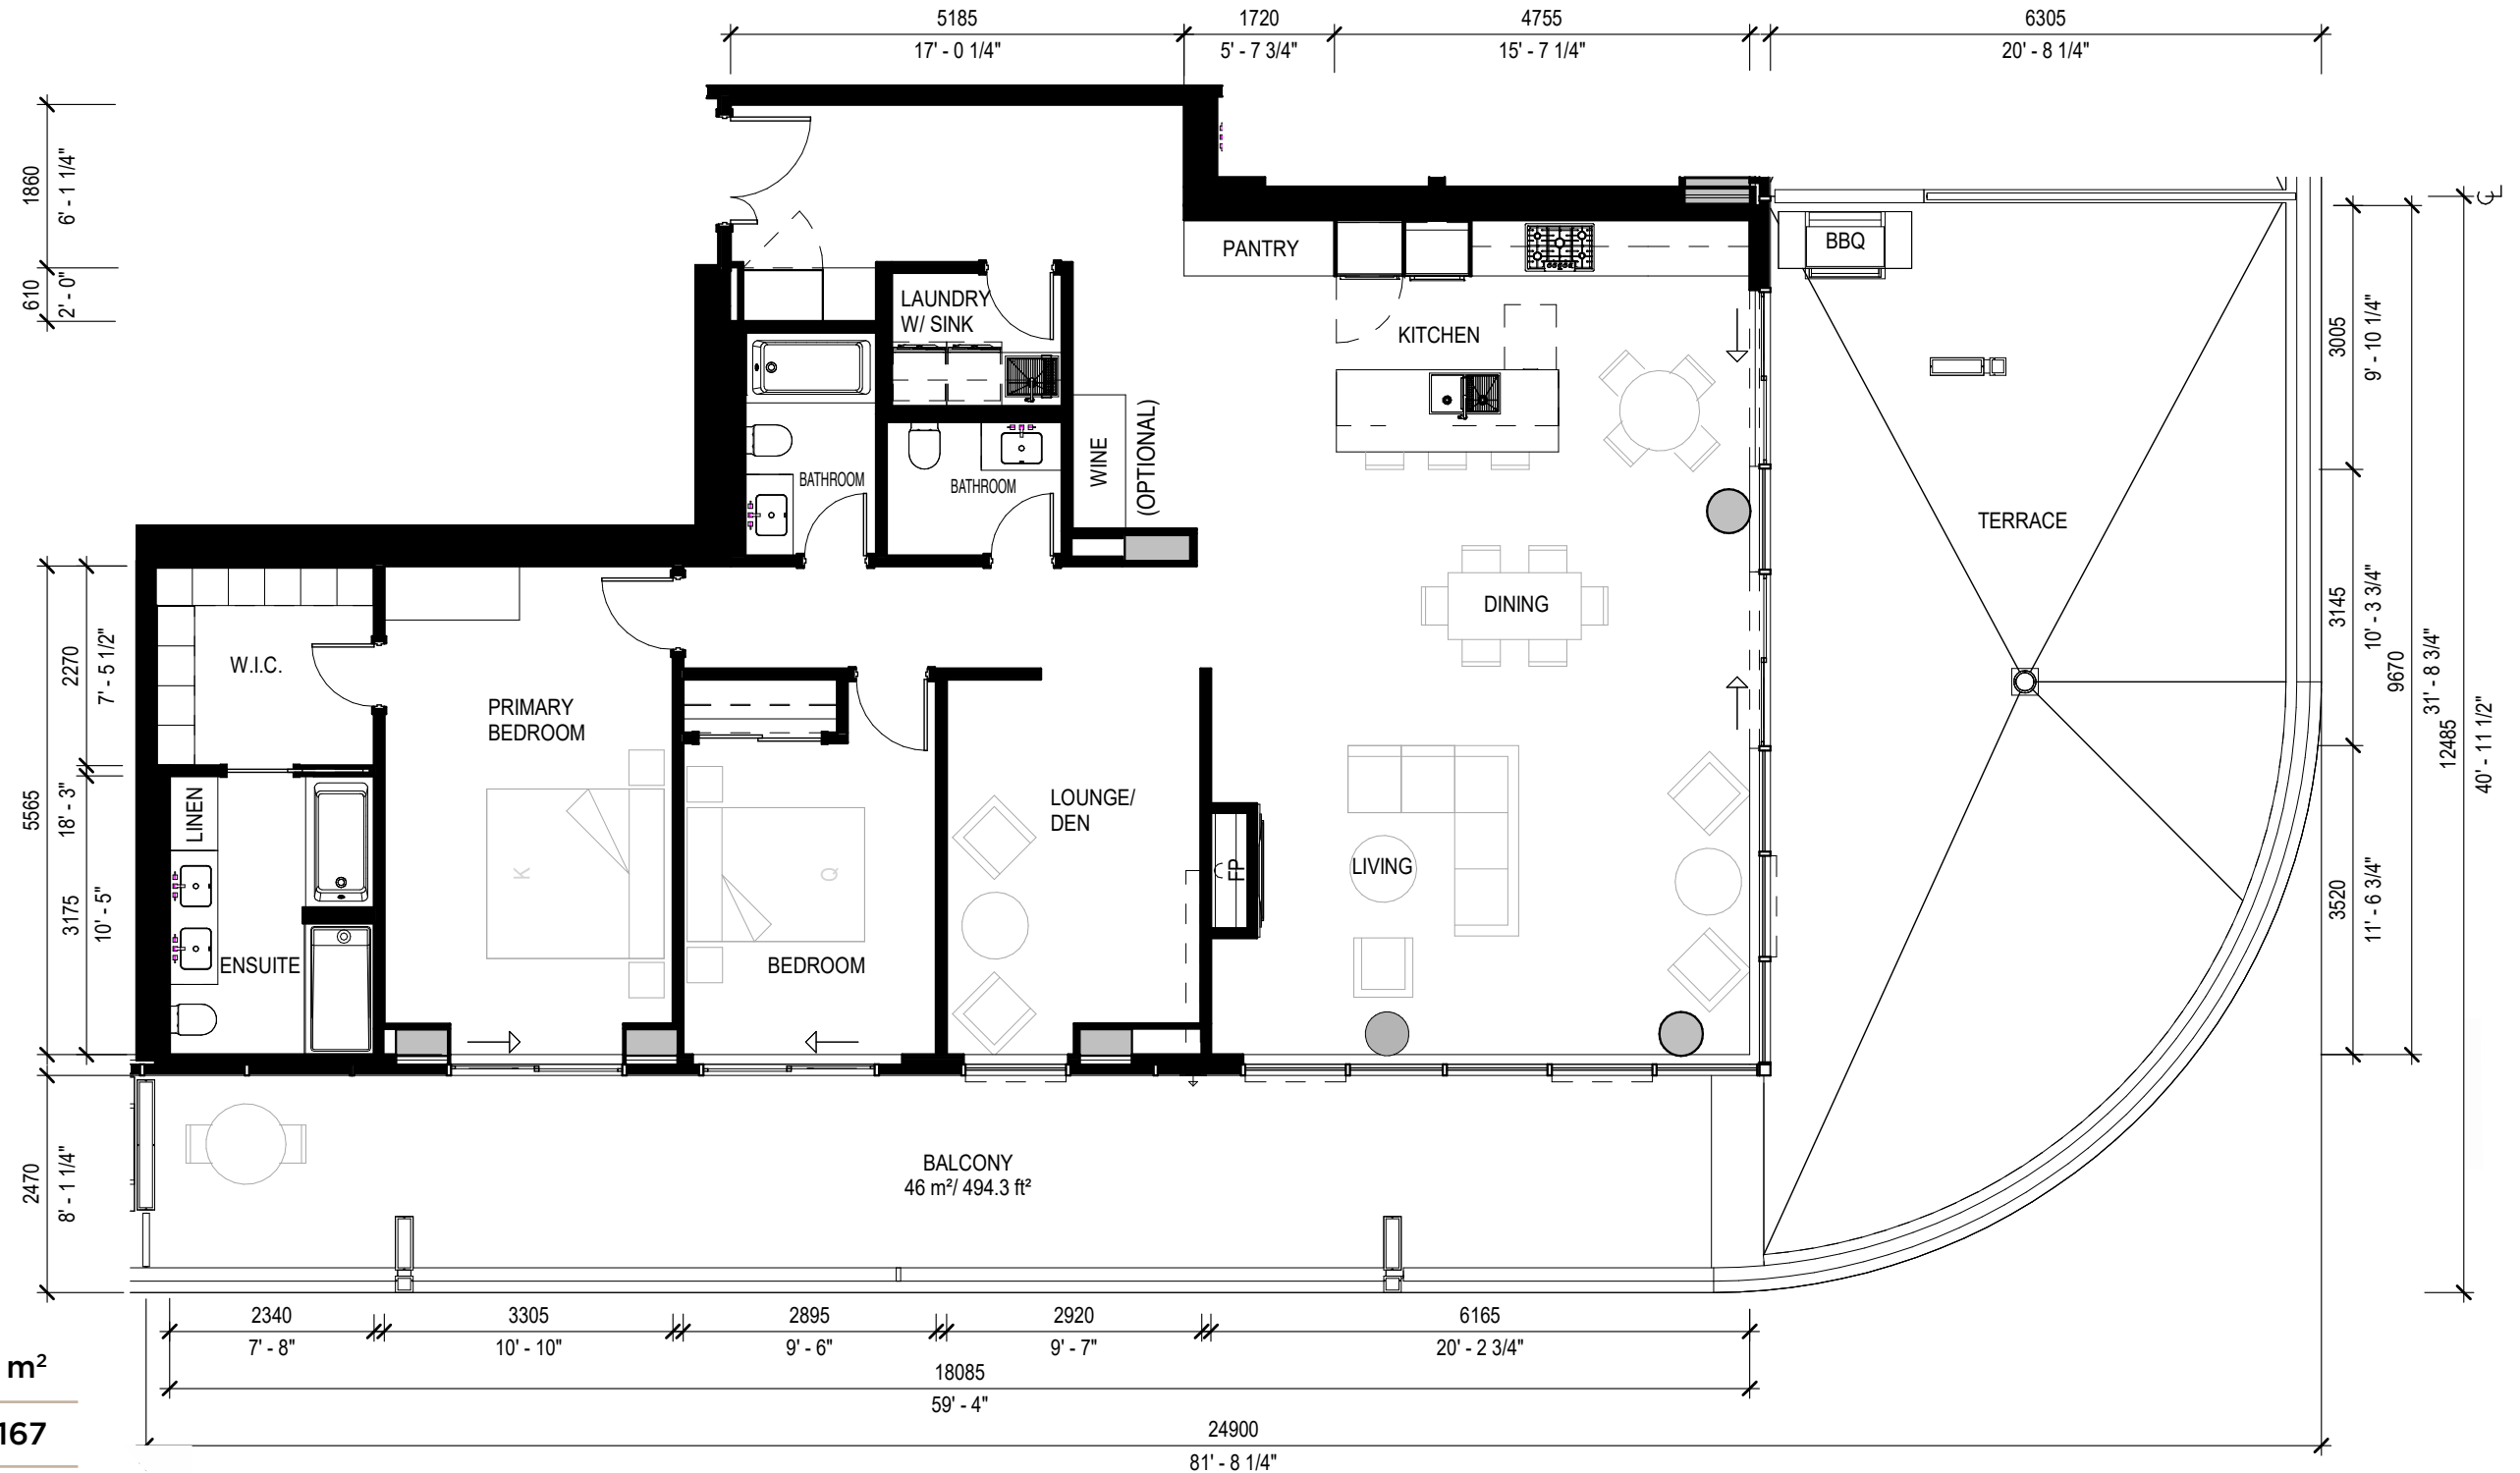

PENTHOUSE 2 BEDROOM + DEN

PLAN D

	Sq. Ft.	m ²
Interior	1,798	167
Exterior	1,227	114
Total Living	3,025	281

UNITS: 1702

3 OTHER 2 BEDROOM (LARGE) + DEN PENTHOUSE PLANS (1,539 TO 1,798 SQ. FT.)