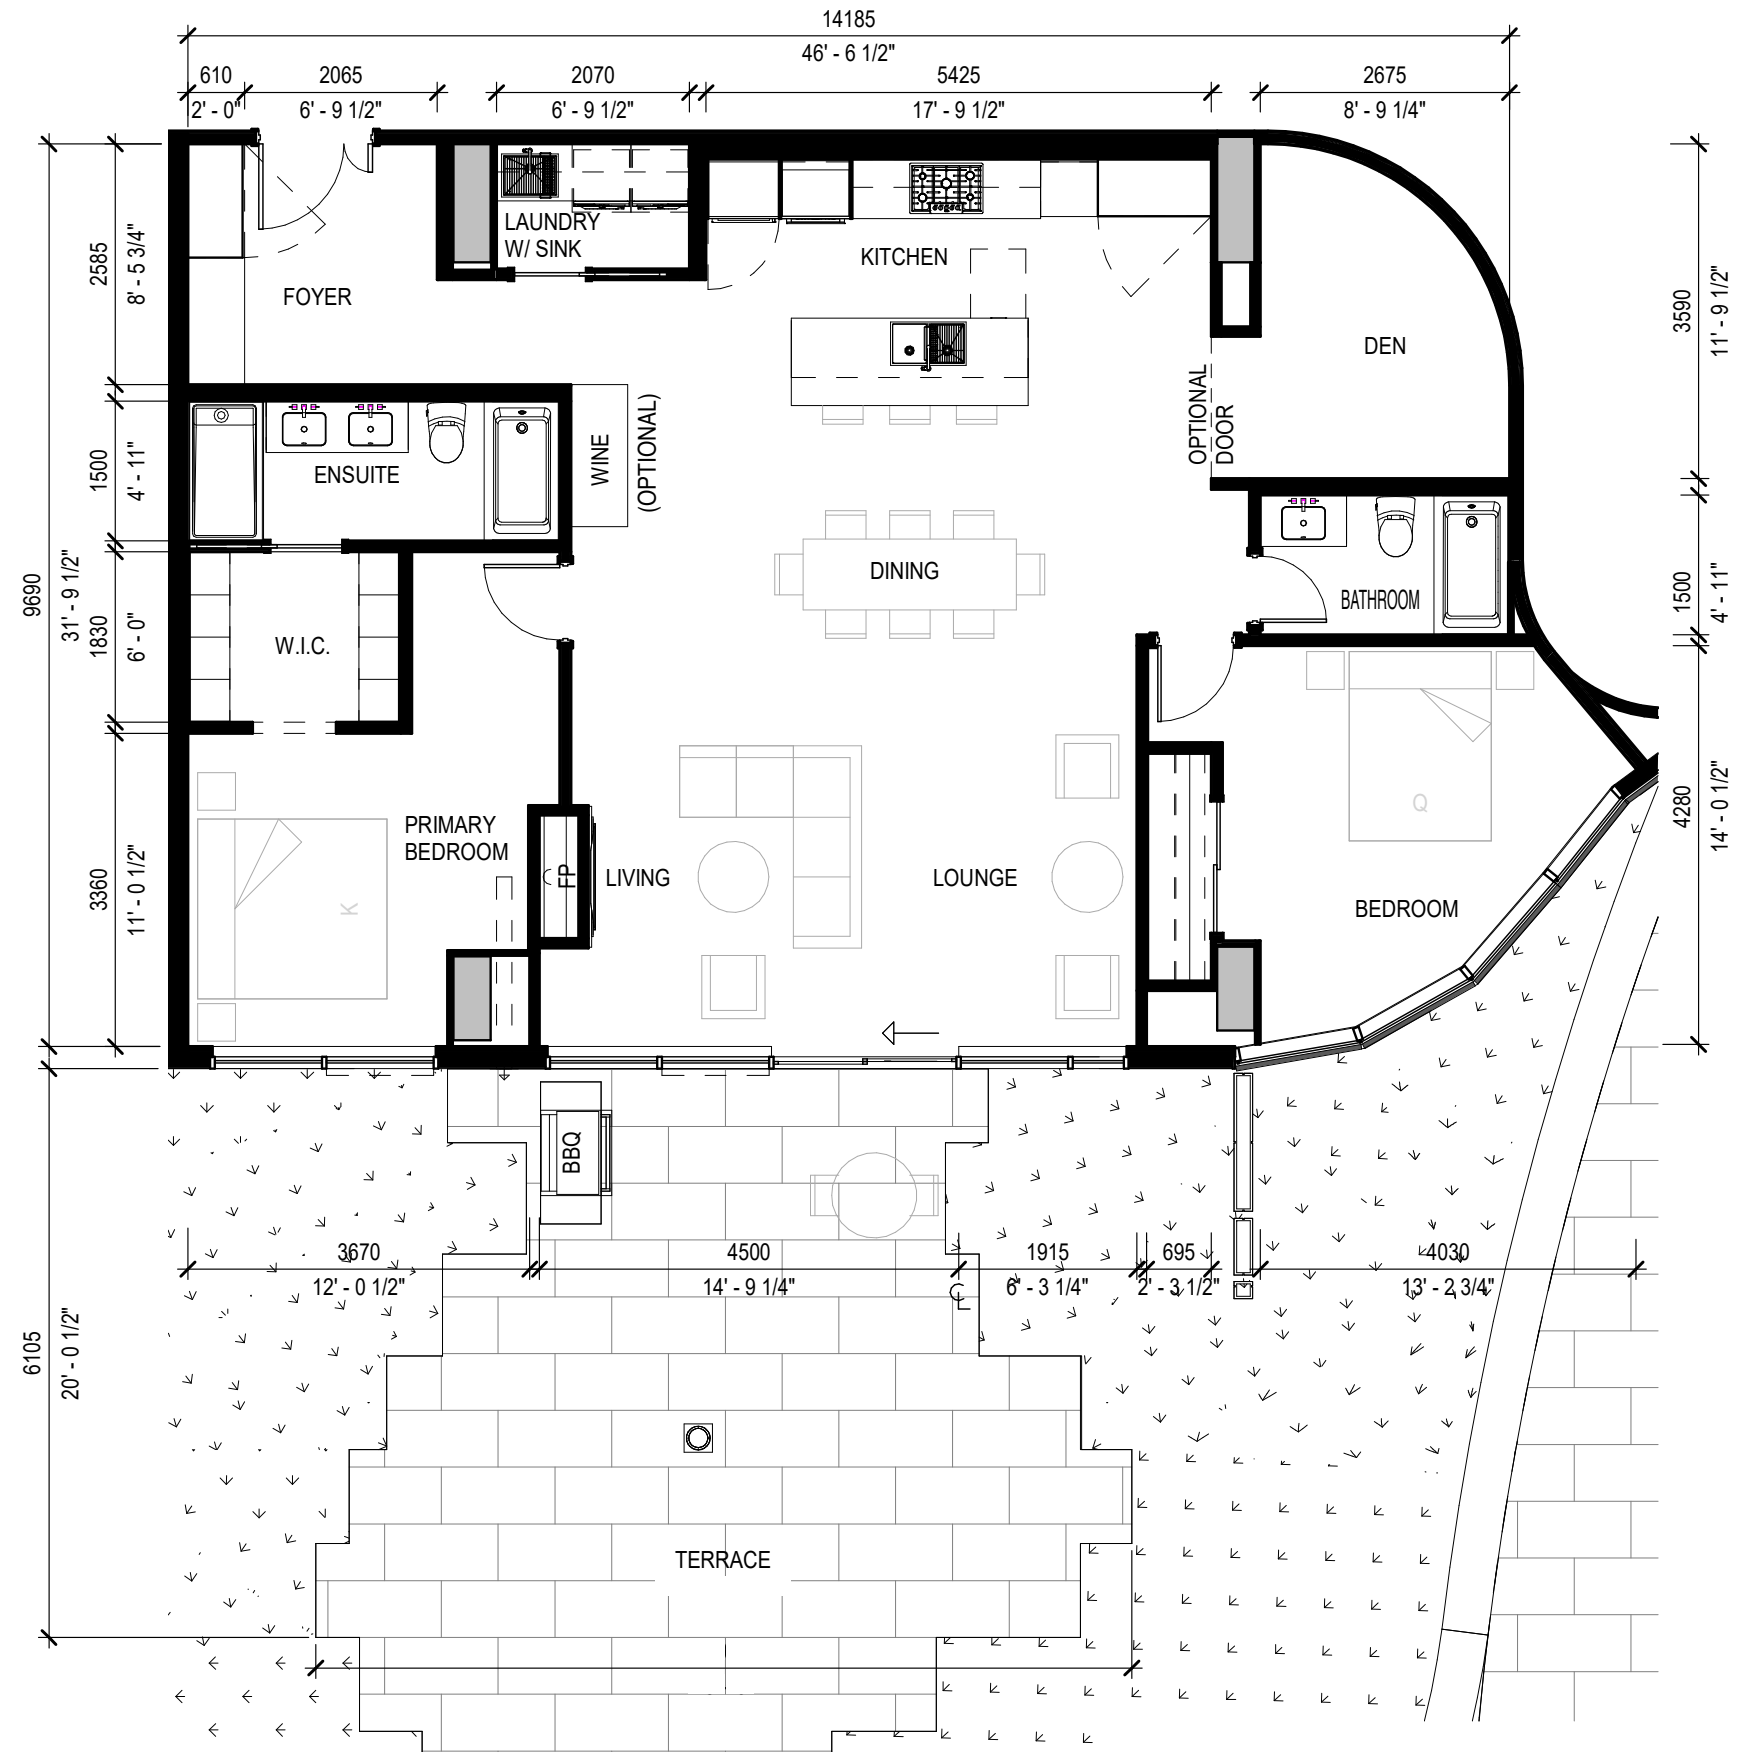

# GARDEN TERRACE PENTHOUSE

## 2 BEDROOM (LARGE) + DEN

### PLAN A

	Sq. Ft.	m <sup>2</sup>
Interior	1,539	143
Exterior	570	53
<b>Total Living</b>	<b>2,109</b>	<b>196</b>

UNITS: 607

3 OTHER 2 BEDROOM (LARGE) + DEN PENTHOUSE PLANS (1,539 TO 1,798 SQ. FT.)