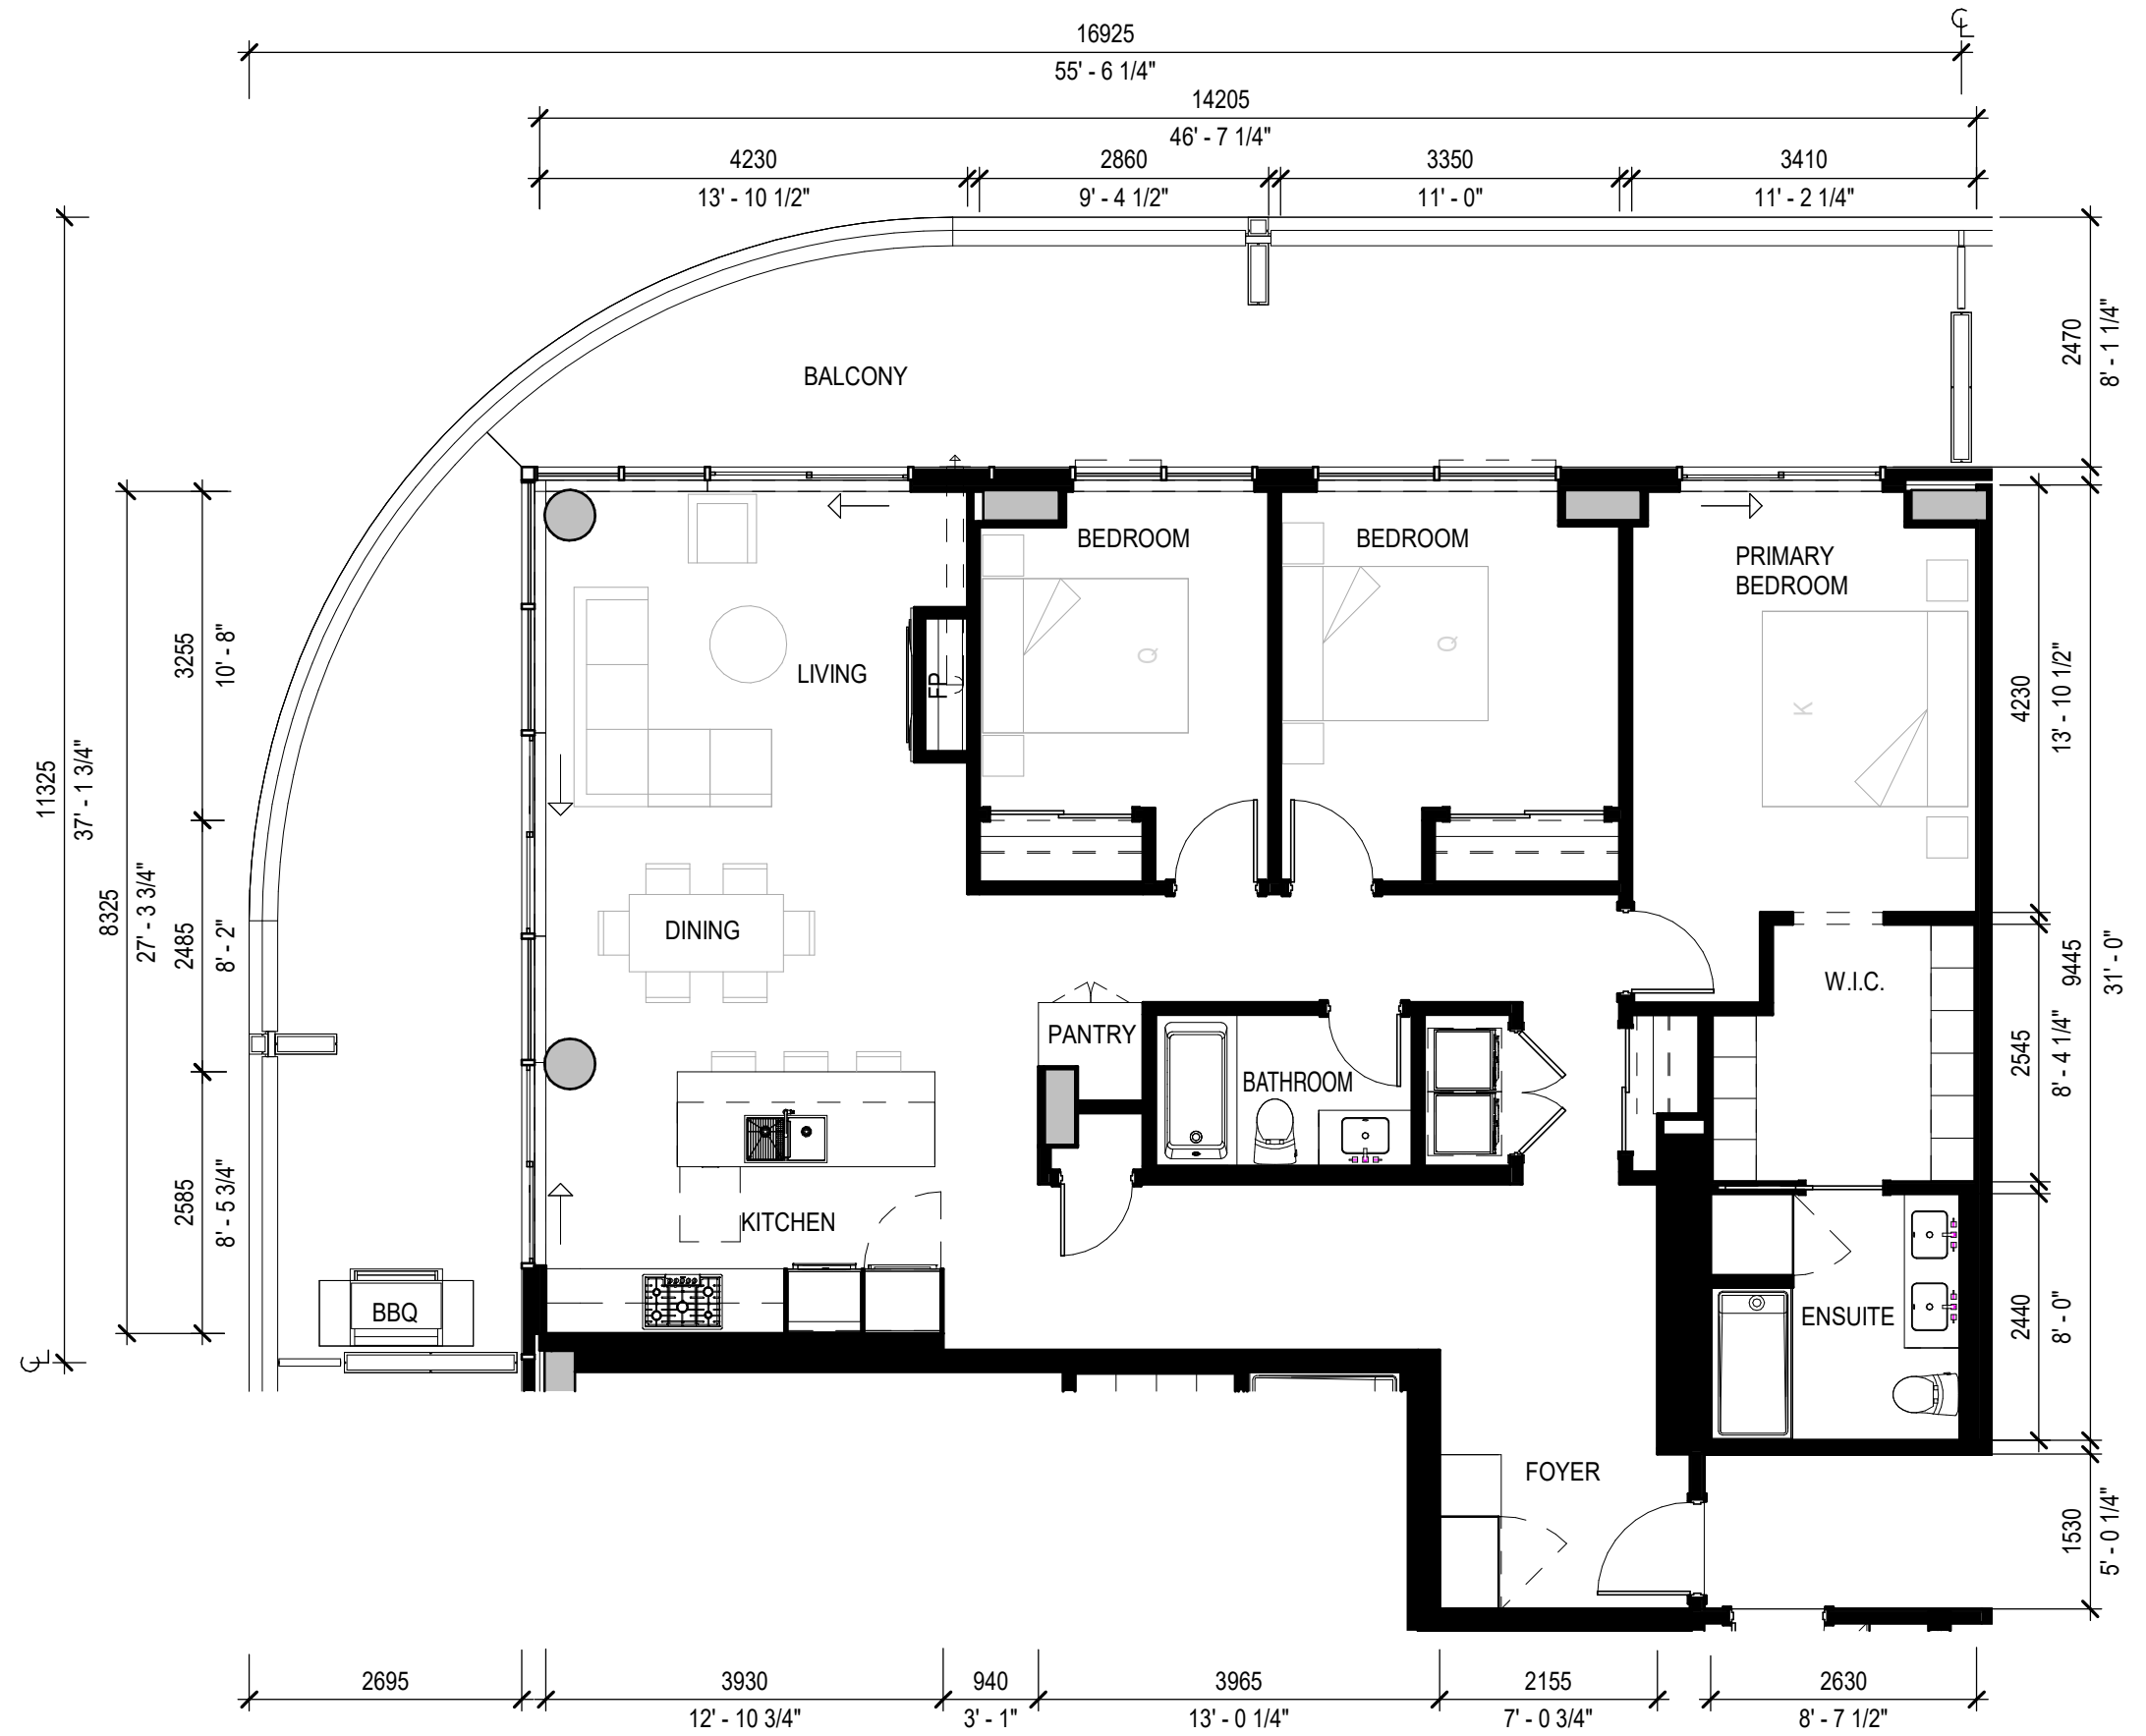

3 BEDROOM

PLAN A

	Sq. Ft.	m ²
Interior	1,475	137
Exterior	592	55
Total Living	2,067	192

UNITS: 1211 - 1311

NO OTHER 3 BEDROOM PLANS

ACDF
ARCHITECTURE

zeidler
ARCHITECTURE