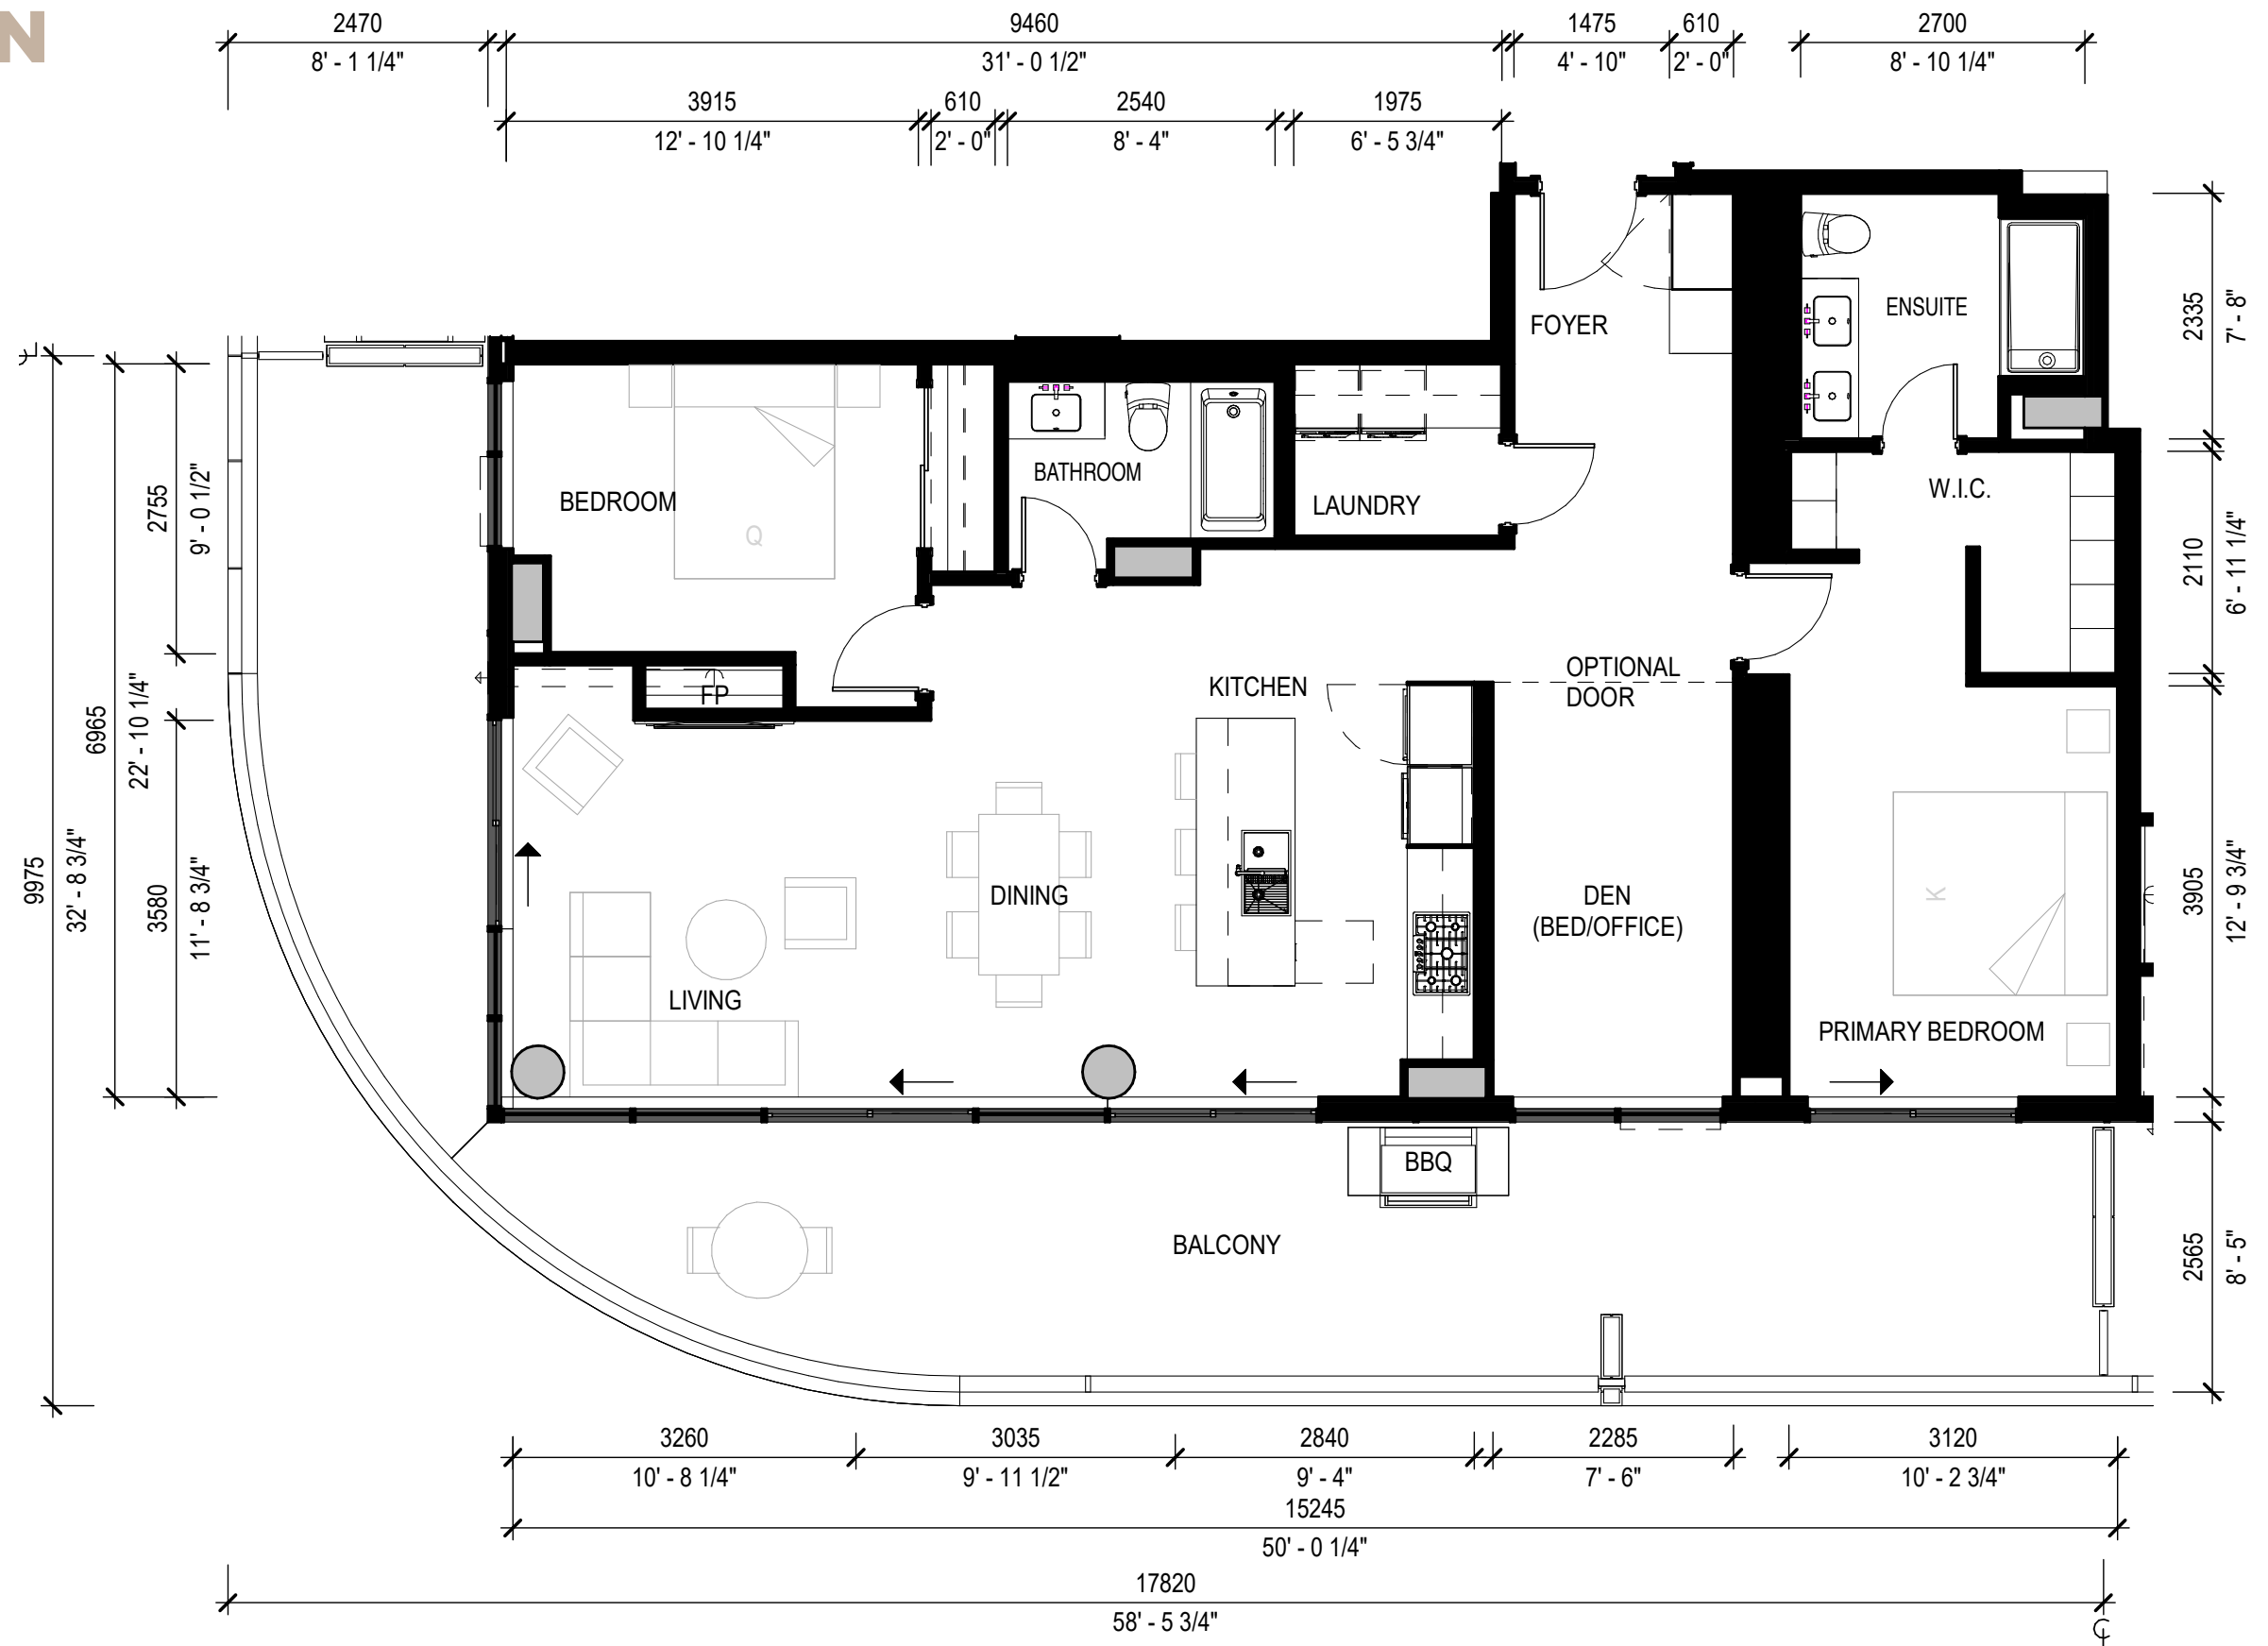

2 BEDROOM + DEN

PLAN I

	Sq. Ft.	m ²
Interior	1,324	123
Exterior	603	56
Total Living	1,927	179

UNITS: 711 - 811 - 911 - 1011 - 1111

8 OTHER 2 BEDROOM + DEN PLANS (990 TO 1,324 SQ. FT.)