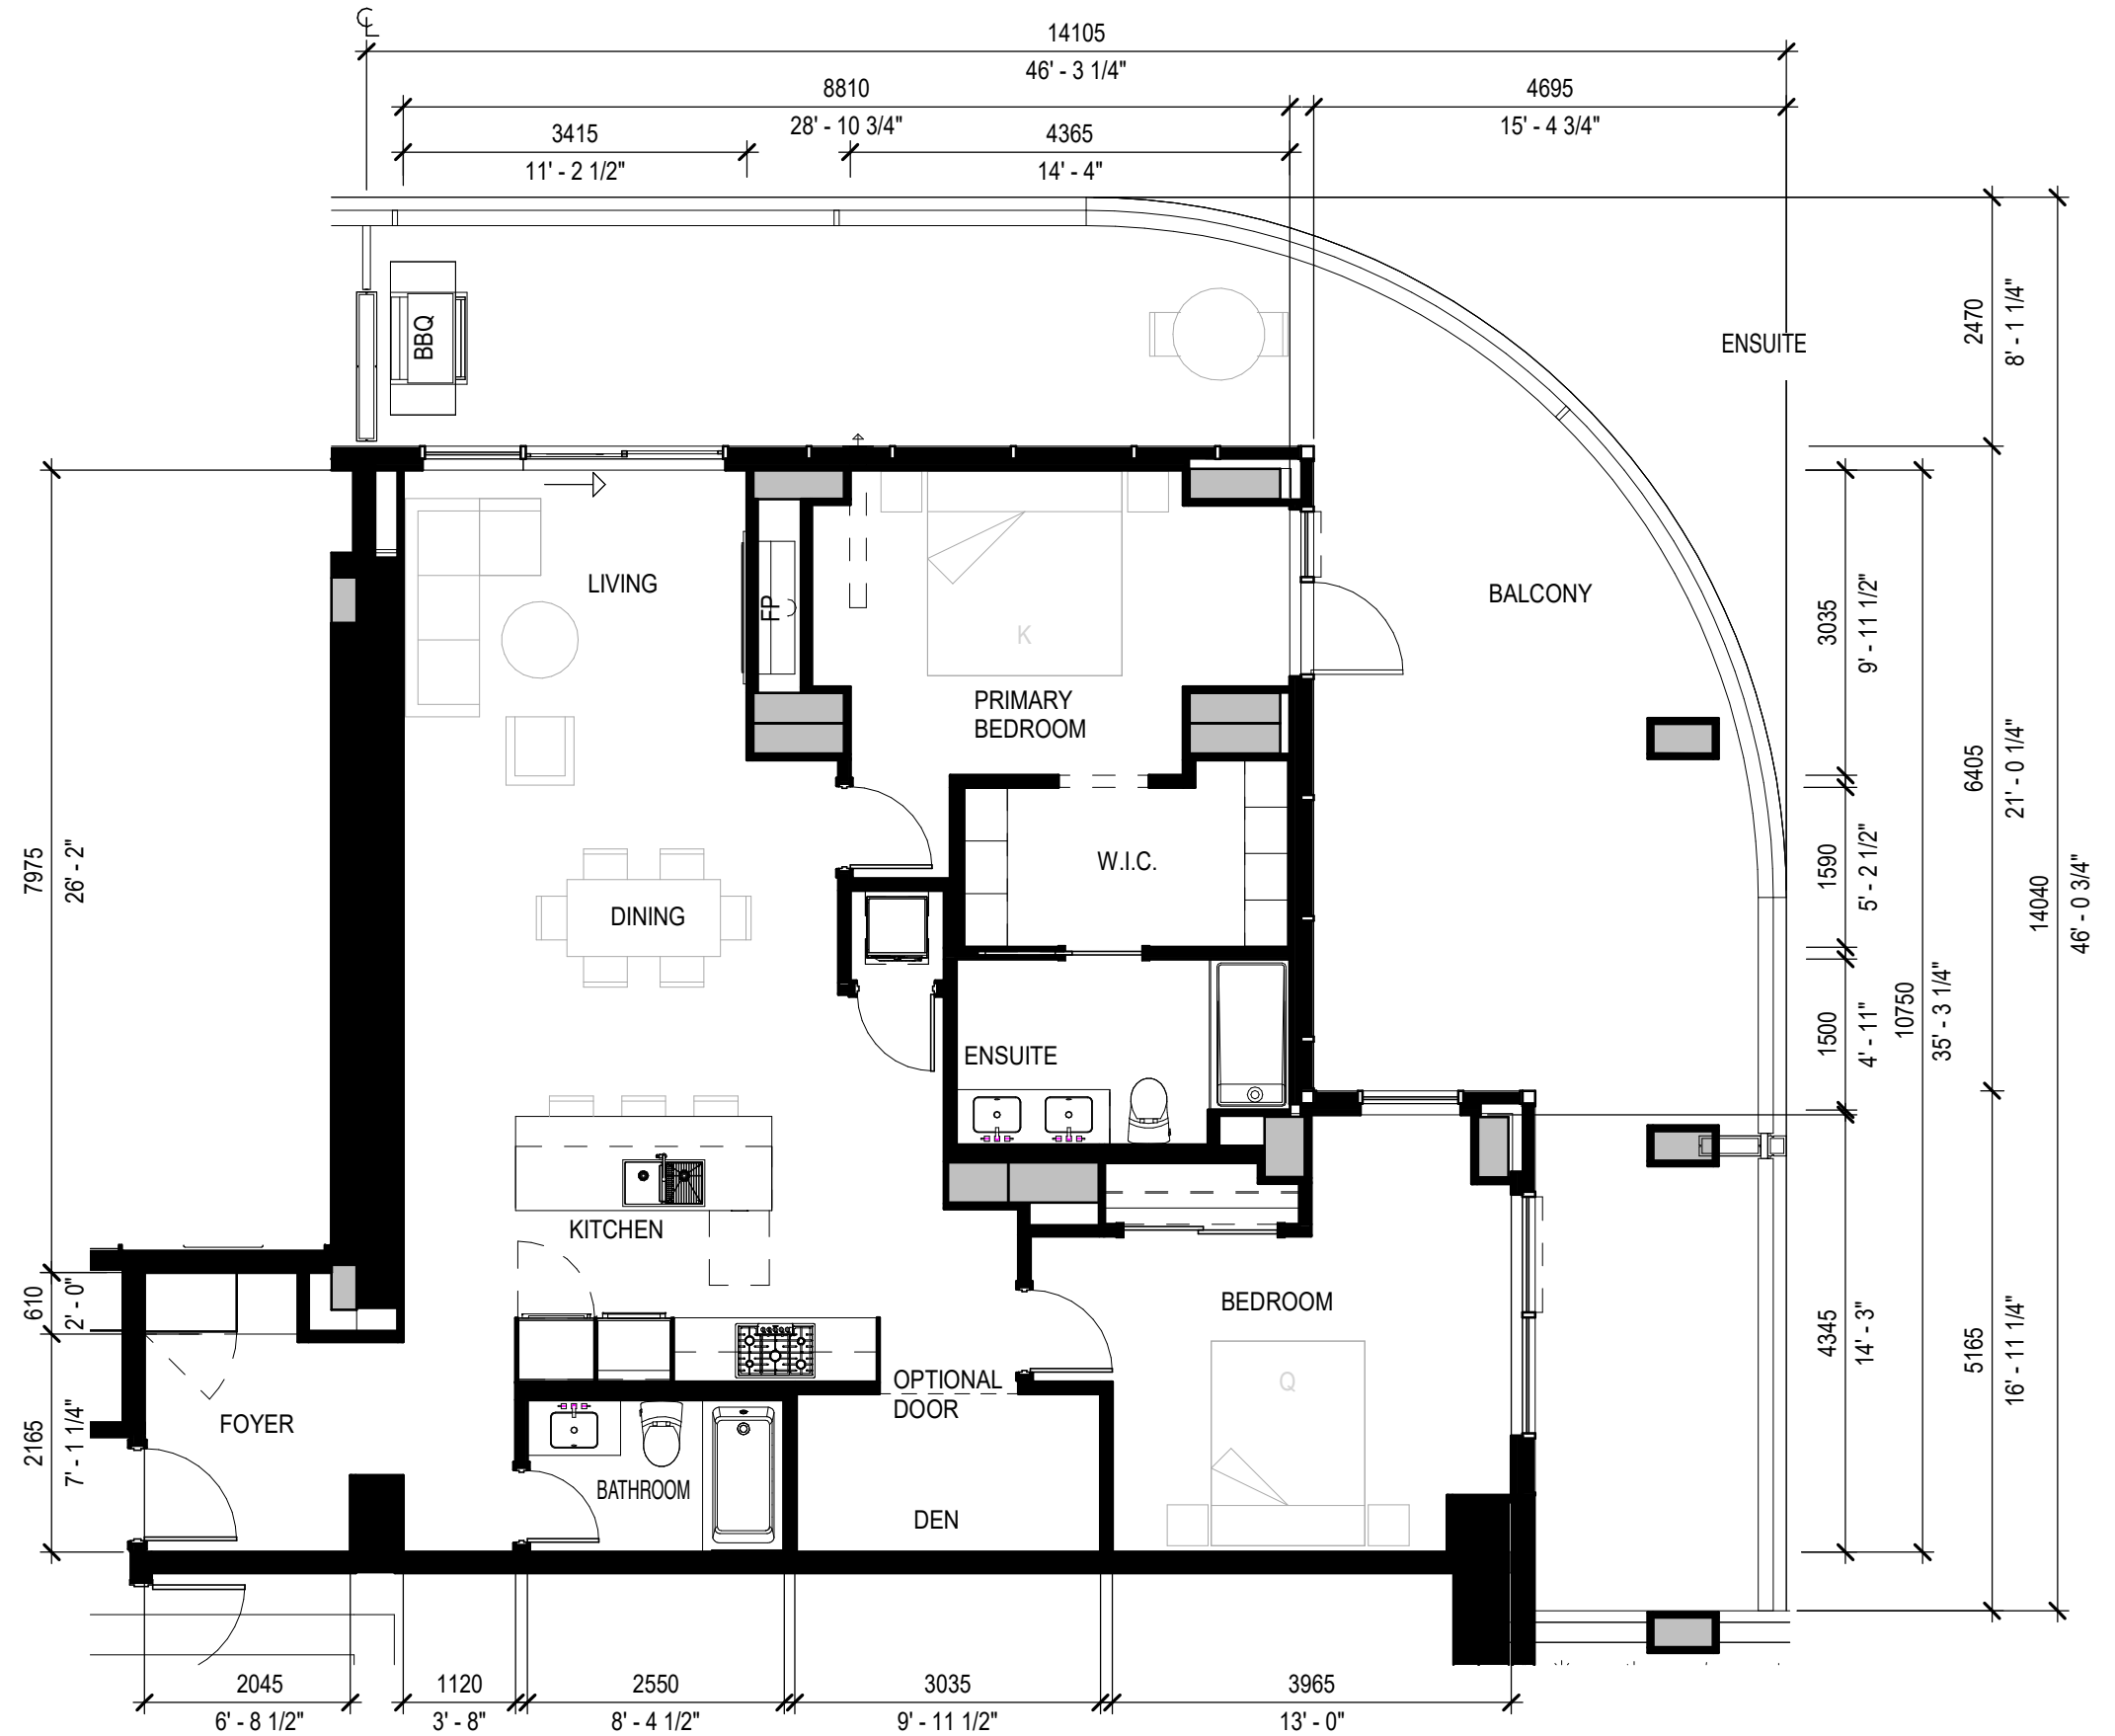

2 BEDROOM + DEN

PLAN H

	Sq. Ft.	m ²
Interior	1,313	122
Exterior	721	67
Total Living	2,034	189

UNITS: 401 - 501

8 OTHER 2 BEDROOM + DEN PLANS (990 TO 1,324 SQ. FT.)