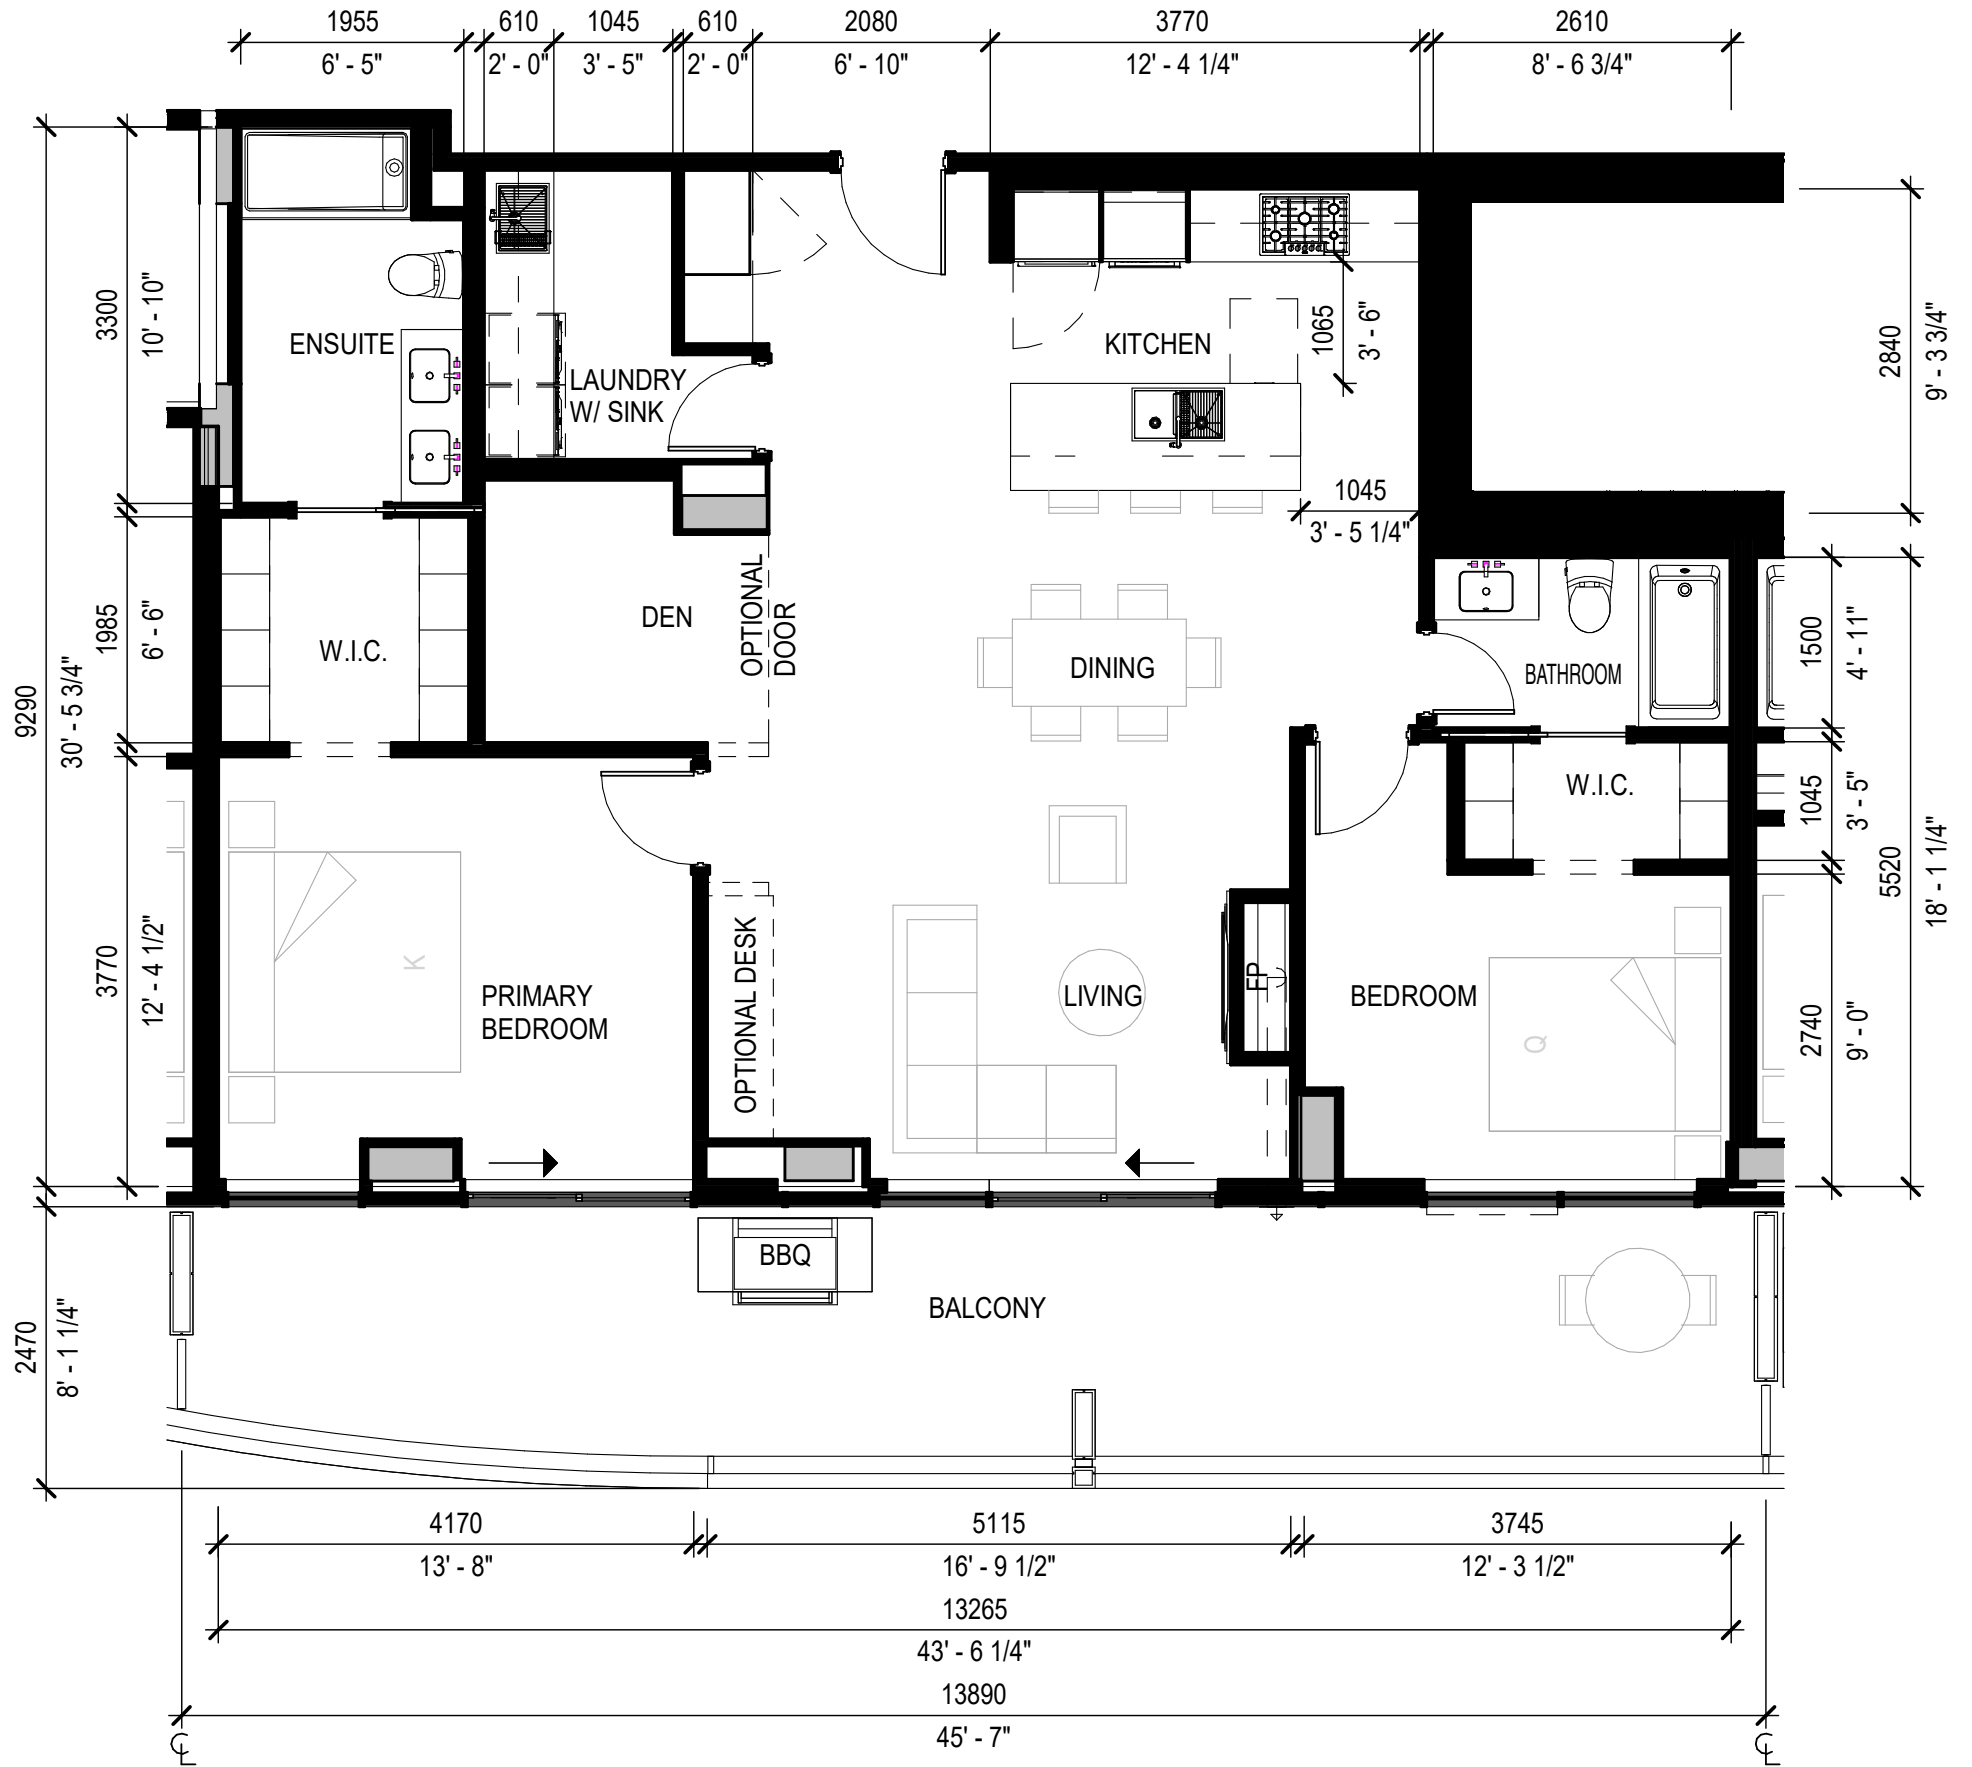

2 BEDROOM + DEN

PLAN G

	Sq. Ft.	m ²
Interior	1,249	116
Exterior	366	34
Total Living	1,615	150

UNITS: 1605

8 OTHER 2 BEDROOM + DEN PLANS (990 TO 1,324 SQ. FT.)