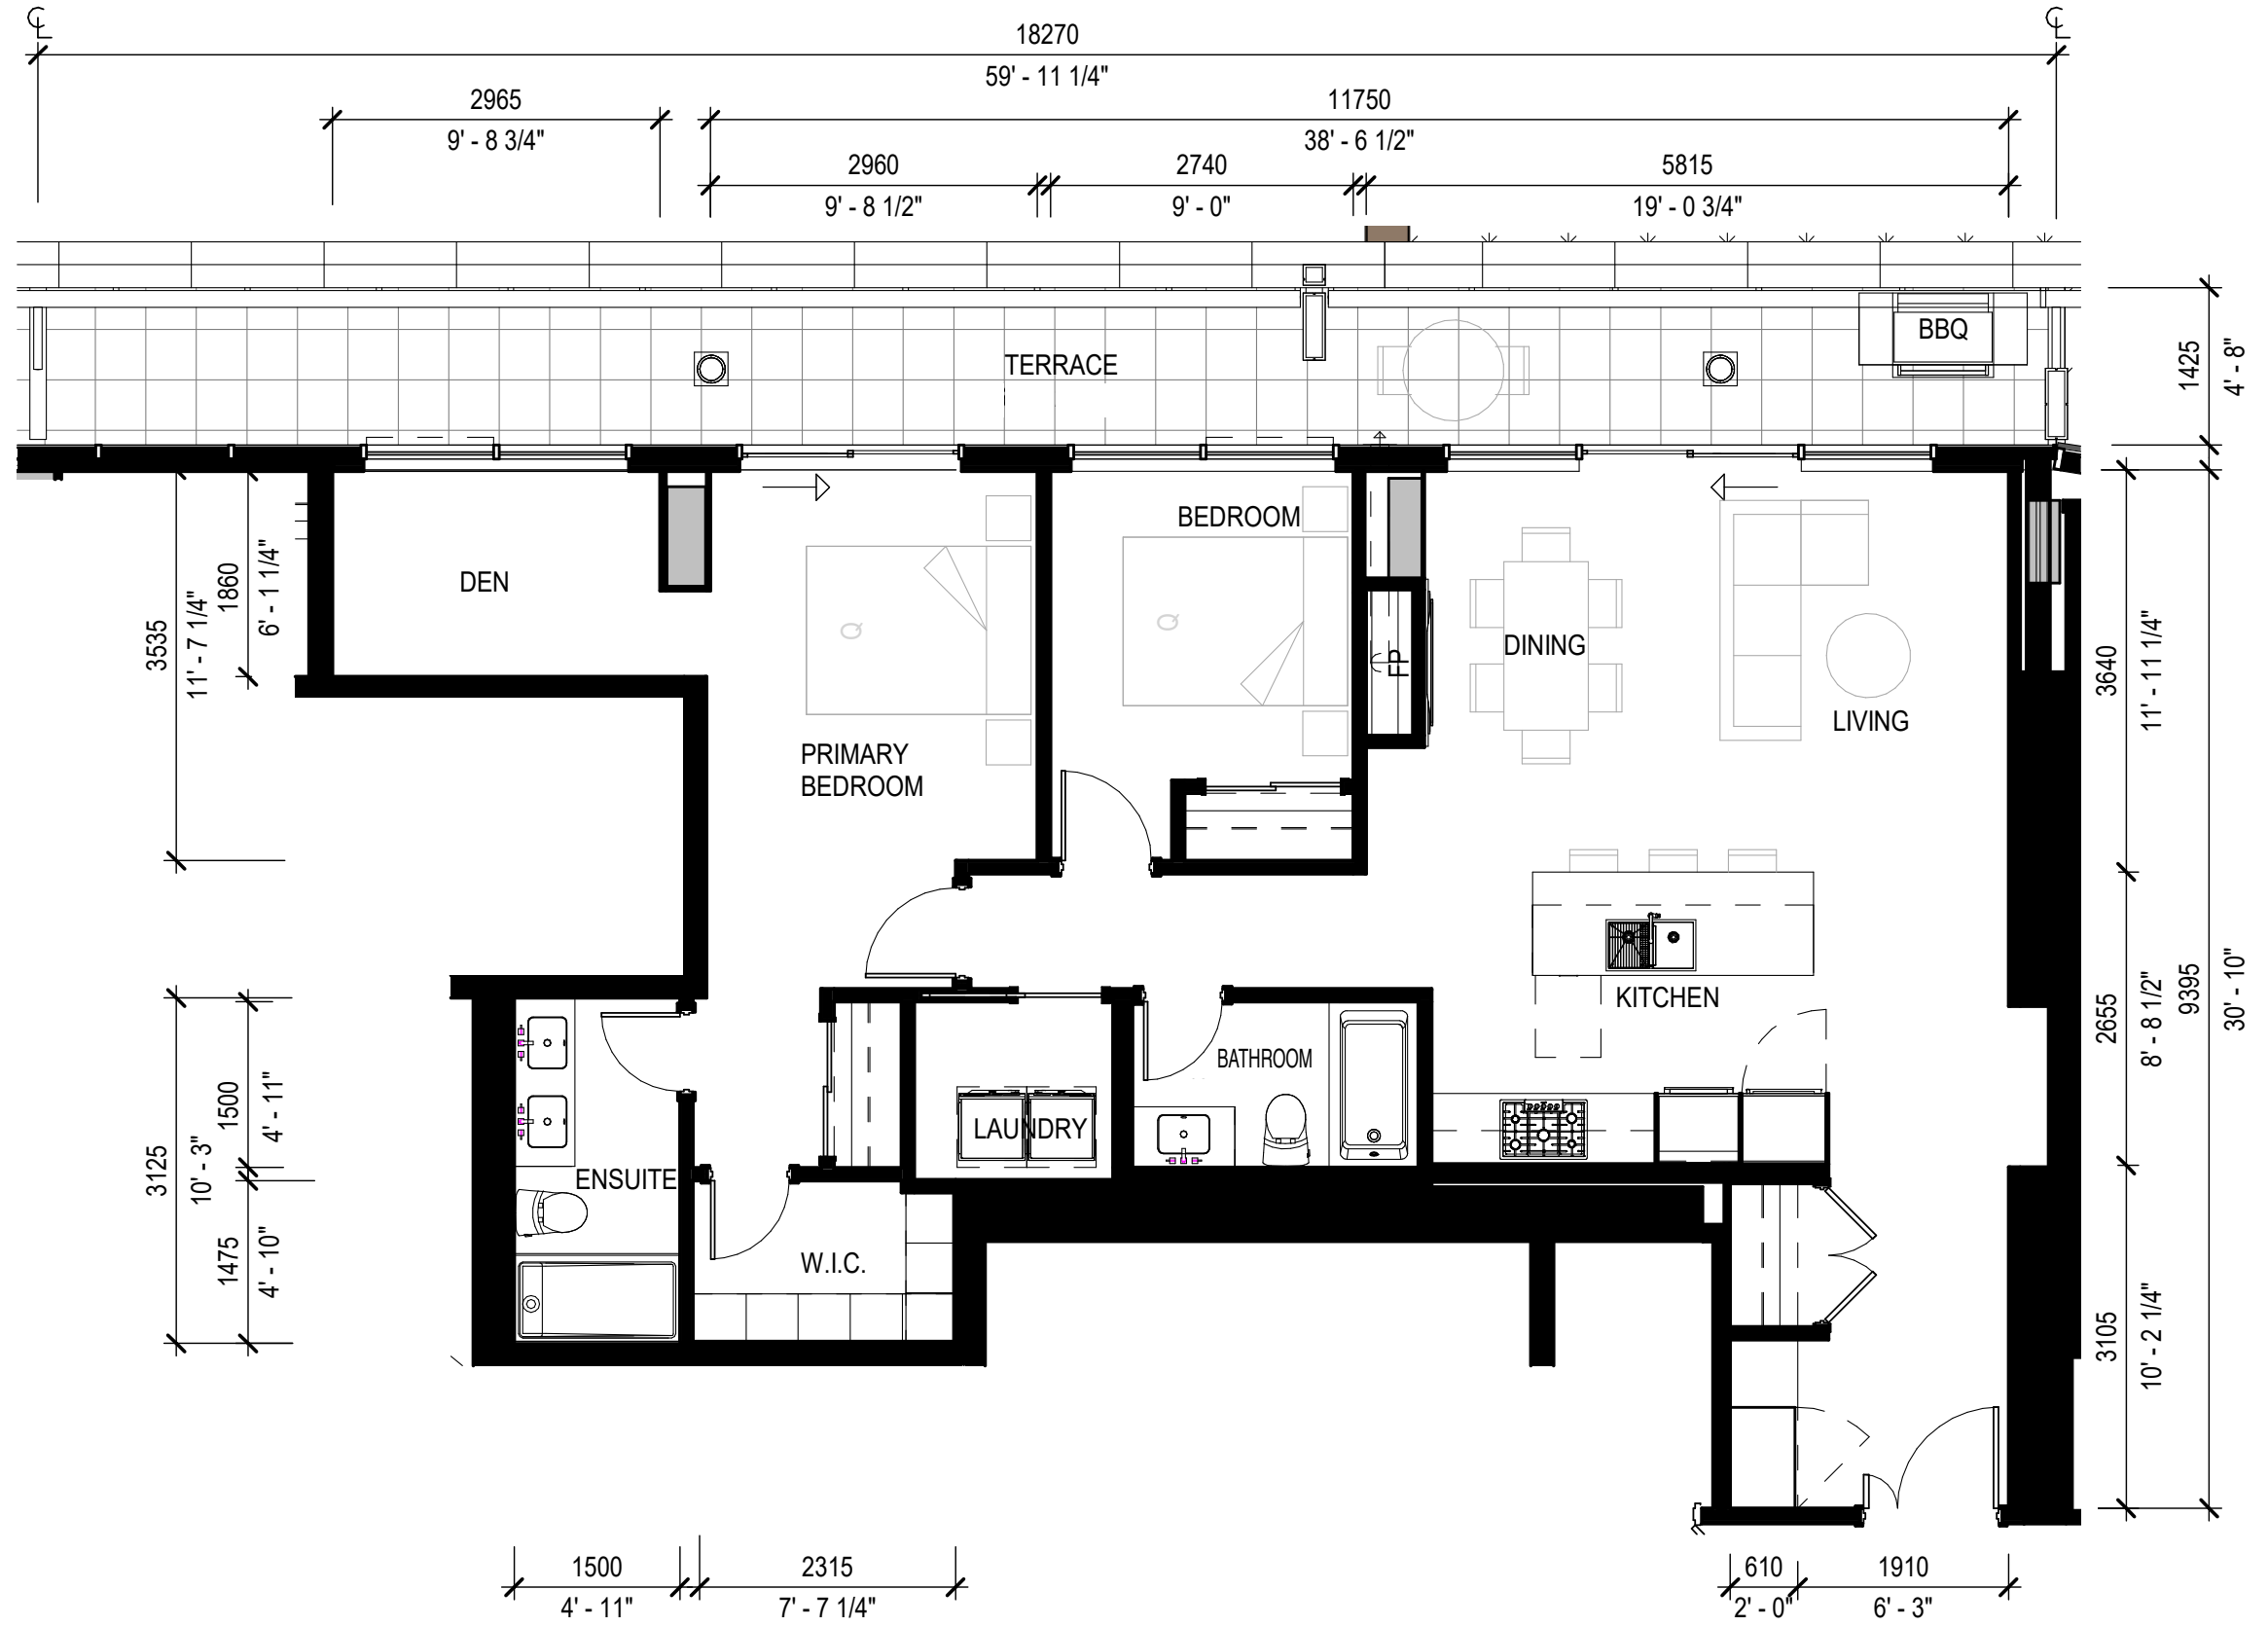

2 BEDROOM + DEN

PLAN E

	Sq. Ft.	m ²
Interior	1,184	110
Exterior	280	26
Total Living	1,464	136

UNITS: 610
8 OTHER 2 BEDROOM + DEN PLANS (990 TO 1,324 SQ. FT.)