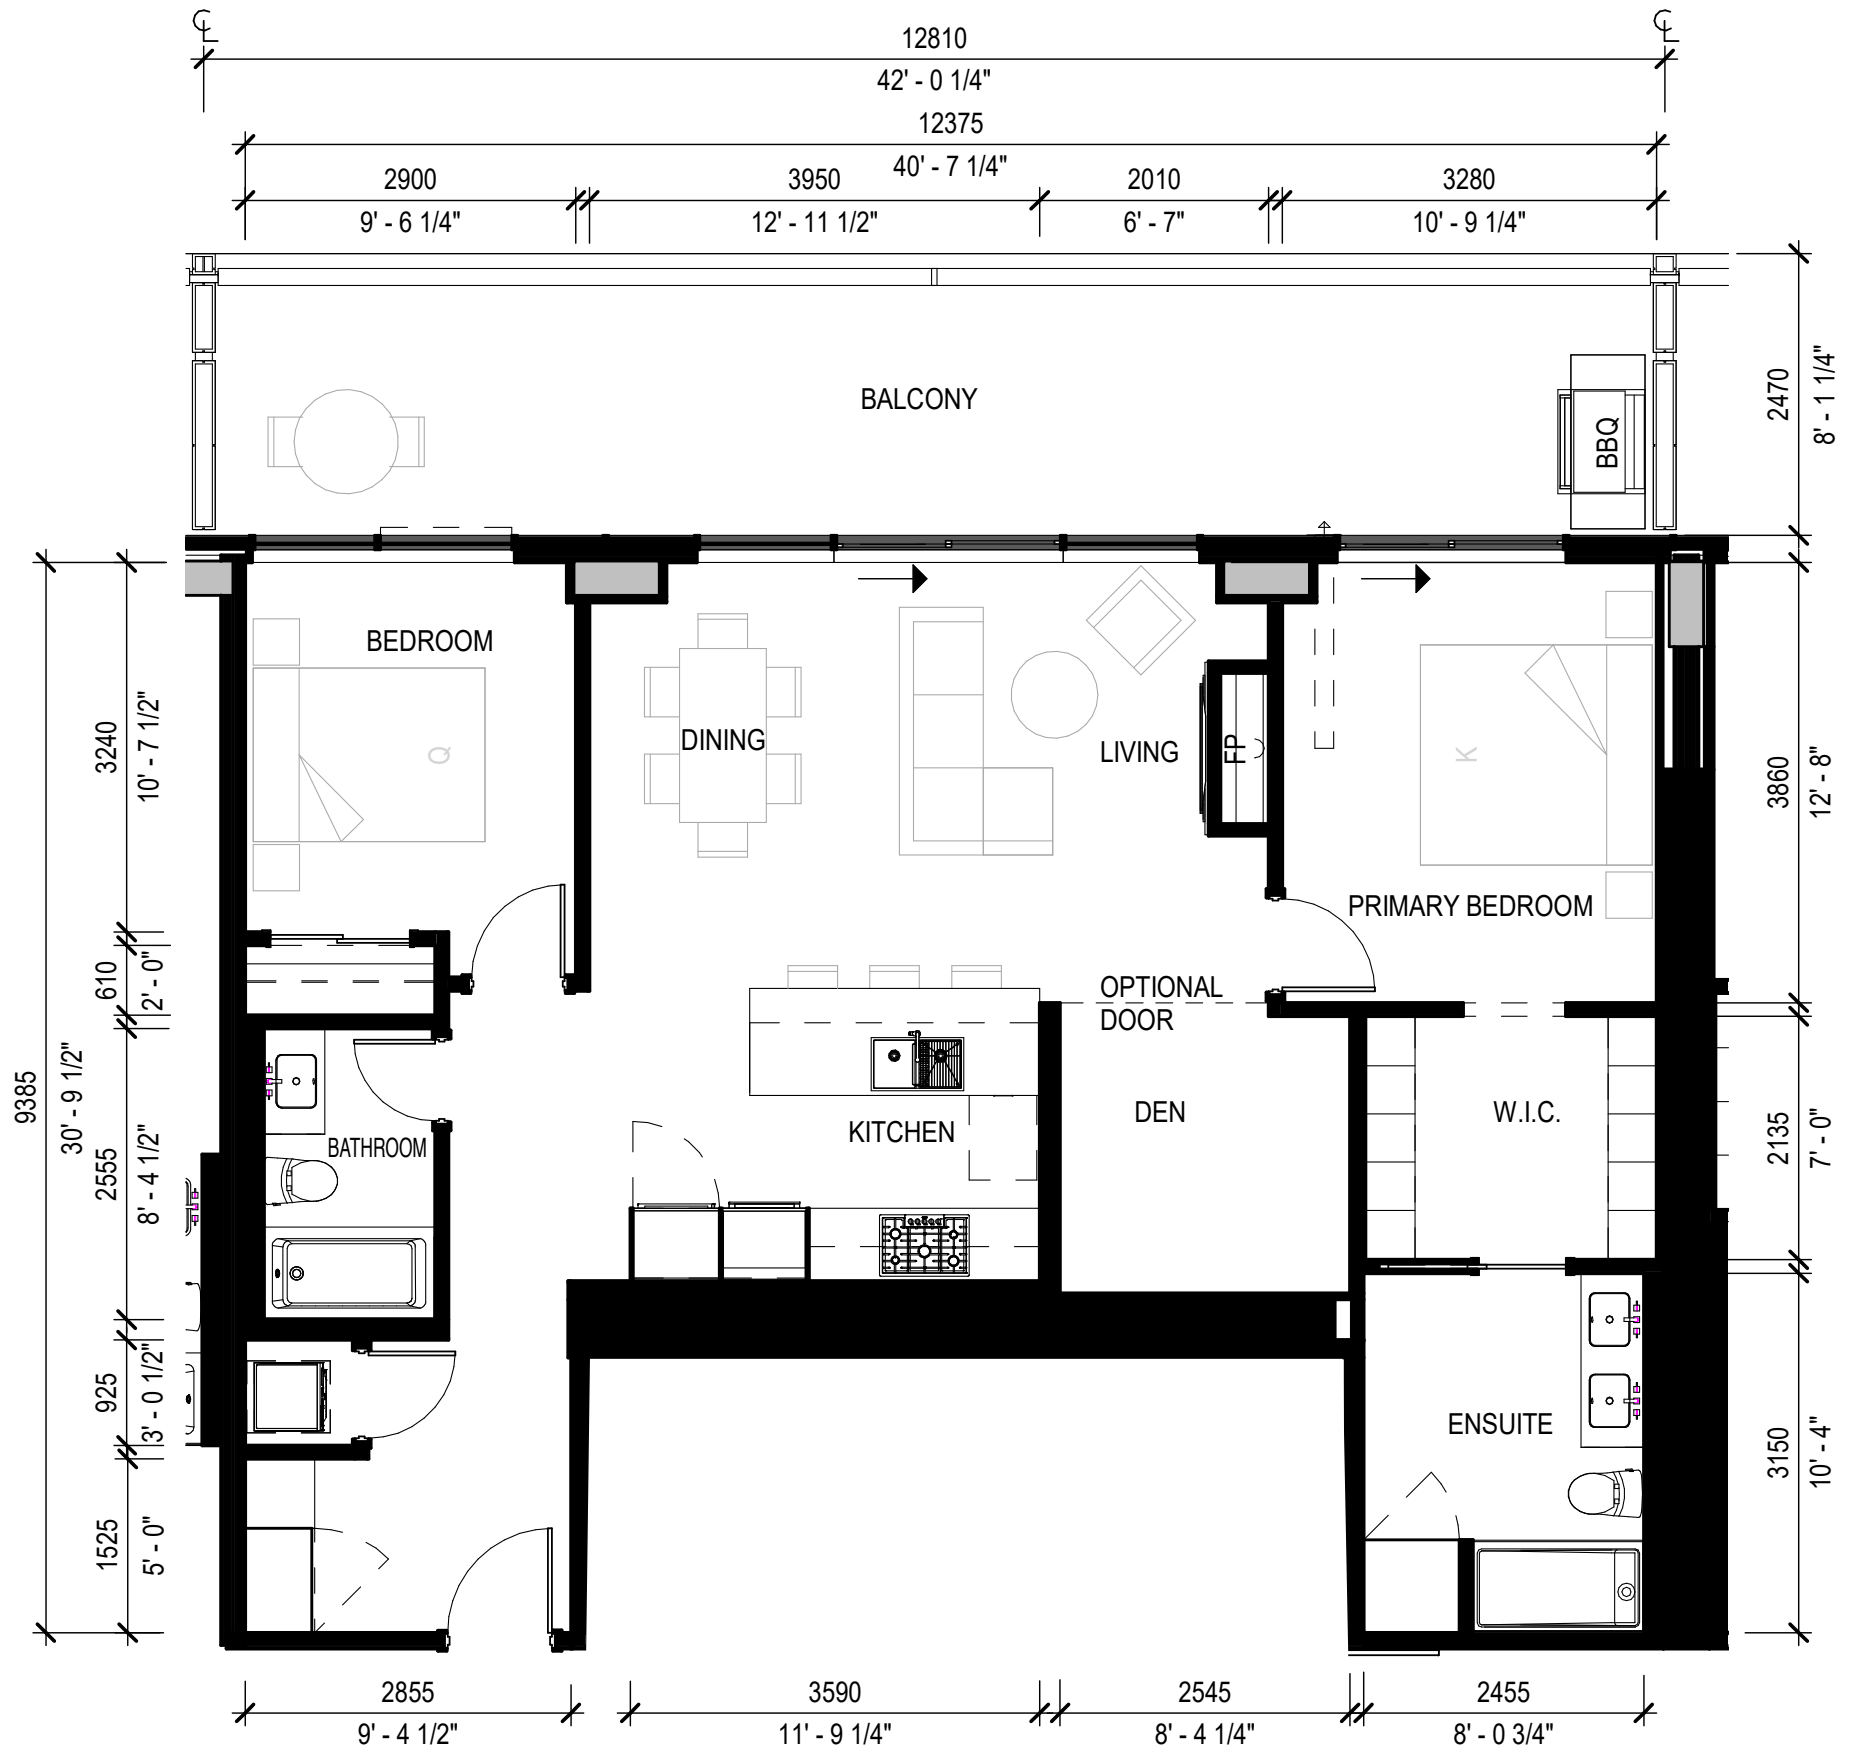

2 BEDROOM + DEN

PLAN D

	Sq. Ft.	m ²
Interior	1,141	106
Exterior	344	32
Total Living	1,485	138

UNITS: 713 - 813 - 913 - 1013 - 1113 - 1212 - 1312 - 1412

8 OTHER 2 BEDROOM + DEN PLANS (990 TO 1,324 SQ. FT.)