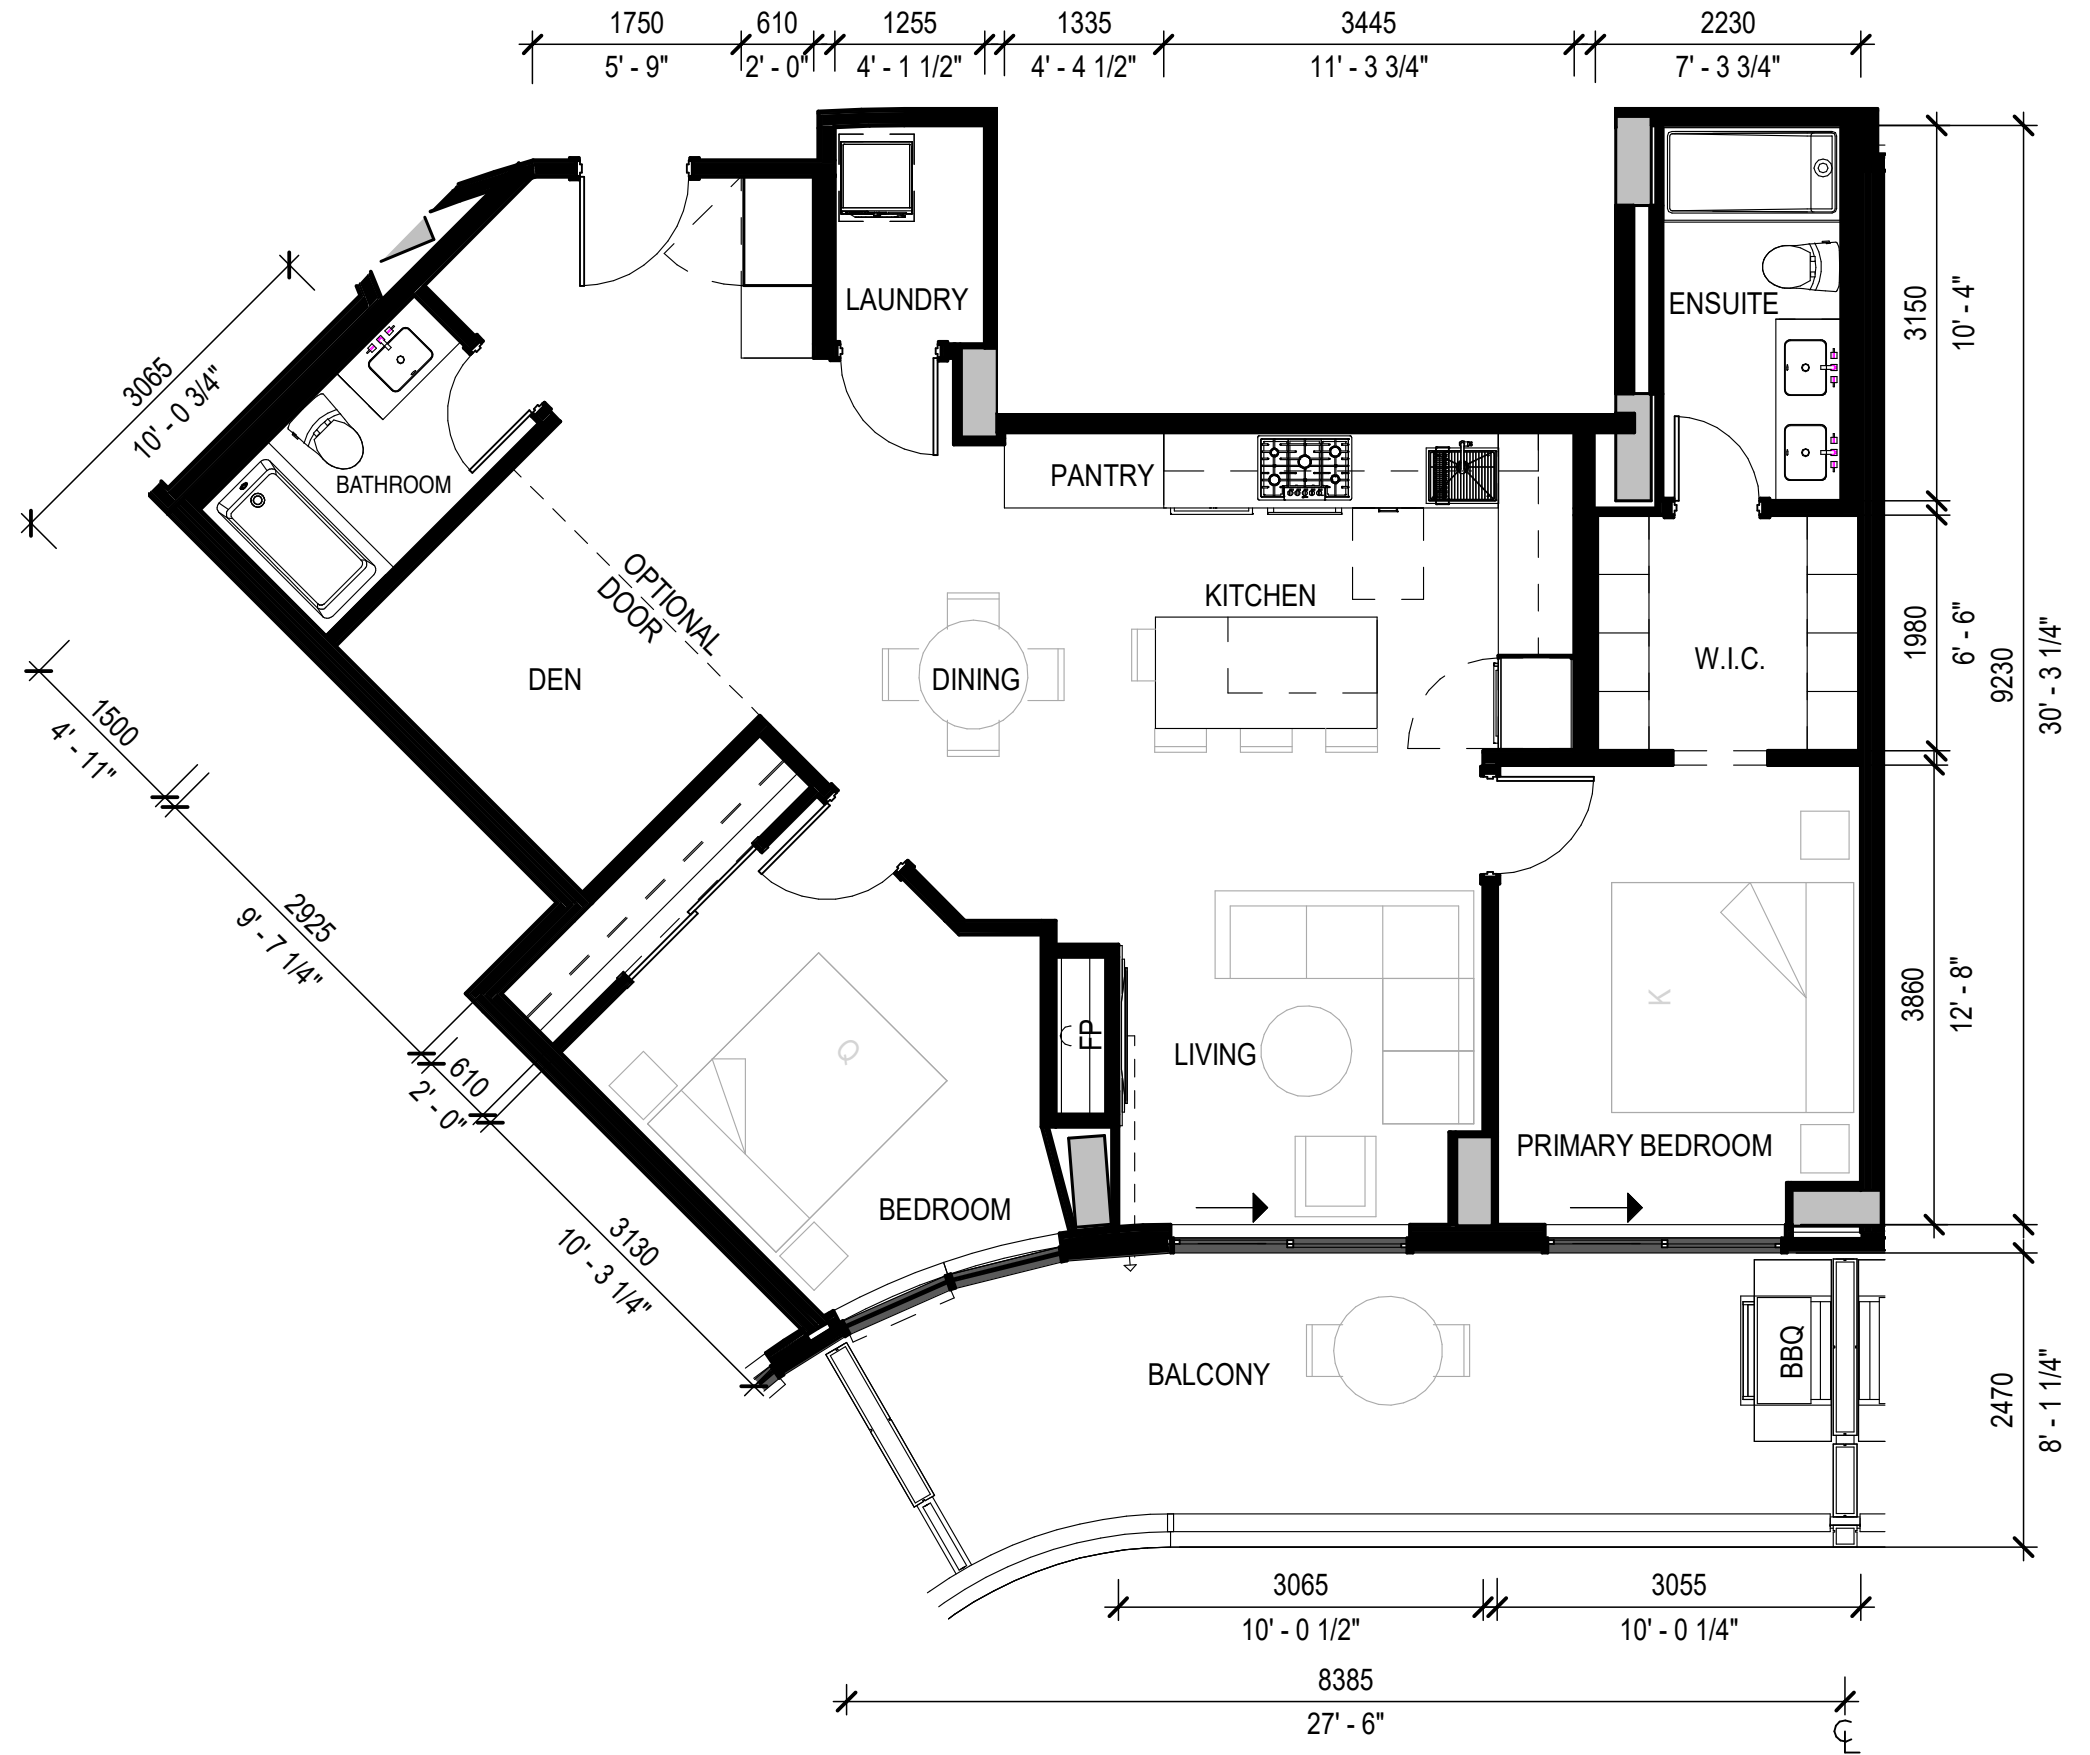

2 BEDROOM + DEN

PLAN B

	Sq. Ft.	m ²
Interior	1,109	103
Exterior	215	20
Total Living	1,324	123

UNITS: 706 - 806 - 906 - 1006 - 1106 - 1206 - 1306 - 1406 - 1506

8 OTHER 2 BEDROOM + DEN PLANS (990 TO 1,324 SQ. FT.)