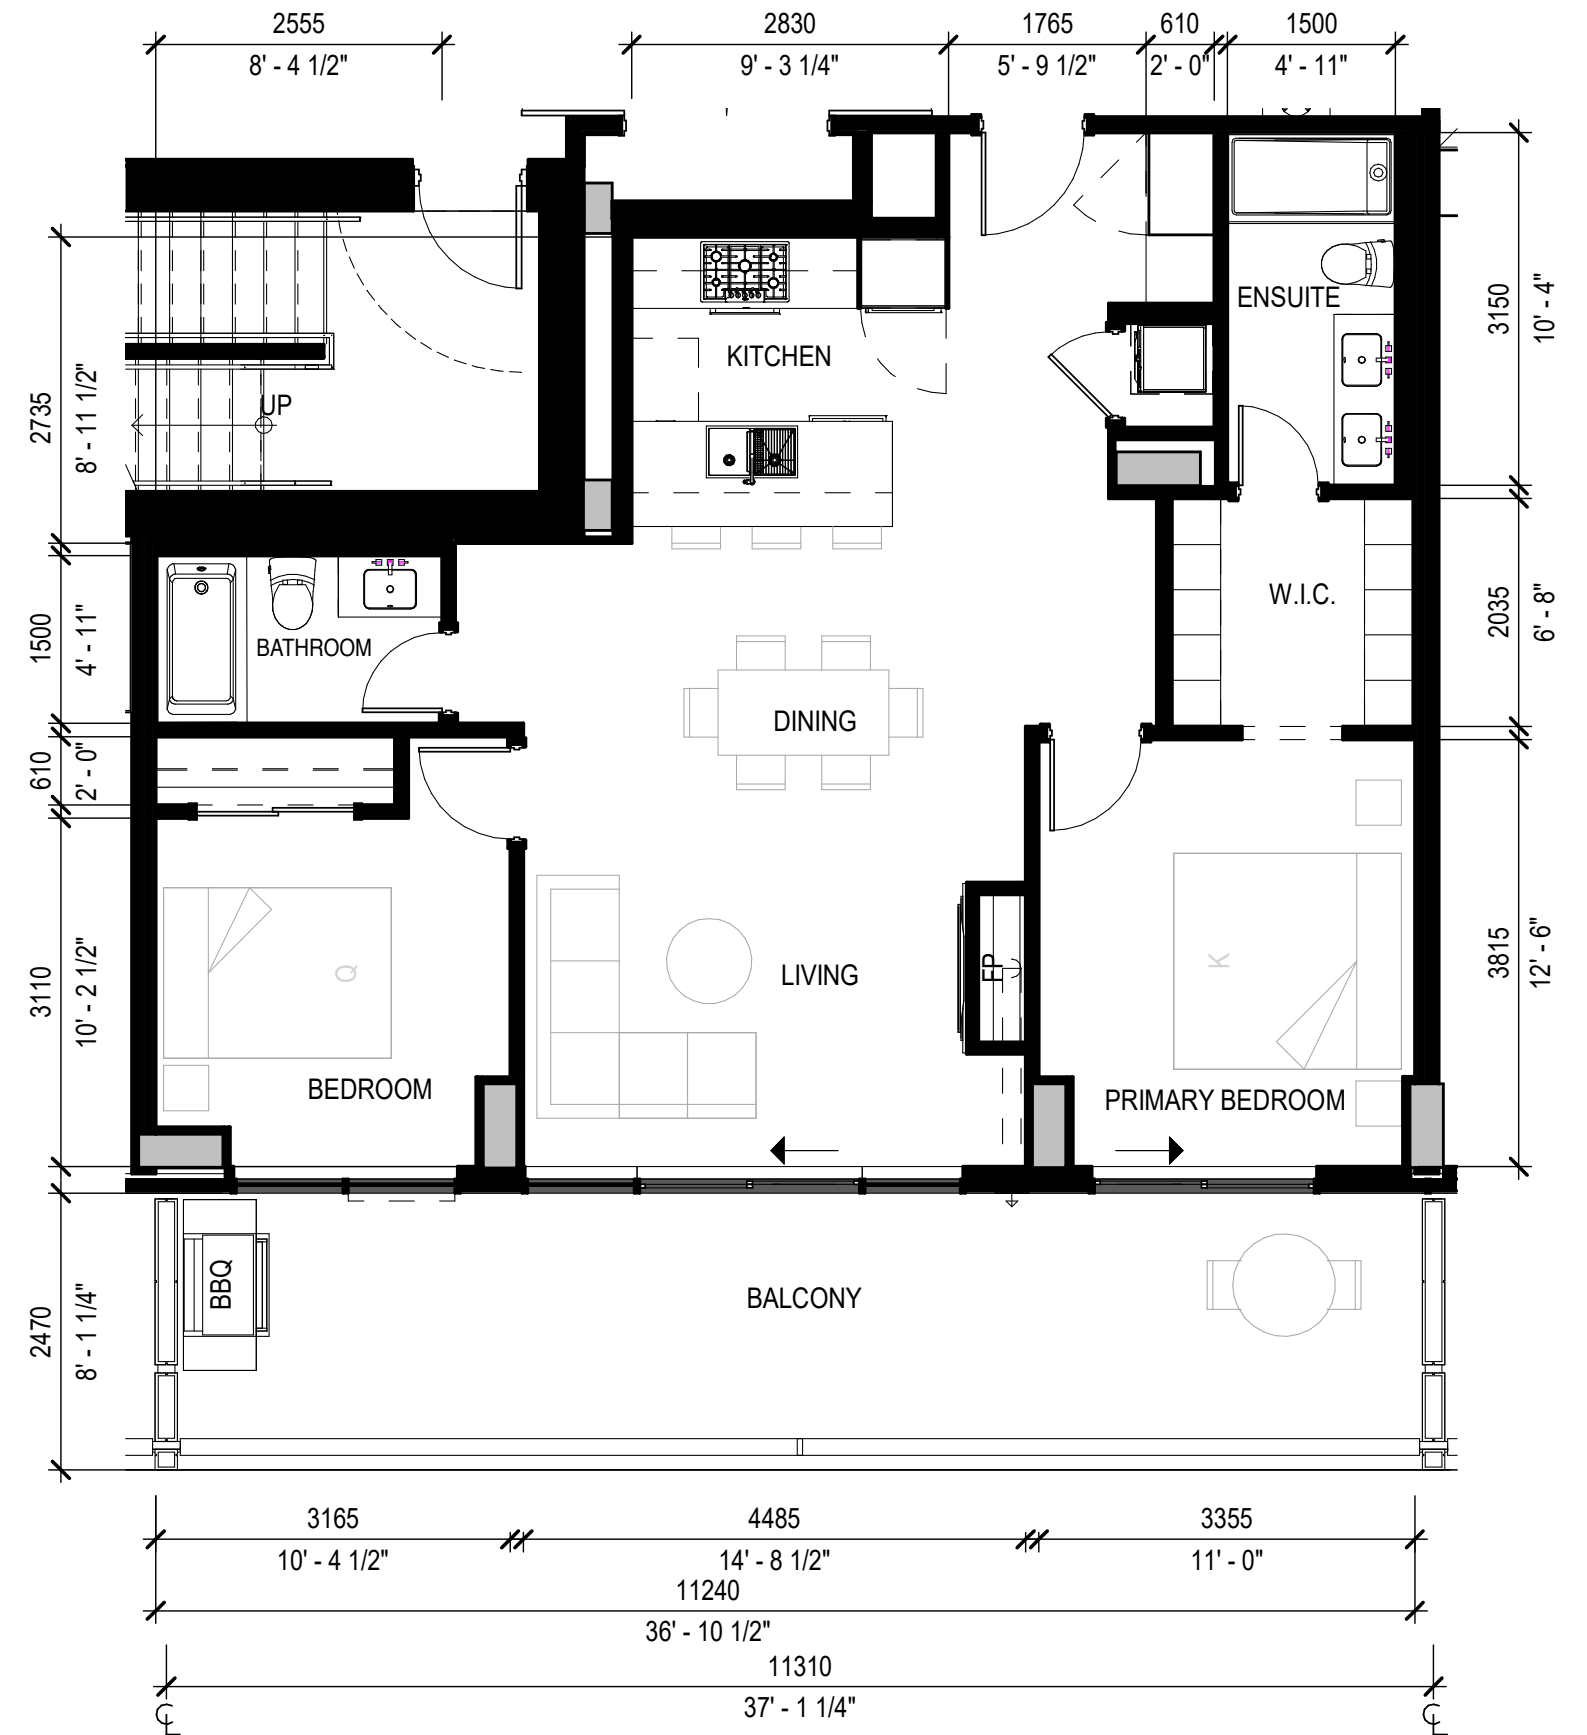

# 2 BEDROOM

## PLAN I

	Sq. Ft.	m <sup>2</sup>
Interior	1,012	94
Exterior	301	28
Total Living	1,313	122

UNITS: 605 - 704 - 804 - 904 - 1004 - 1104 - 1204 - 1304 - 1404 - 1504 - 1604

10 OTHER 2 BEDROOM PLANS (732 TO 1,033 SQ. FT.)