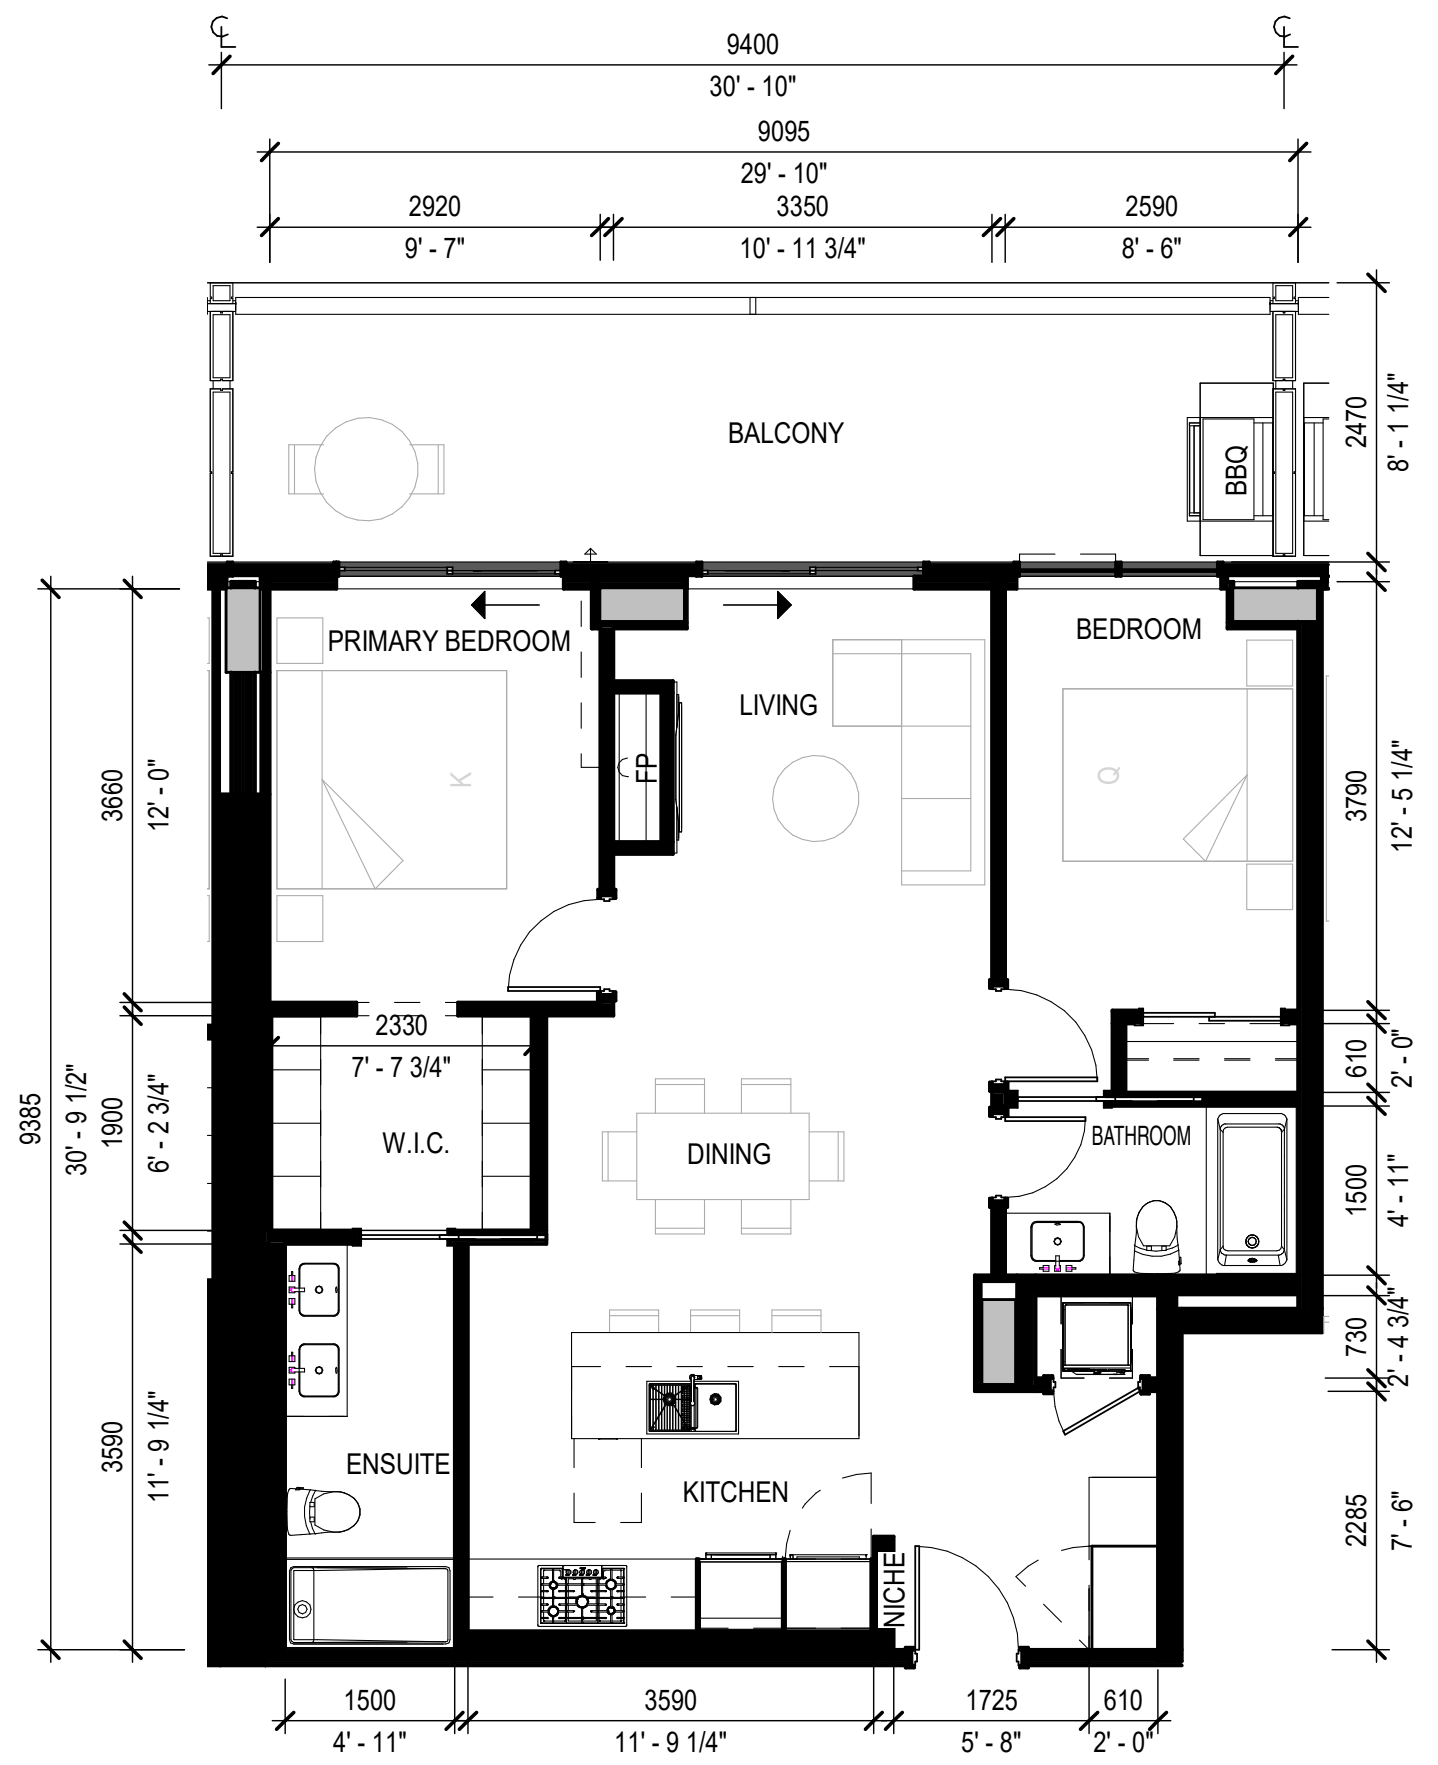

2 BEDROOM

PLAN G

| | Sq. Ft. | m ² |
|---------------------|--------------|----------------|
| Interior | 947 | 88 |
| Exterior | 248 | 23 |
| Total Living | 1,195 | 111 |

UNITS: 714 - 814 - 914 - 1014 - 1114 - 1213 - 1313 - 1413 - 1510
10 OTHER 2 BEDROOM PLANS (732 TO 1,033 SQ. FT.)