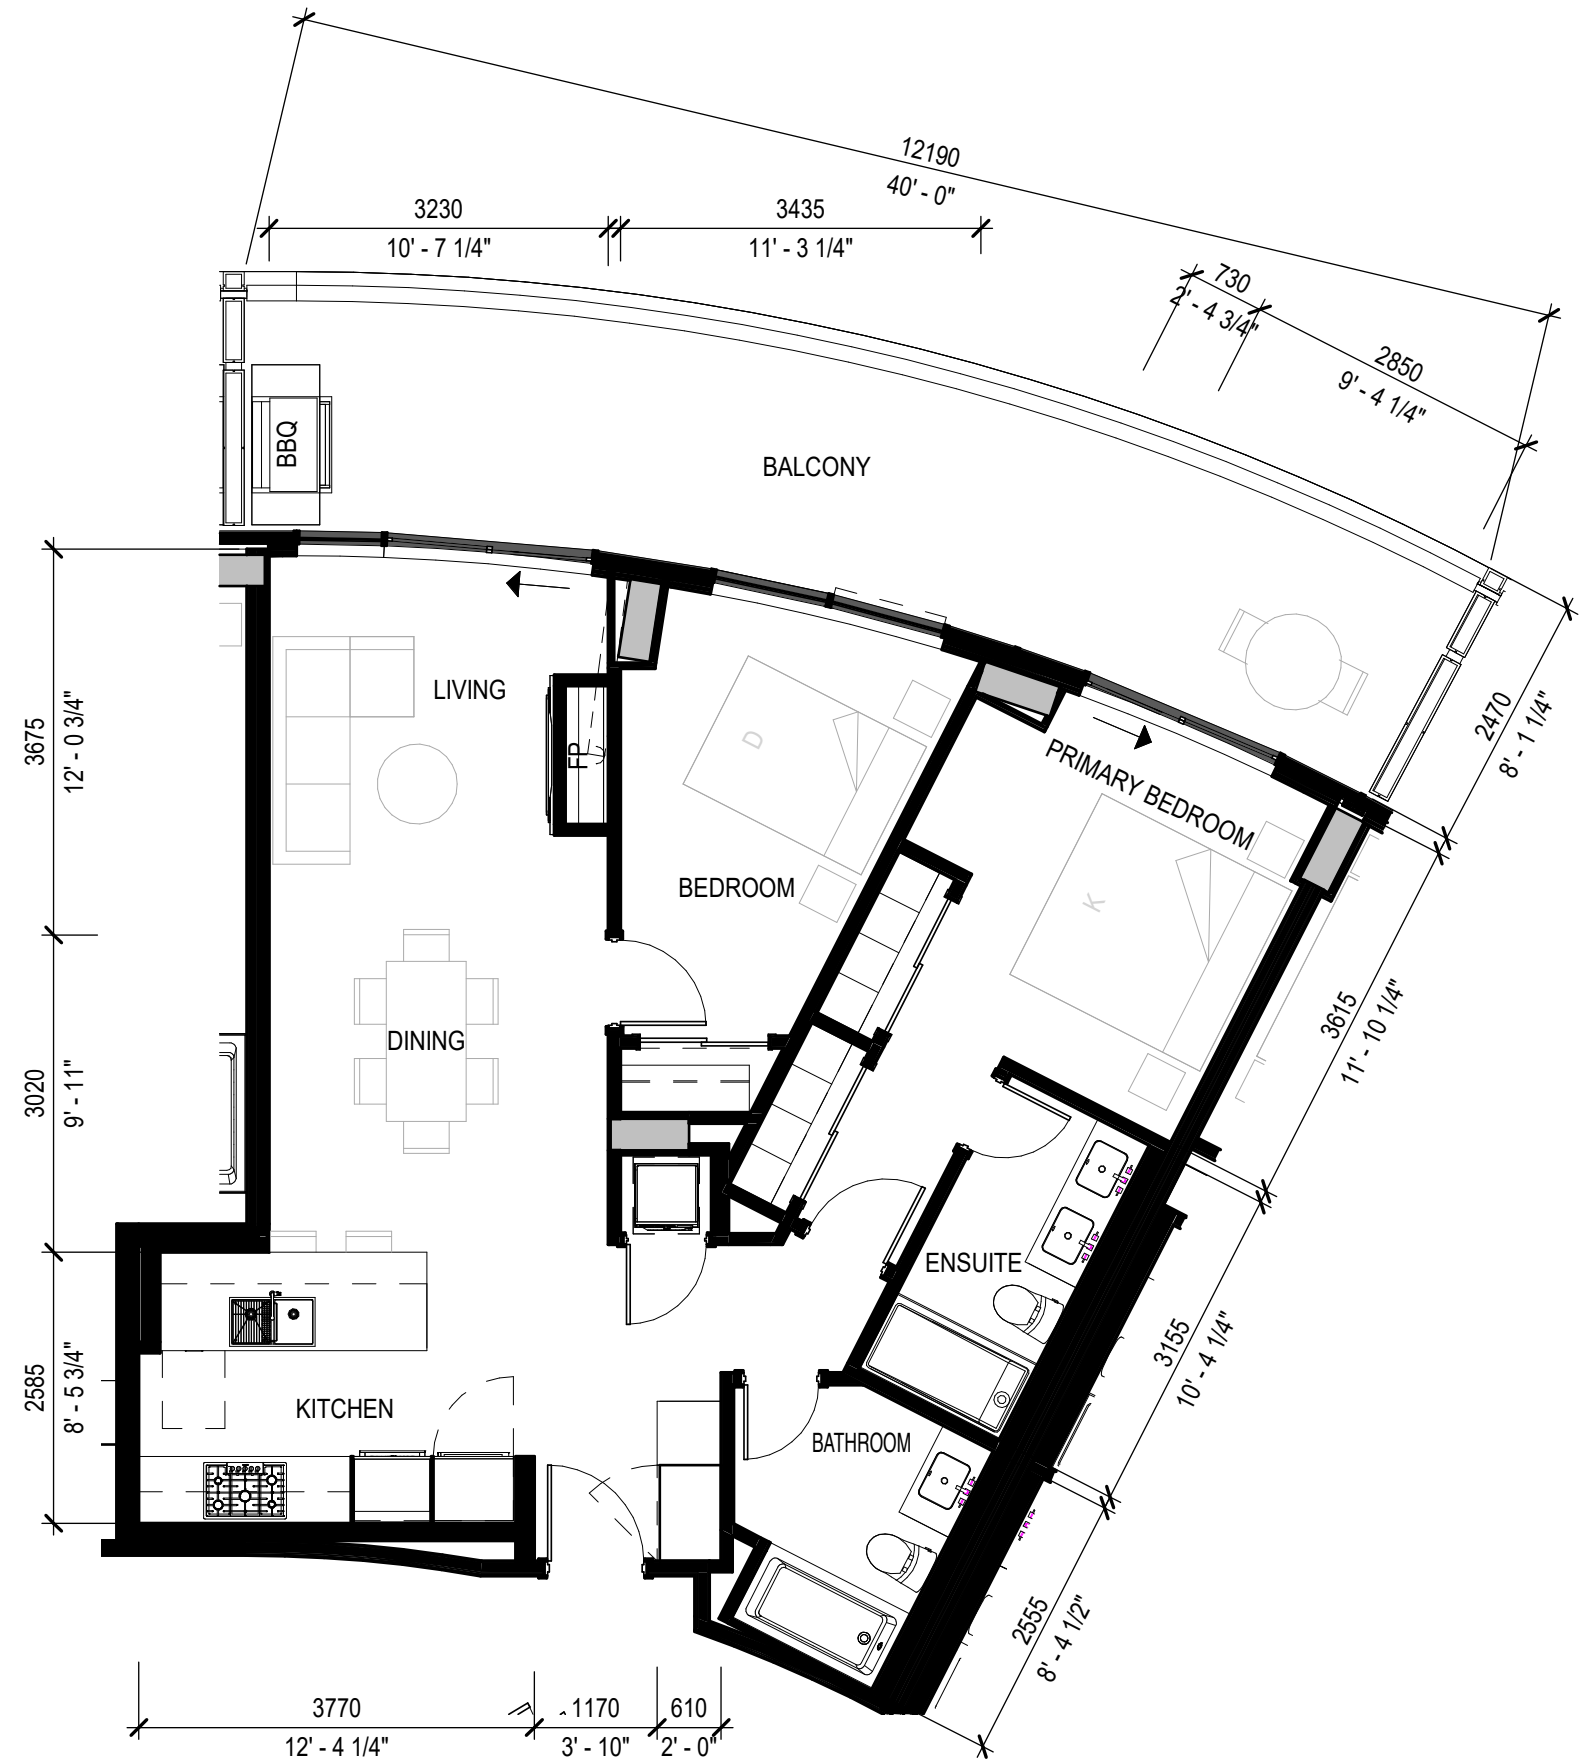

2 BEDROOM

PLAN F

	Sq. Ft.	m ²
Interior	936	87
Exterior	312	29
Total Living	1,248	116

UNITS: 715 - 815 - 915 - 1015 - 1115 - 1214 - 1314 - 1414 - 1511

10 OTHER 2 BEDROOM PLANS (732 TO 1,033 SQ. FT.)