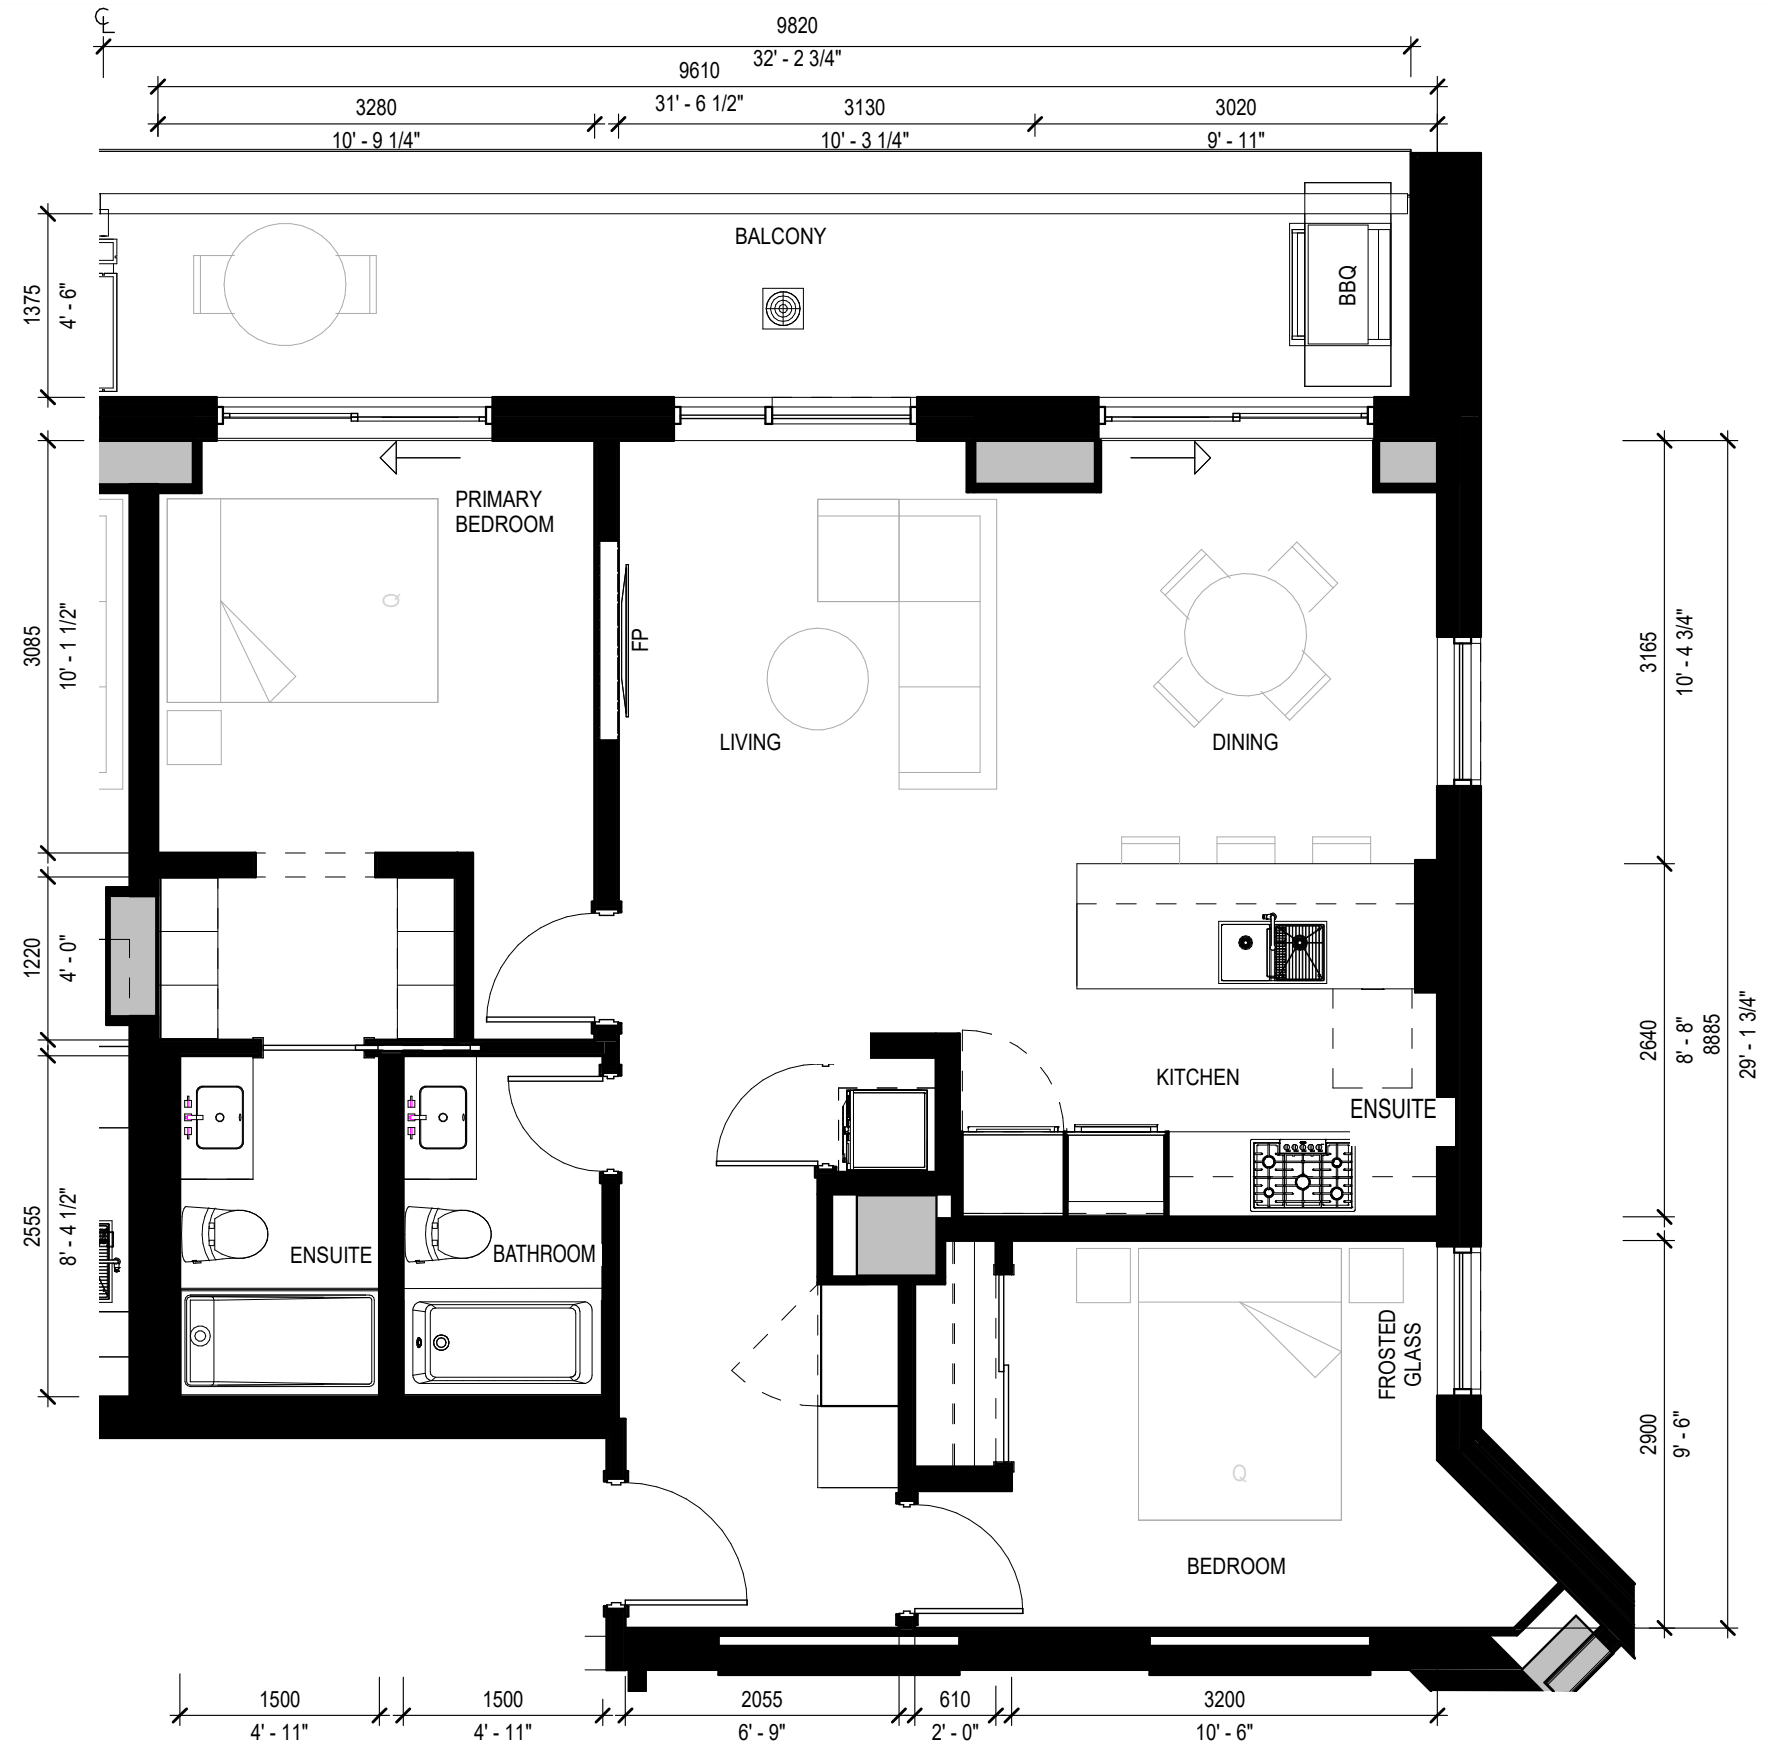

# 2 BEDROOM

## PLAN E

	Sq. Ft.	m <sup>2</sup>
Interior	969	90
Exterior	151	14
Total Living	1,120	104

UNITS: 201

10 OTHER 2 BEDROOM PLANS (732 TO 1,033 SQ. FT.)