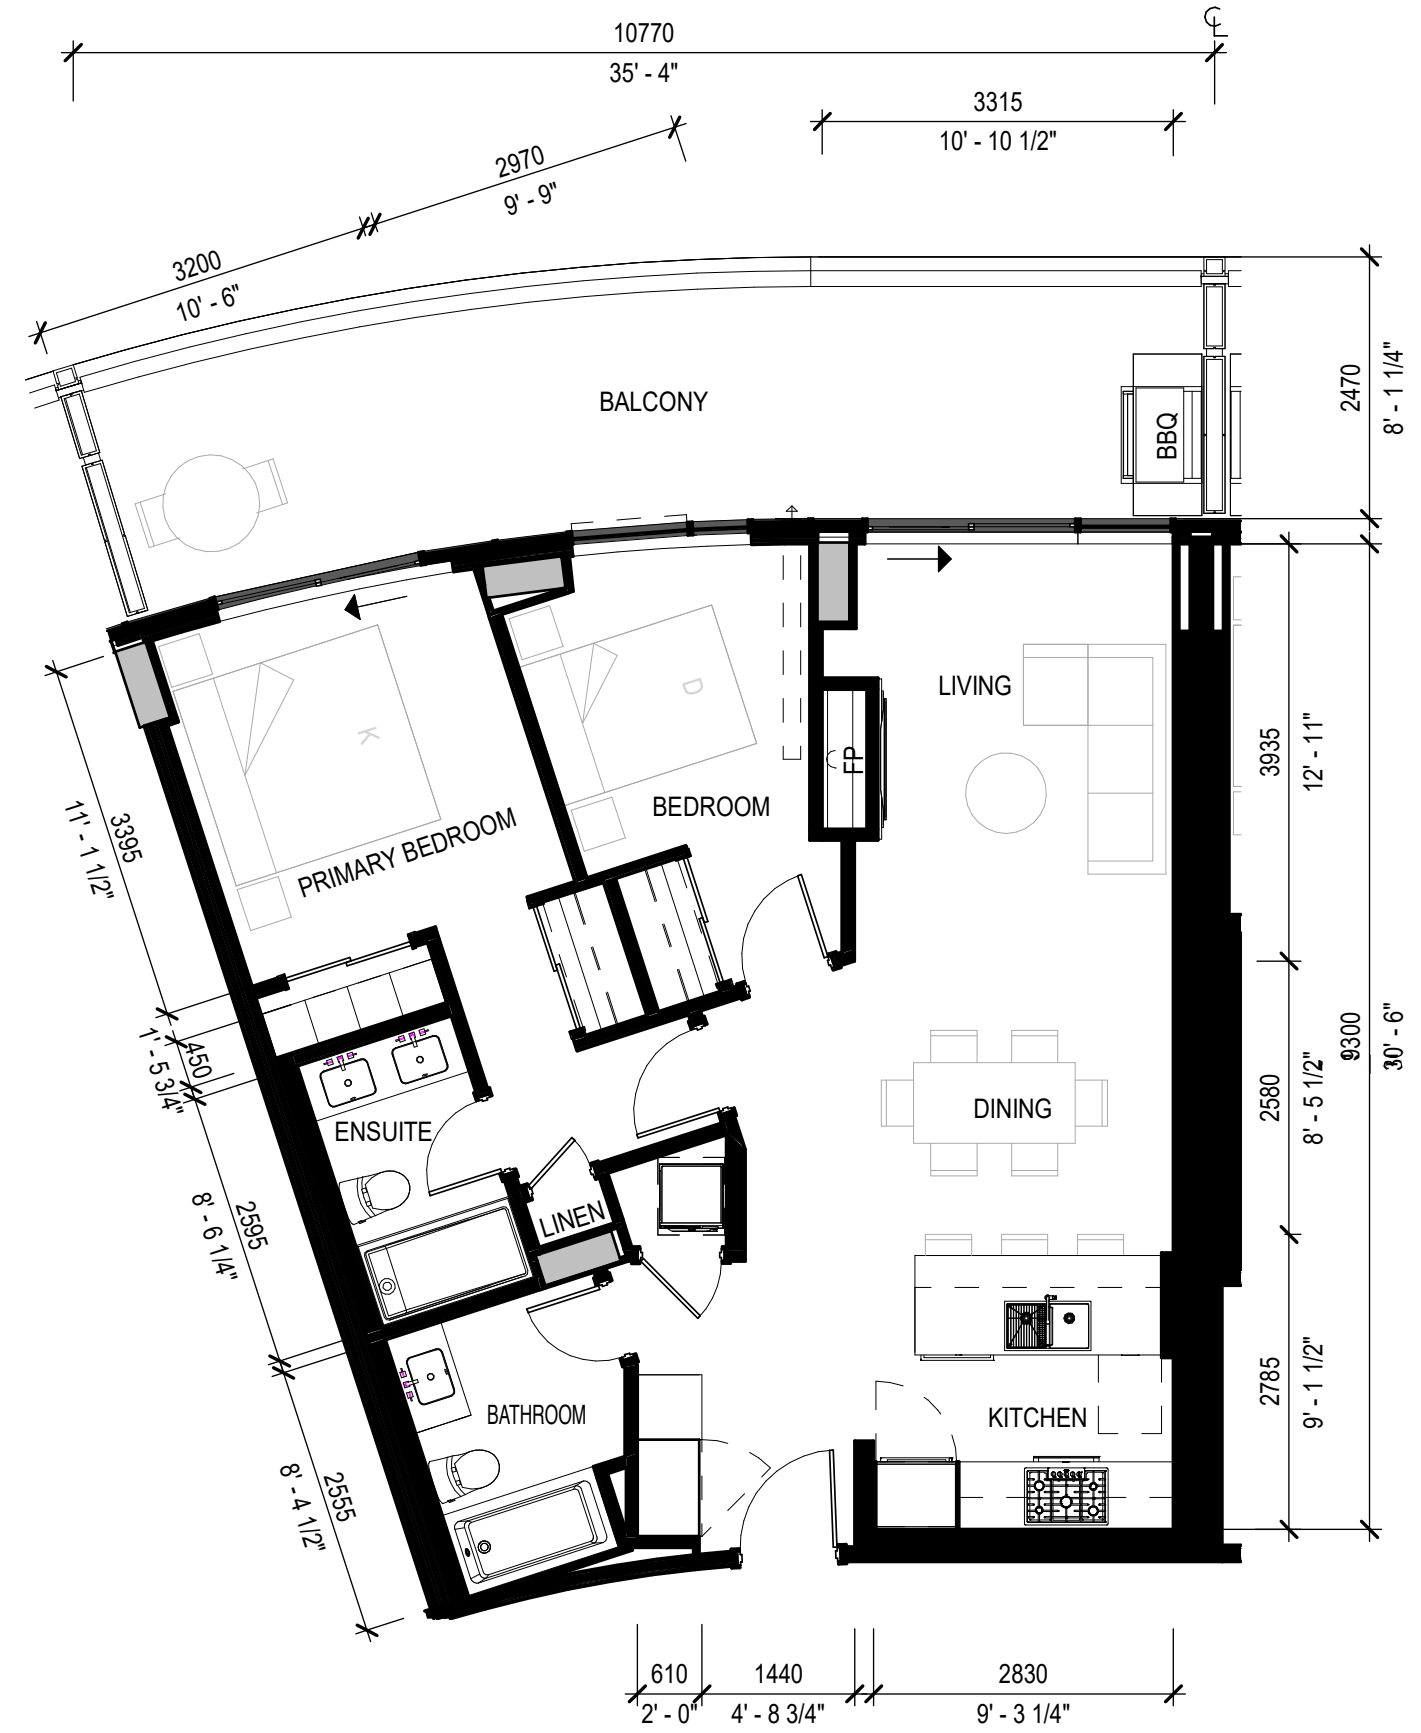

2 BEDROOM

PLAN D

| | Sq. Ft. | m ² |
|--------------|---------|----------------|
| Interior | 926 | 86 |
| Exterior | 280 | 26 |
| Total Living | 1,206 | 112 |

UNITS: 716 - 816 - 916 - 1016 - 1116 - 1215 - 1315 - 1415 - 1512 - 1608

10 OTHER 2 BEDROOM PLANS (732 TO 1,033 SQ. FT.)