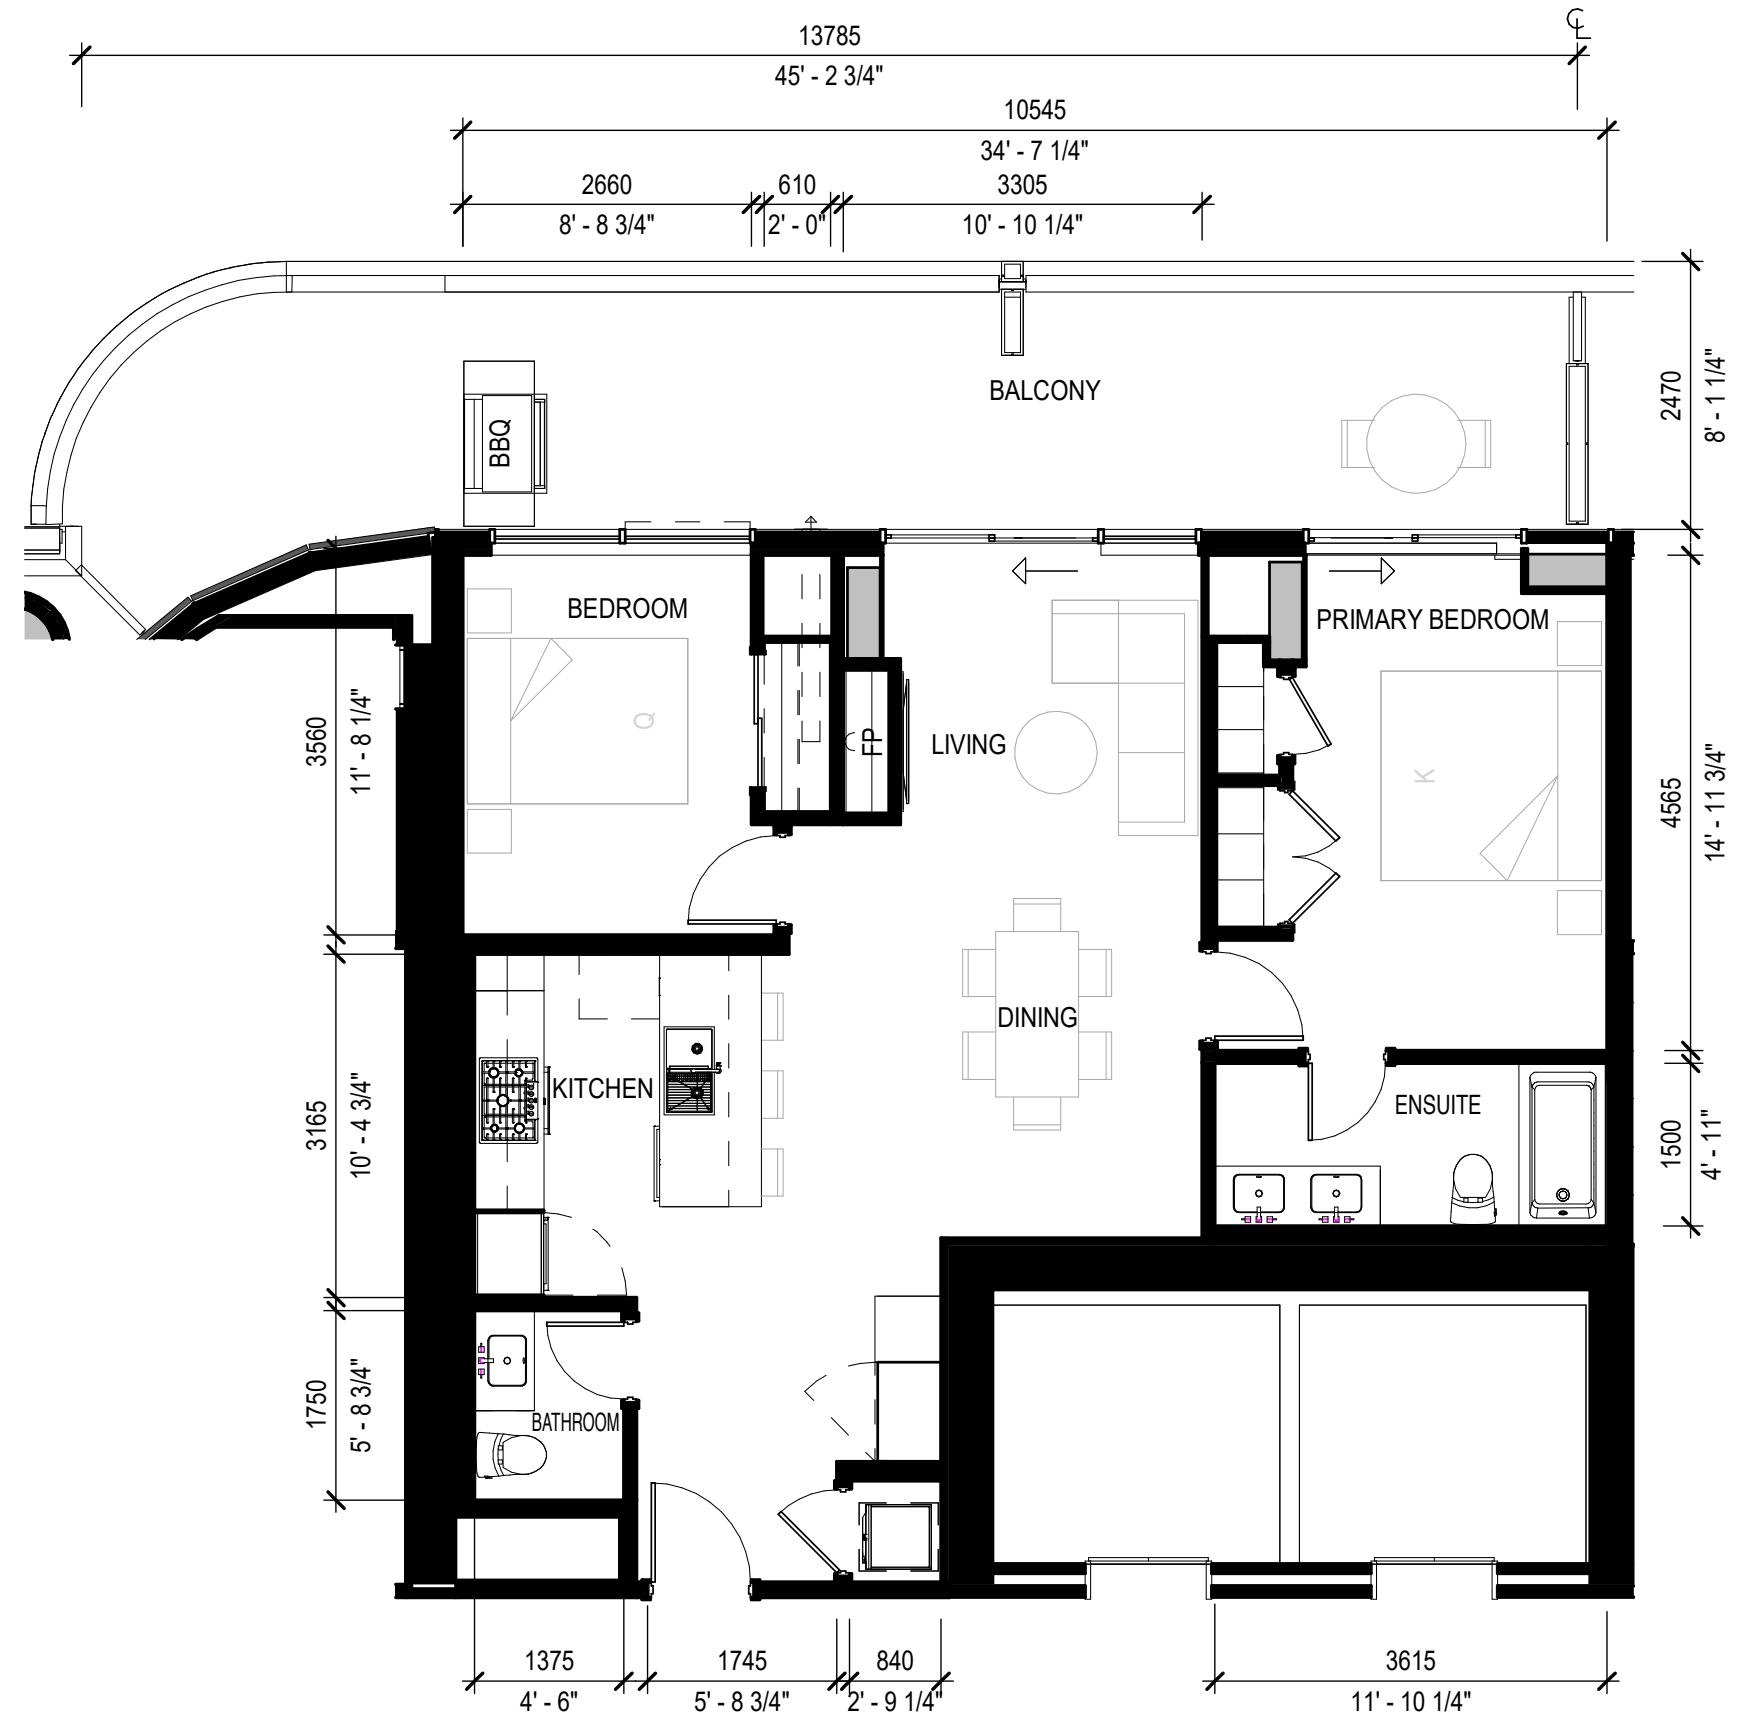

2 BEDROOM

PLAN C1

	Sq. Ft.	m ²
Interior	947	88
Exterior	334	31
Total Living	1,281	119

UNITS: 601

10 OTHER 2 BEDROOM PLANS (732 TO 1,033 SQ. FT.)

ACDF
ARCHITECTURE

zeidler
ARCHITECTURE