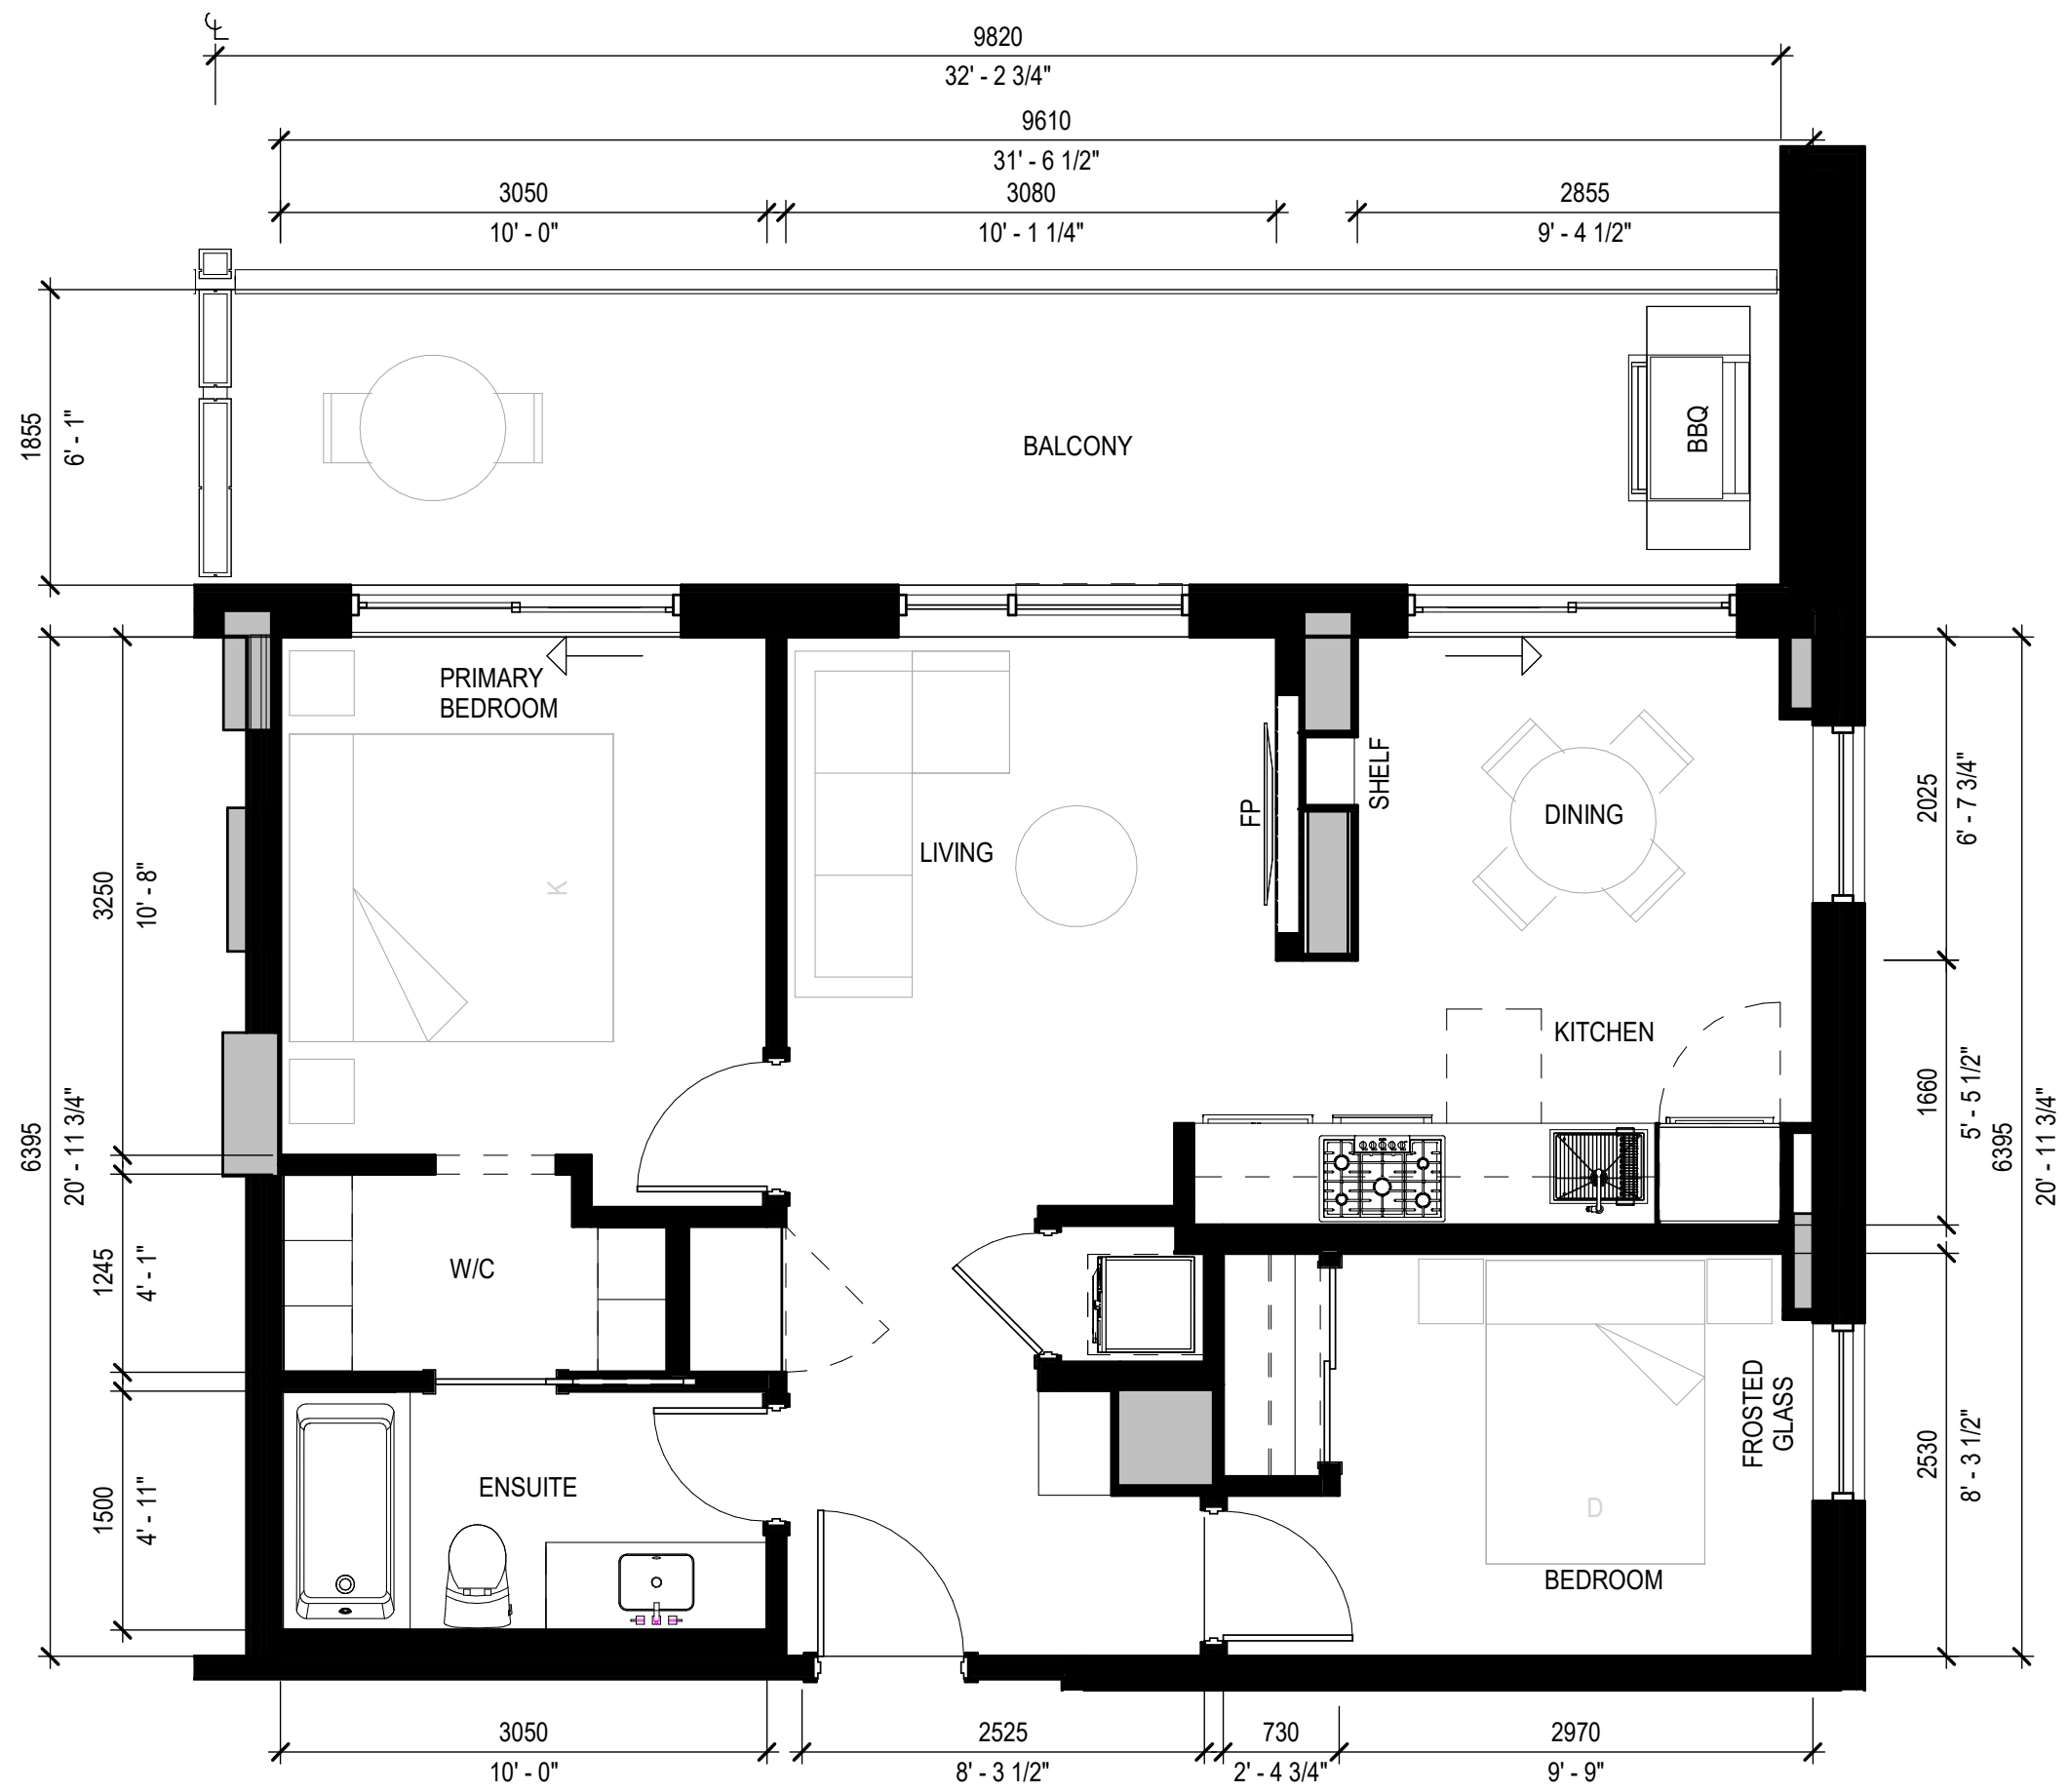

2 BEDROOM

PLAN B

	Sq. Ft.	m ²
Interior	732	68
Exterior	205	19
Total Living	937	87

UNITS: 304
10 OTHER 2 BEDROOM PLANS (732 TO 1,033 SQ. FT.)