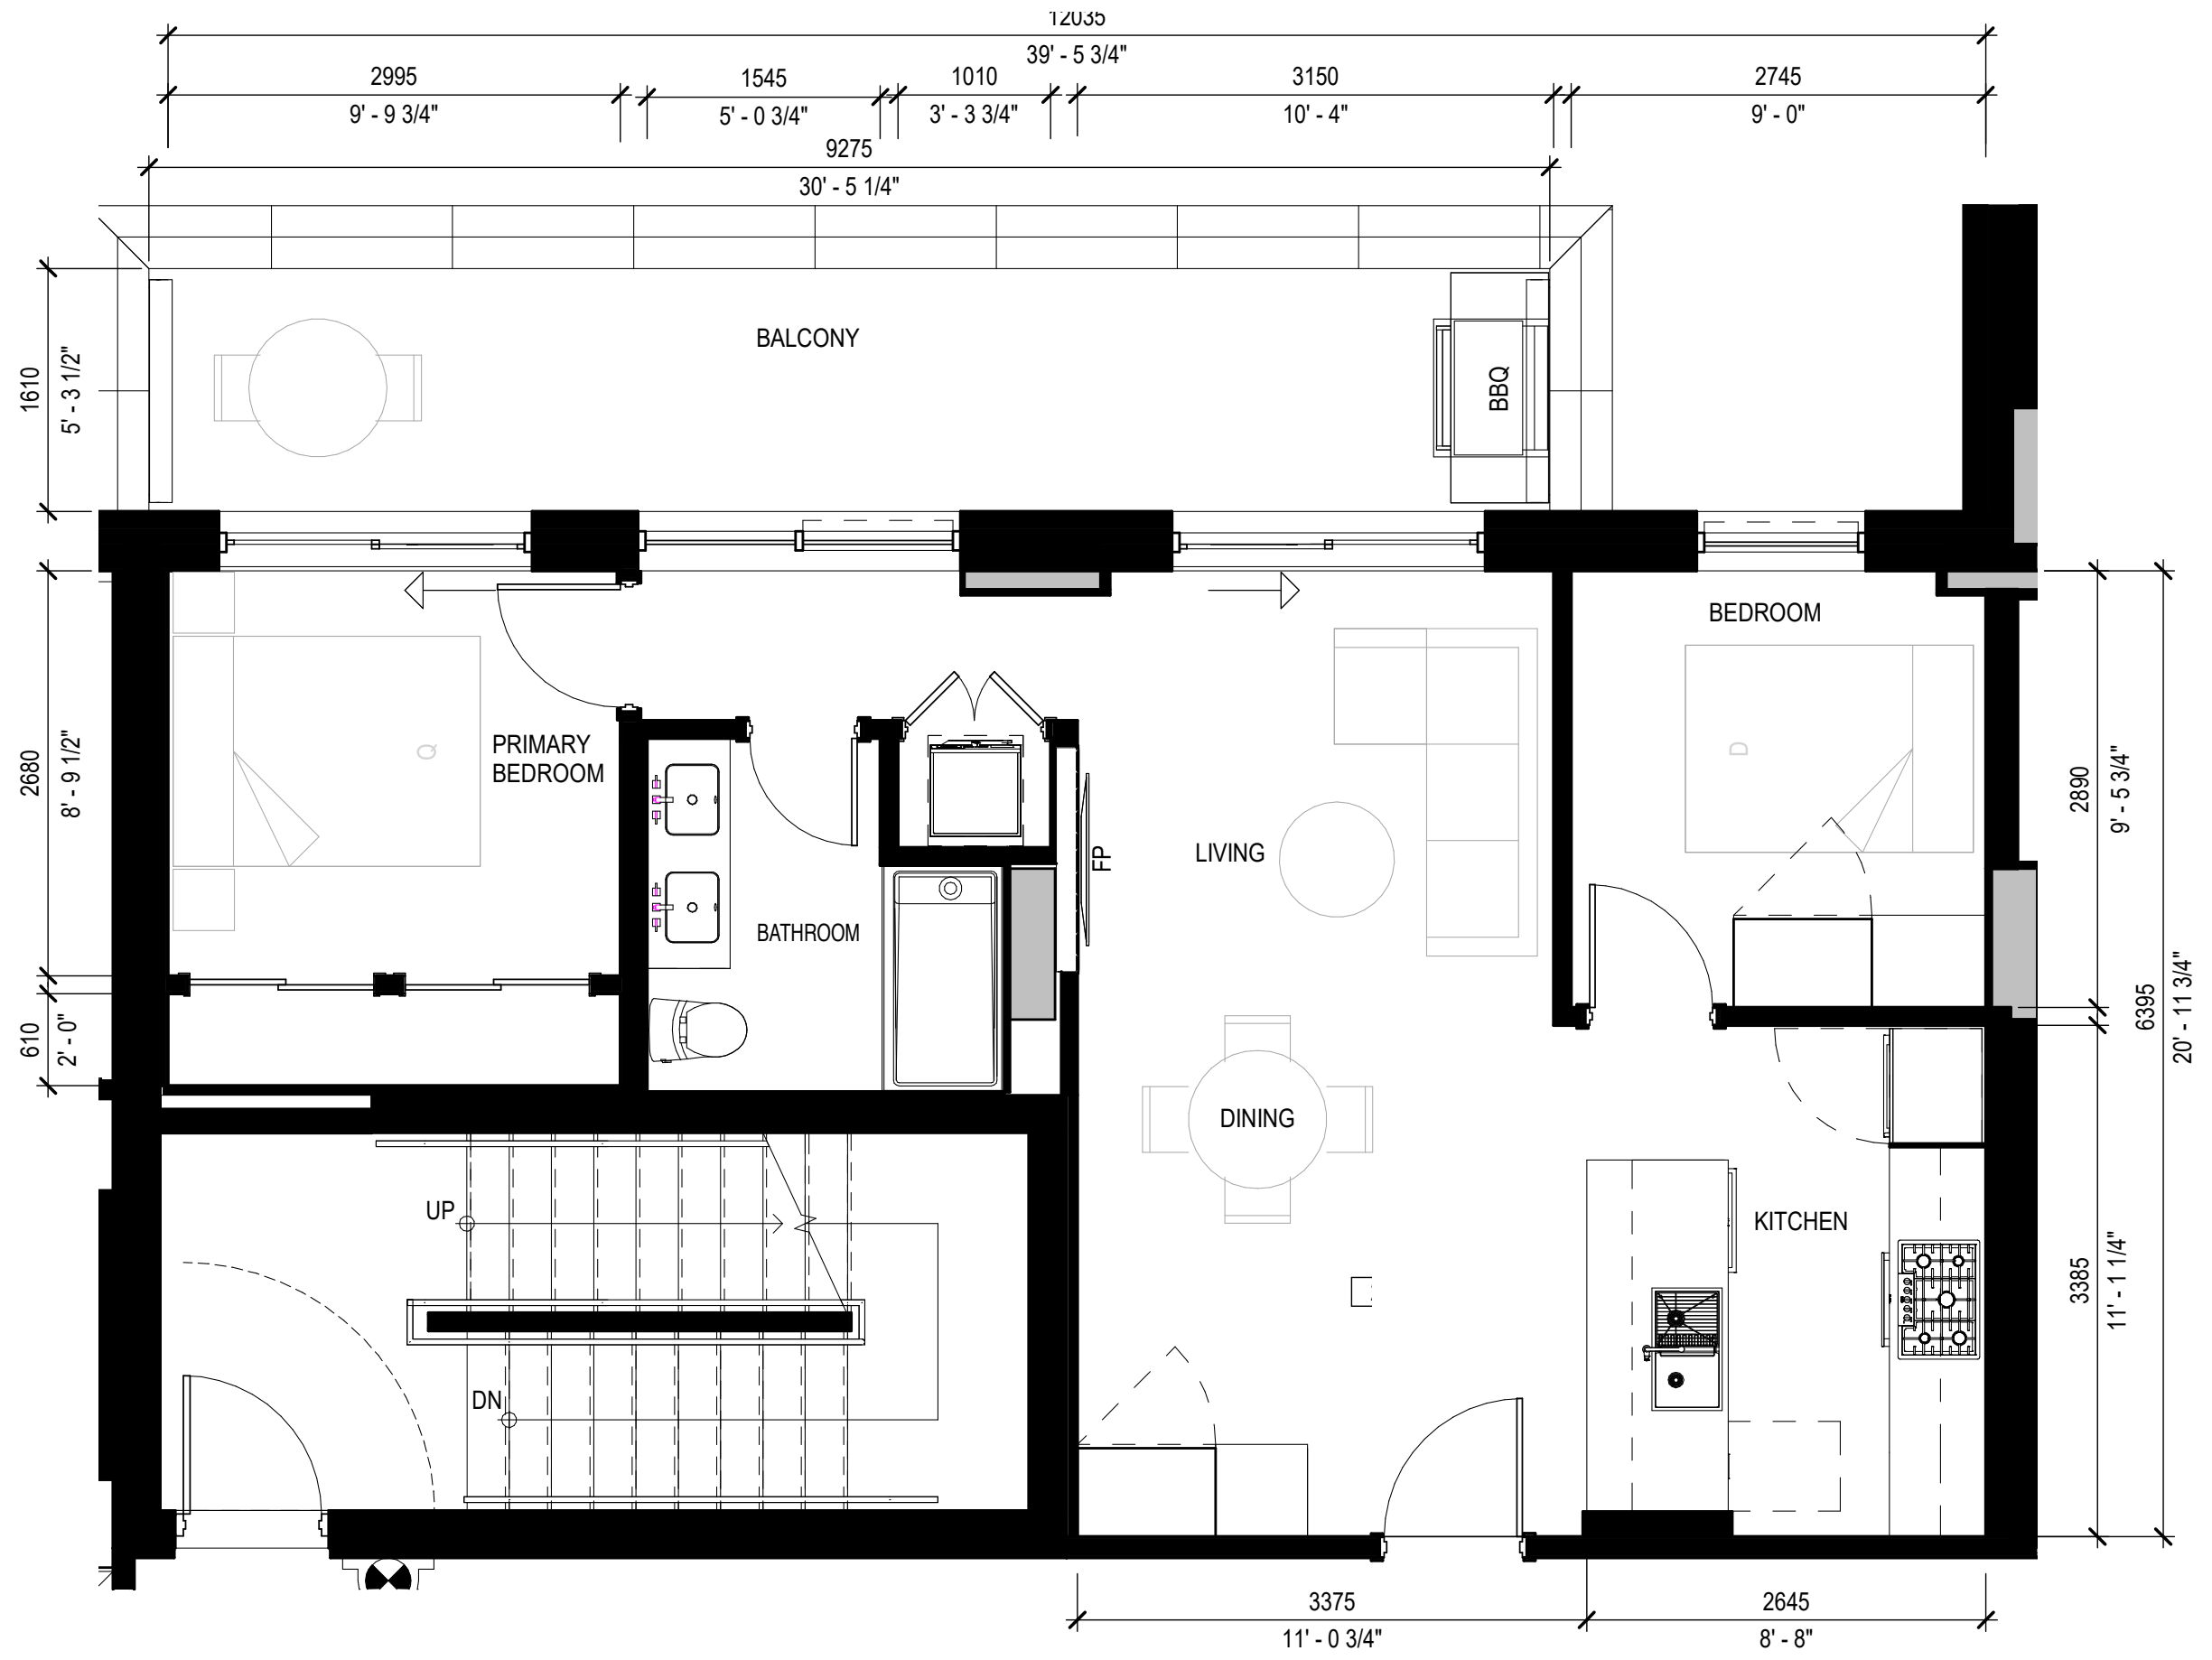

2 BEDROOM PLAN A

	Sq. Ft.	m ²
Interior	732	68
Exterior	172	16
Total Living	904	84

UNITS: 205
10 OTHER 2 BEDROOM PLANS (732 TO 1,033 SQ. FT.)