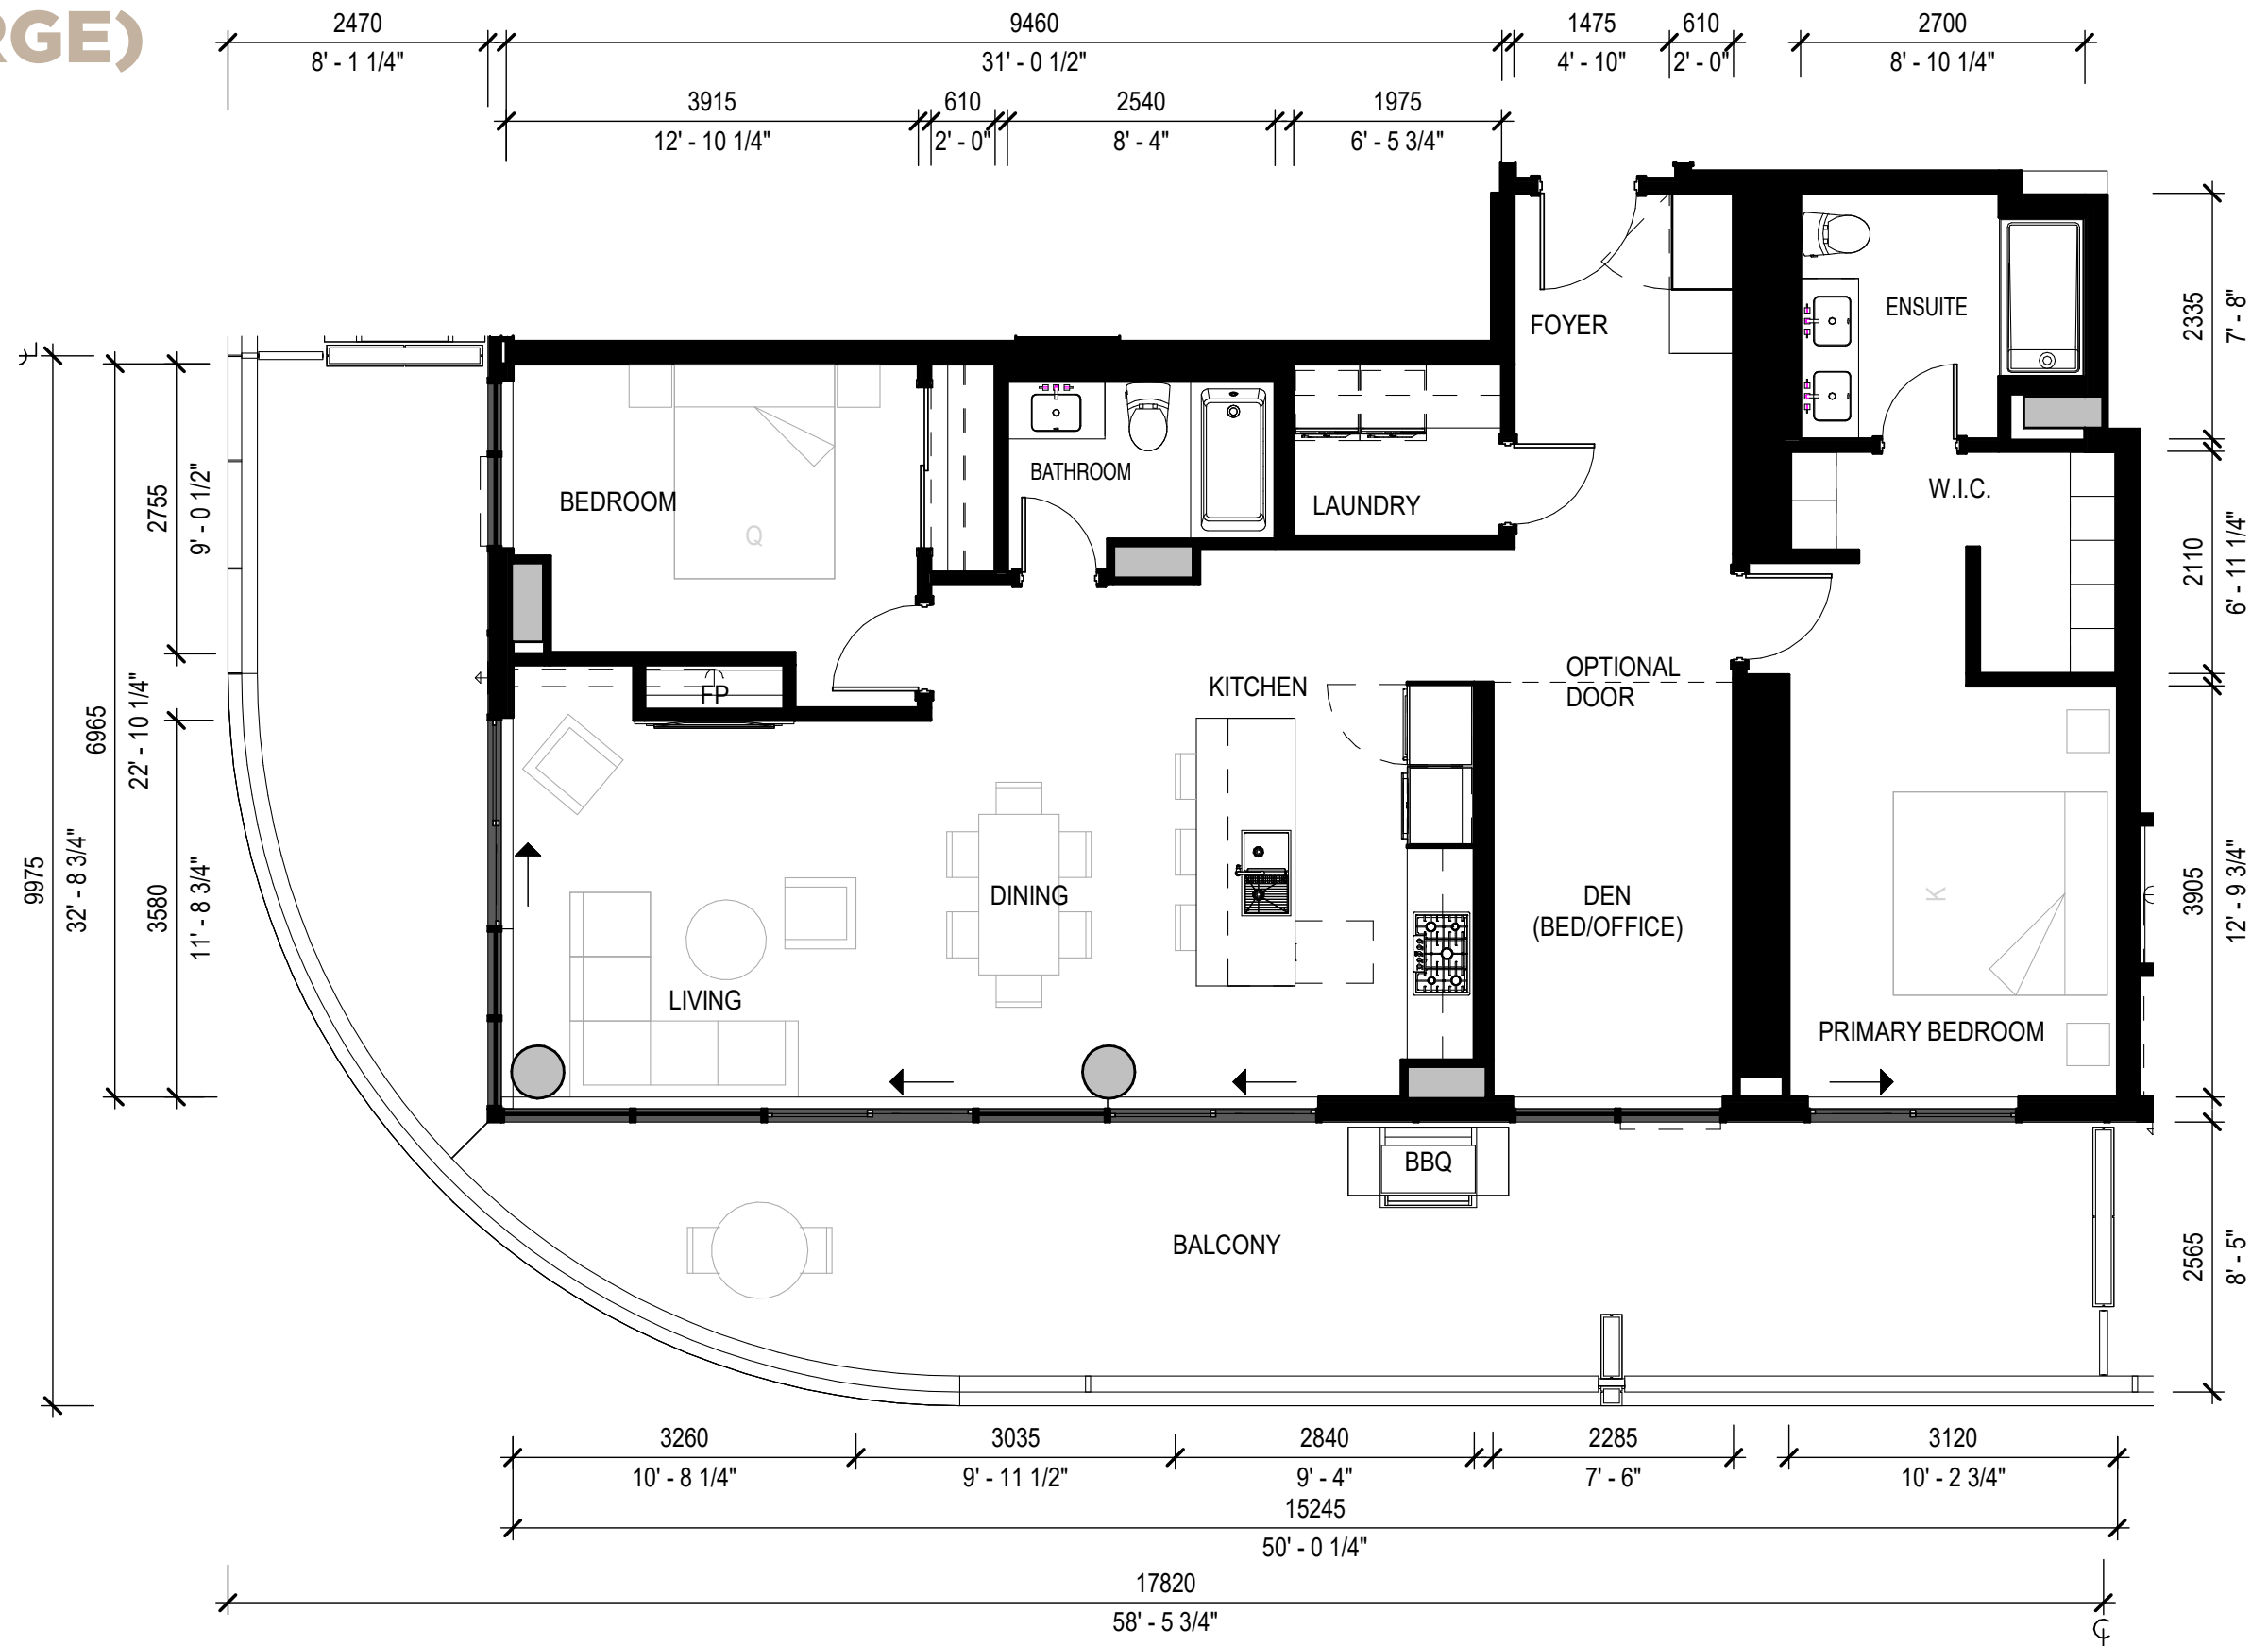

2 BEDROOM (LARGE)

+ DEN

PLAN F

	Sq. Ft.	m ²
Interior	1,335	124
Exterior	603	56
Total Living	1,938	180

UNITS: 206 - 308 - 410 - 510

5 OTHER 2 BEDROOM (LARGE) + DEN PLANS (1,335 TO 1,572 SQ. FT.)