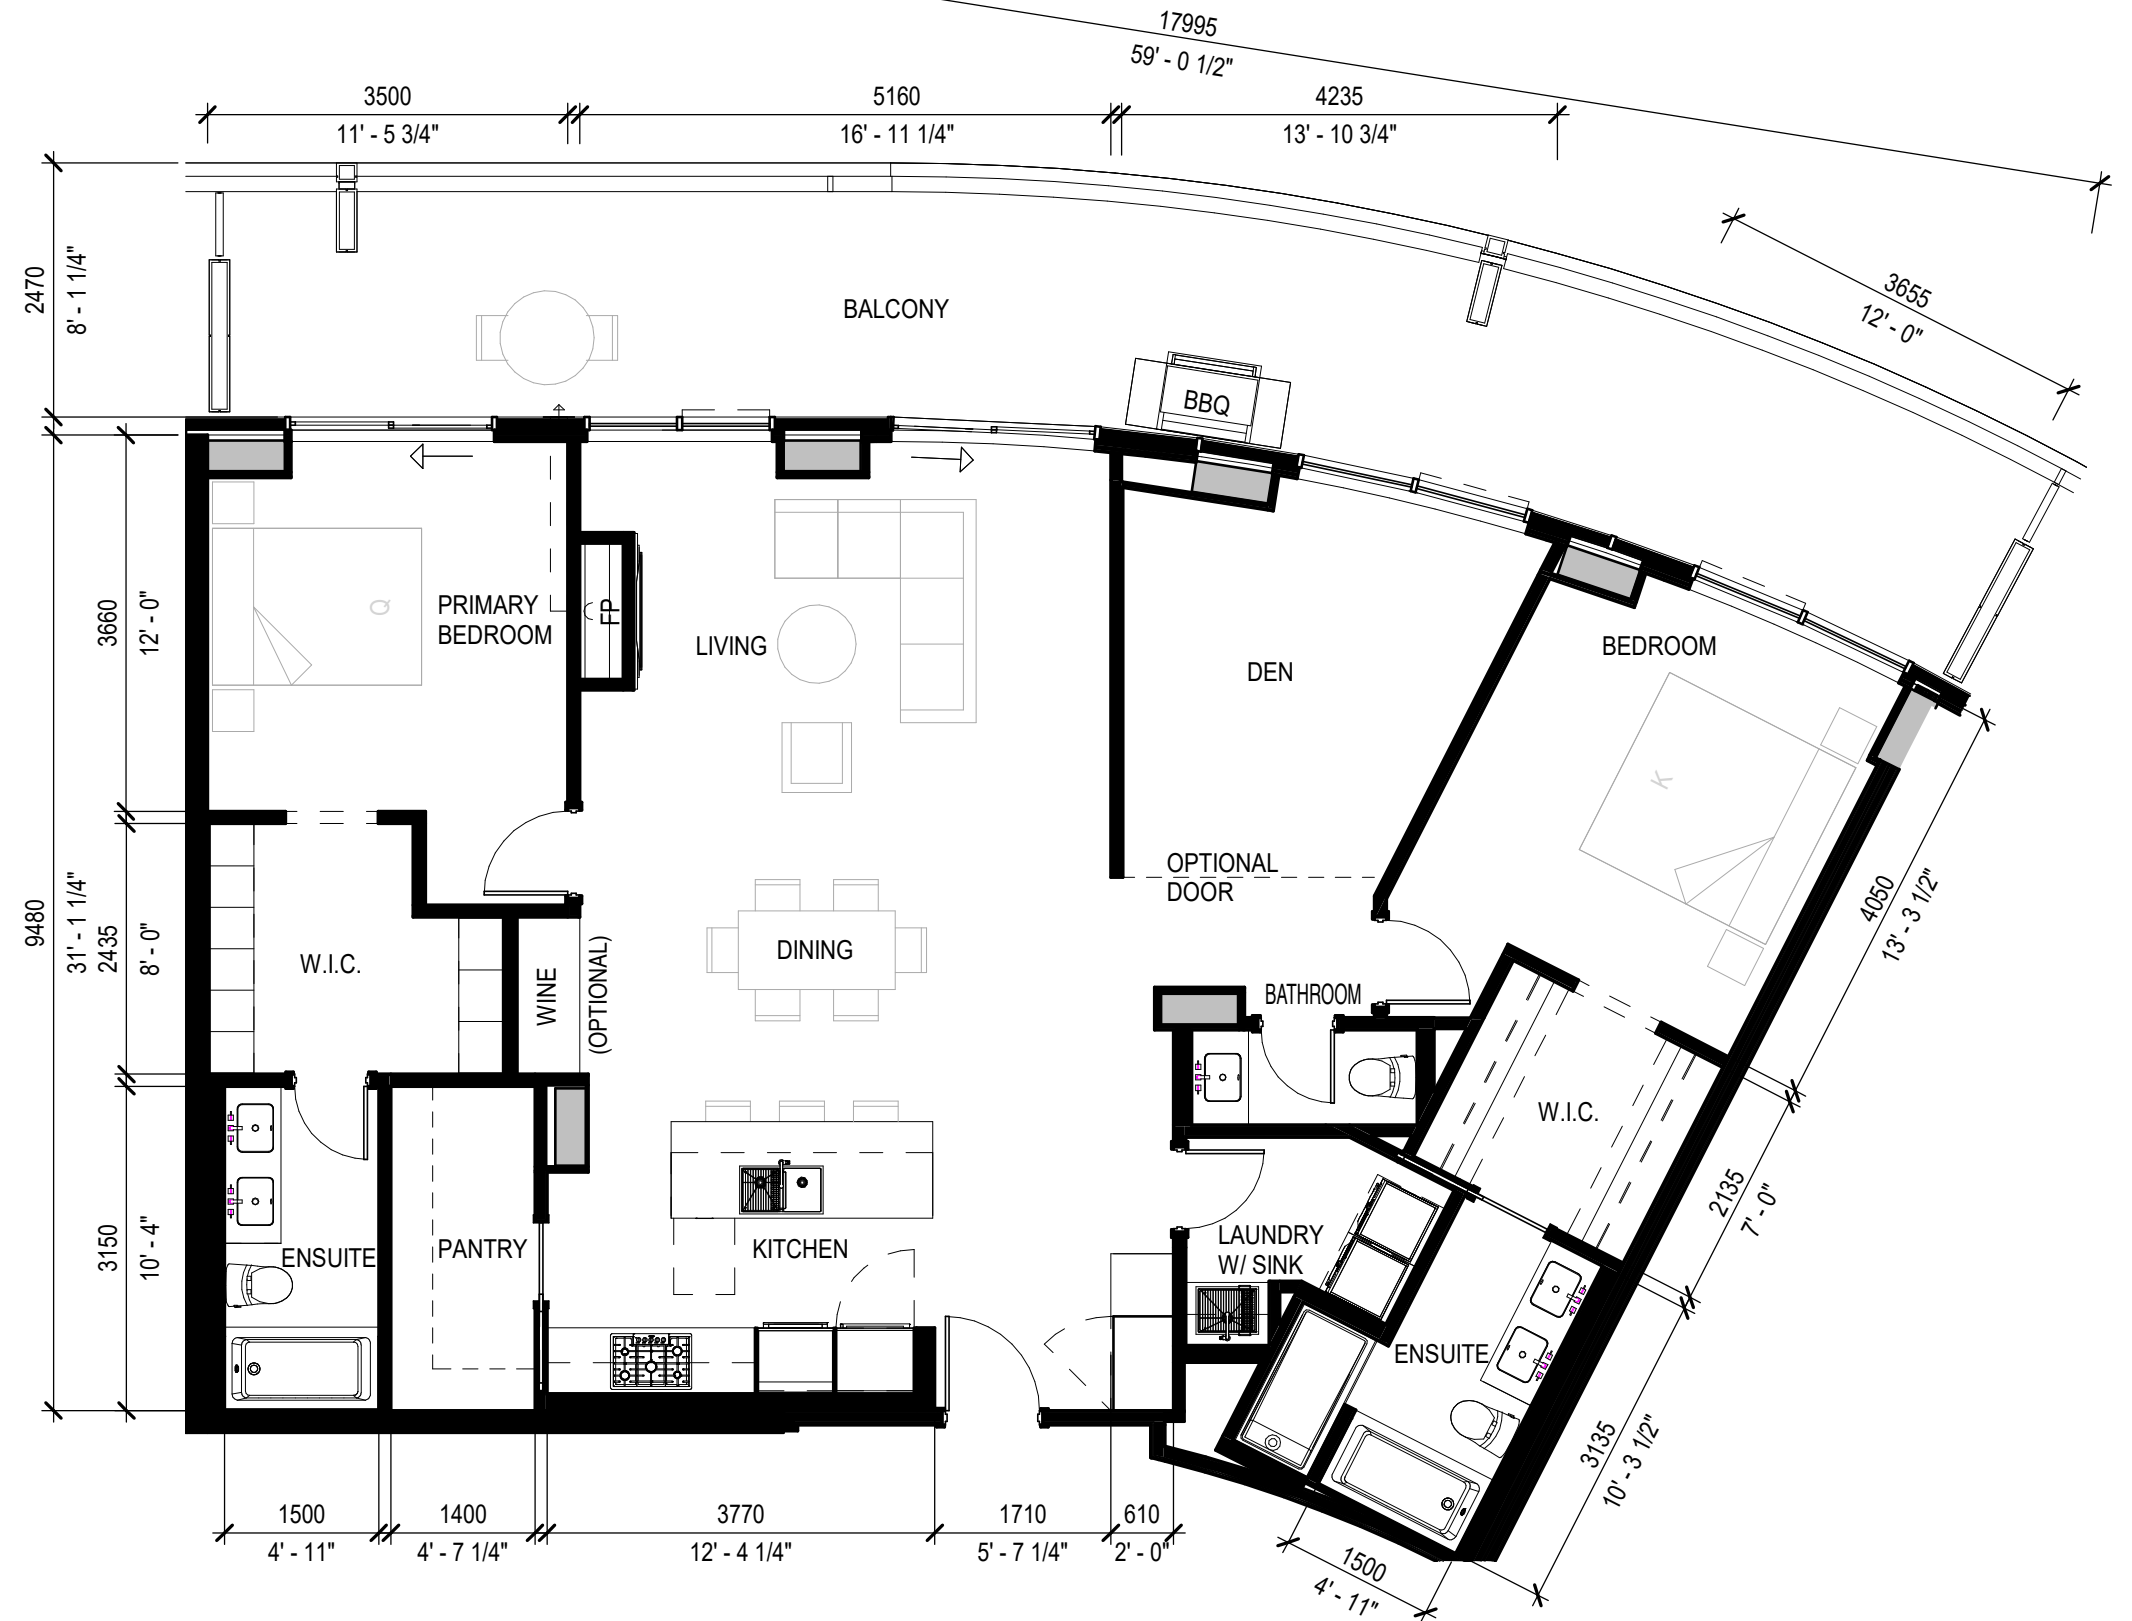

# 2 BEDROOM (LARGE) + DEN

## PLAN E

	Sq. Ft.	m <sup>2</sup>
Interior	1,572	146
Exterior	474	44
<b>Total Living</b>	<b>2,046</b>	<b>190</b>

UNITS: 1607

5 OTHER 2 BEDROOM (LARGE) + DEN PLANS (1,335 TO 1,572 SQ. FT.)