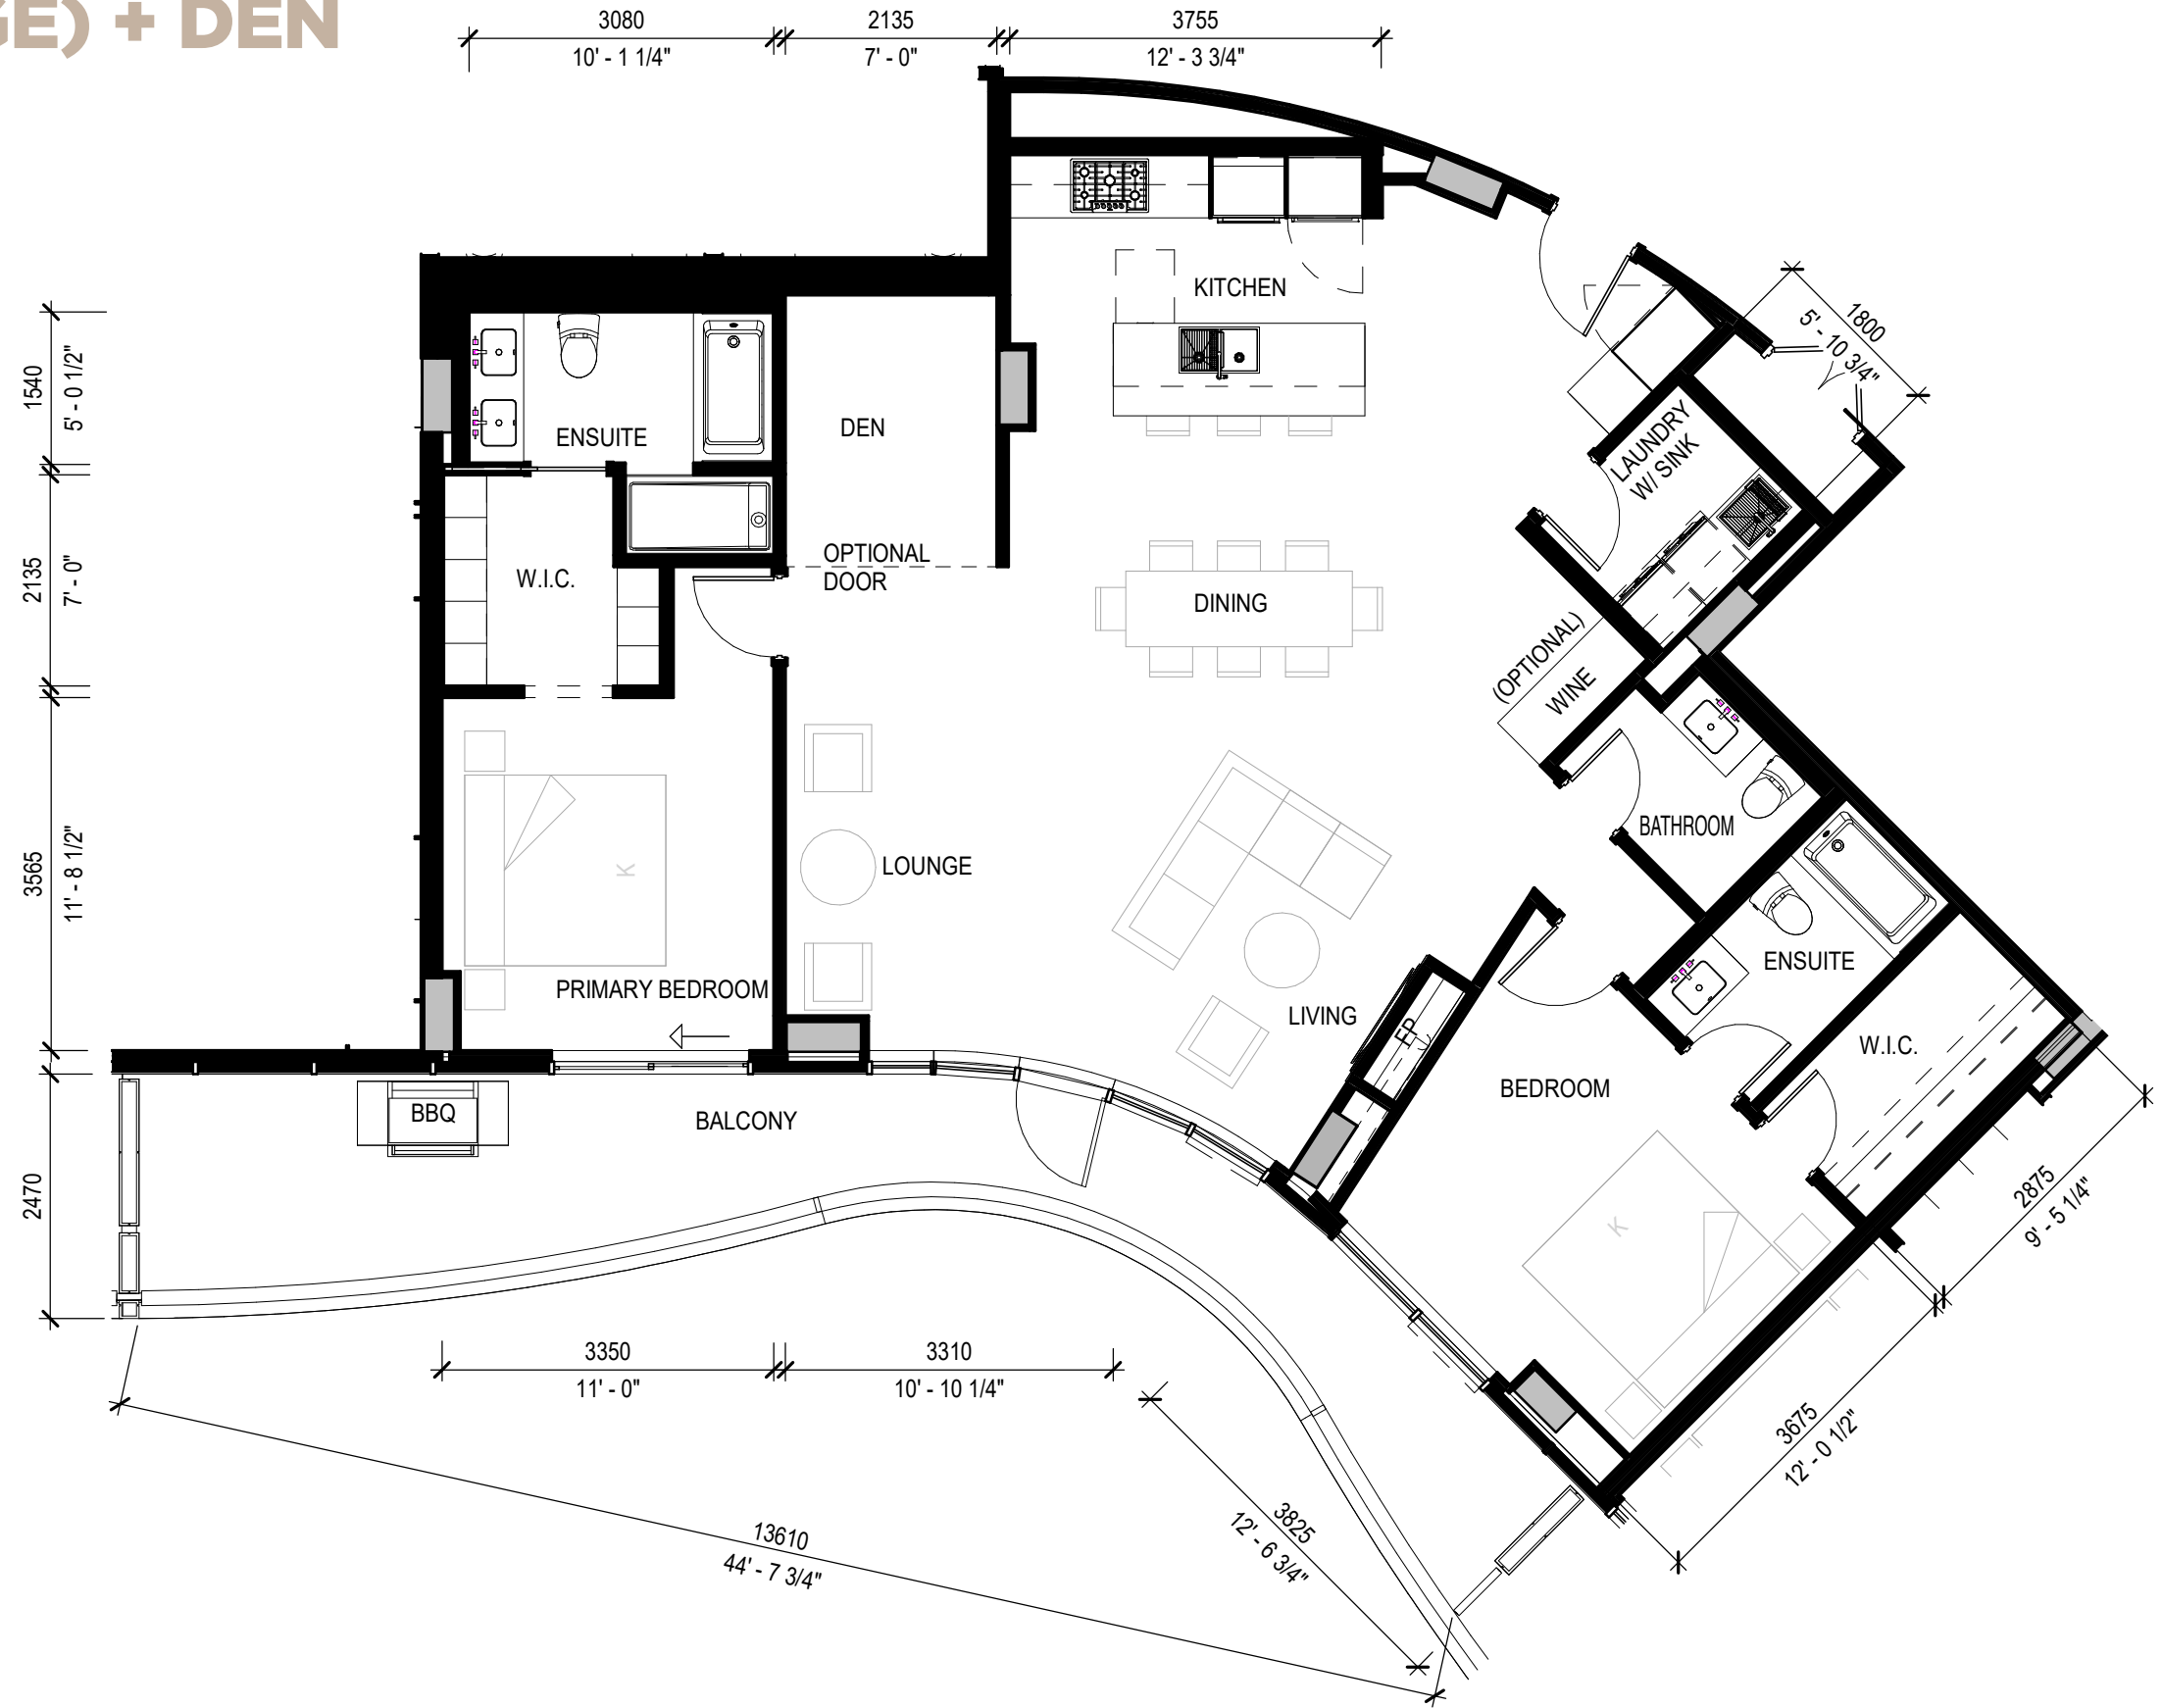

# 2 BEDROOM (LARGE) + DEN

## PLAN D

	Sq. Ft.	m <sup>2</sup>
Interior	1,572	146
Exterior	301	28
Total Living	1,873	174

UNITS: 1606

5 OTHER 2 BEDROOM (LARGE) + DEN PLANS (1,335 TO 1,572 SQ. FT.)