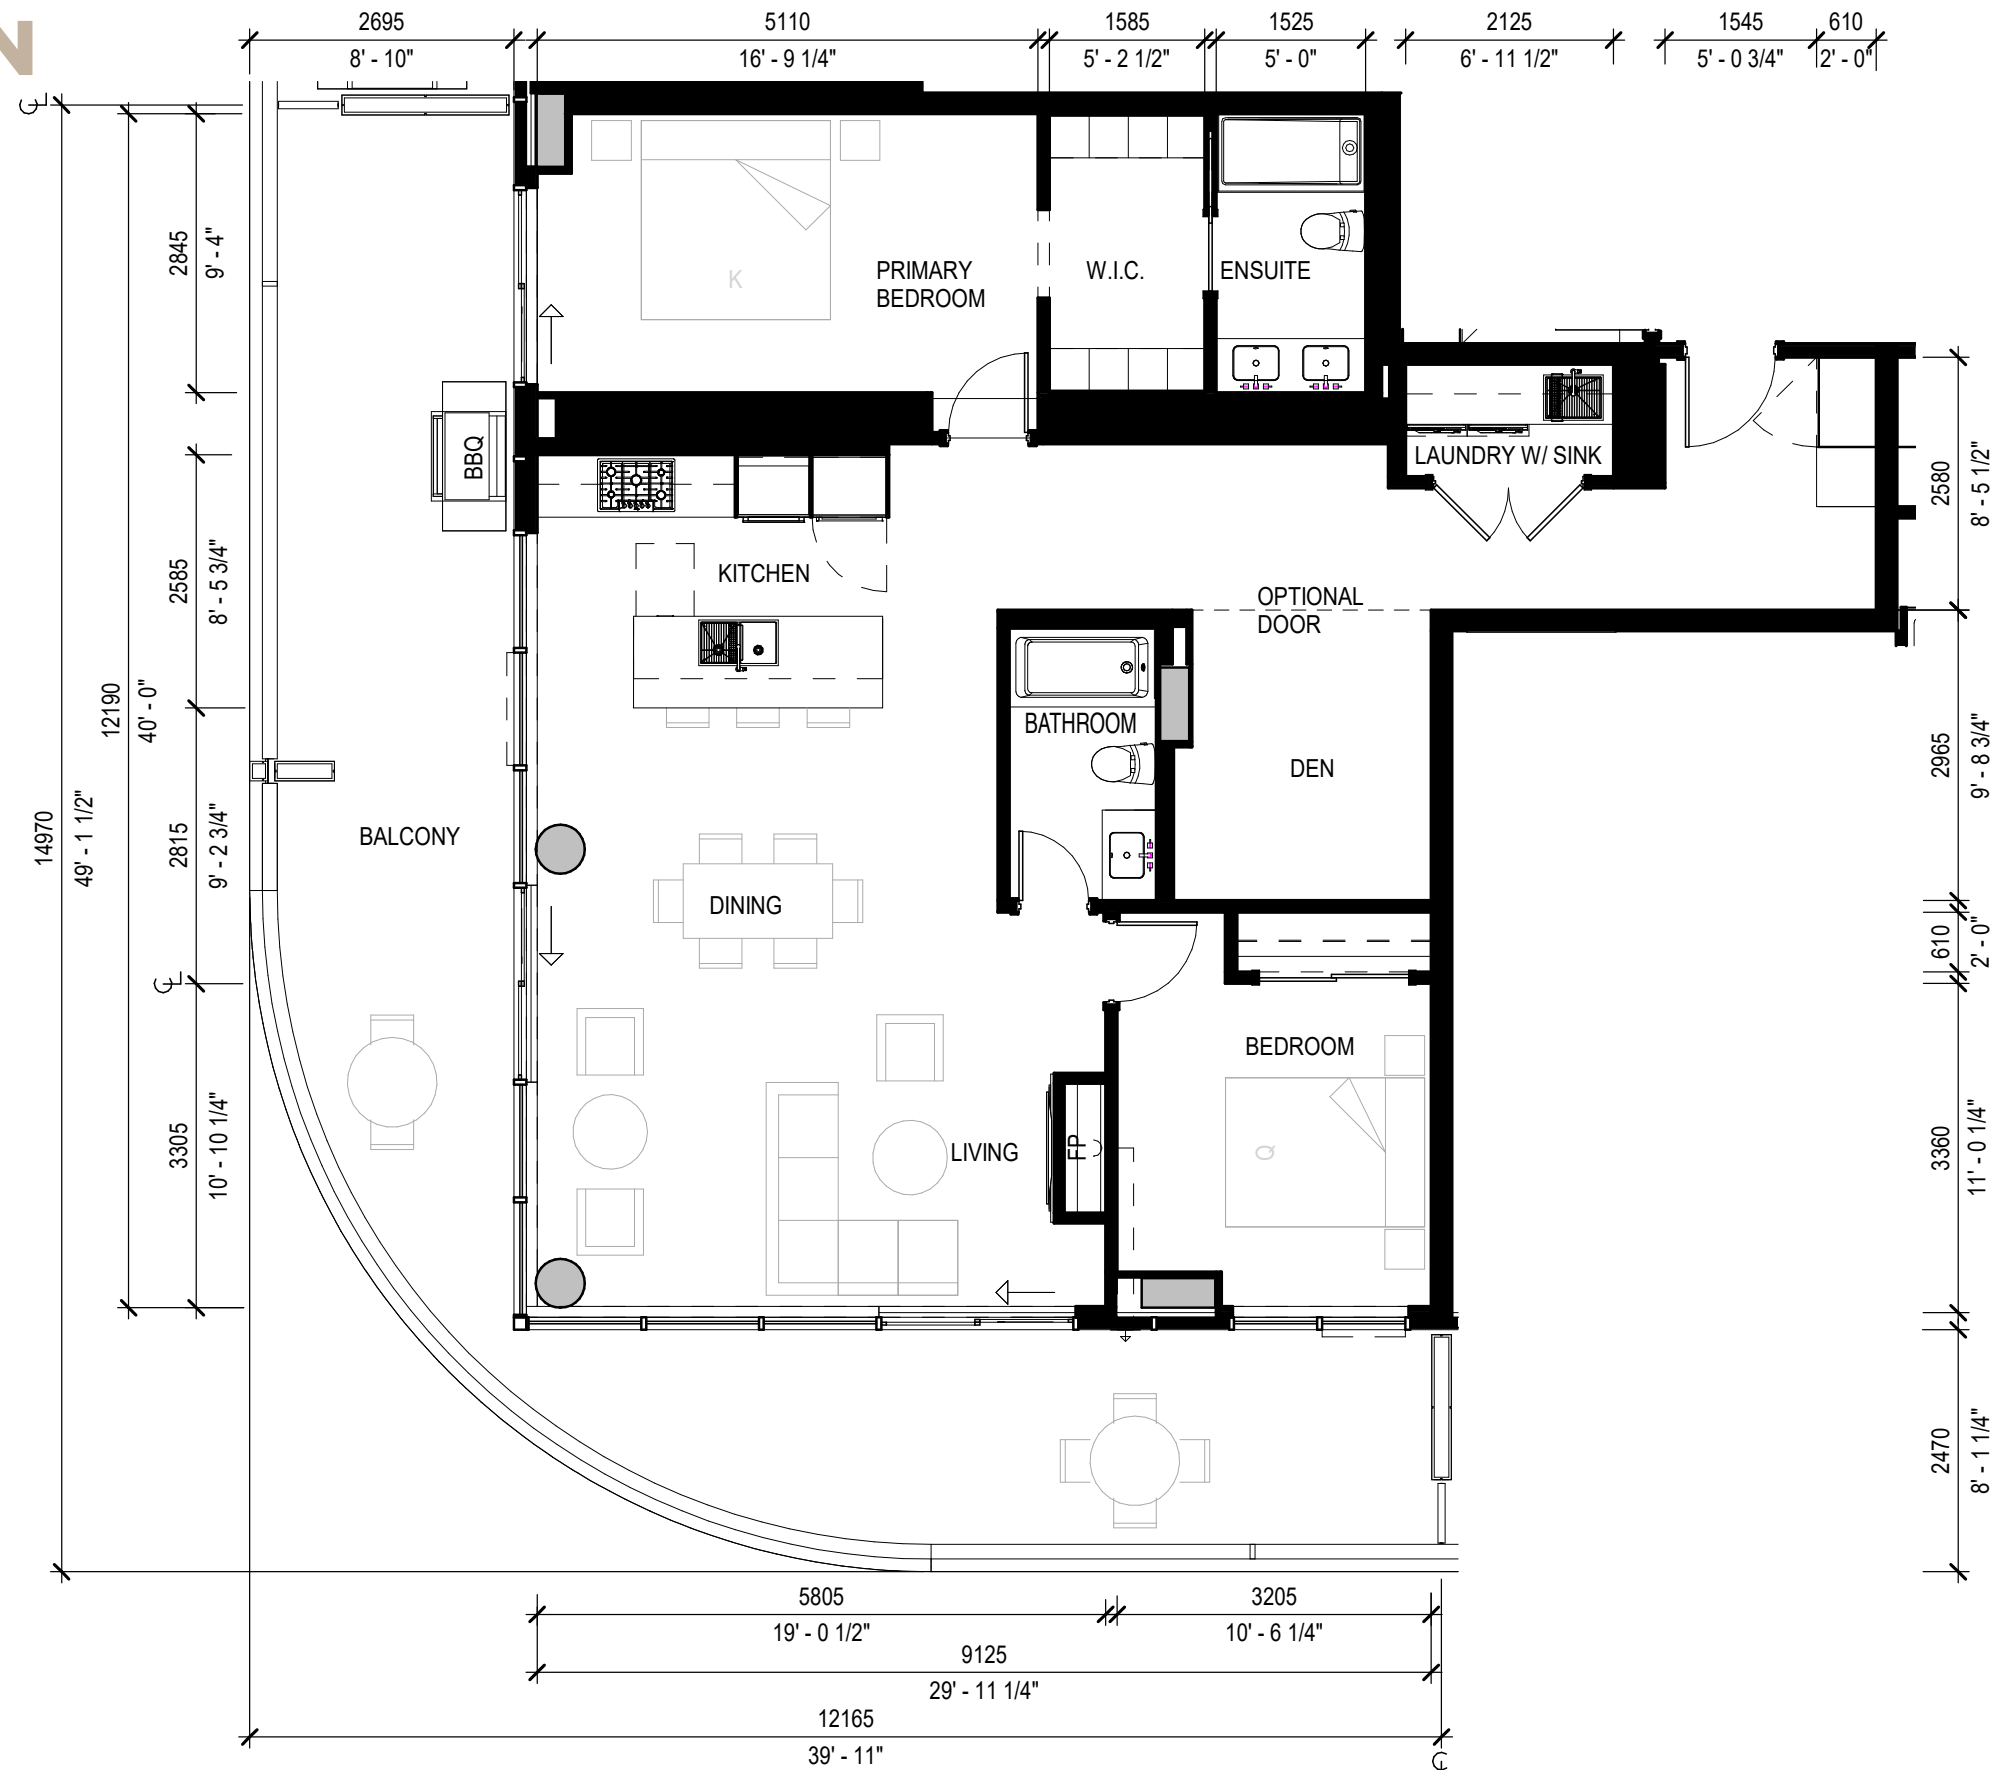

2 BEDROOM (LARGE) + DEN

PLAN B

	Sq. Ft.	m ²
Interior	1,399	130
Exterior	570	53
Total Living	1,969	183

UNITS: 1210 - 1310

5 OTHER 2 BEDROOM (LARGE) + DEN PLANS (1,335 TO 1,572 SQ. FT.)