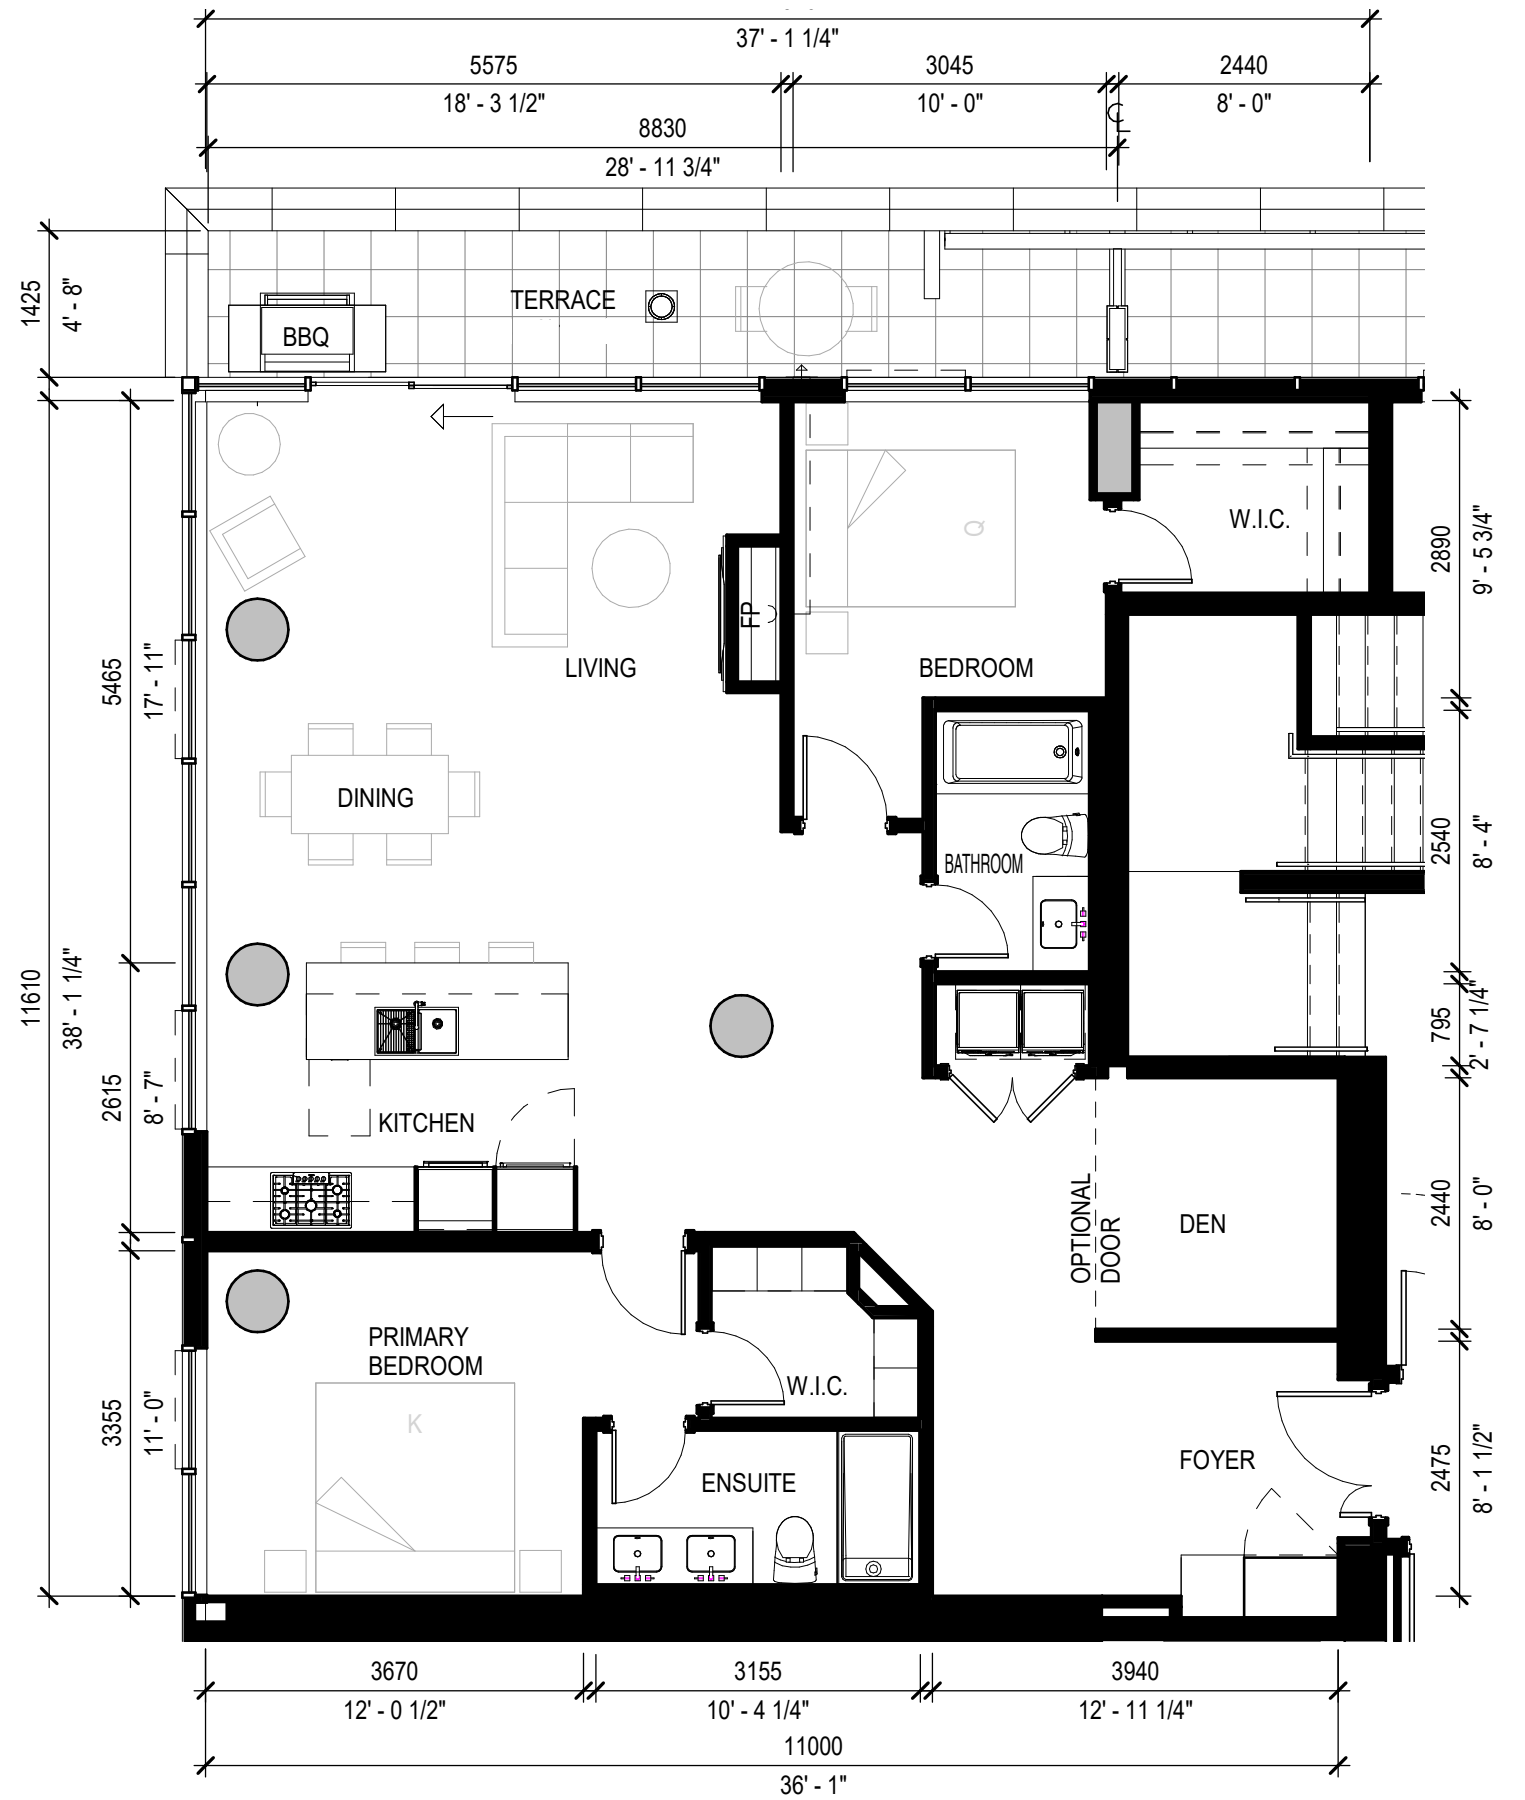

2 BEDROOM (LARGE) + DEN

PLAN A

	Sq. Ft.	m ²
Interior	1,410	141
Exterior	140	13
Total Living	1,550	144

UNITS: 609

5 OTHER 2 BEDROOM (LARGE) + DEN PLANS (1,335 TO 1,572 SQ. FT.)

ACDF
ARCHITECTURE

zeidler
ARCHITECTURE