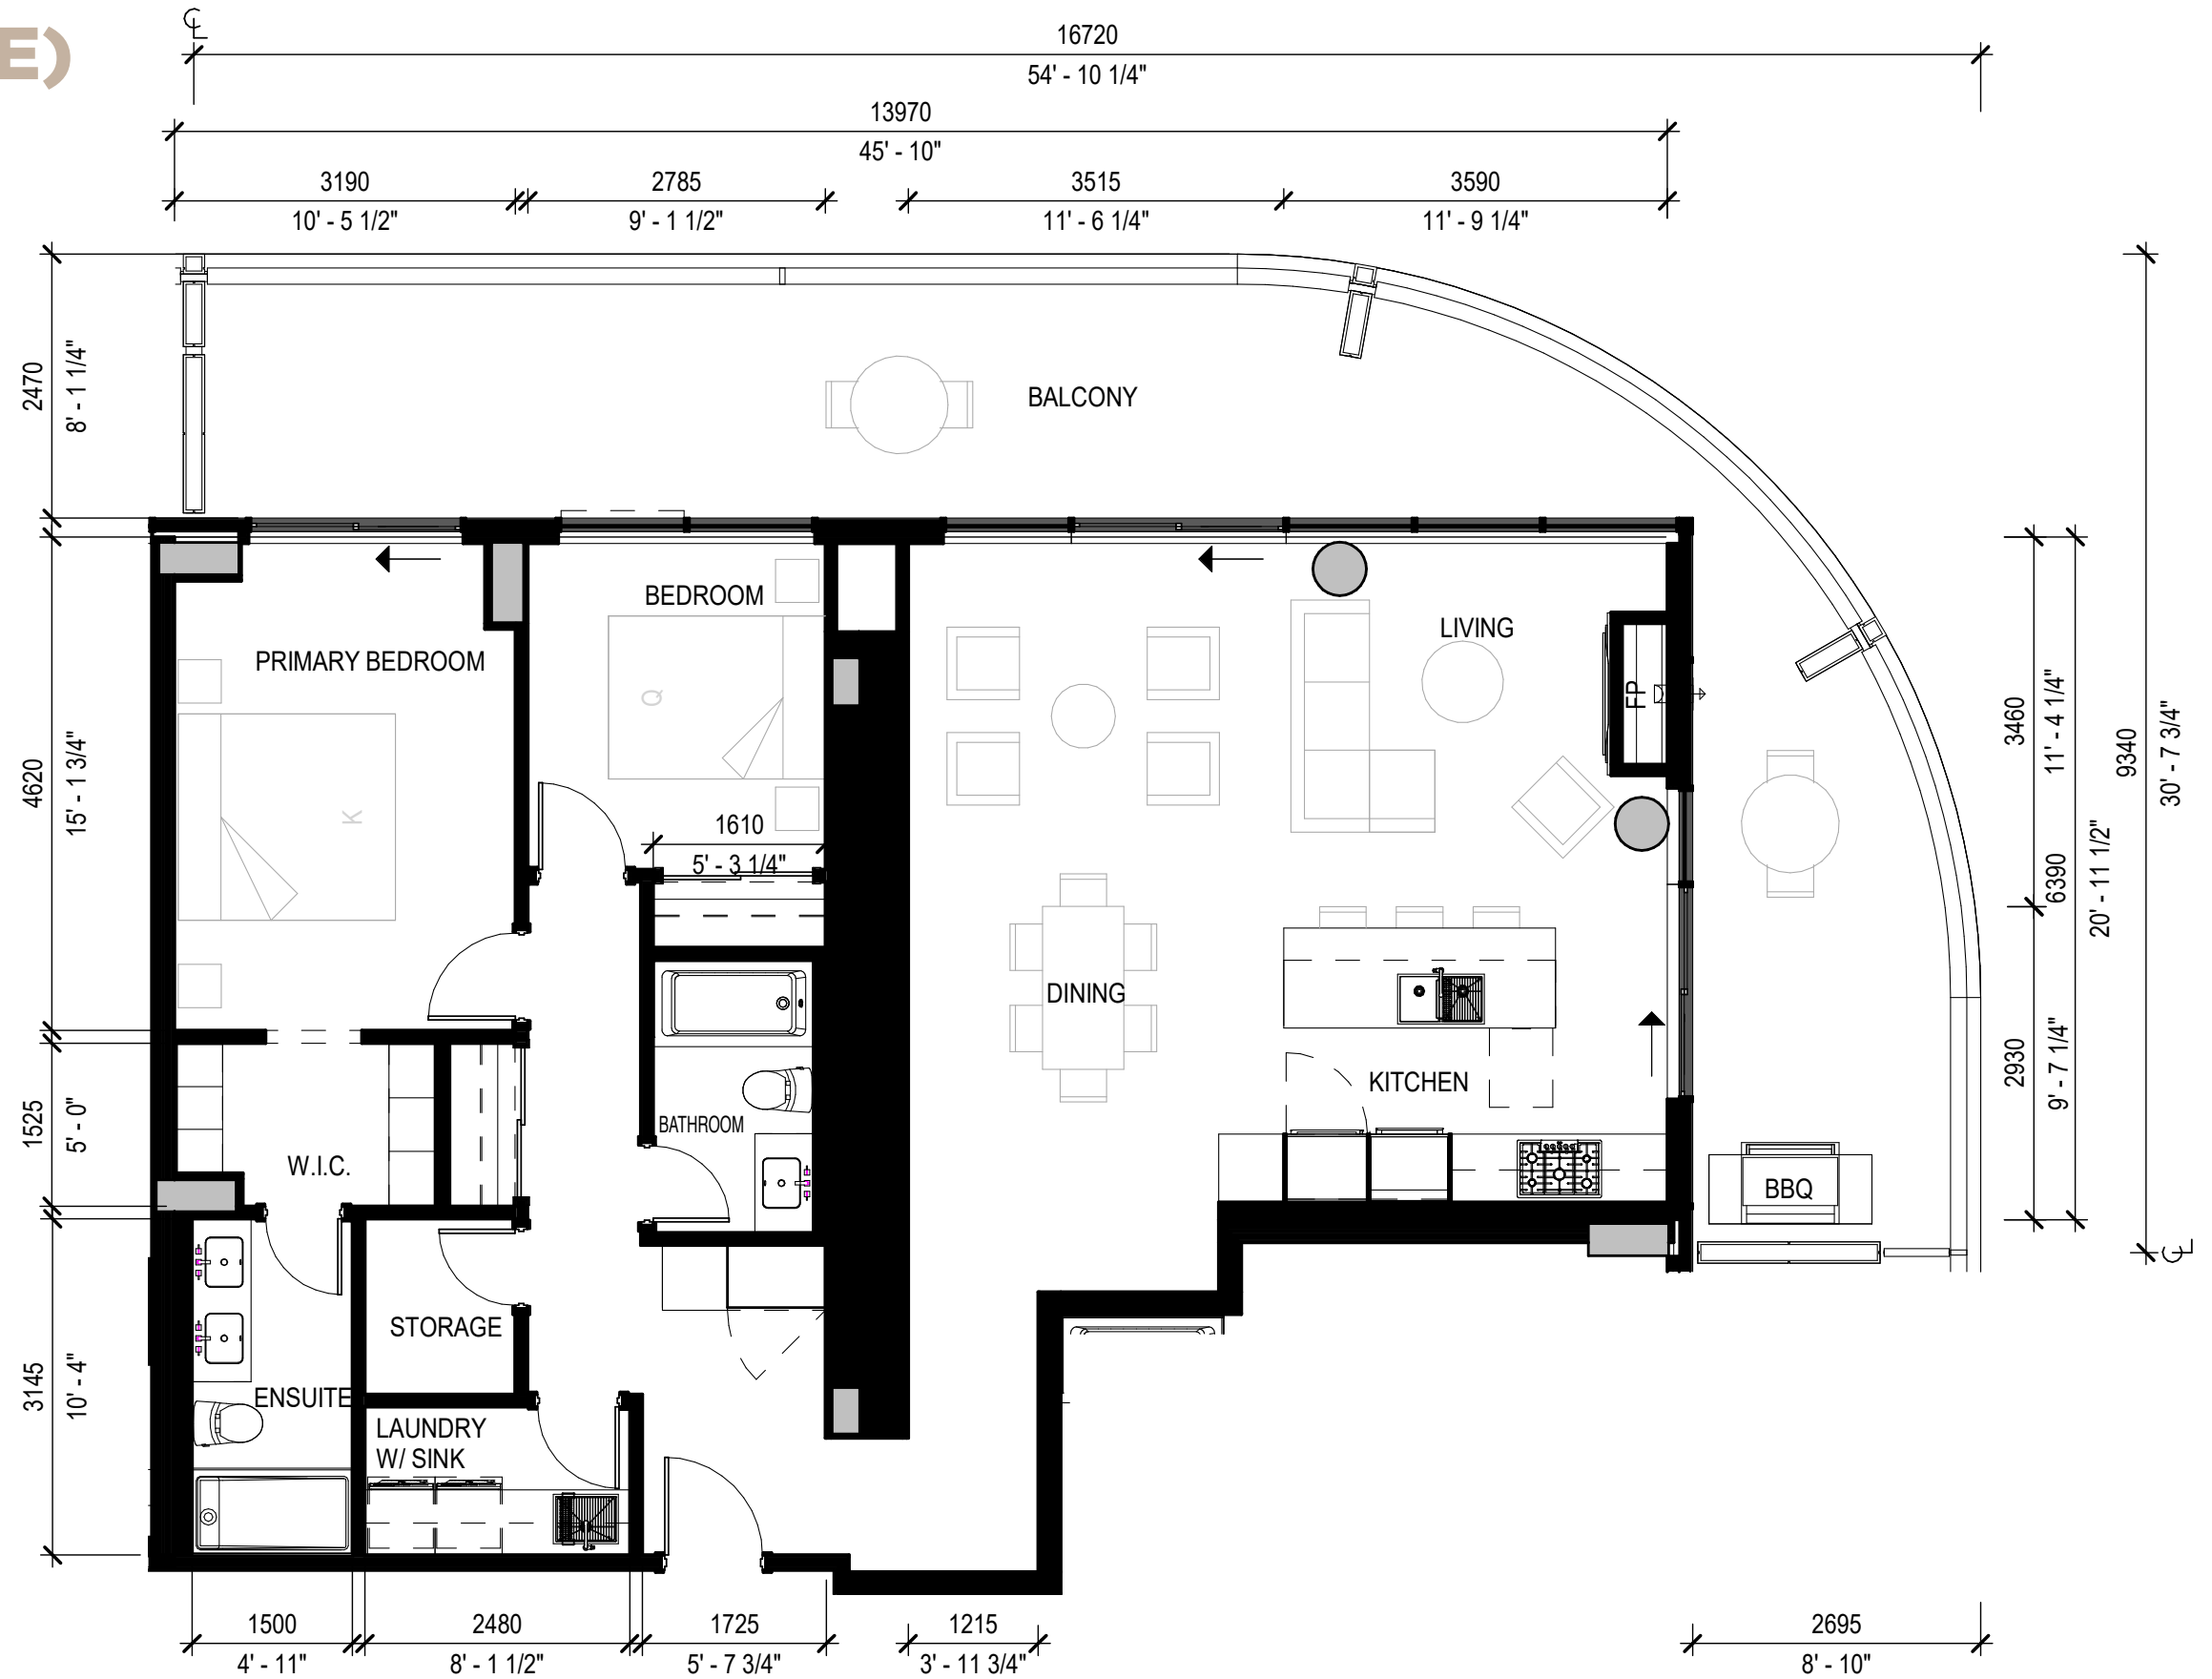

2 BEDROOM (LARGE)

PLAN E

	Sq. Ft.	m ²
Interior	1,324	123
Exterior	527	49
Total Living	1,851	172

UNITS: 603 - 702 - 802 - 902 - 1002 - 1102 - 1202 - 1302 - 1402 - 1502 - 1602

4 OTHER 2 BEDROOM (LARGE) PLANS (1,087 TO 1,324 SQ. FT.)