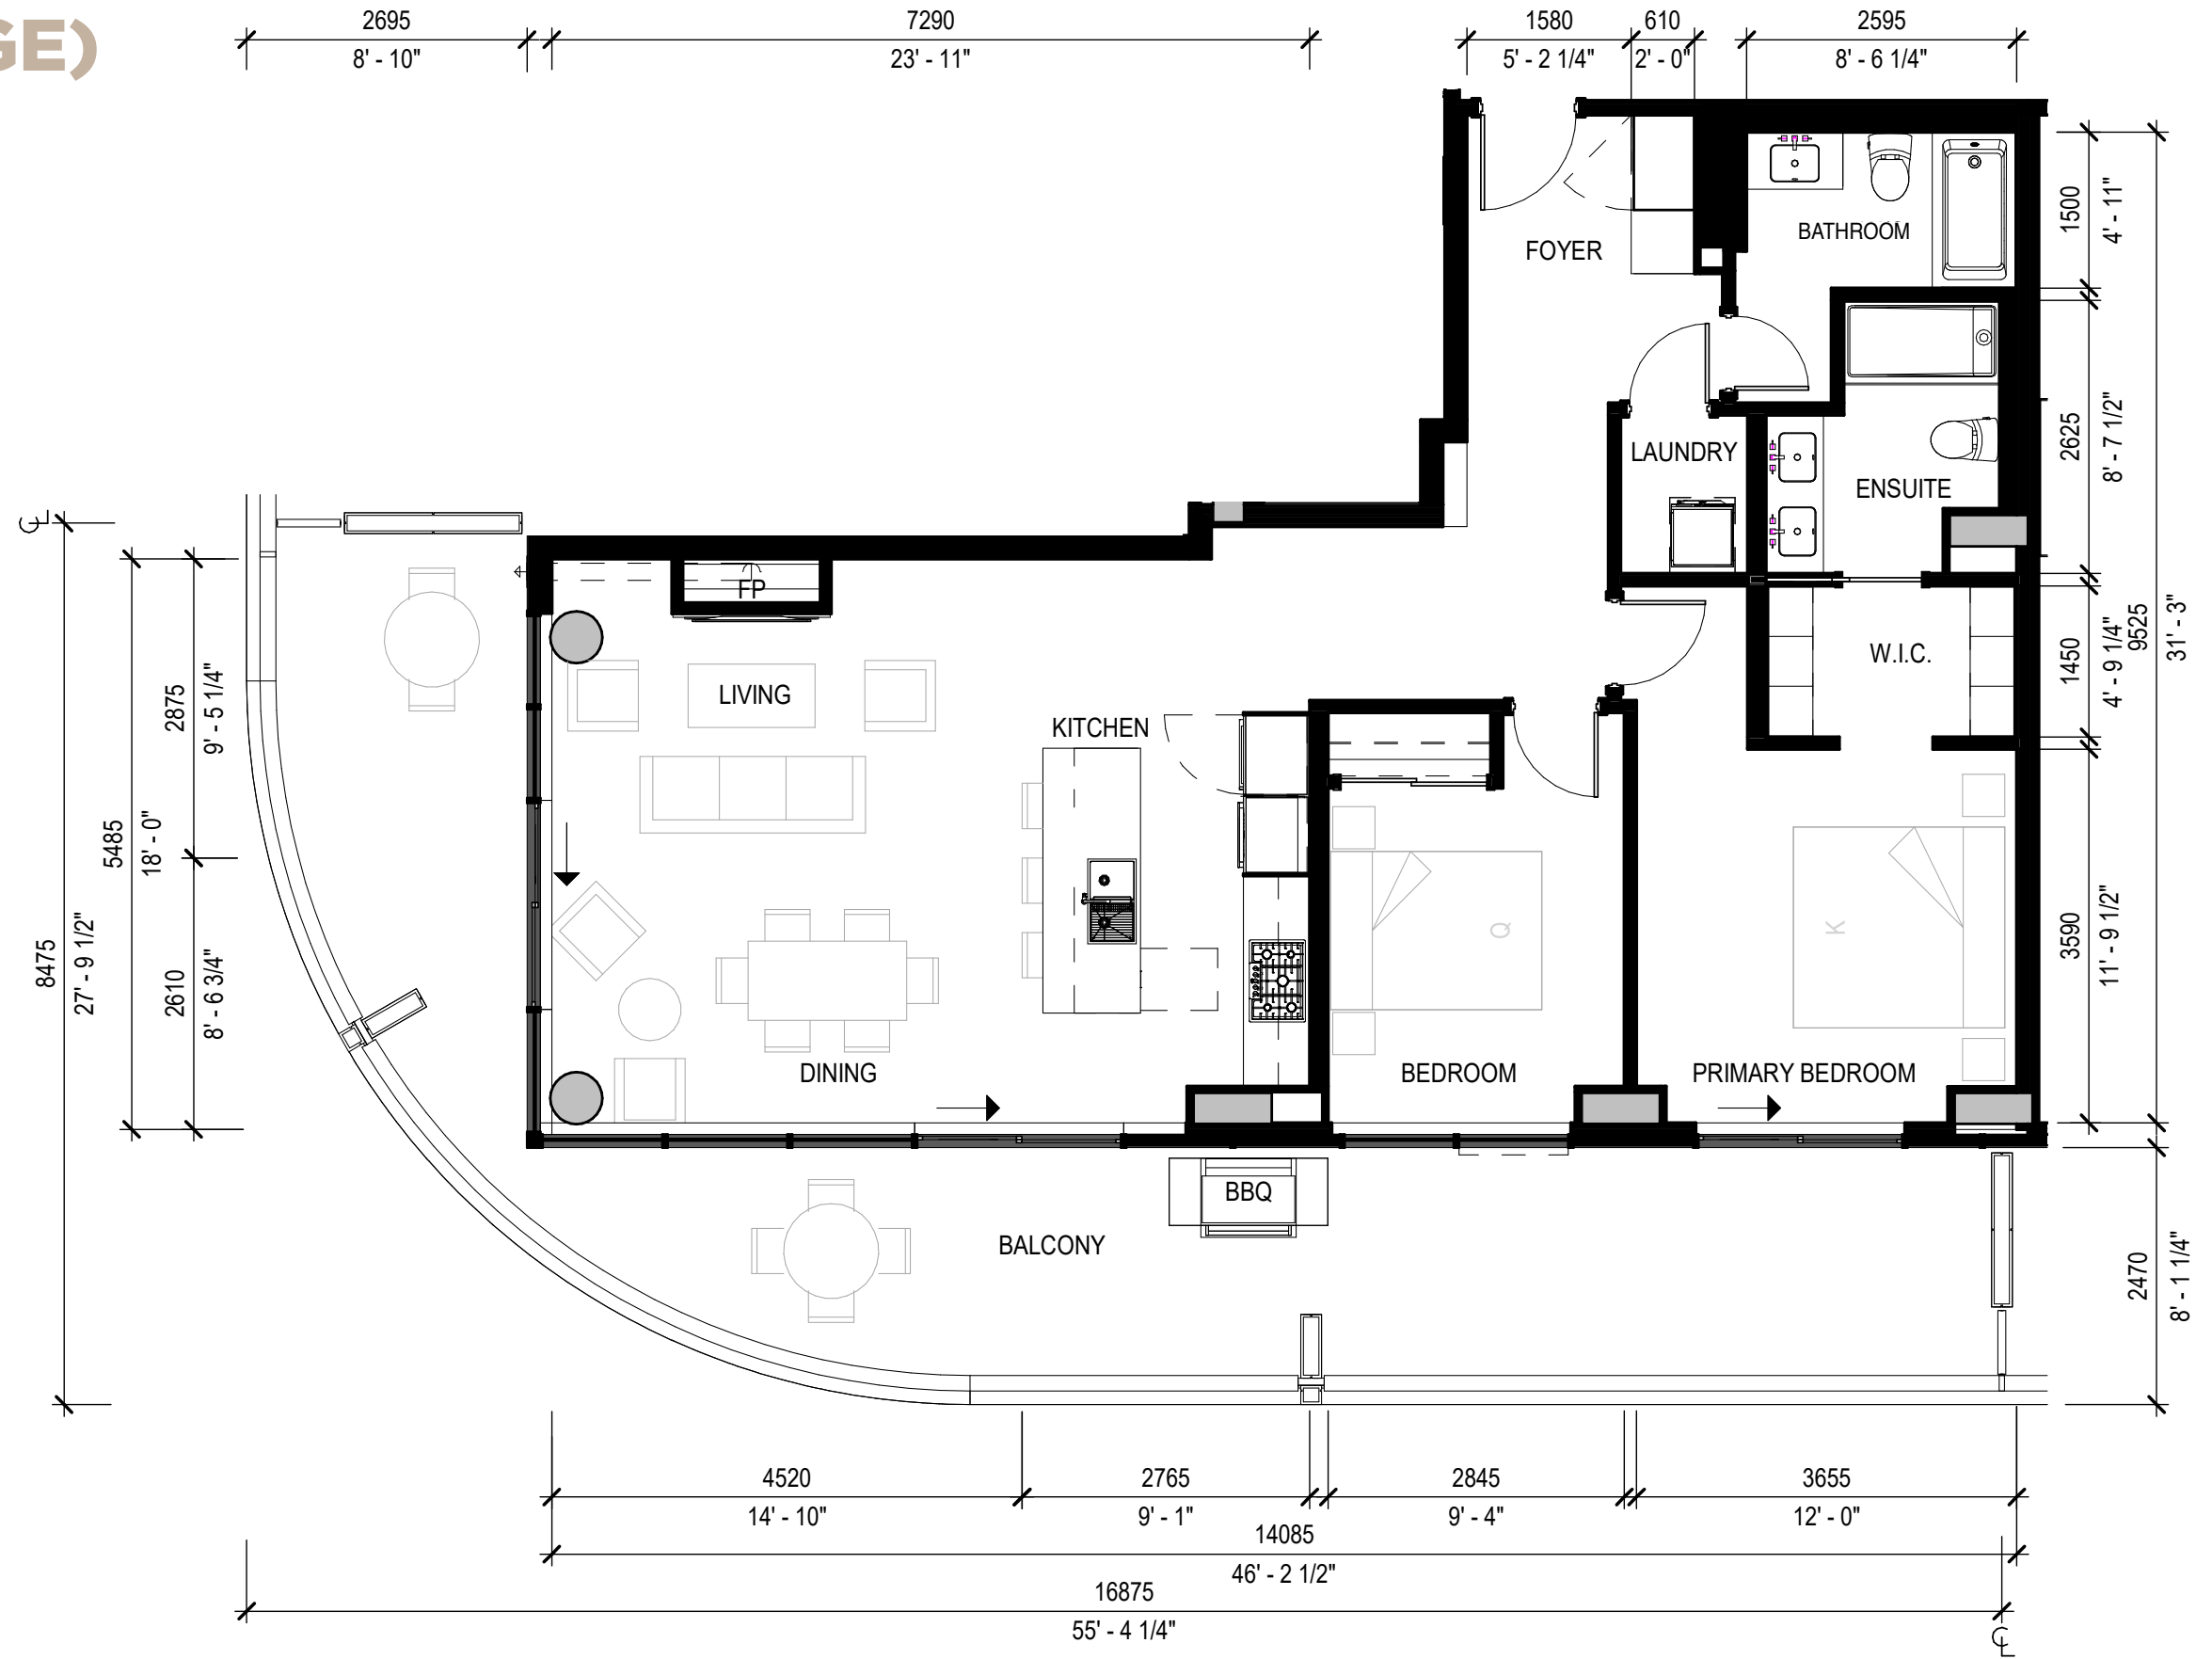

2 BEDROOM (LARGE)

PLAN D

	Sq. Ft.	m ²
Interior	1,152	107
Exterior	506	47
Total Living	1,658	154

UNITS: 710 - 810 - 910 - 1010 - 1110

4 OTHER 2 BEDROOM (LARGE) PLANS (1,087 TO 1,324 SQ. FT.)