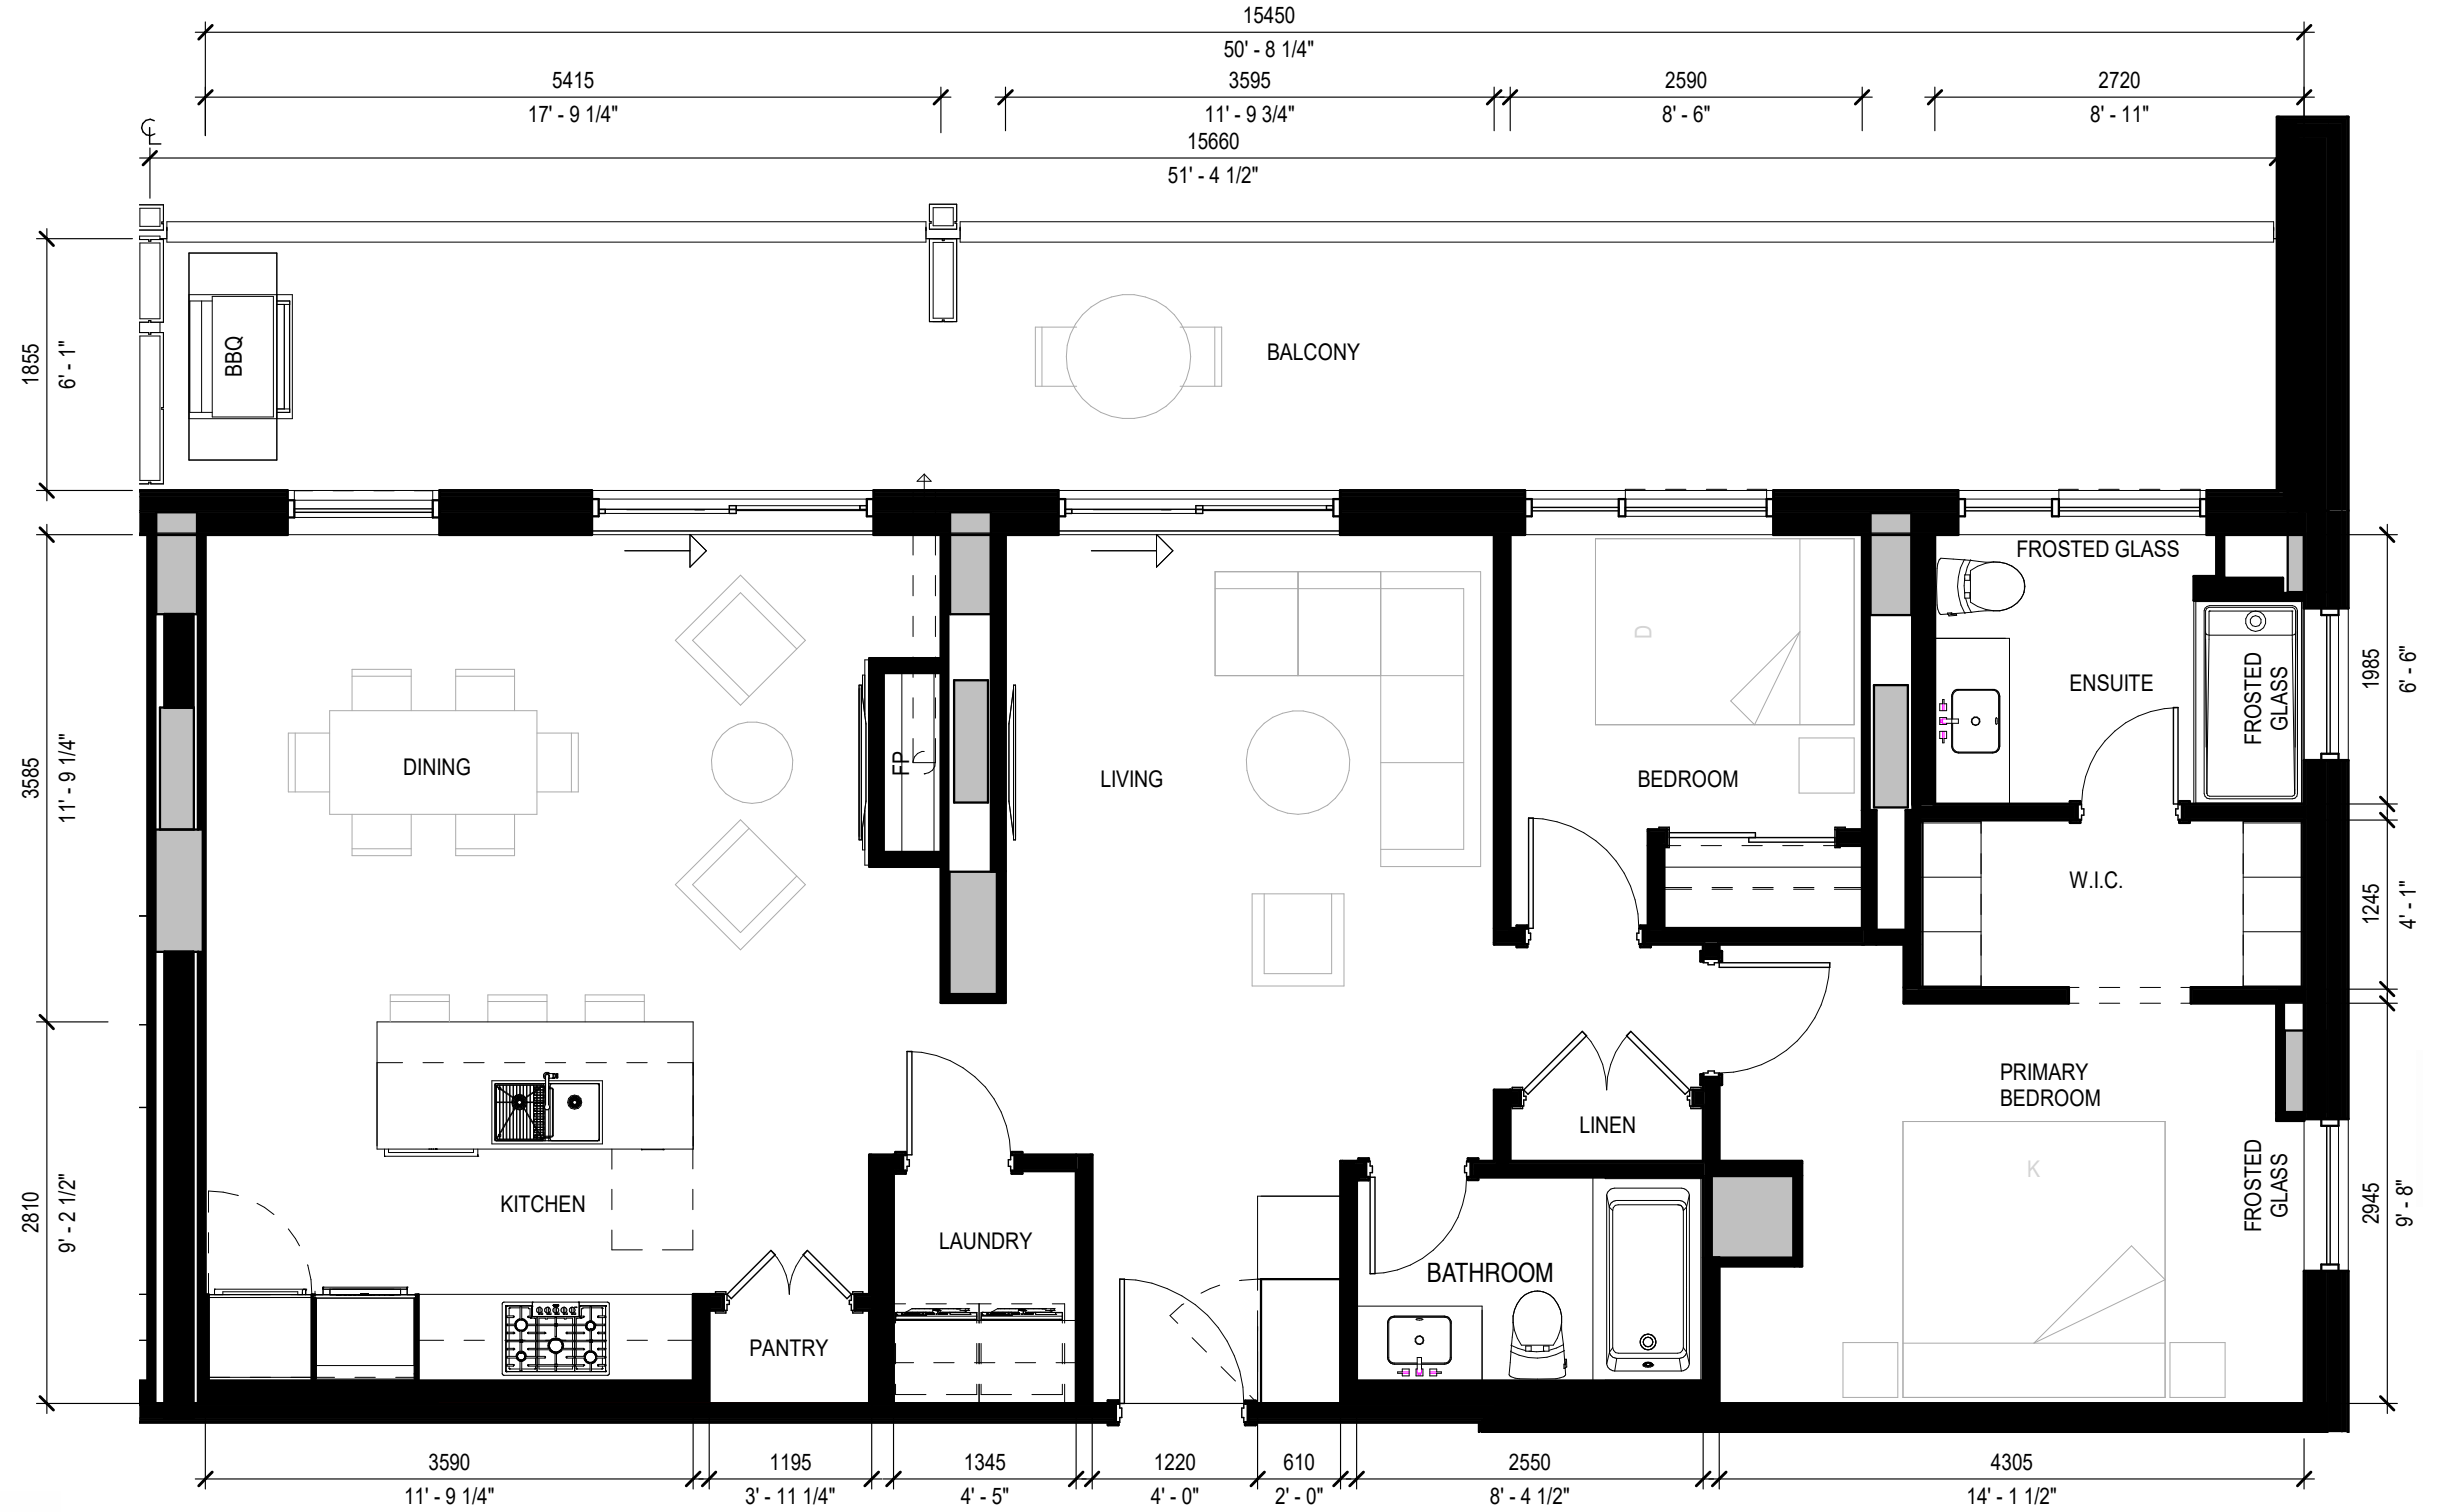

# 2 BEDROOM (LARGE)

## PLAN C

	Sq. Ft.	m <sup>2</sup>
Interior	1,173	109
Exterior	323	30
<b>Total Living</b>	<b>1,496</b>	<b>139</b>

UNITS: 407 - 507

4 OTHER 2 BEDROOM (LARGE) PLANS (1,087 TO 1,324 SQ. FT.)