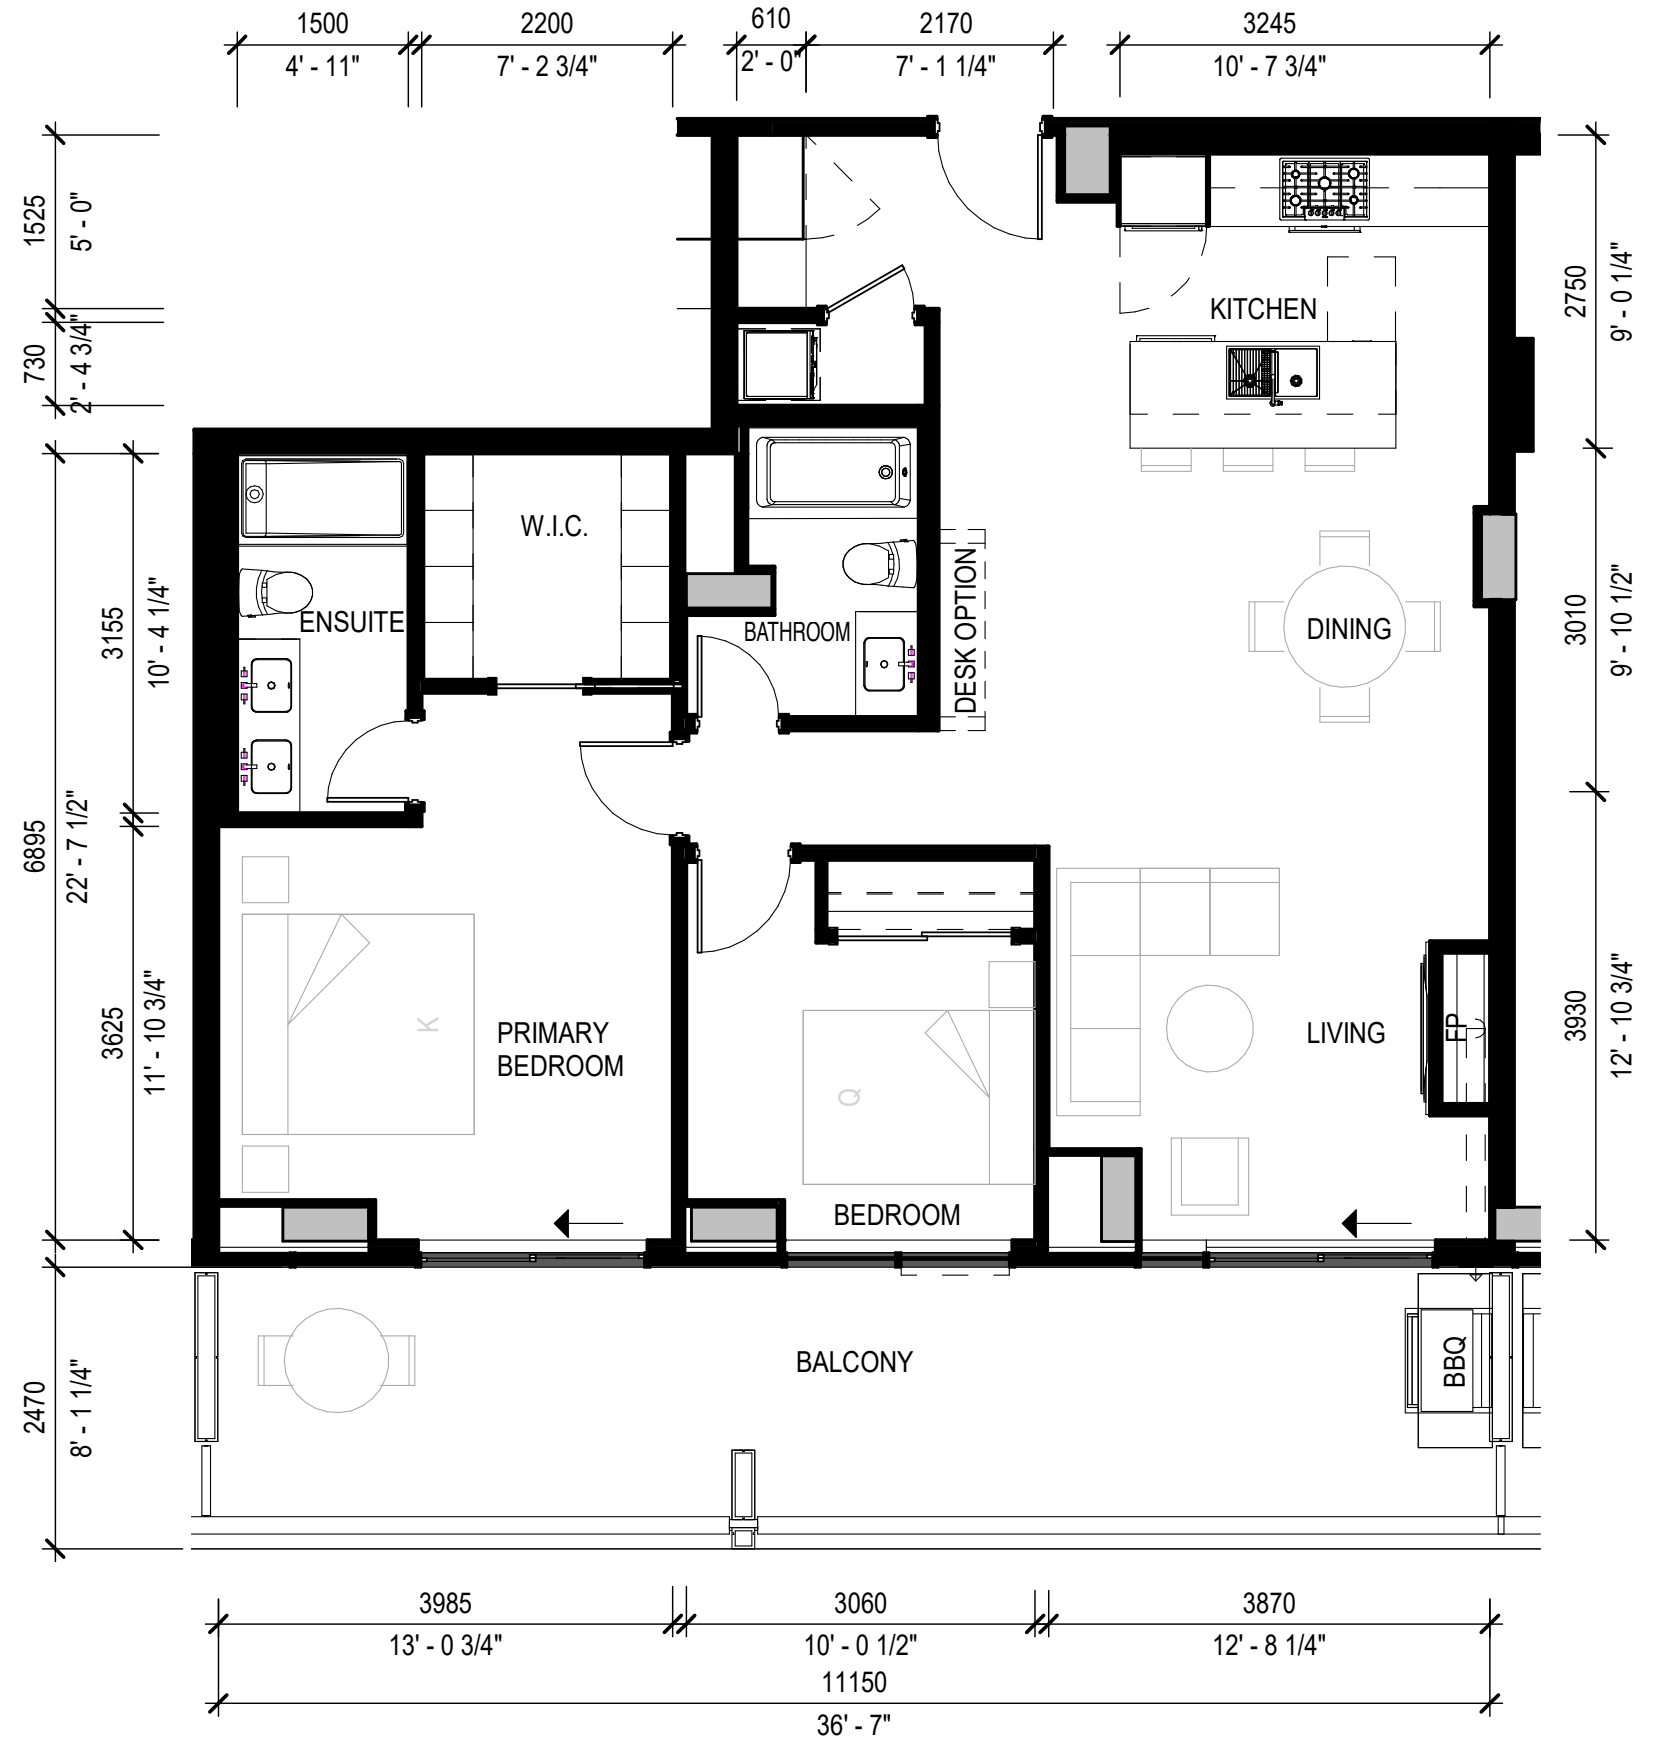

2 BEDROOM (LARGE)

PLAN A

	Sq. Ft.	m ²
Interior	1,087	101
Exterior	301	28
Total Living	1,388	129

UNITS: 1209 - 1309

4 OTHER 2 BEDROOM (LARGE) PLANS (1,087 TO 1,324 SQ. FT.)