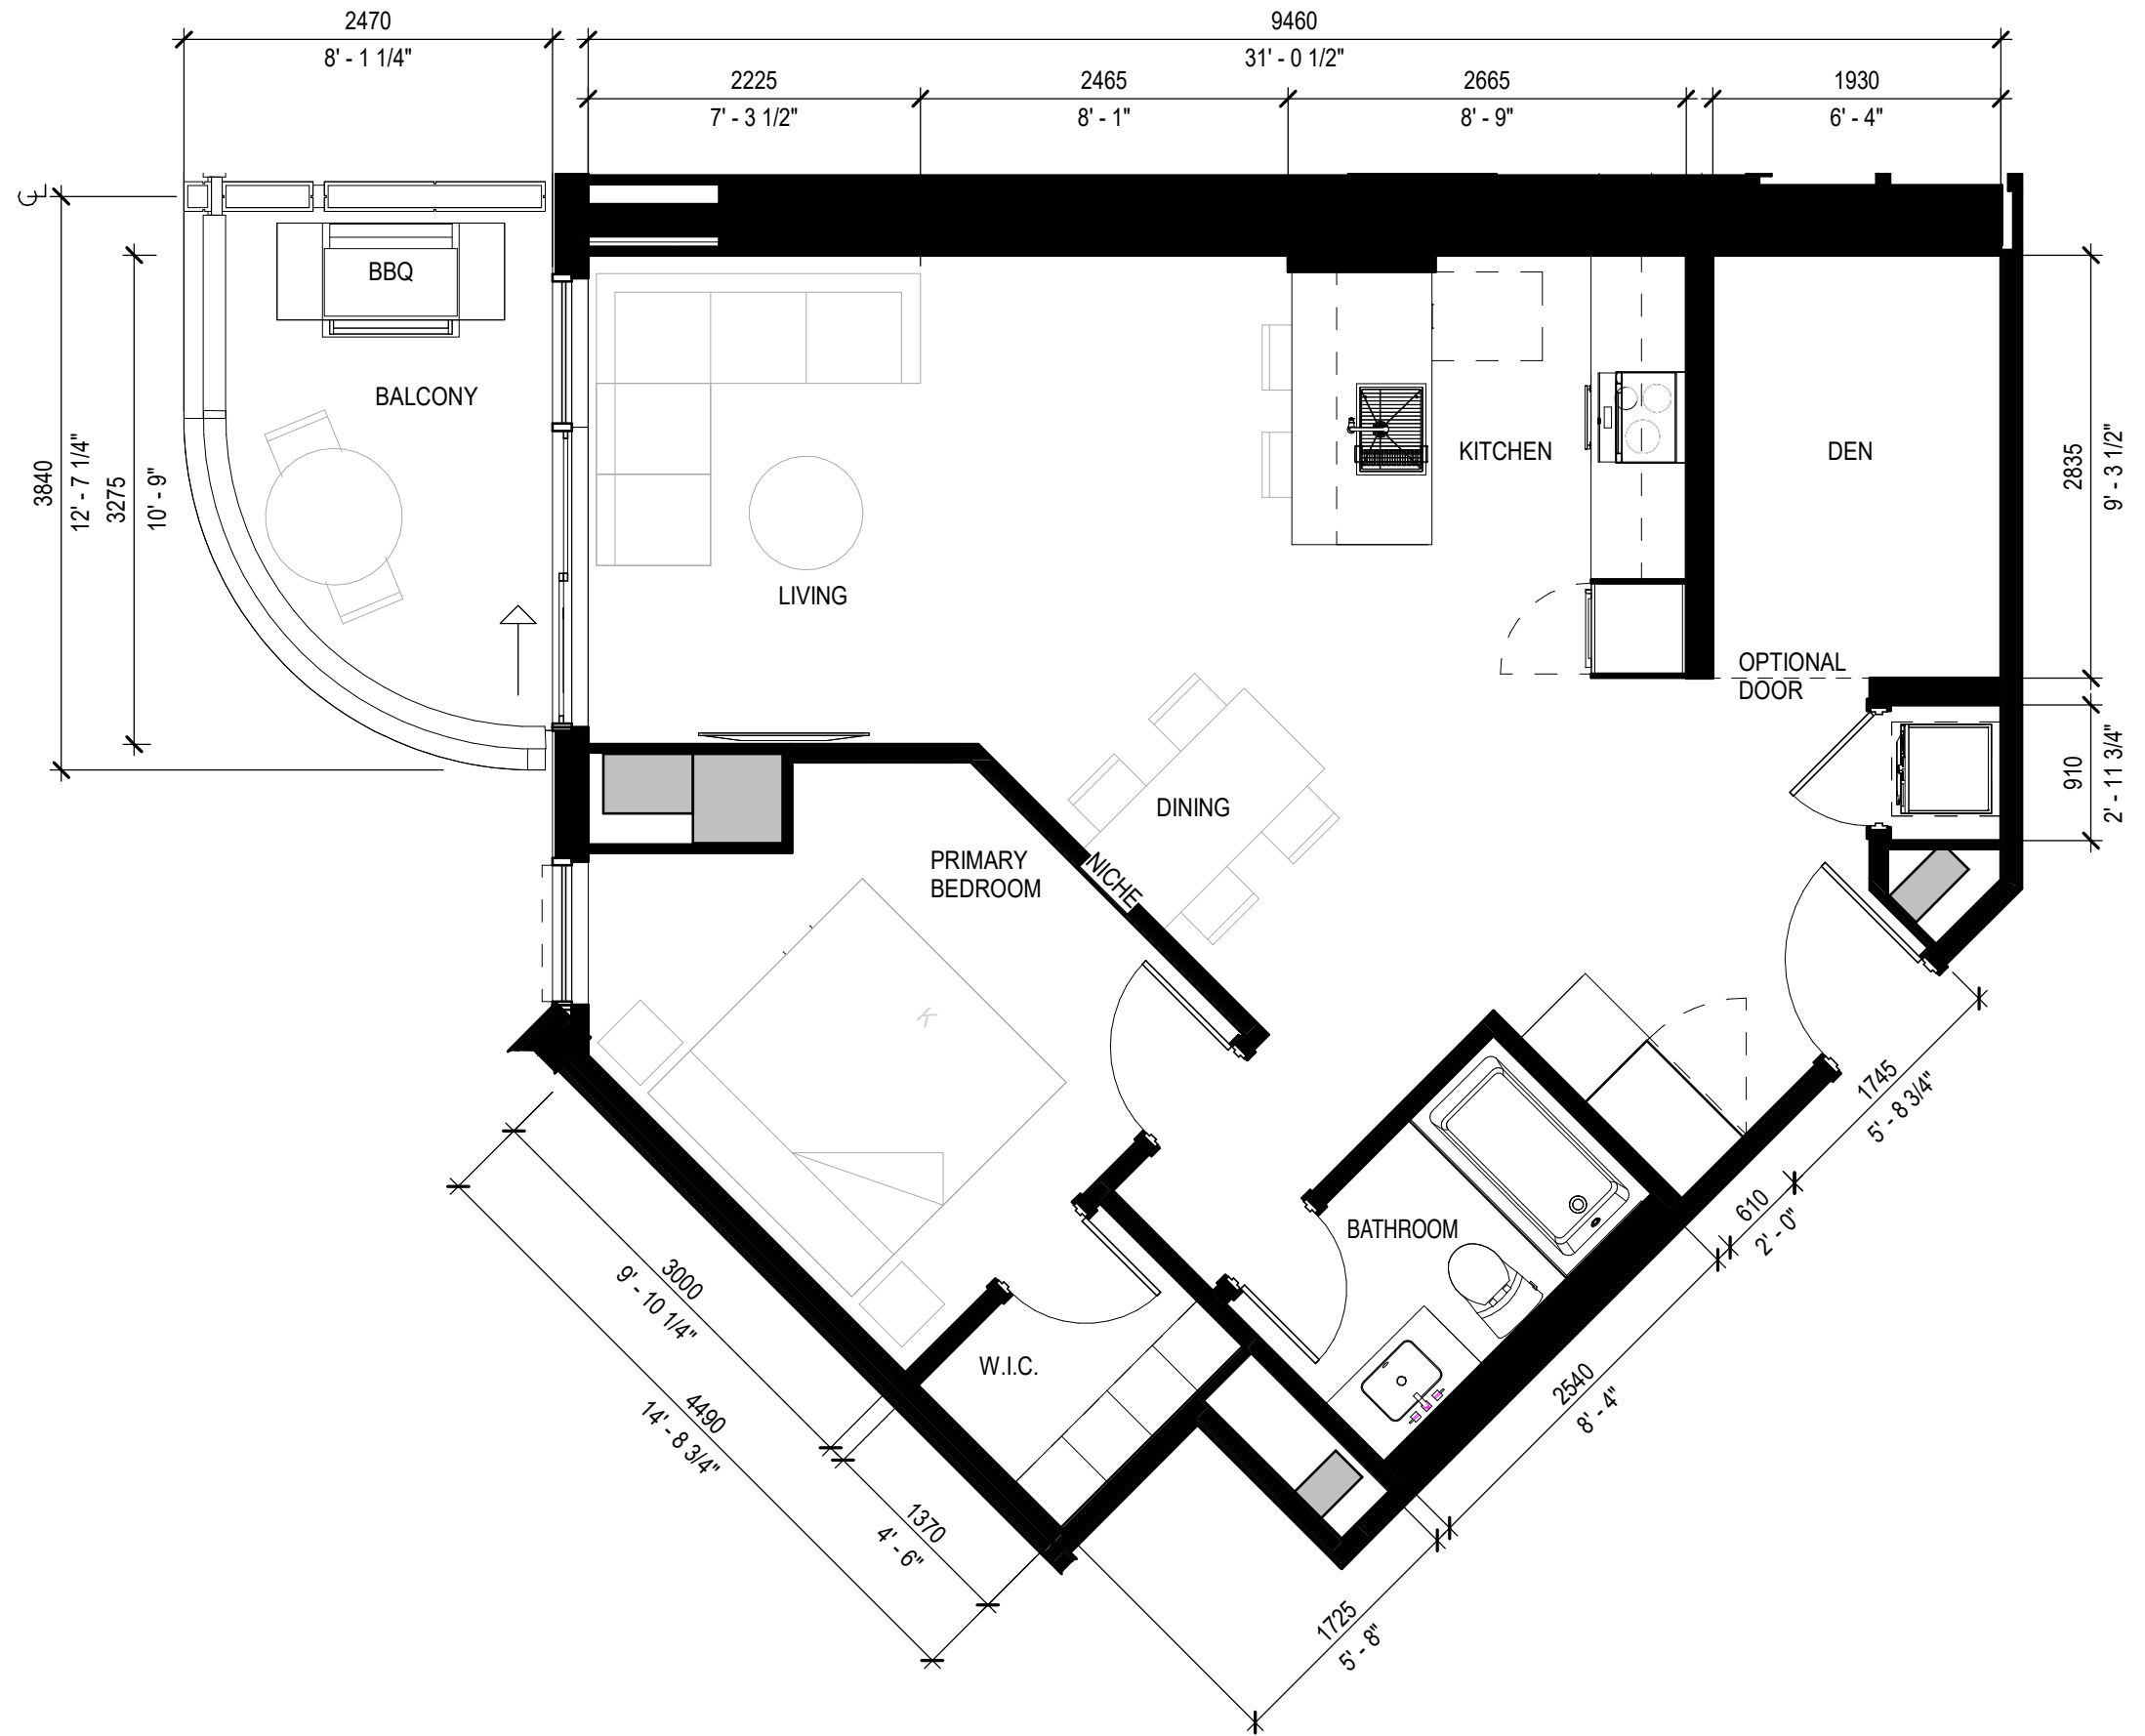

1 BEDROOM + DEN

PLAN E

	Sq. Ft.	m ²
Interior	753	70
Exterior	86	8
Total Living	839	78

UNITS: 303 - 406 - 506

4 OTHER 1 BEDROOM + DEN PLANS (592 TO 753 SQ. FT.)