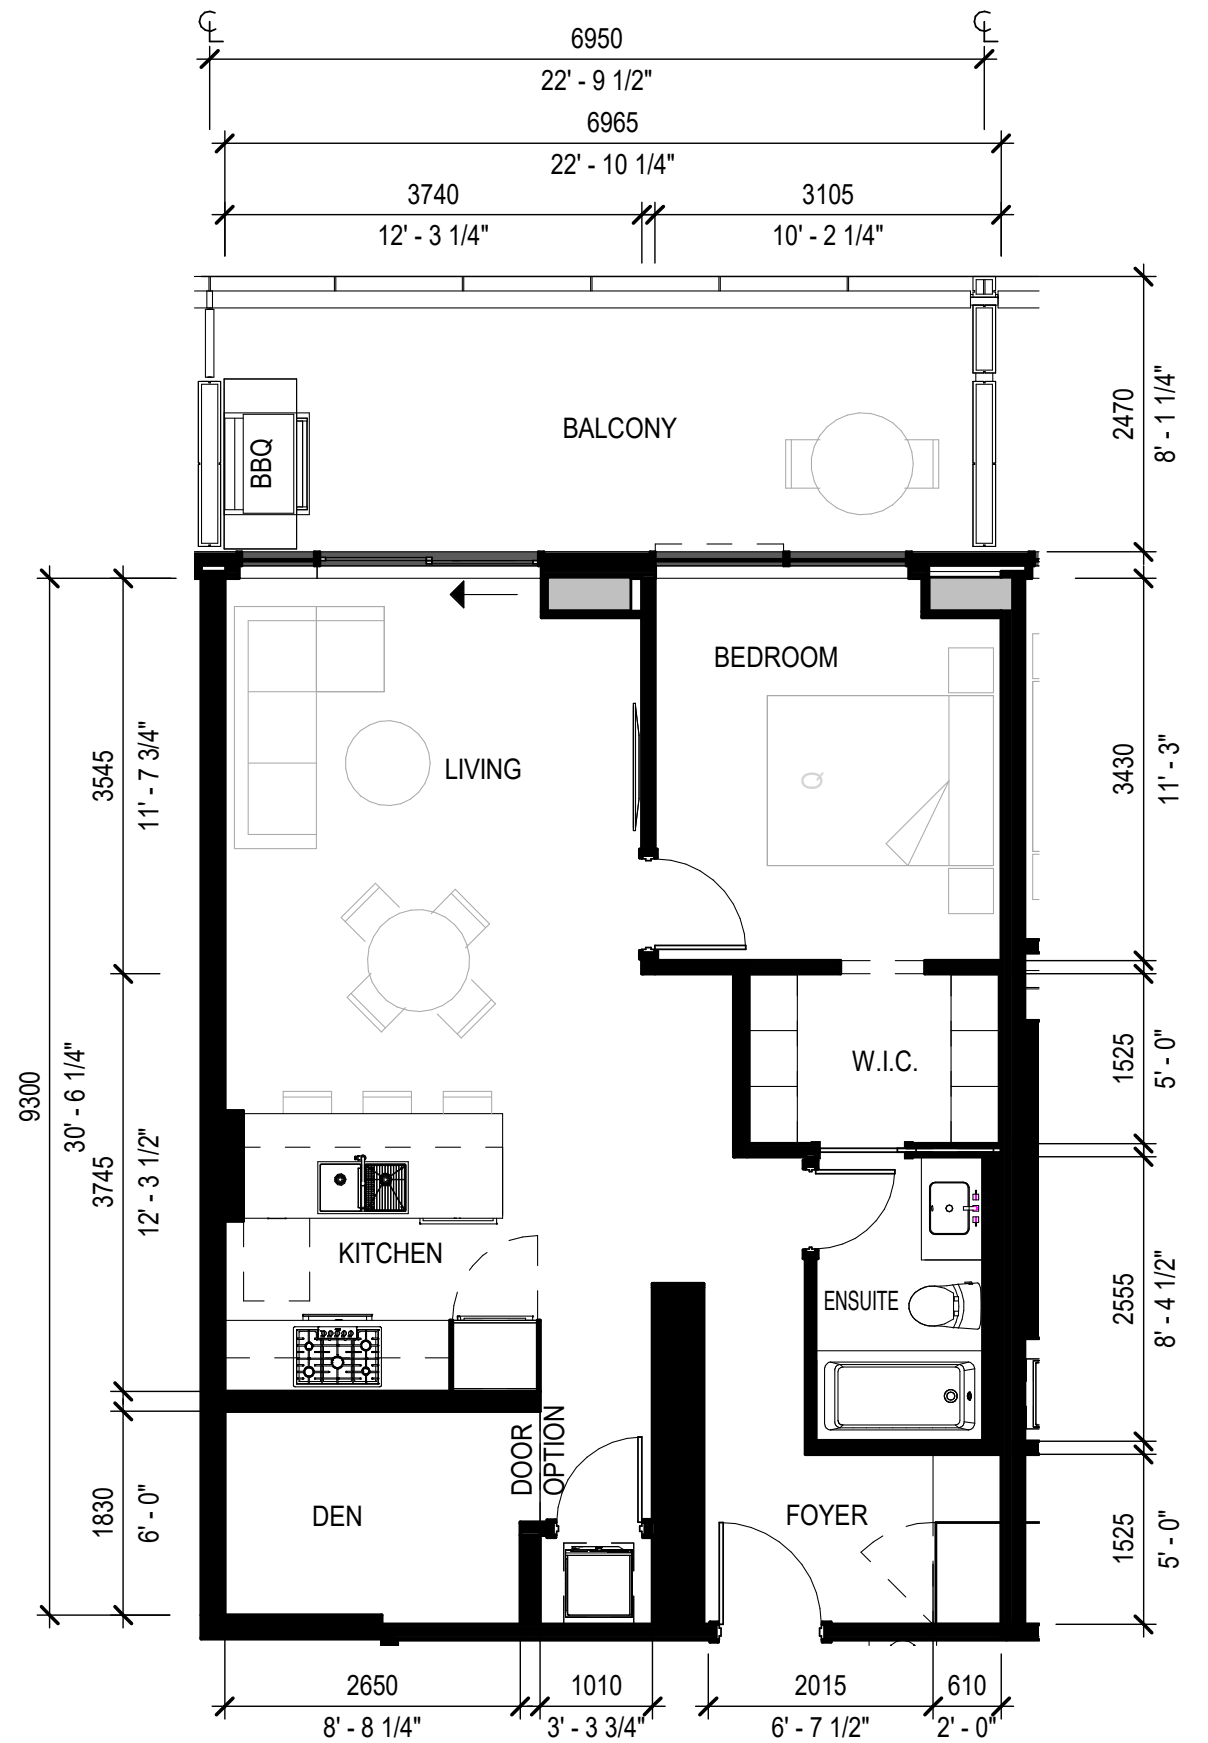

1 BEDROOM + DEN

PLAN D

	Sq. Ft.	m ²
Interior	743	69
Exterior	183	17
Total Living	926	86

UNITS: 712 - 812 - 912 - 1012 - 1112

4 OTHER 1 BEDROOM + DEN PLANS (592 TO 753 SQ. FT.)