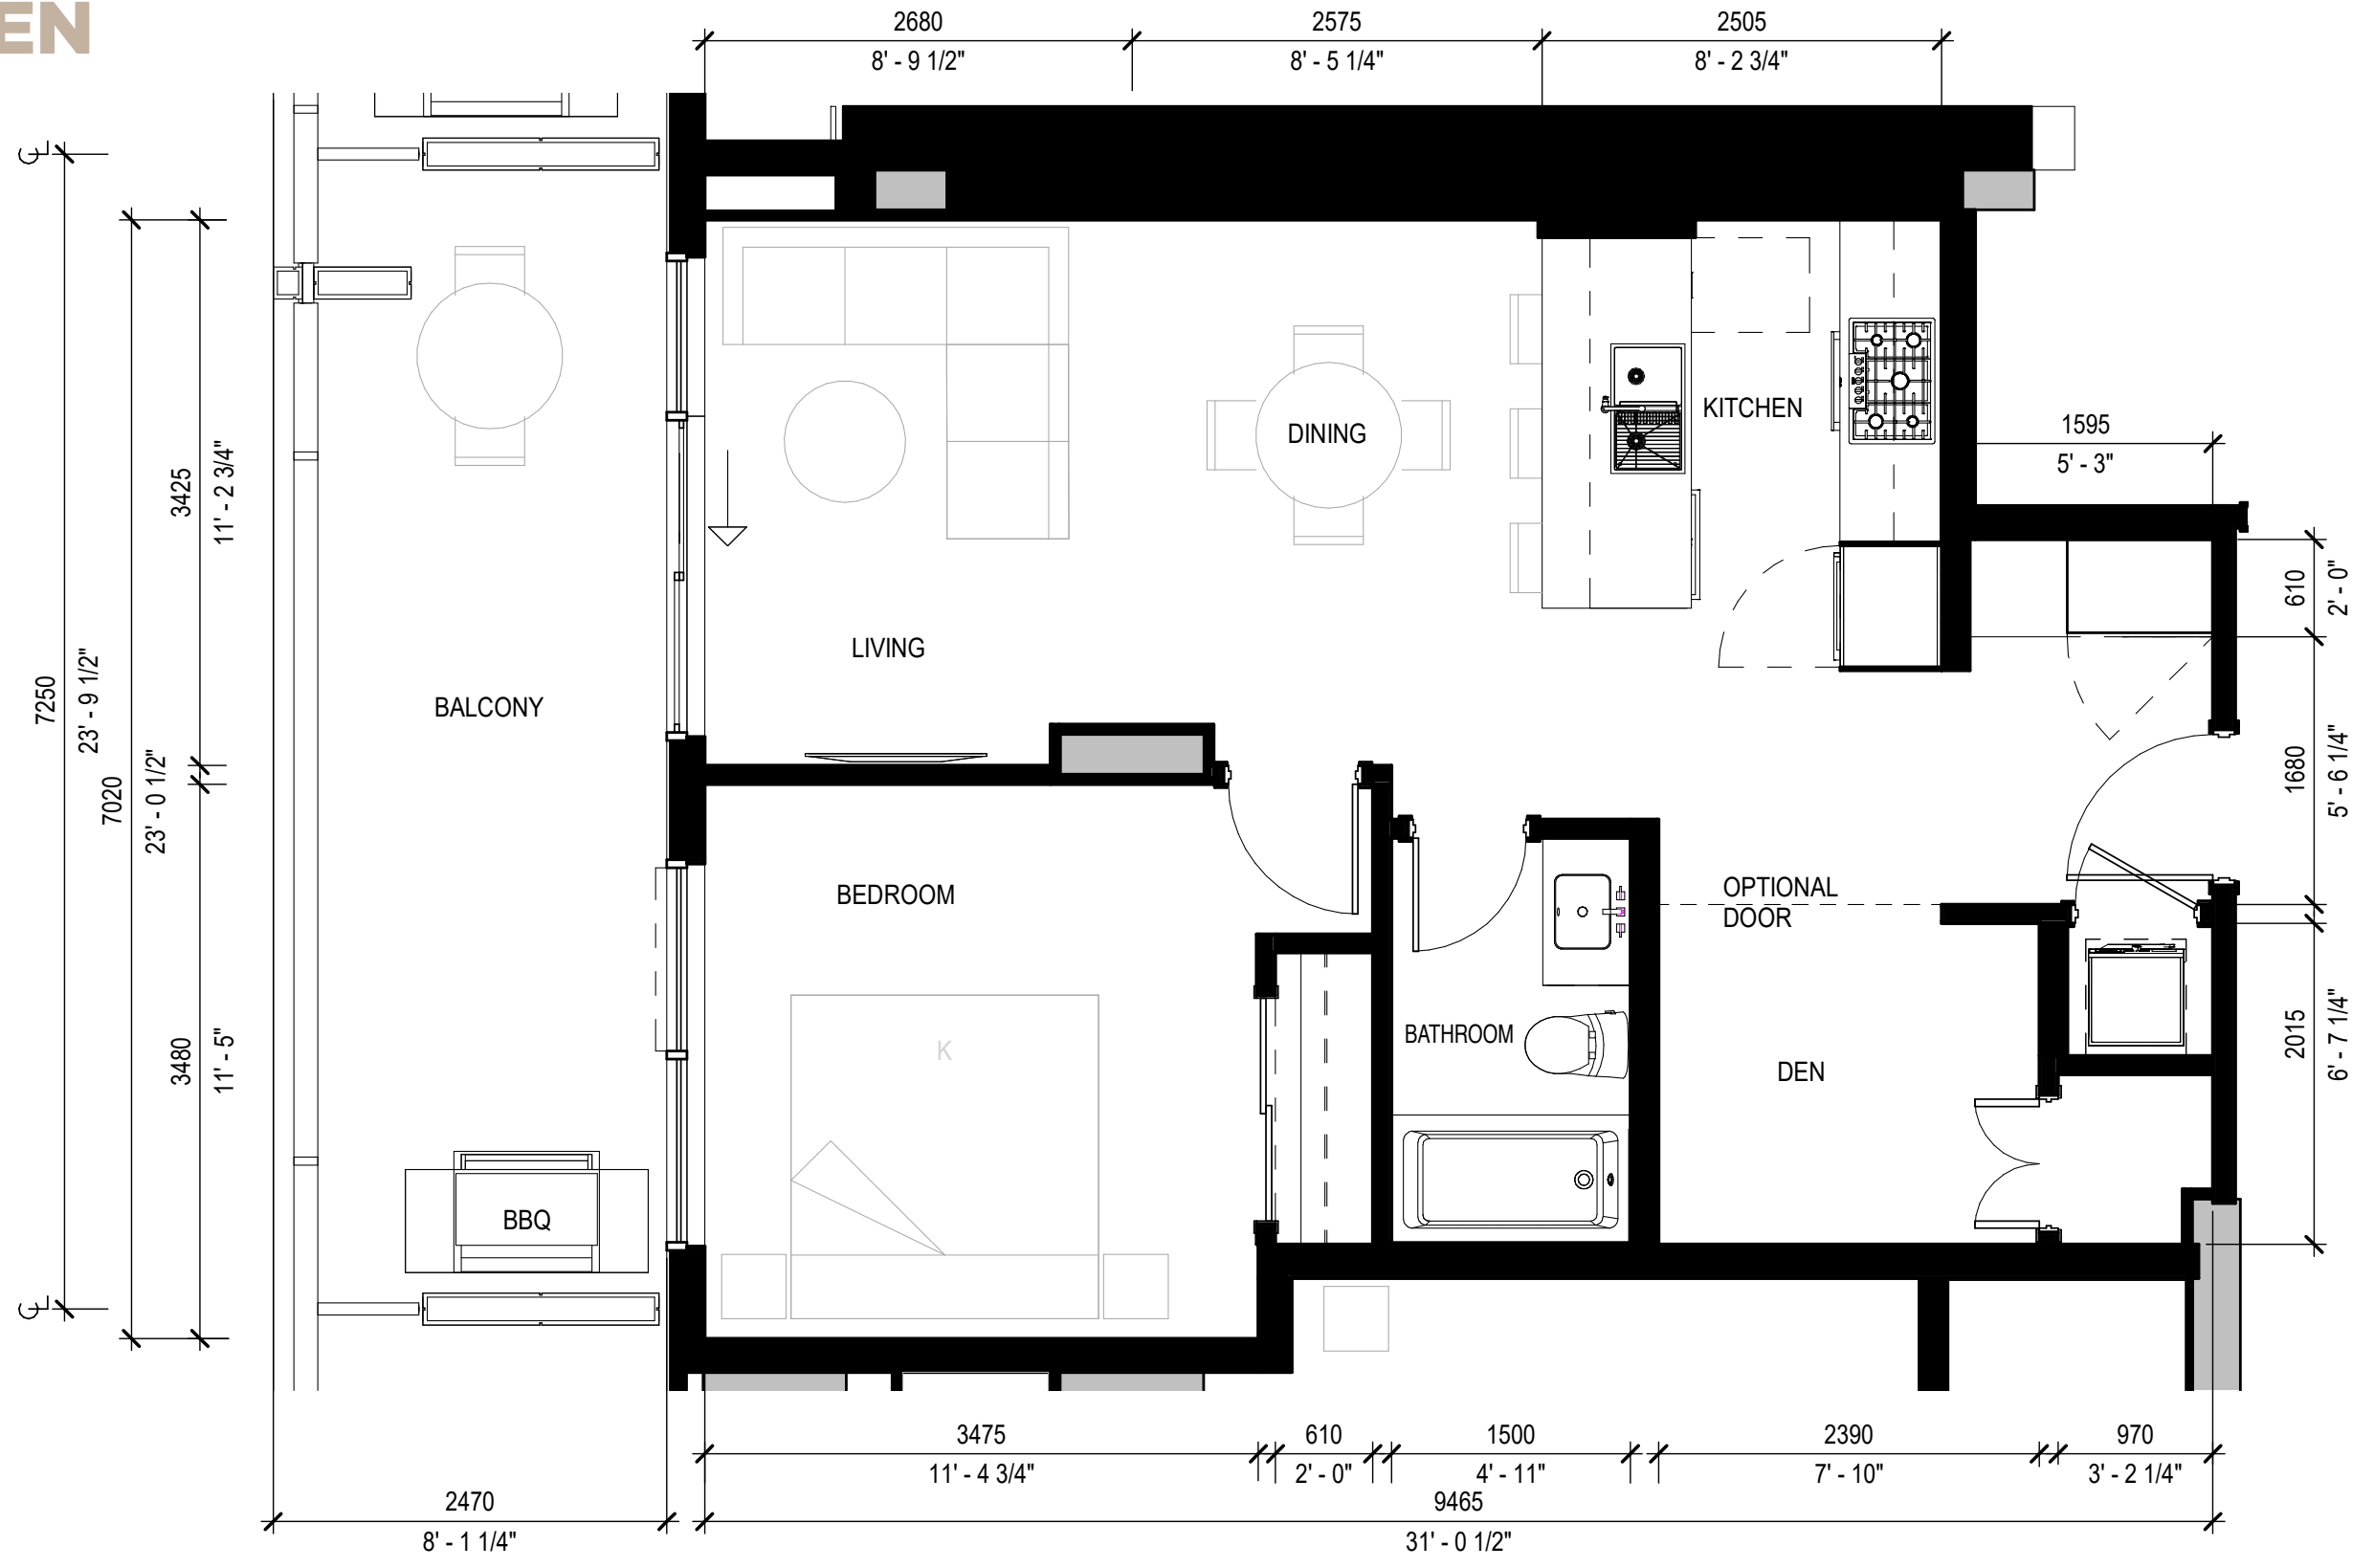

1 BEDROOM + DEN

PLAN C

	Sq. Ft.	m ²
Interior	710	66
Exterior	194	18
Total Living	904	84

UNITS: 402 - 502

4 OTHER 1 BEDROOM + DEN PLANS (592 TO 753 SQ. FT.)