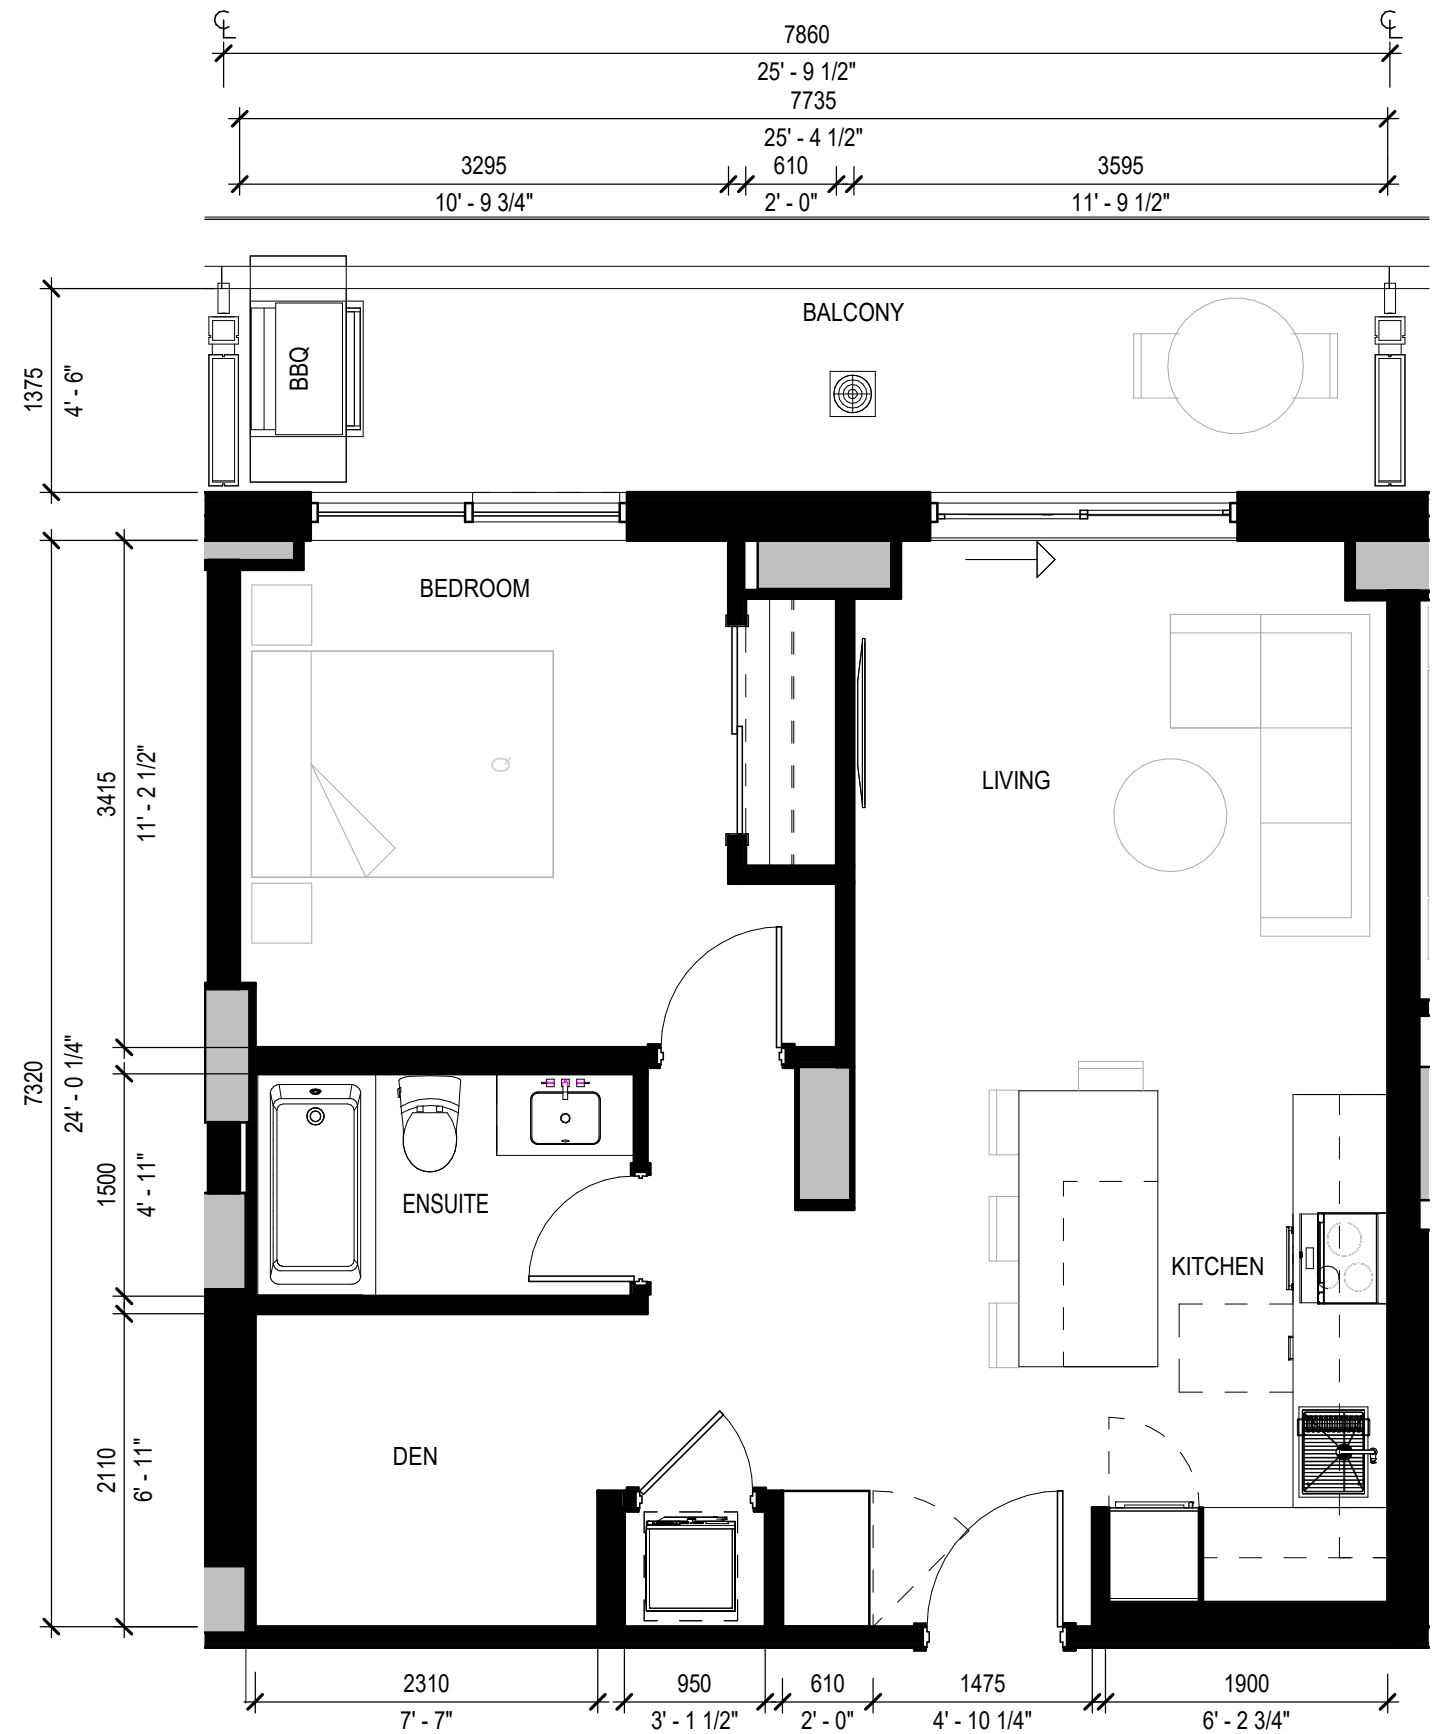

1 BEDROOM + DEN

PLAN B

	Sq. Ft.	m ²
Interior	667	62
Exterior	118	11
Total Living	785	73

UNITS: 203

4 OTHER 1 BEDROOM + DEN PLANS (592 TO 753 SQ. FT.)