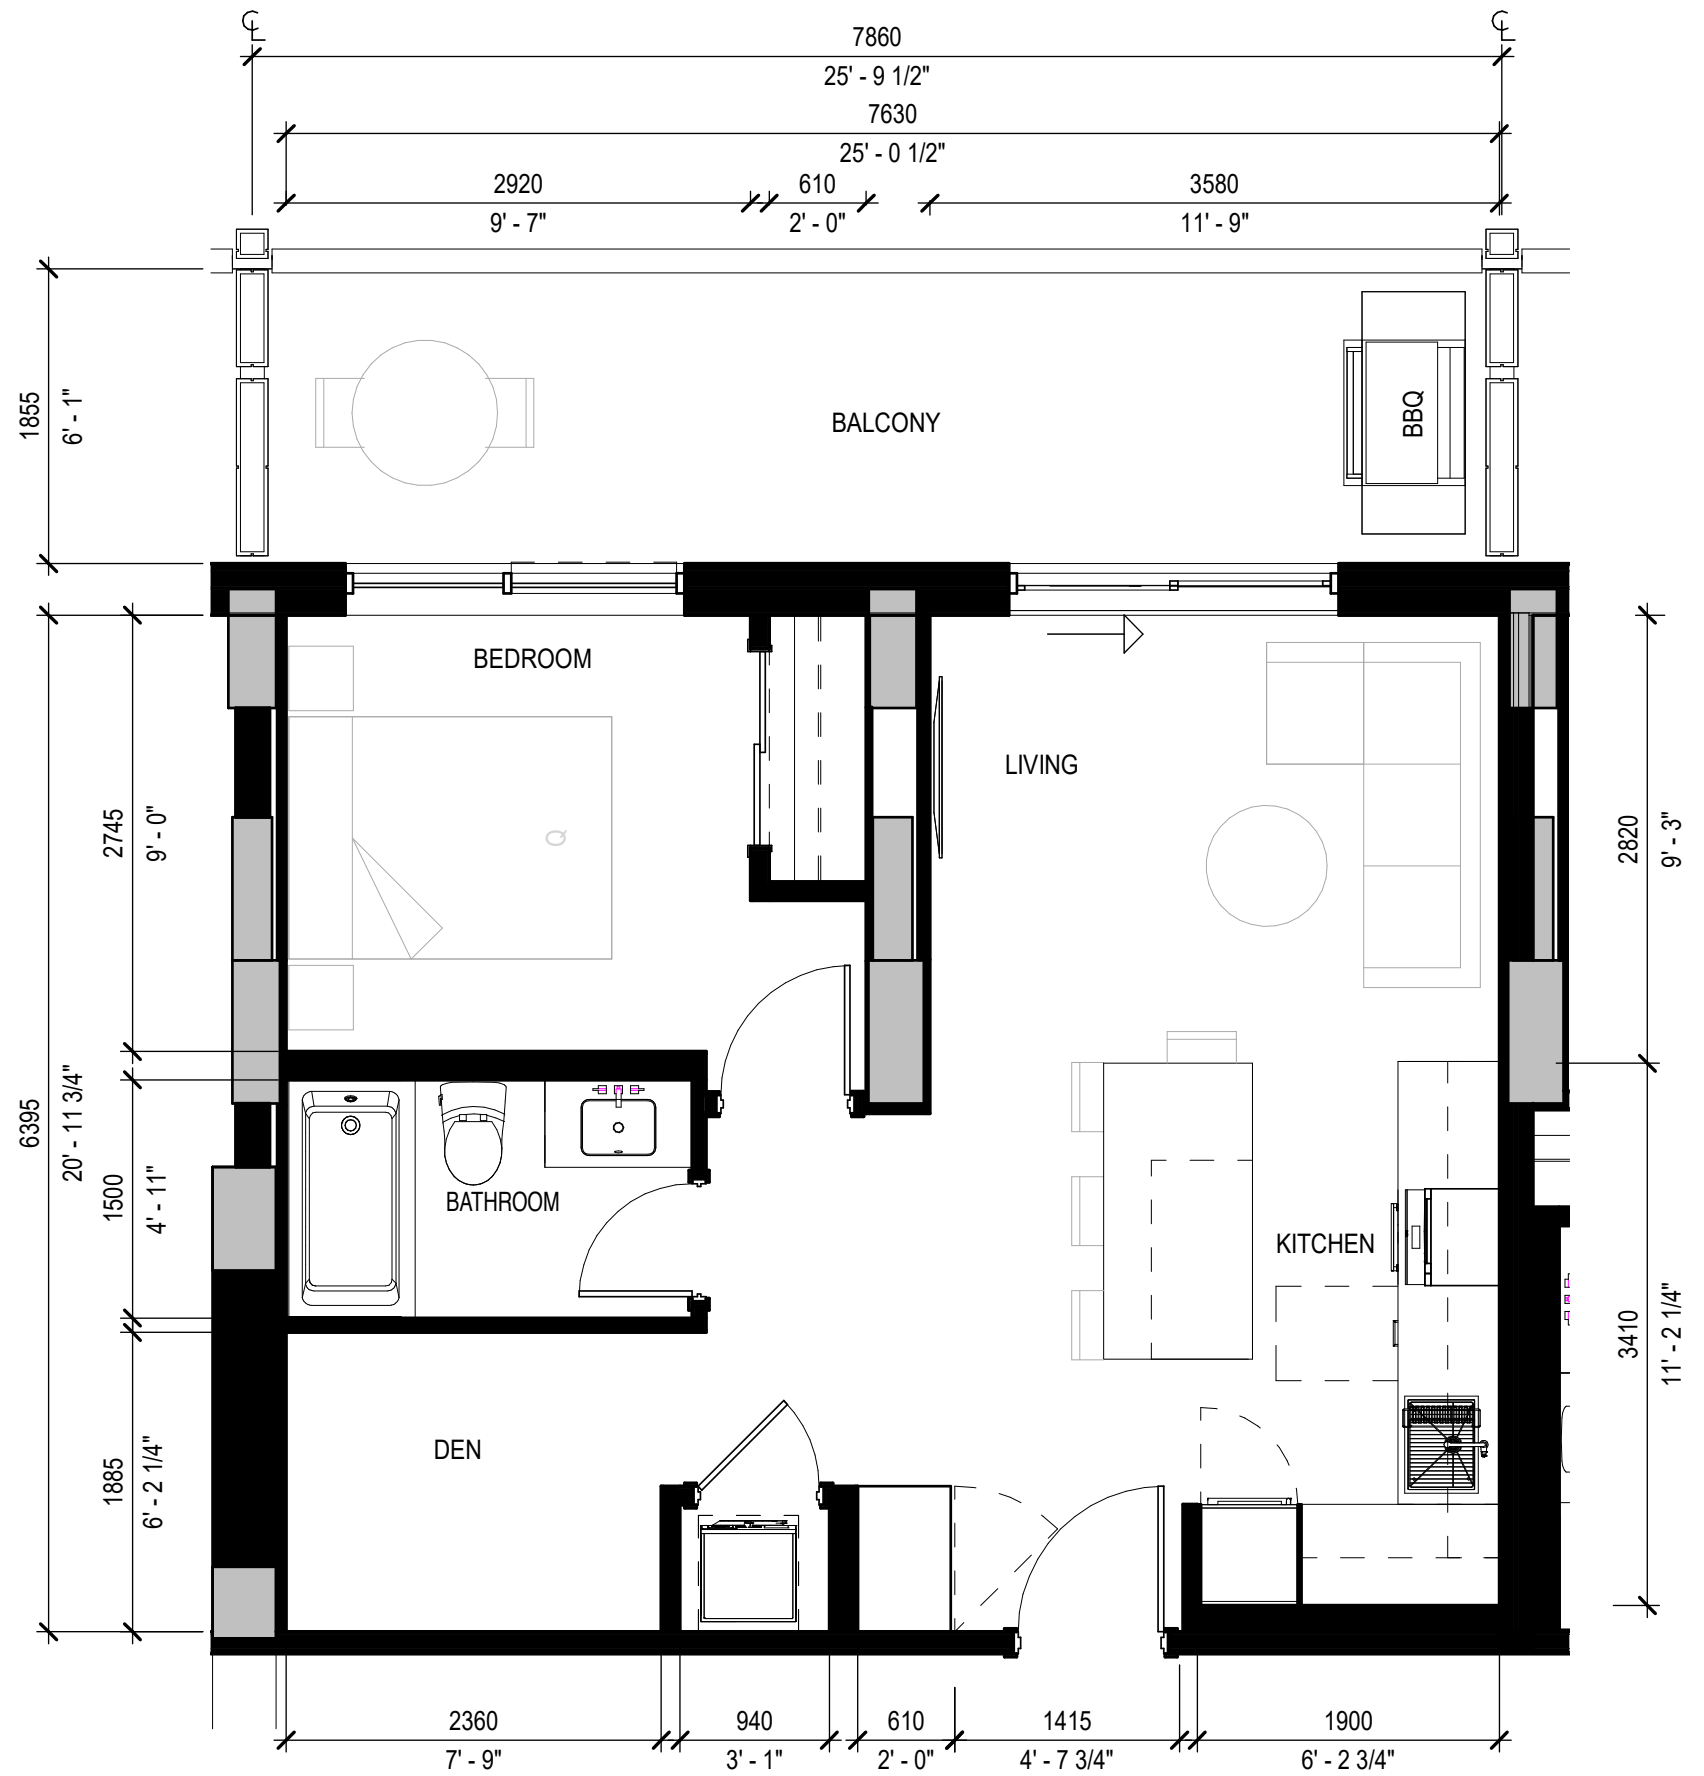

1 BEDROOM + DEN

PLAN A

	Sq. Ft.	m ²
Interior	592	55
Exterior	161	15
Total Living	753	70

UNITS: 306 - 408 - 508

4 OTHER 1 BEDROOM + DEN PLANS (592 TO 753 SQ. FT.)