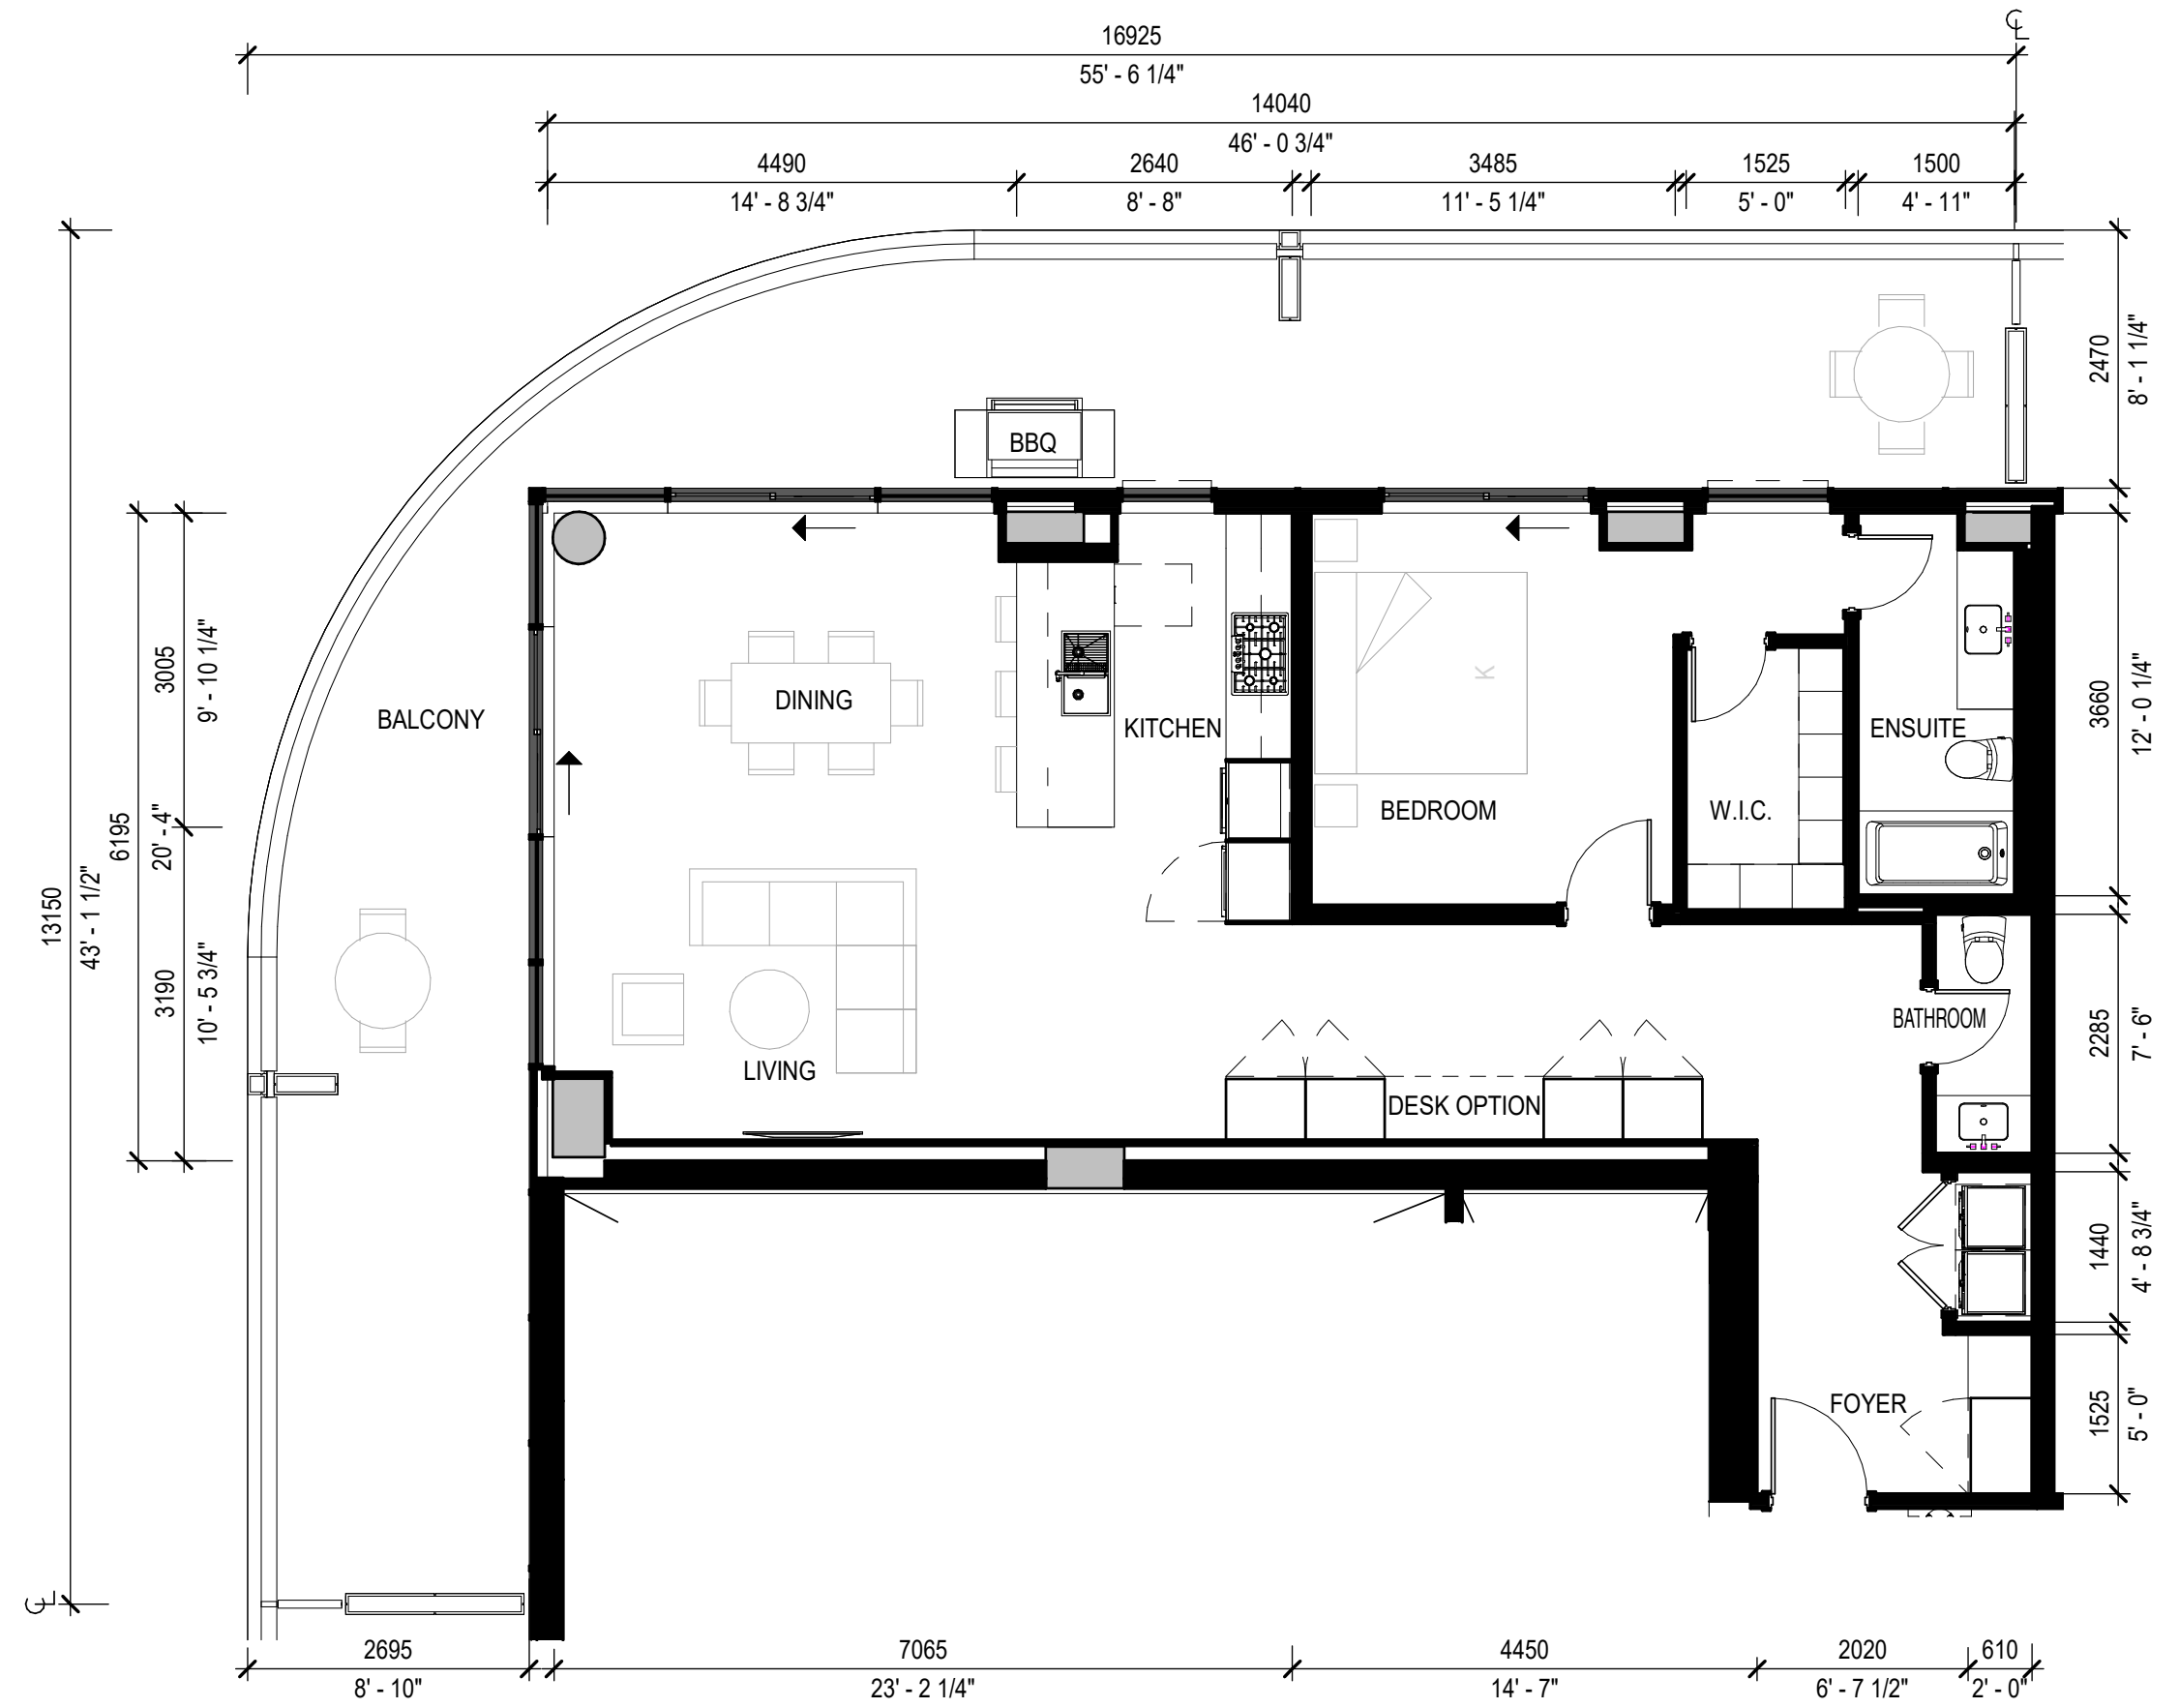

1 BEDROOM

PLAN G

	Sq. Ft.	m ²
Interior	1,119	104
Exterior	646	60
Total Living	1,765	164

UNITS: 1411
6 OTHER 1 BEDROOM PLANS (441 TO 1,119 SQ. FT.)