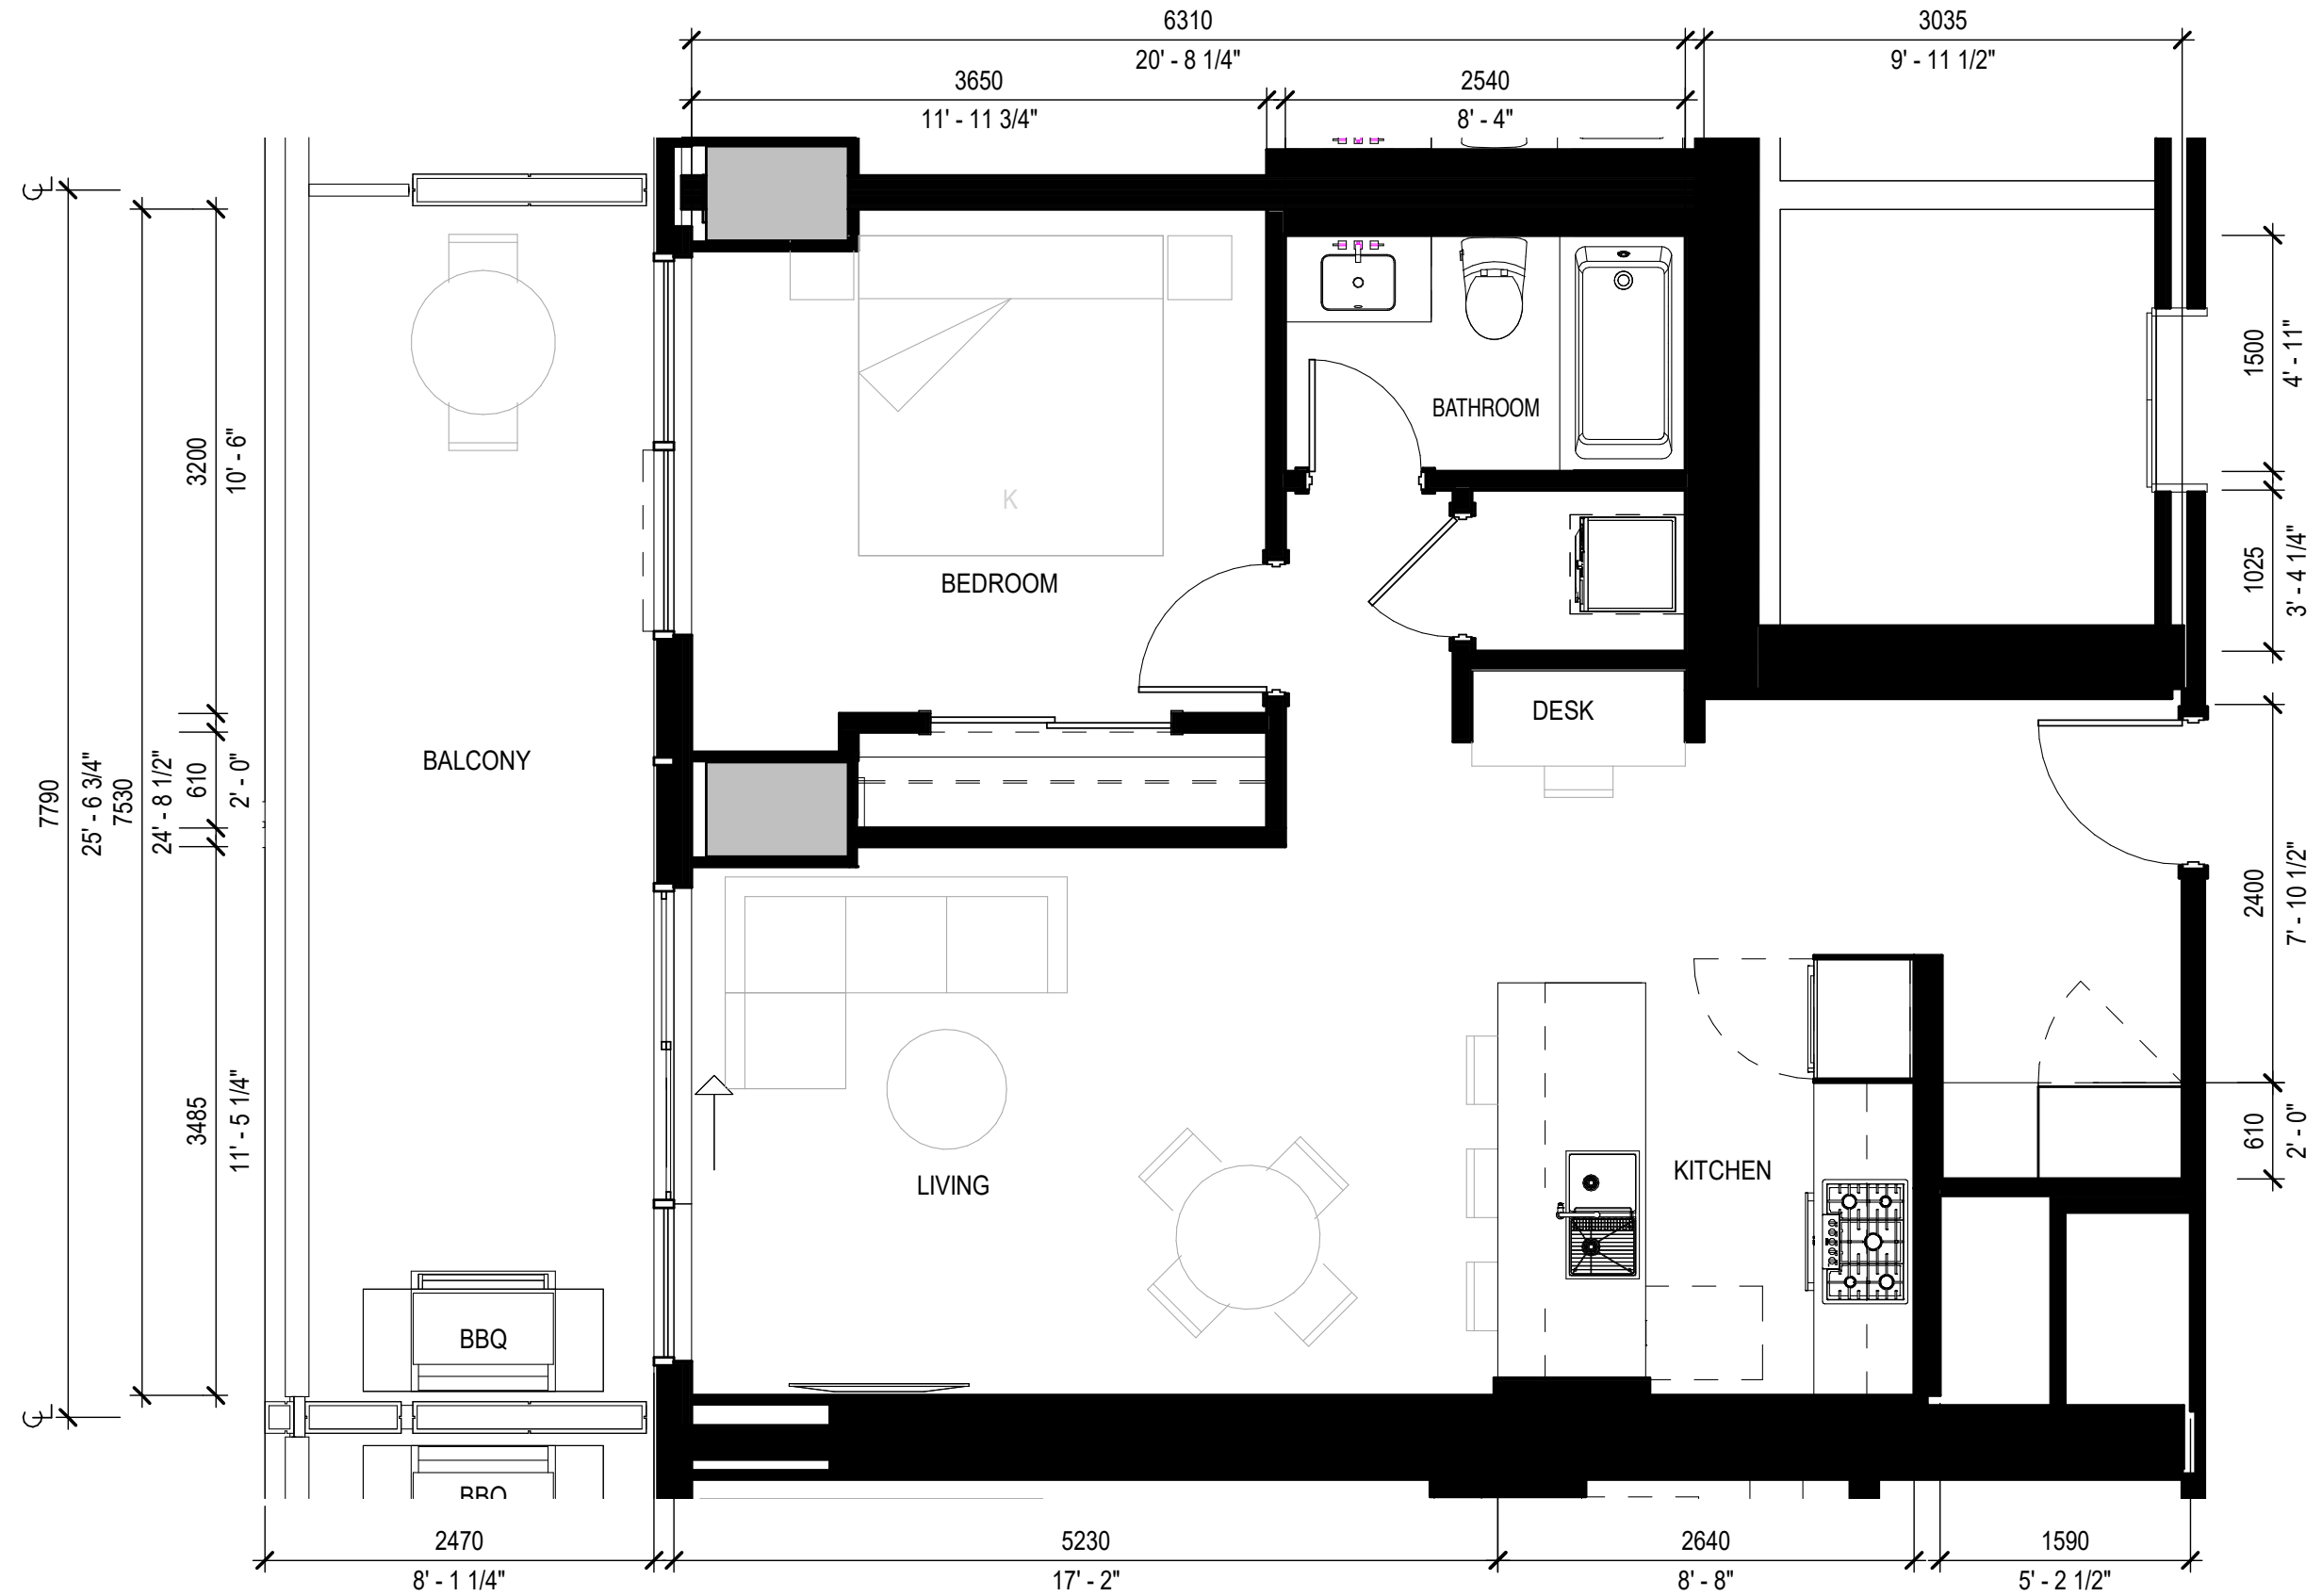

# 1 BEDROOM

## PLAN F

	Sq. Ft.	m <sup>2</sup>
Interior	721	67
Exterior	205	19
<b>Total Living</b>	<b>926</b>	<b>86</b>

UNITS: 302 - 405 - 505

6 OTHER 1 BEDROOM PLANS (441 TO 1,119 SQ. FT.)