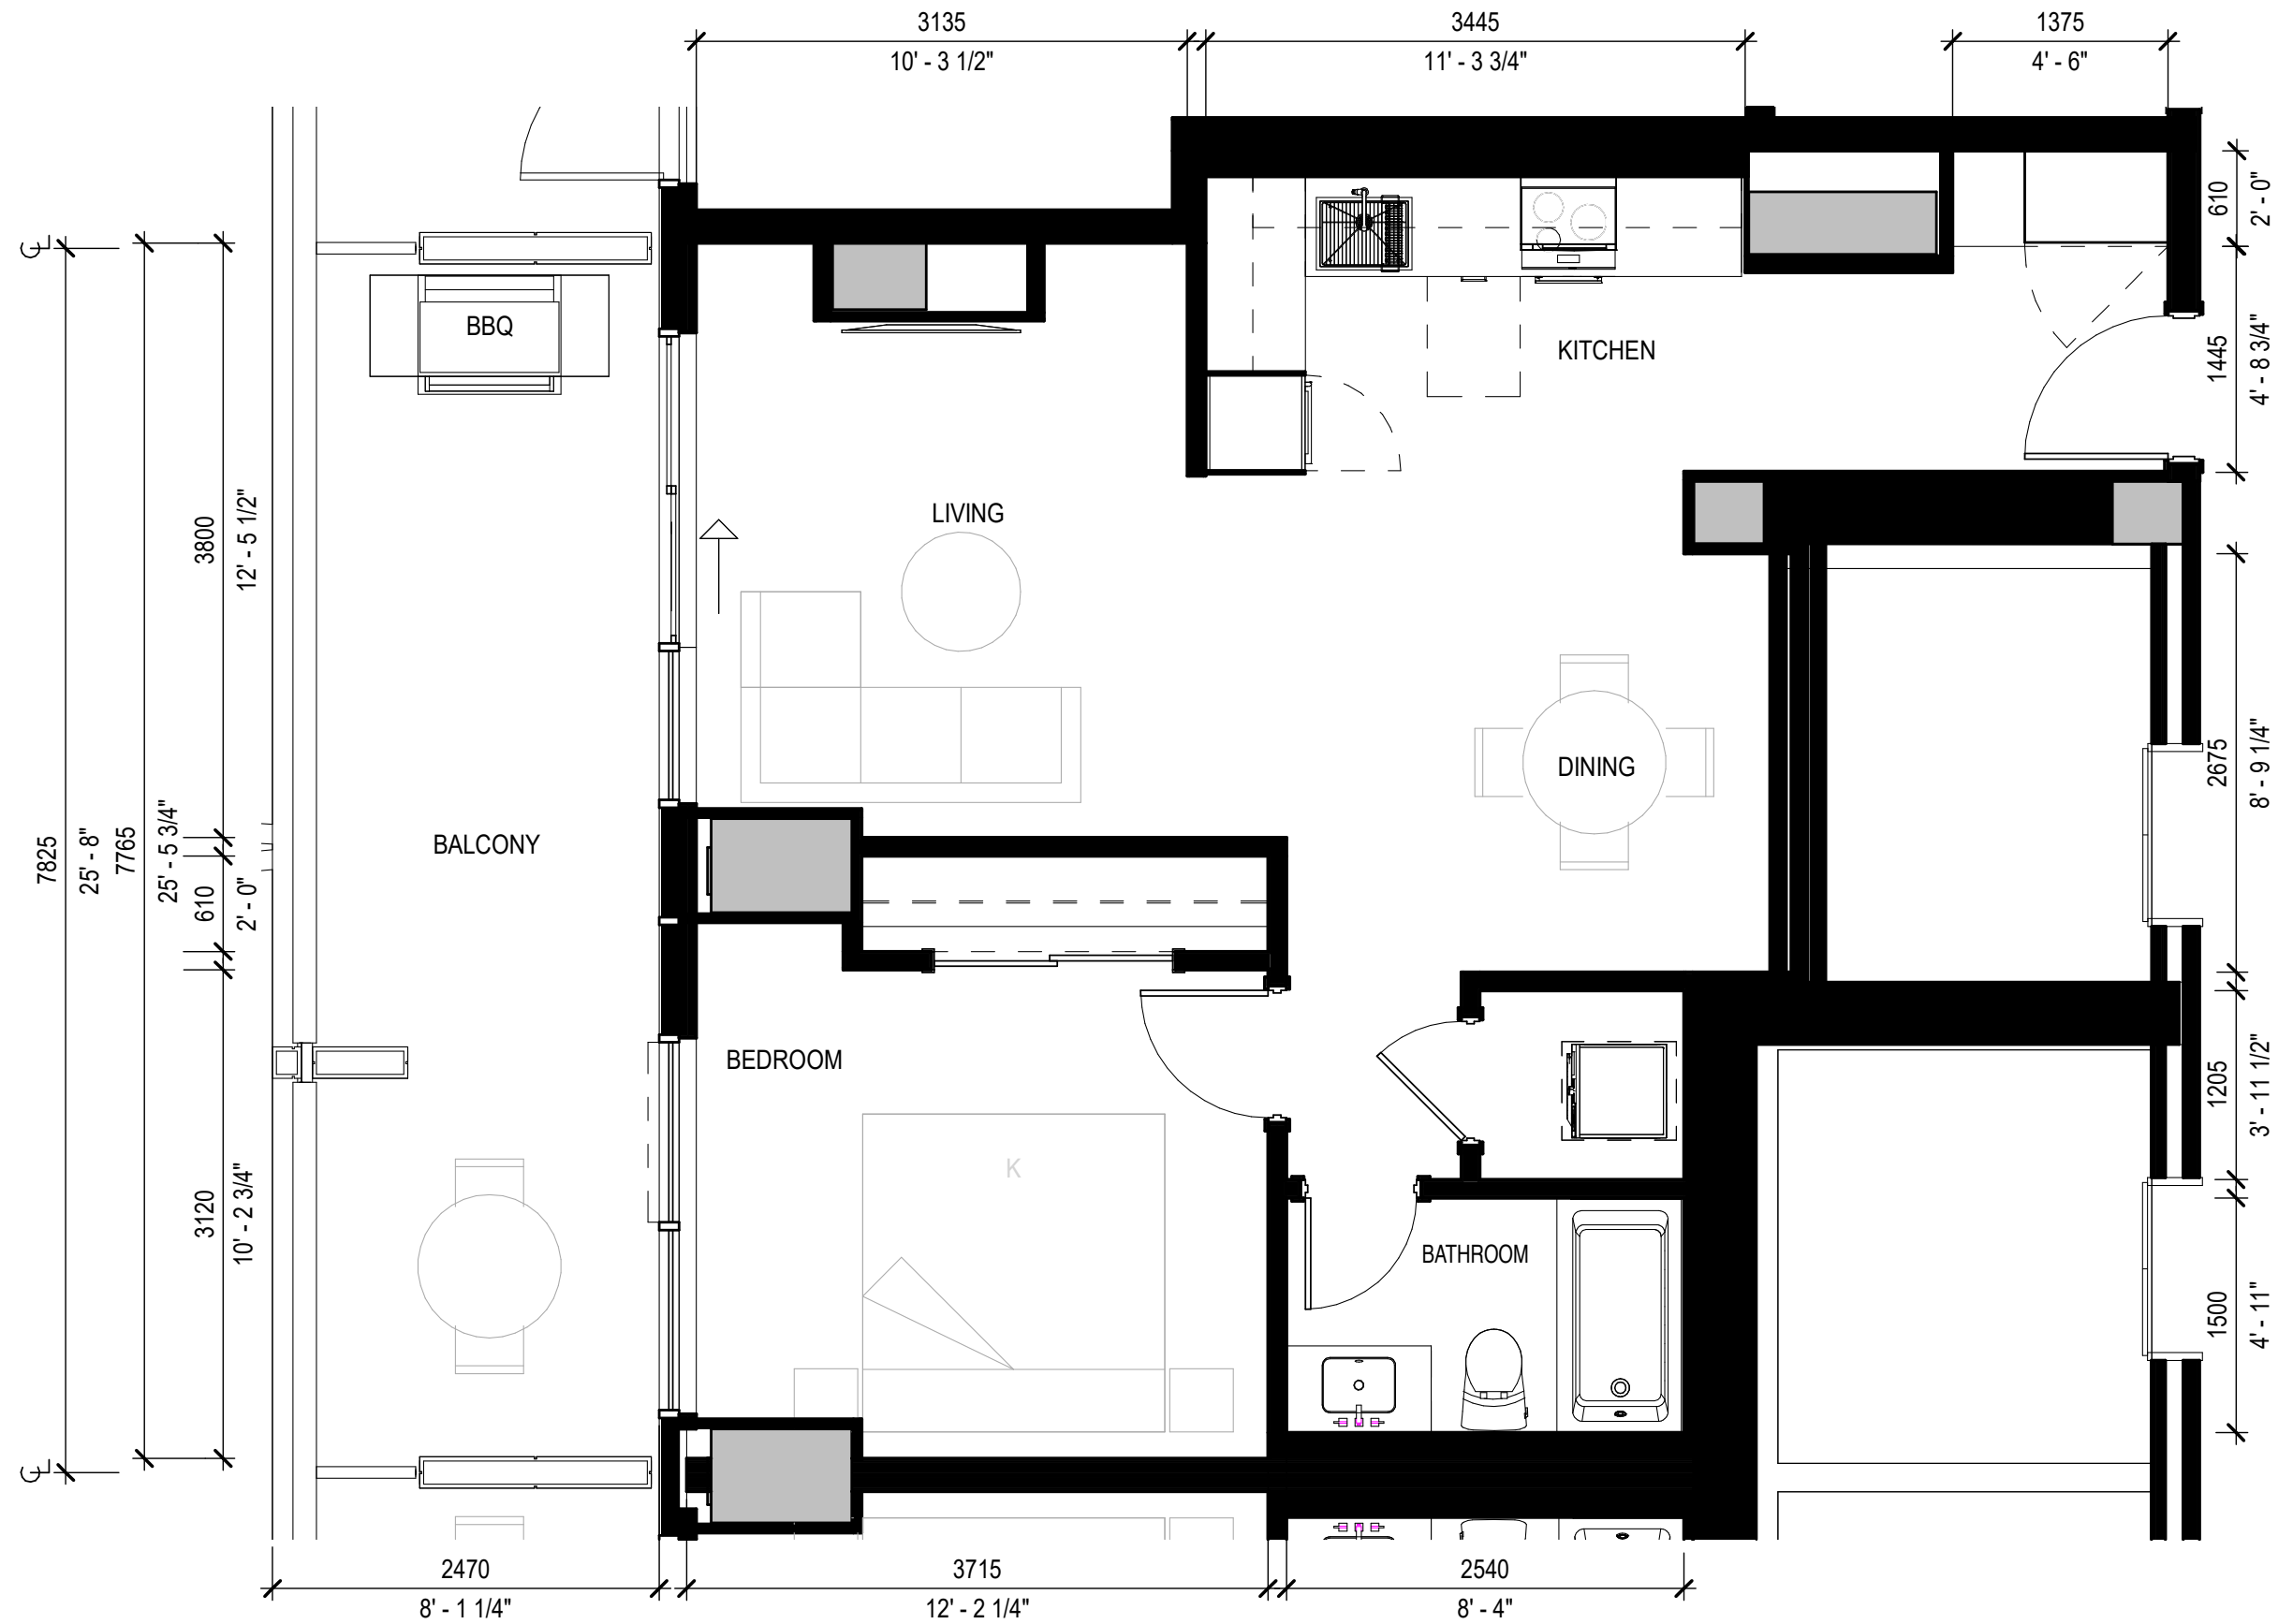

1 BEDROOM

PLAN E

| | Sq. Ft. | m ² |
|---------------------|------------|----------------|
| Interior | 700 | 65 |
| Exterior | 205 | 19 |
| Total Living | 905 | 84 |

UNITS: 301 - 404 - 504

6 OTHER 1 BEDROOM PLANS (441 TO 1,119 SQ. FT.)