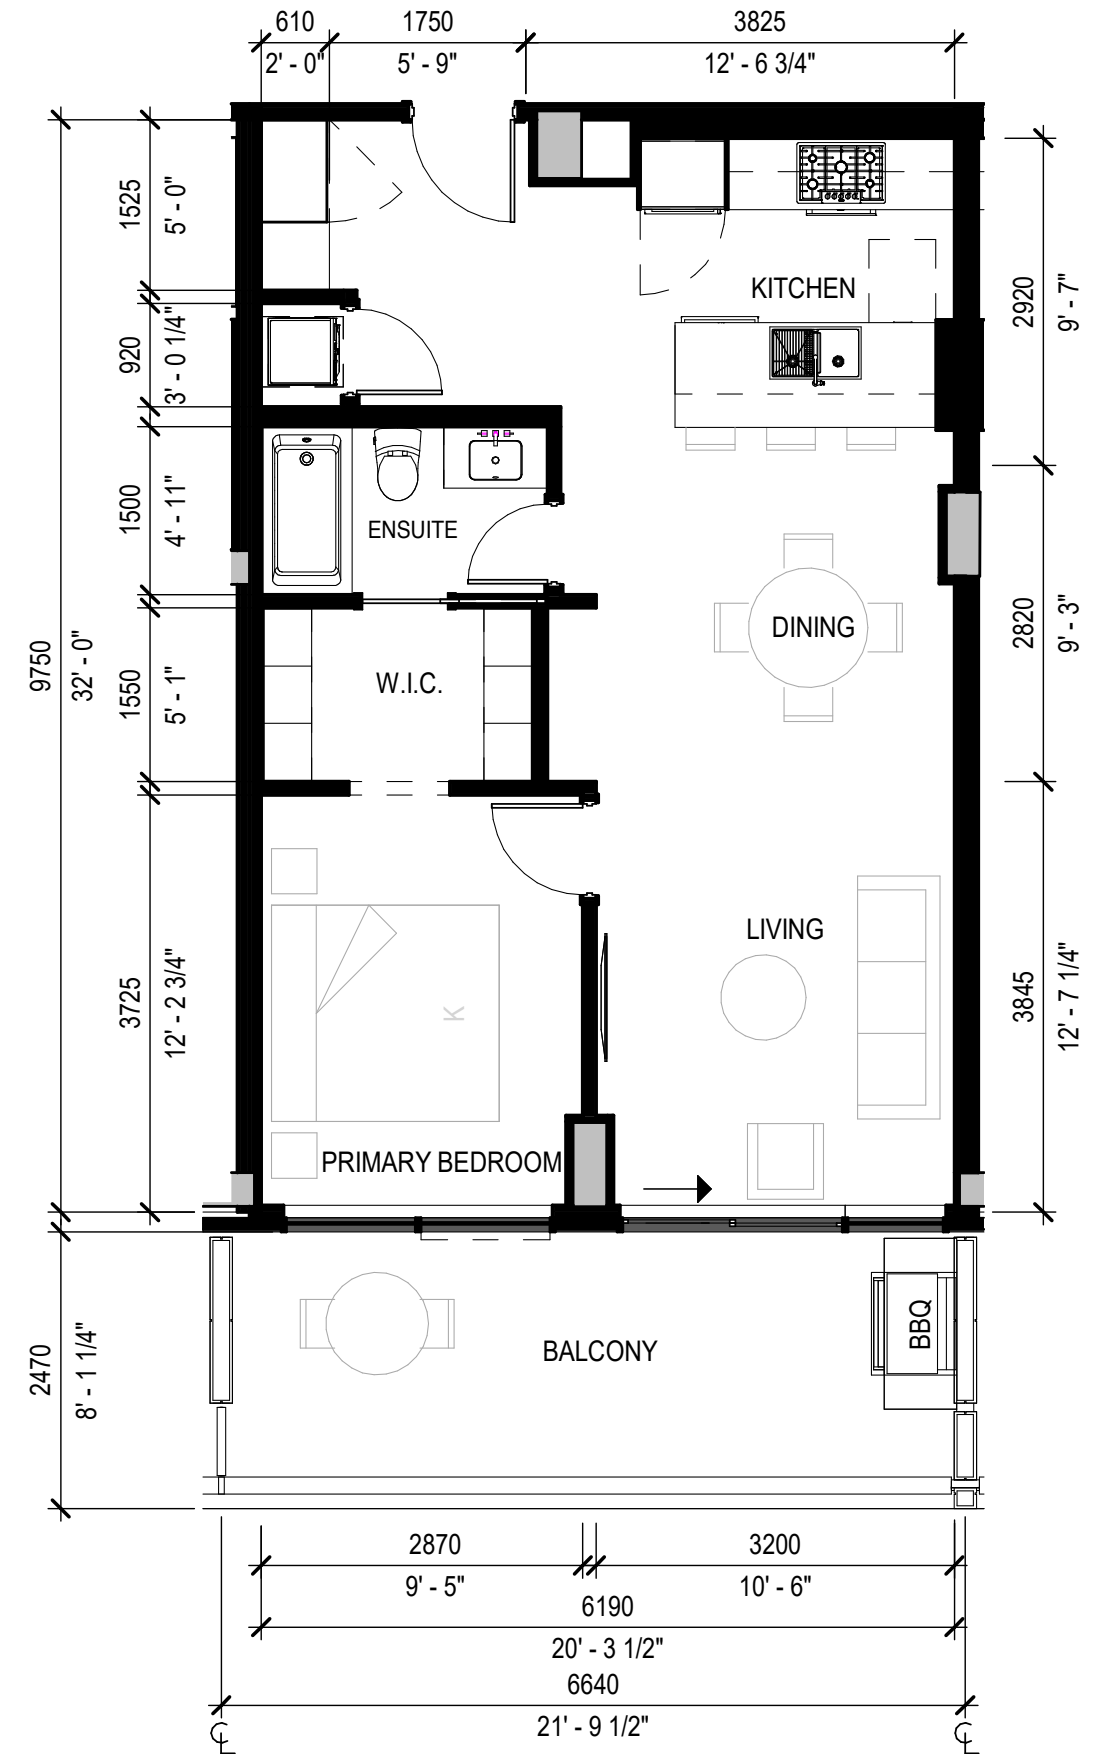

# 1 BEDROOM

## PLAN D

	Sq. Ft.	m <sup>2</sup>
Interior	689	64
Exterior	172	16
Total Living	861	80

UNITS: 709 - 809 - 909 - 1009 - 1109 - 1409

6 OTHER 1 BEDROOM PLANS (441 TO 1,119 SQ. FT.)