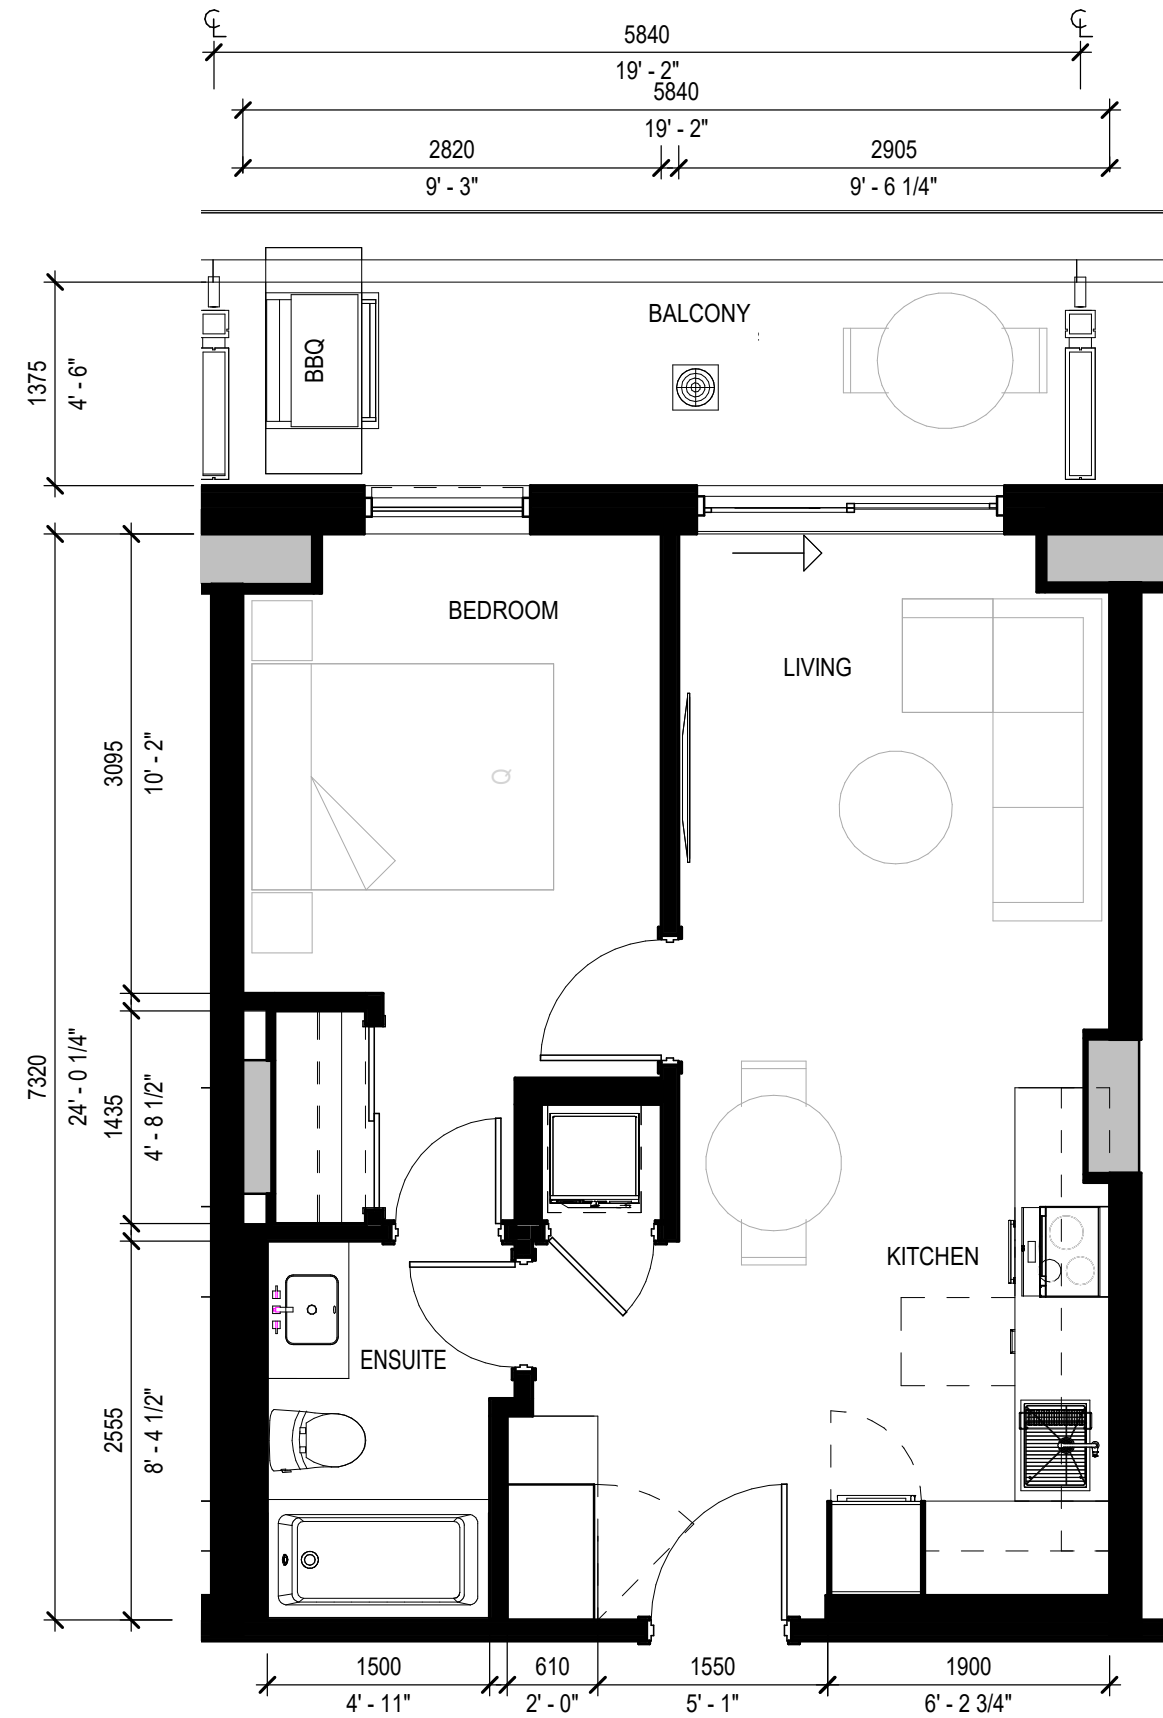

# 1 BEDROOM

## PLAN C

	Sq. Ft.	m <sup>2</sup>
Interior	506	47
Exterior	86	8
<b>Total Living</b>	<b>592</b>	<b>55</b>

**UNITS:** 202

**6 OTHER 1 BEDROOM PLANS (441 TO 1,119 SQ. FT.)**