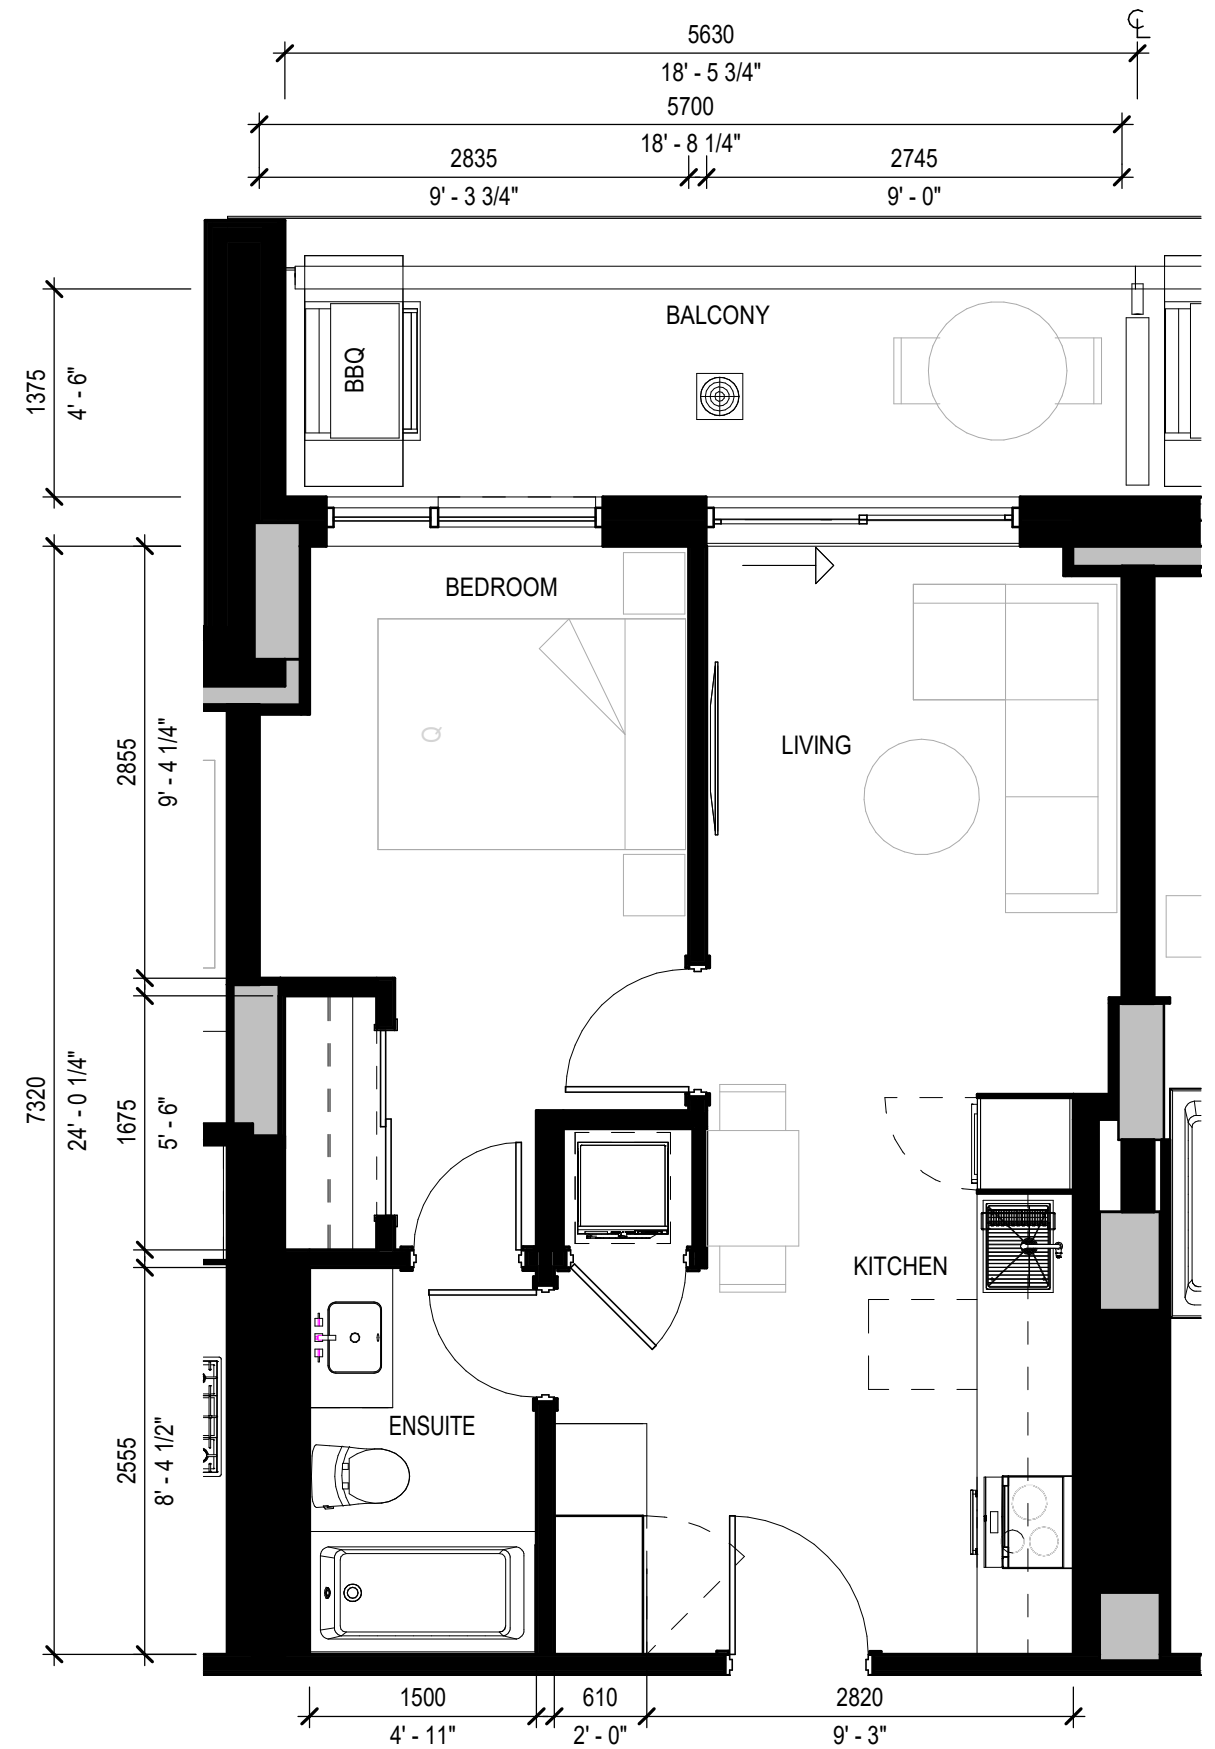

1 BEDROOM

PLAN B

	Sq. Ft.	m ²
Interior	484	45
Exterior	86	8
Total Living	570	53

UNITS: 204

6 OTHER 1 BEDROOM PLANS (441 TO 1,119 SQ. FT.)