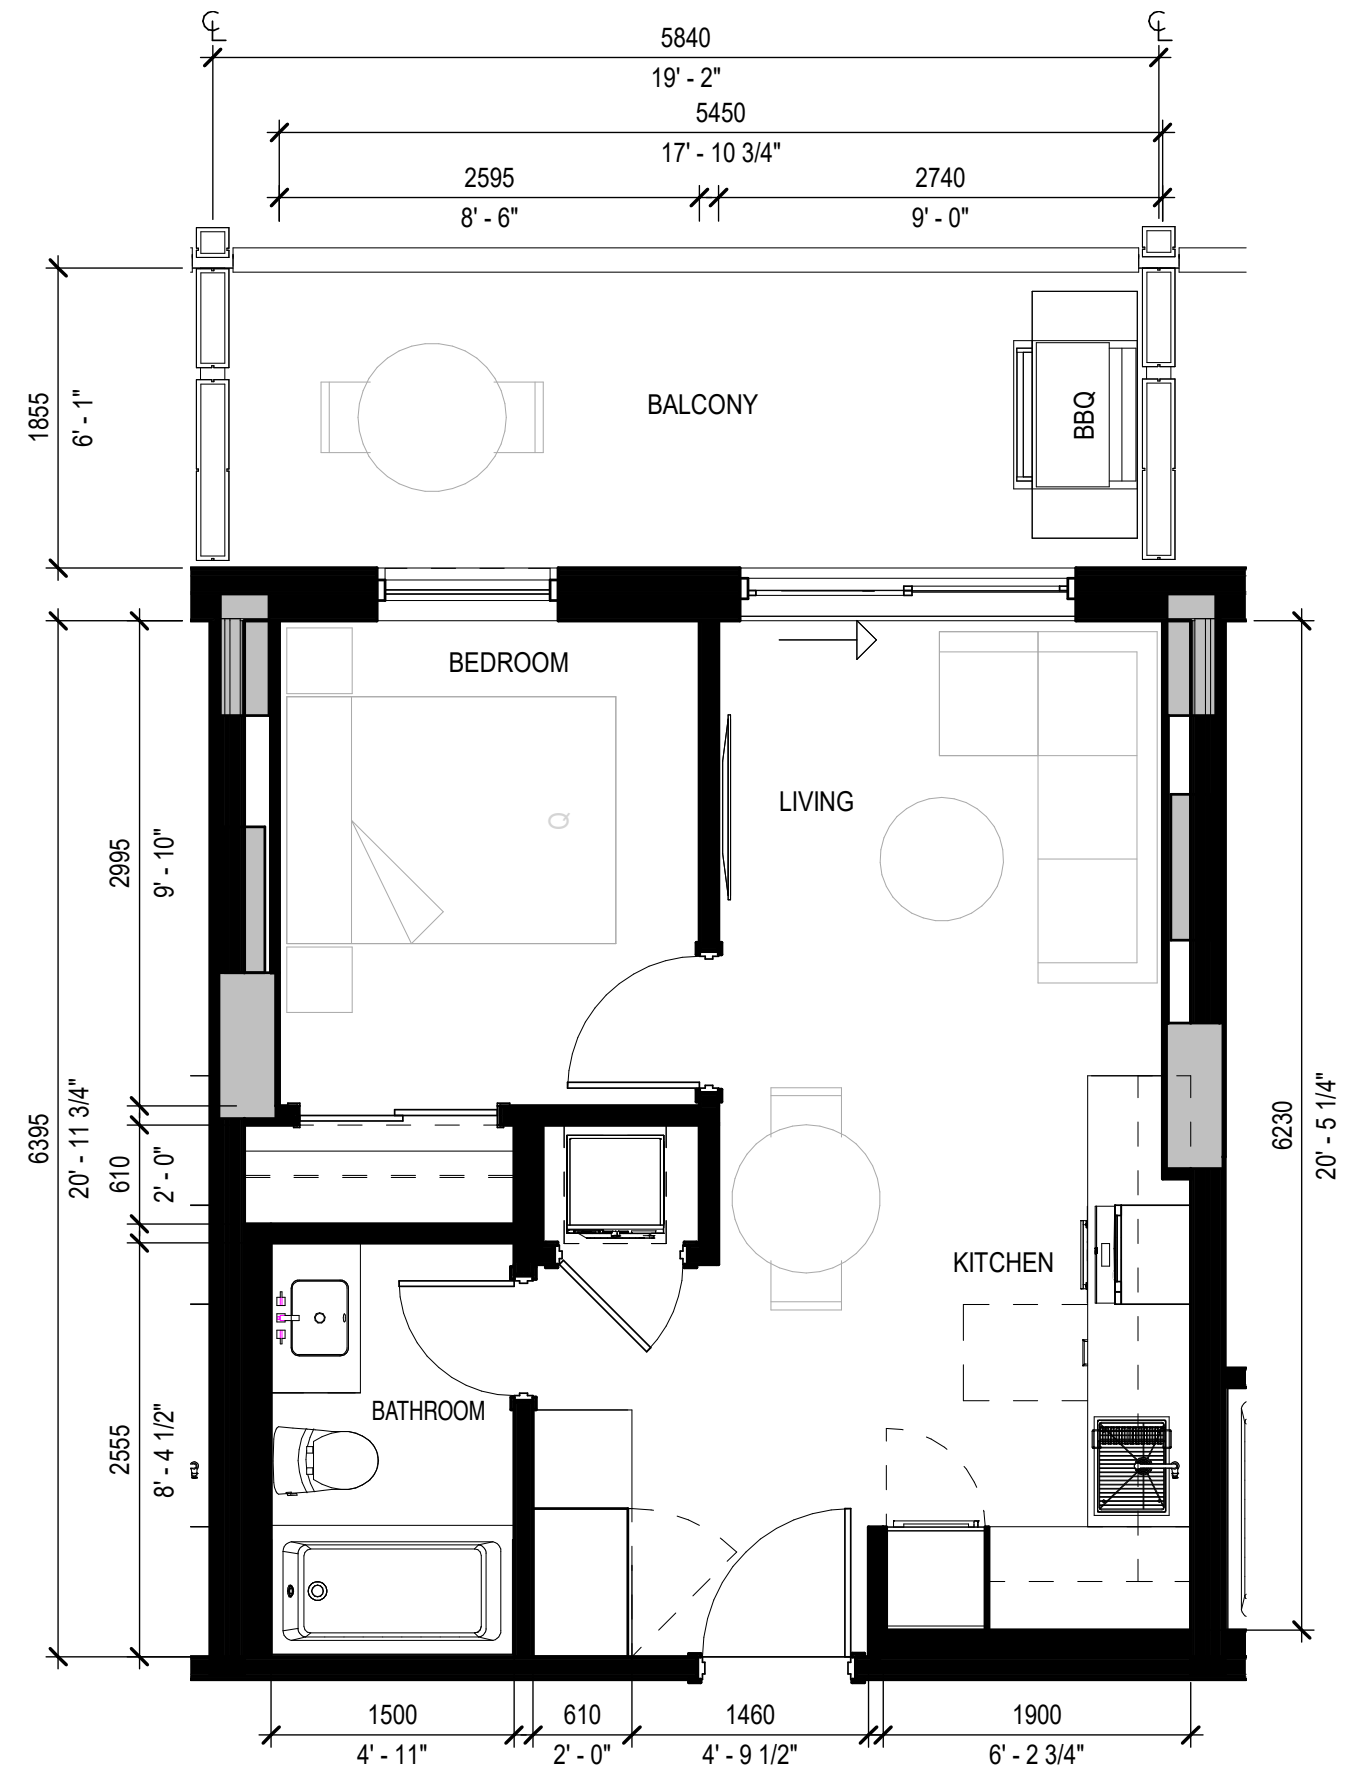

1 BEDROOM

PLAN A

	Sq. Ft.	m ²
Interior	441	41
Exterior	118	11
Total Living	559	52

UNITS: 305

6 OTHER 1 BEDROOM PLANS (441 TO 1,119 SQ. FT.)