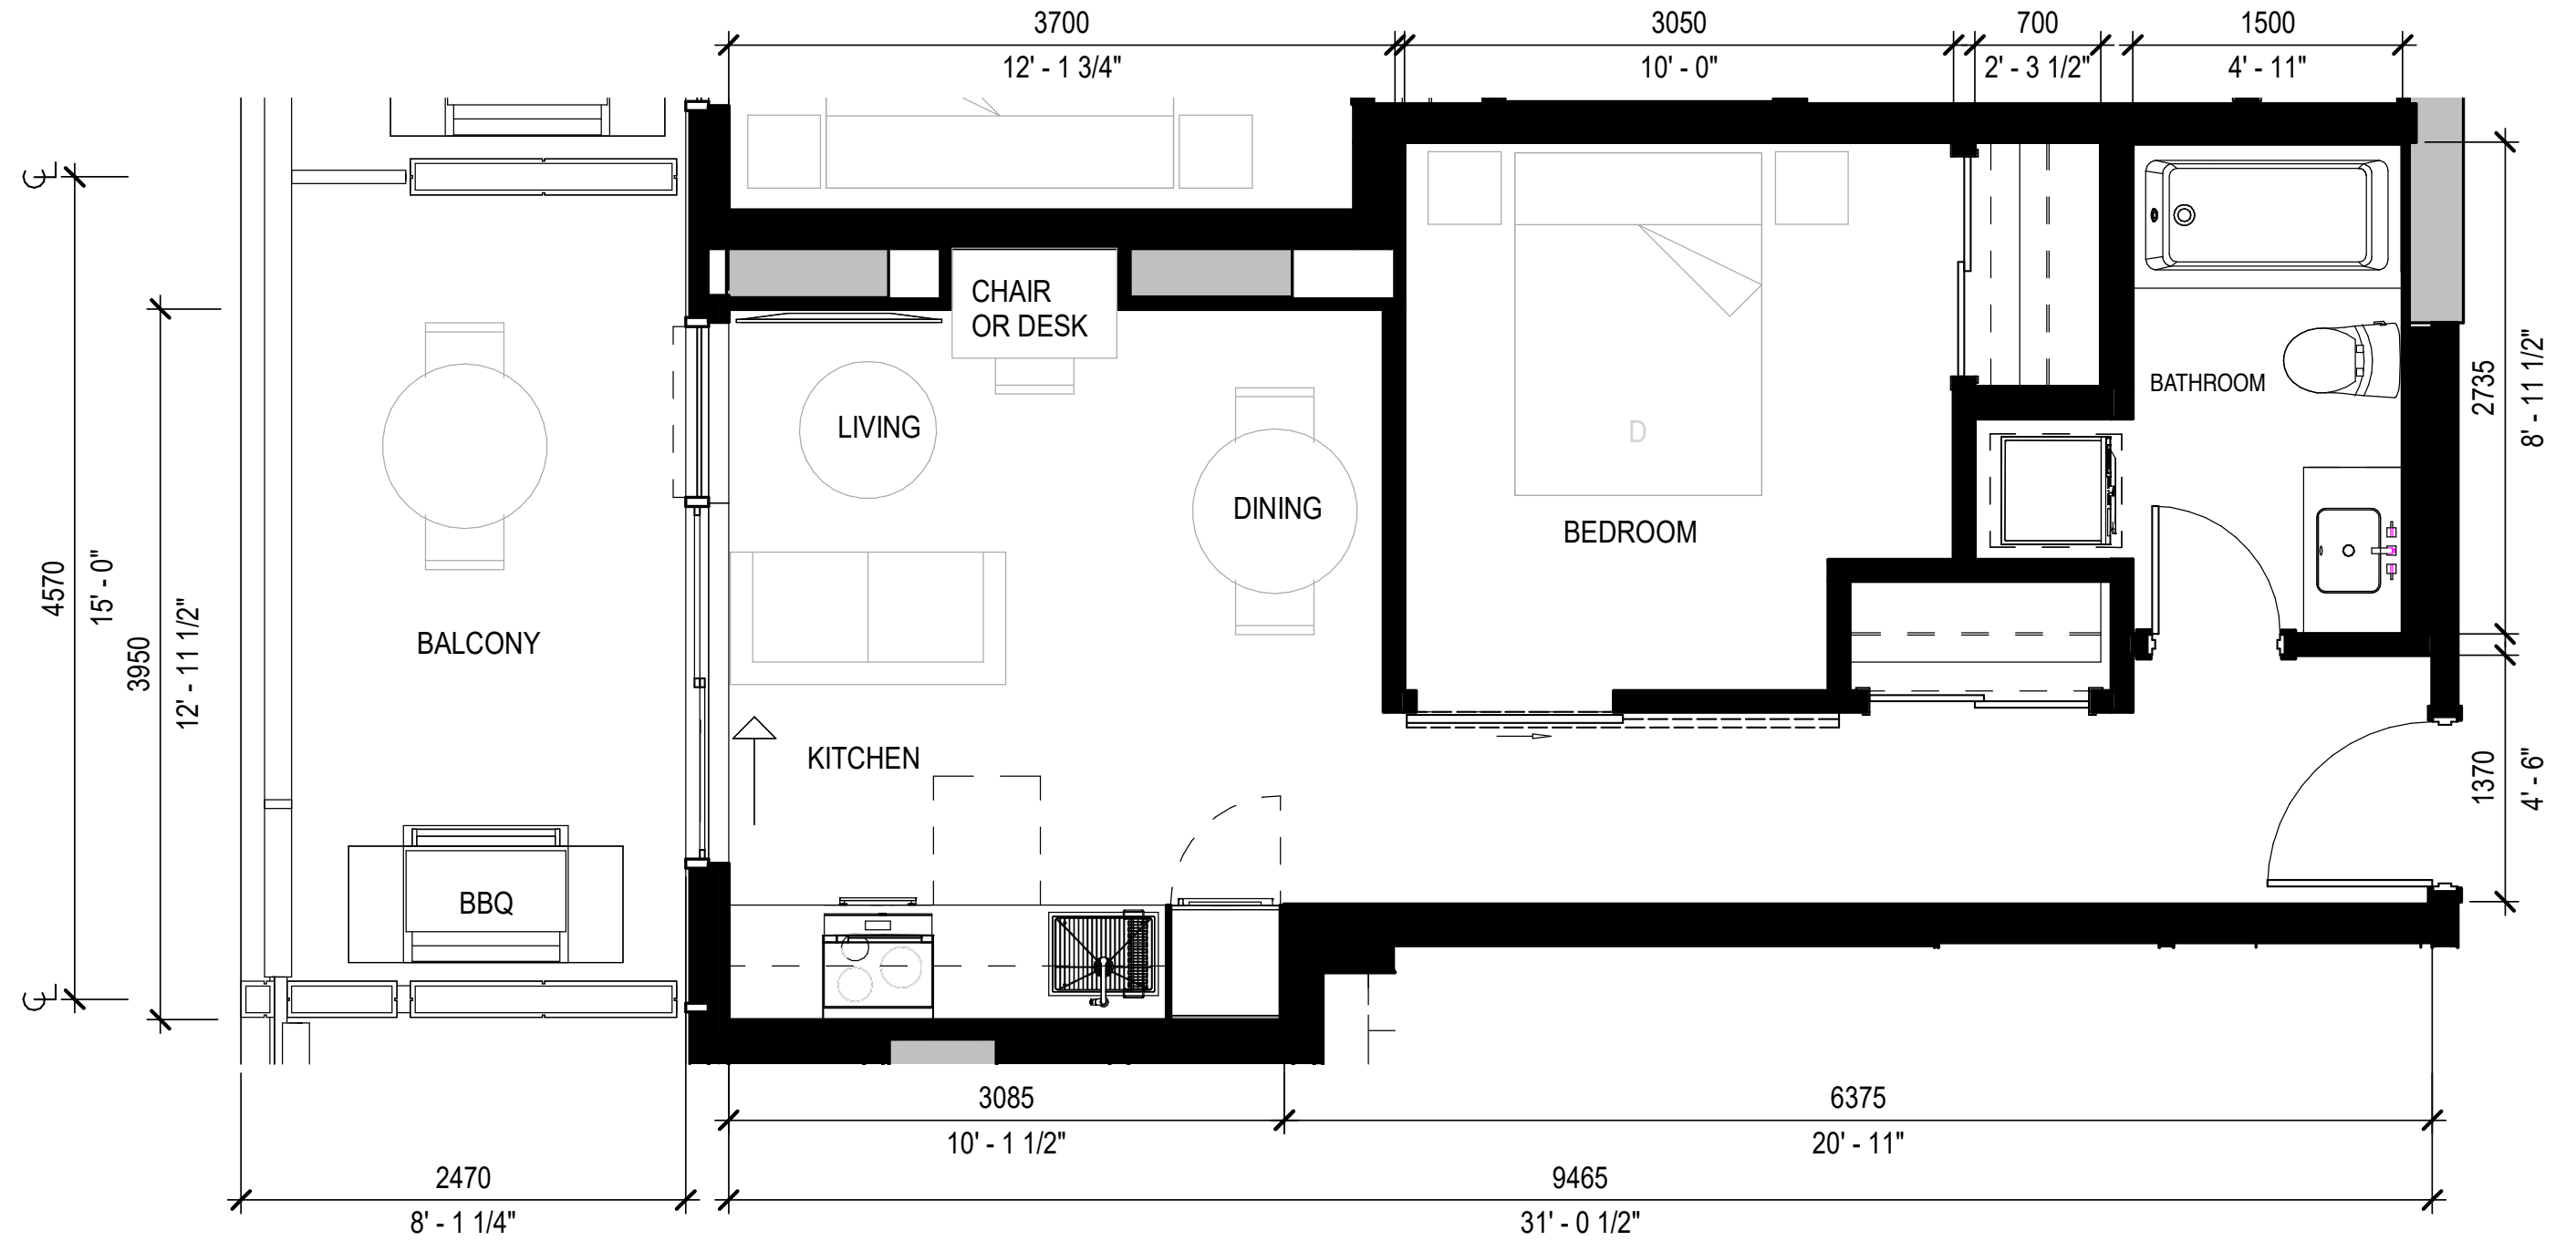

# JUNIOR 1 BEDROOM

## PLAN A

	Sq. Ft.	m <sup>2</sup>
Interior	463	43
Exterior	118	11
<b>Total Living</b>	<b>581</b>	<b>54</b>

UNITS: 403 - 503

NO OTHER JUNIOR 1 BEDROOM PLANS